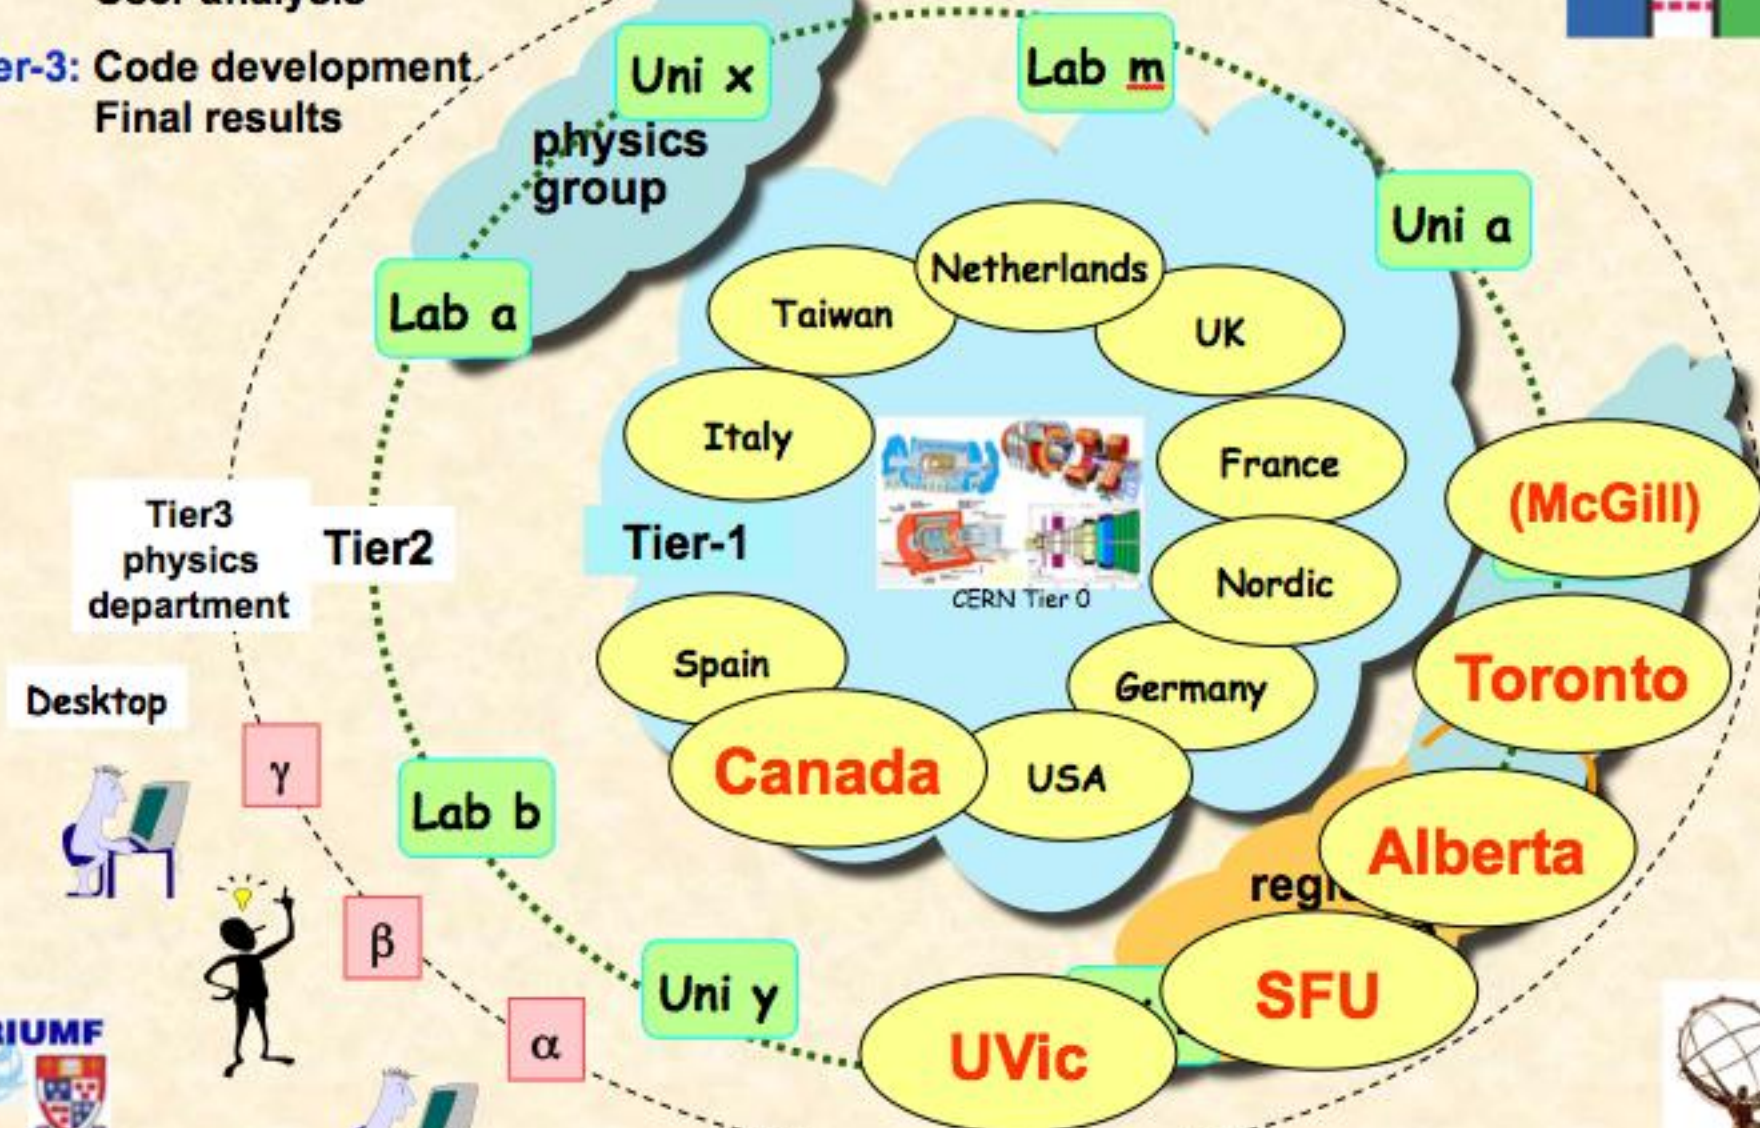

20th Anniversary

HEP*iX*

Vancouver

October
2011

Vancouver • BC • Canada • October 24-28

**SFU-
Vancouver**

**SFU-
Burnaby**

TRIUMF

International Links 

Tier-1: Raw data storage
Event reconstruction

Tier-2: Monte Carlo
User analysis

Tier-3: Code development
Final results

20th Anniversary

HEP*iX*

Vancouver

October
2011

Vancouver • BC • Canada • October 24-28

Have a great week!