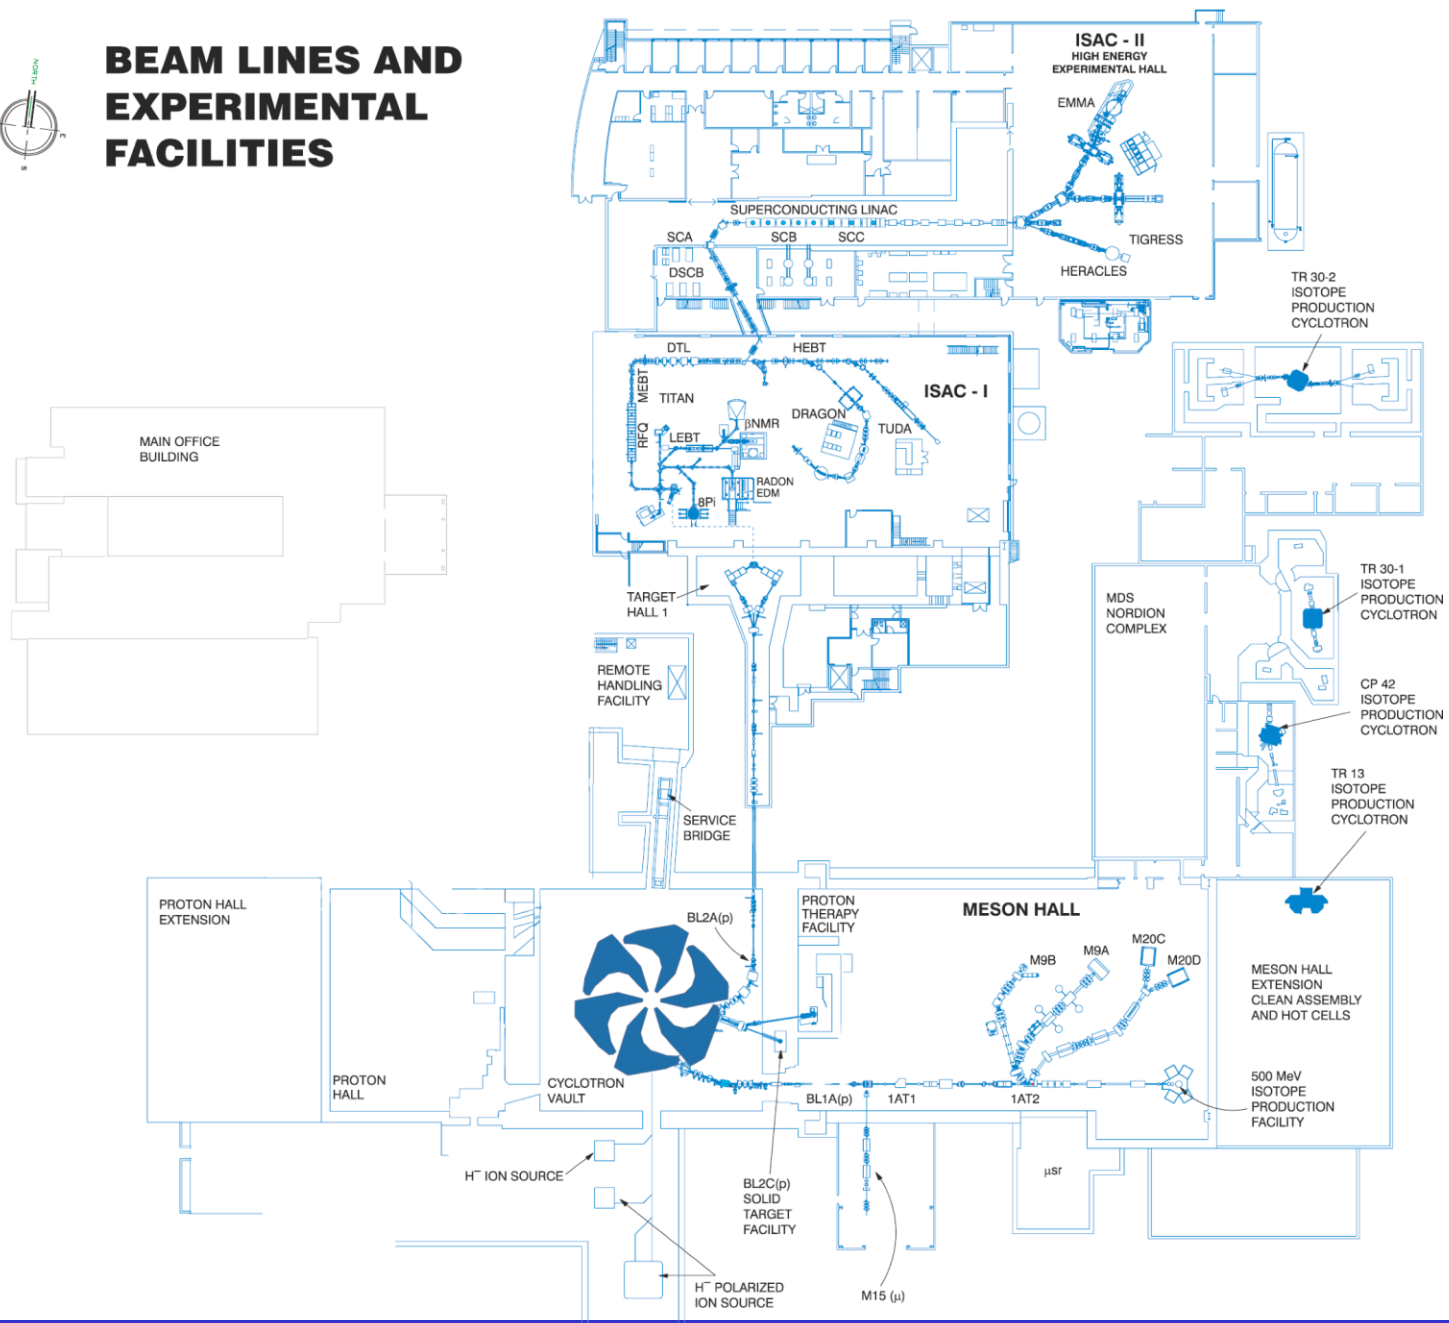

UVic
↙

*SFU main
campus in
Burnaby*

TRIUMF
4004 Wesbrook Mall
Vancouver, B.C.
CANADA V6T 2A3

BEAM LINES AND EXPERIMENTAL FACILITIES

Enabling Canadian
research excellence
through high
performance computing

International Links 

Tier-1: Raw data storage
Event reconstruction

Tier-2: Monte Carlo
User analysis

Tier-3: Code development
Final results

20th Anniversary

HEP*iX*

Vancouver

October
2011