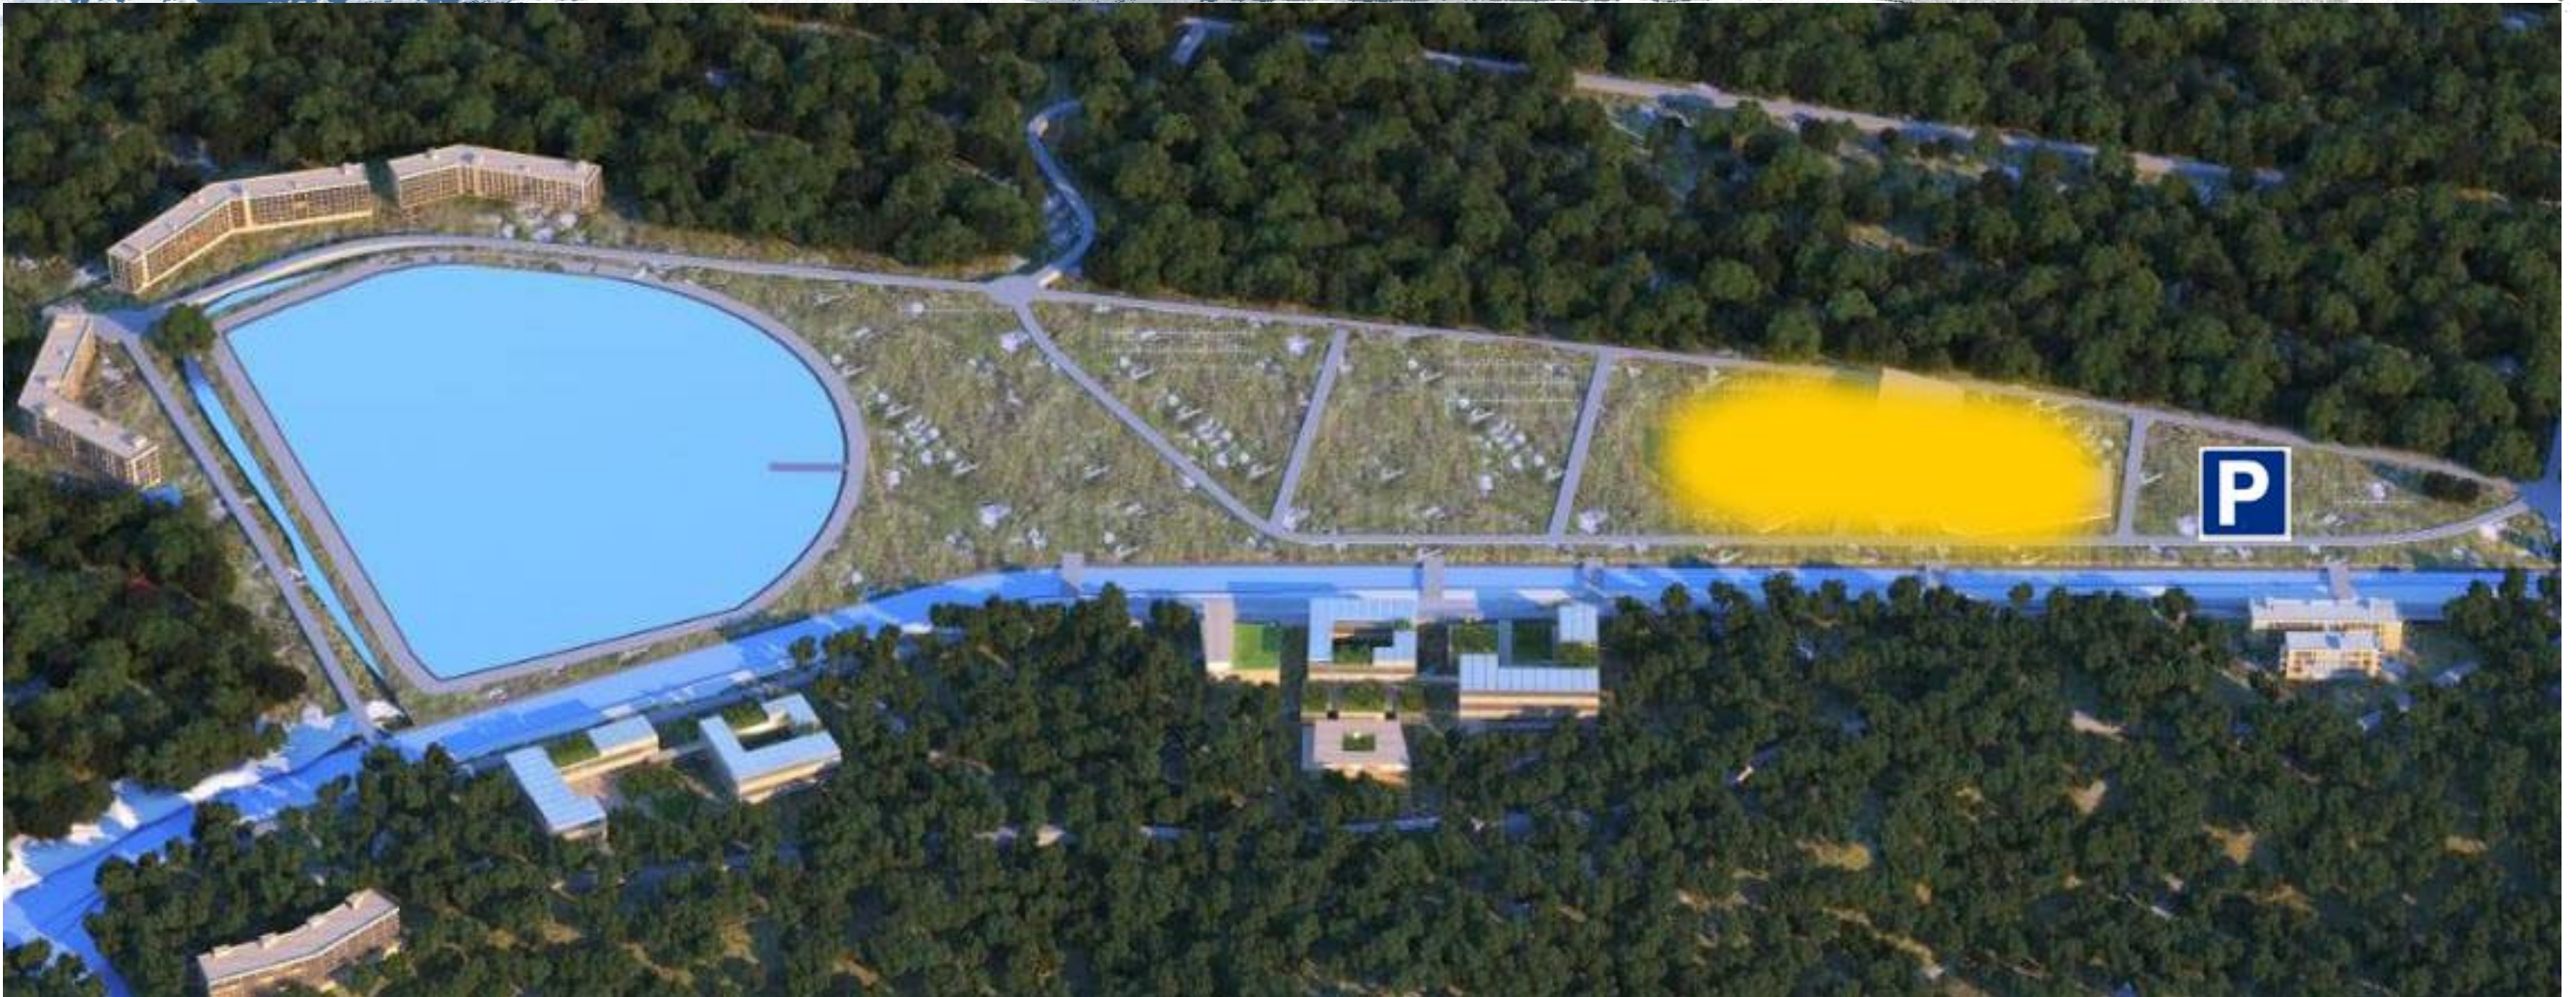

KIU HTC – BUILDING CONCEPTS

Two Separate Bunkers

KUTAISI PROTON THERAPY CLINIC

BUNKER 1 – Radiation Shielding Bunker for IBA ProteusONE Cyclotron (500-600 m²);

BUILDING 1 – Connected to the Bunker 1 - Proton Therapy Clinic for proton therapy treatment and all necessary equipment (1,500-2,000 m²);