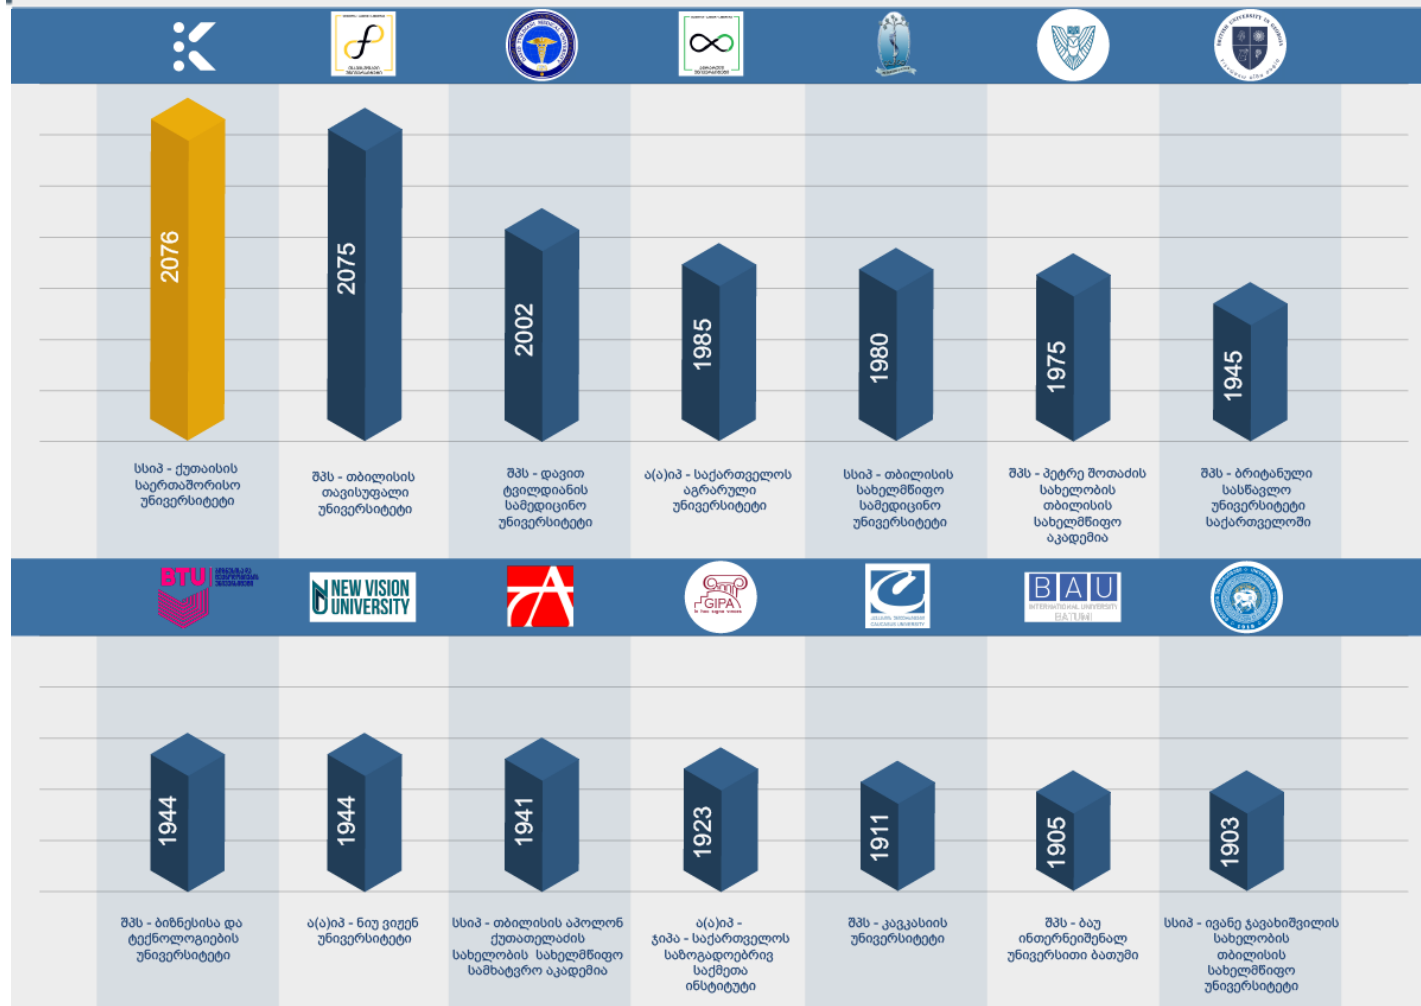

UNIFIED NATIONAL EXAMS 2022 Average competitive score