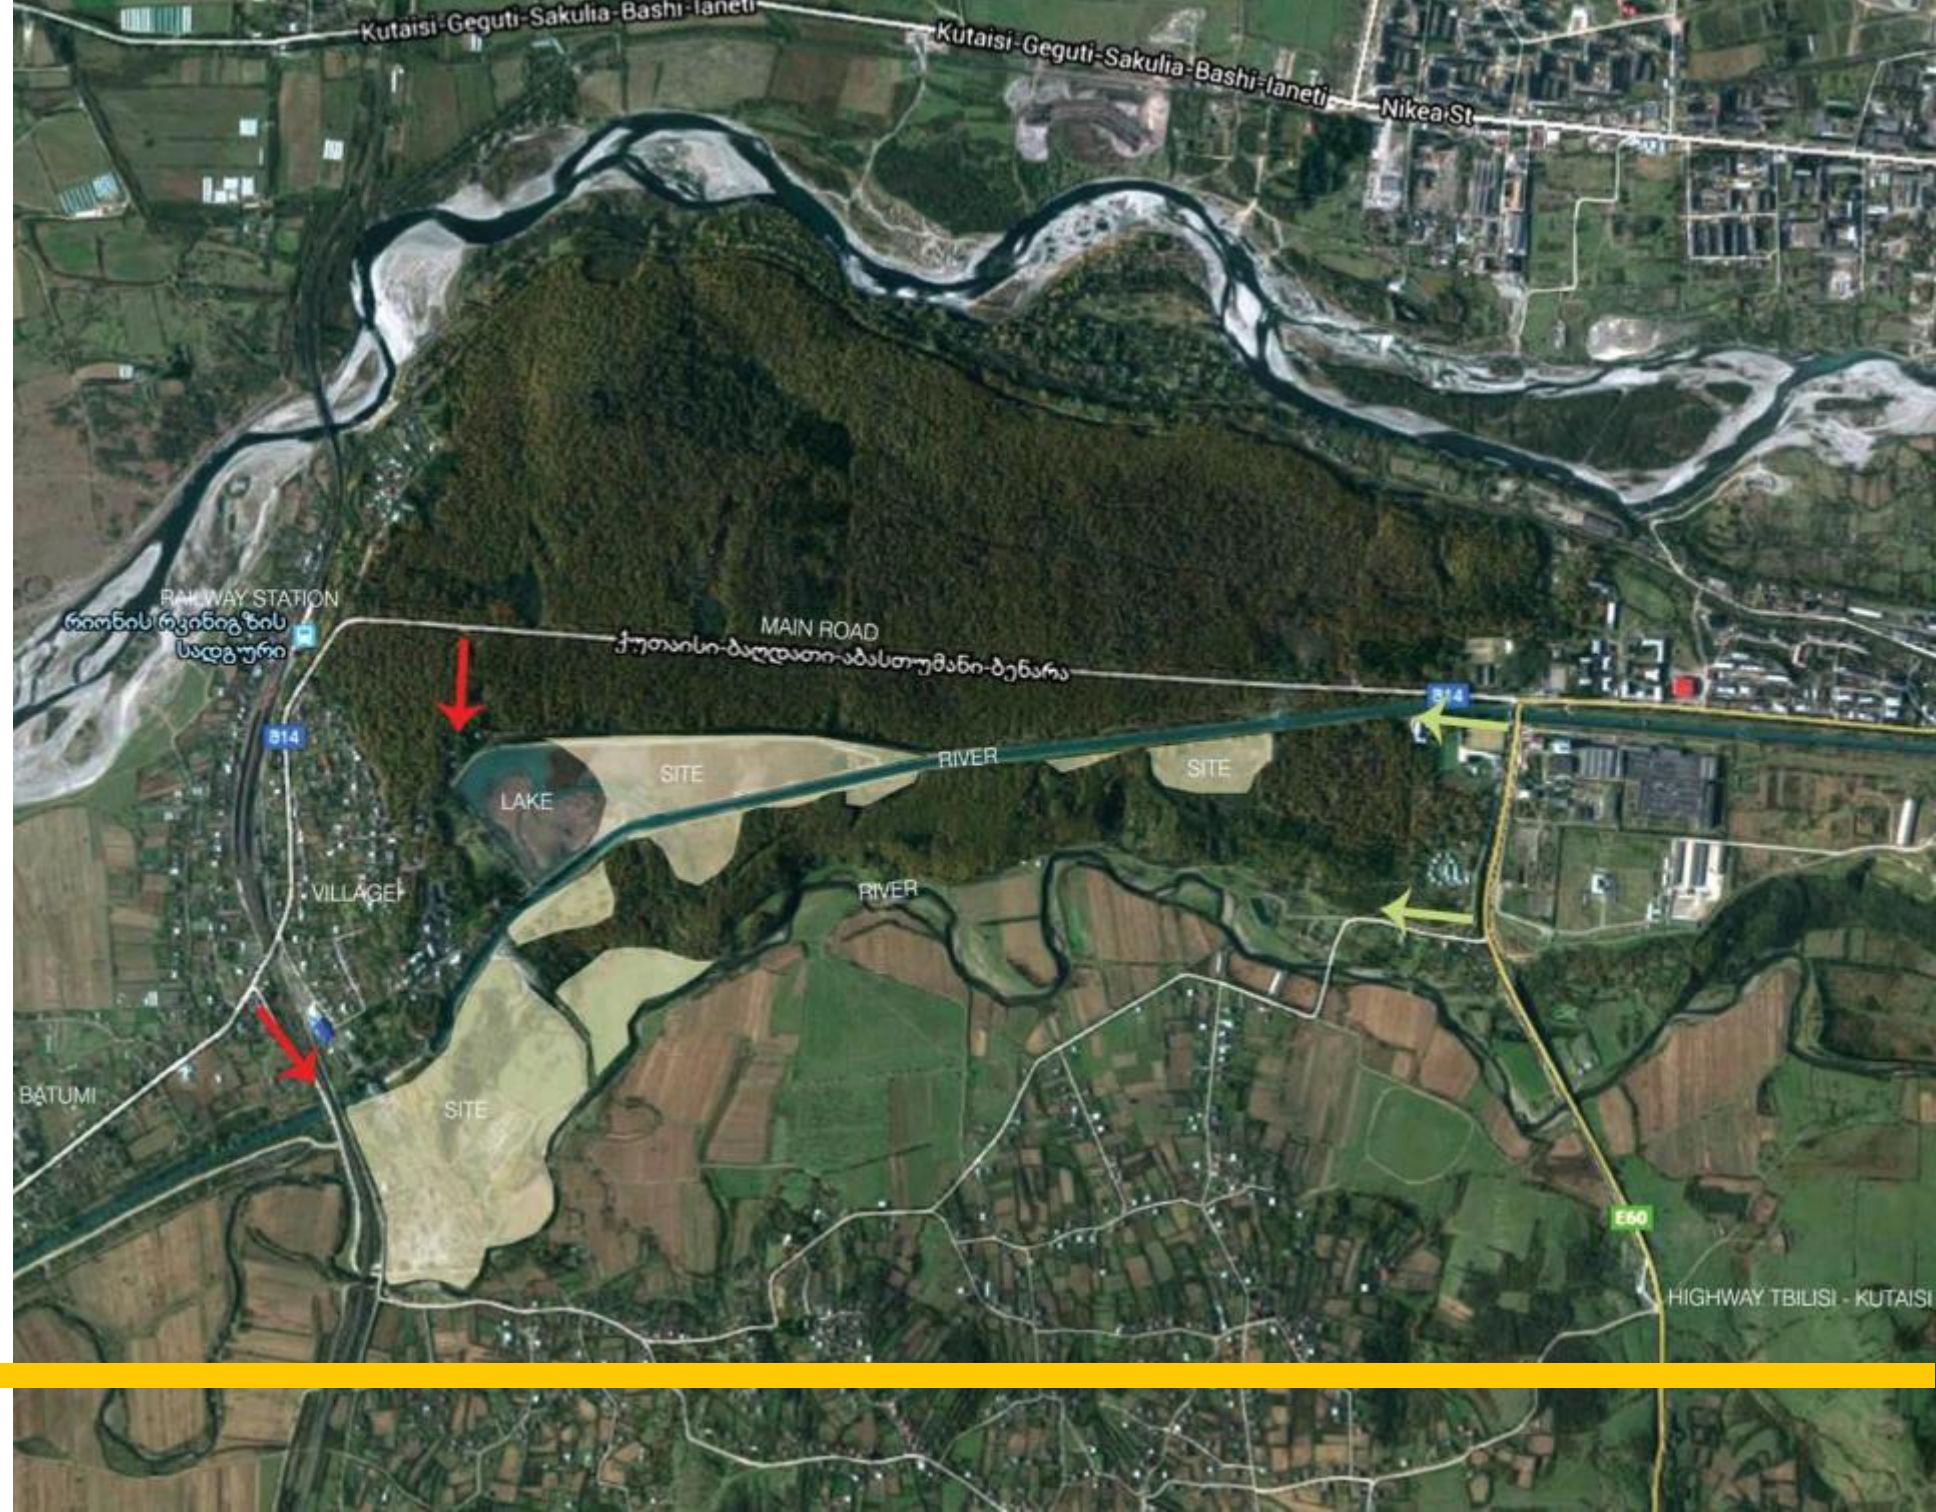

AUDITORIA AND CONFERENCE HALL

ქუთაისის
საერთაშორისო
უნივერსიტეტი

CAMPUS

LOCATION

Distances

Kutaisi City Center 8 km.

Railway Station 1 km.

Central Highway 2 km.

**Kutaisi International
Airport** 25 km.

CAMPUS

- 158 HECTARES OF LAND
- LOCATED IN A FOREST CULTIVATED WITH ENDEMIC TREE VARIETIES
- 170,000 SQ.M. DEVELOPMENT (KIU BUILDINGS)

KIU HOUSING

Student and Guest Housing Studios