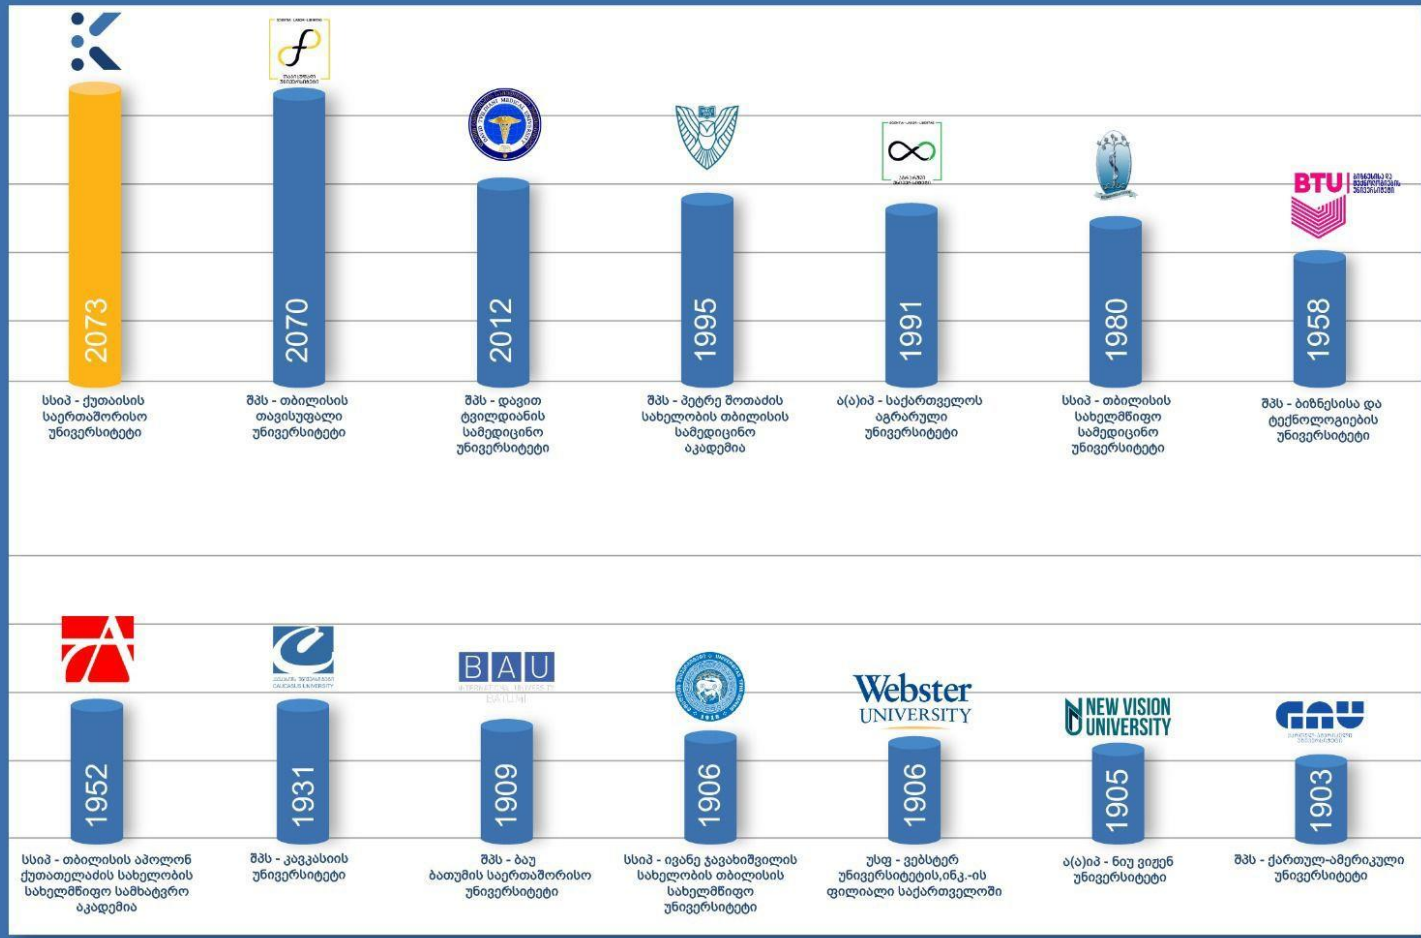

KIU – Admissions

ქუთაისის
საერთაშორისო
უნივერსიტეტი

ერთიანი ეროვნული გამოცდები 2023 საშუალო საკონკურსო ქულა