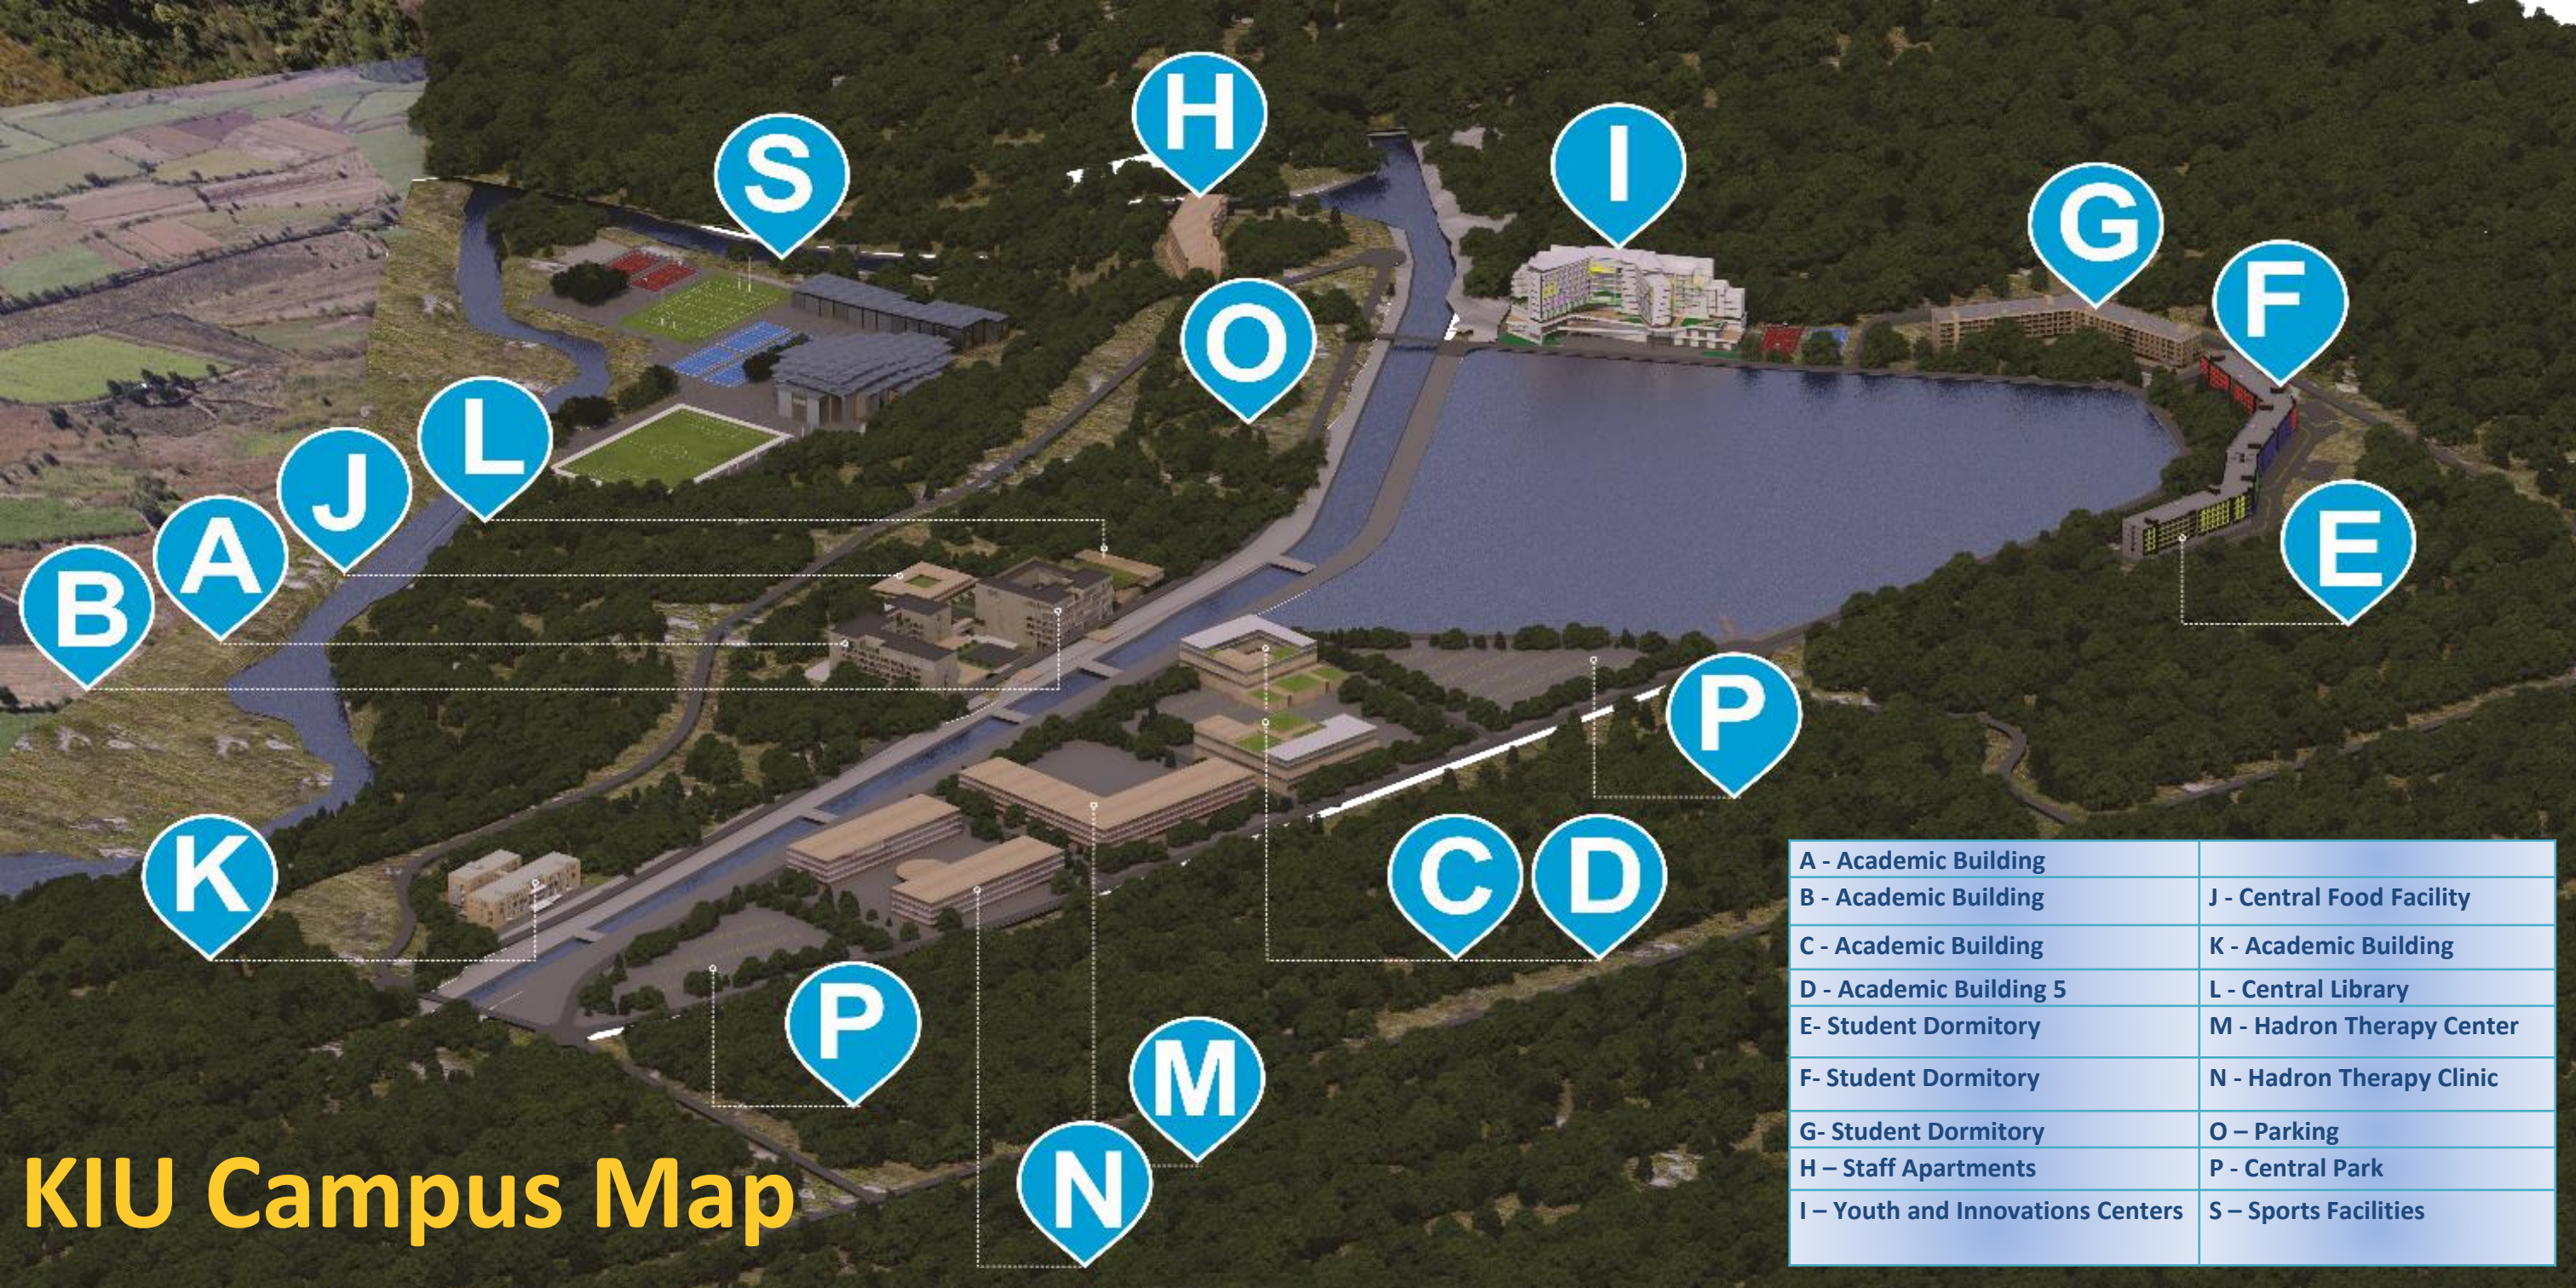

ერთიანი ეროვნული გამოცდები 2023 საშუალო საკონკურსო ქულა

UNIFIED NATIONAL EXAMS 2022 Average competitive score

ACADEMIC BUILDINGS

KIU Campus Map

A - Academic Building	J - Central Food Facility
B - Academic Building	K - Academic Building
C - Academic Building	L - Central Library
D - Academic Building 5	M - Hadron Therapy Center
E- Student Dormitory	N - Hadron Therapy Clinic
F- Student Dormitory	O – Parking
G- Student Dormitory	P - Central Park
H – Staff Apartments	S – Sports Facilities
I – Youth and Innovations Centers	

AUDITORIA AND CONFERENCE HALL

ქუთაისის
საერთაშორისო
უნივერსიტეტი

CAMPUS

LOCATION

Distances

Kutaisi City Center 8 km.

Railway Station 1 km.

Central Highway 2 km.

**Kutaisi International
Airport** 25 km.

CAMPUS

- 158 HECTARES OF LAND
- LOCATED IN A FOREST CULTIVATED WITH ENDEMIC TREE VARIETIES
- 170,000 SQ.M. DEVELOPMENT (KIU BUILDINGS)

KIU HOUSING

Student and Guest Housing Studios