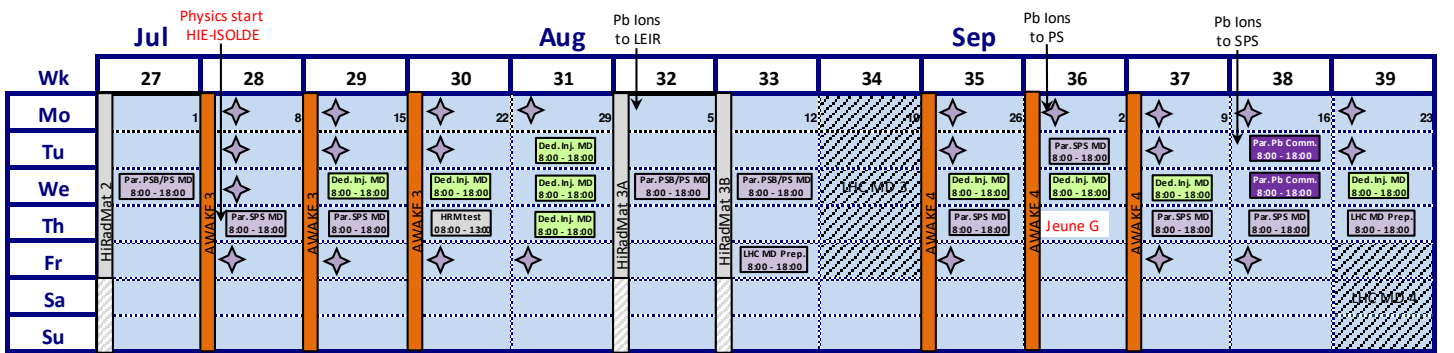

Injector Accelerator Schedule 2024

Version 1.0 was approved by the Research Board of 6 December 2023

- Proton & Antiproton physics
- Pb Ions physics
- Parallel Injectors MD block (08:00 - 18:00)
- Dedicated Injectors MD Block (08:00 - 18:00)
- YETS & Injector chain Technical Stop
- SPS ions Hardware commissioning
- Annual closure
- Hardware commissioning / Sys. admin days
- Beam commissioning
- Scrubbing
- AWAKE Run (08:00 - 24:00)
- HIRadMat Run & reserve (08:00 - 24:00)
- SPS short cycle (6-7 bp) parallel MD (08:00-20:00)
- Linac 3 source refill
- Parallel SPS ions beam commissioning
- Dedicated SPS ions beam commissioning
- LHC MD block proton period
- LHC MD blocks ion period
- Special interventions/stops
- CERN Official Holidays