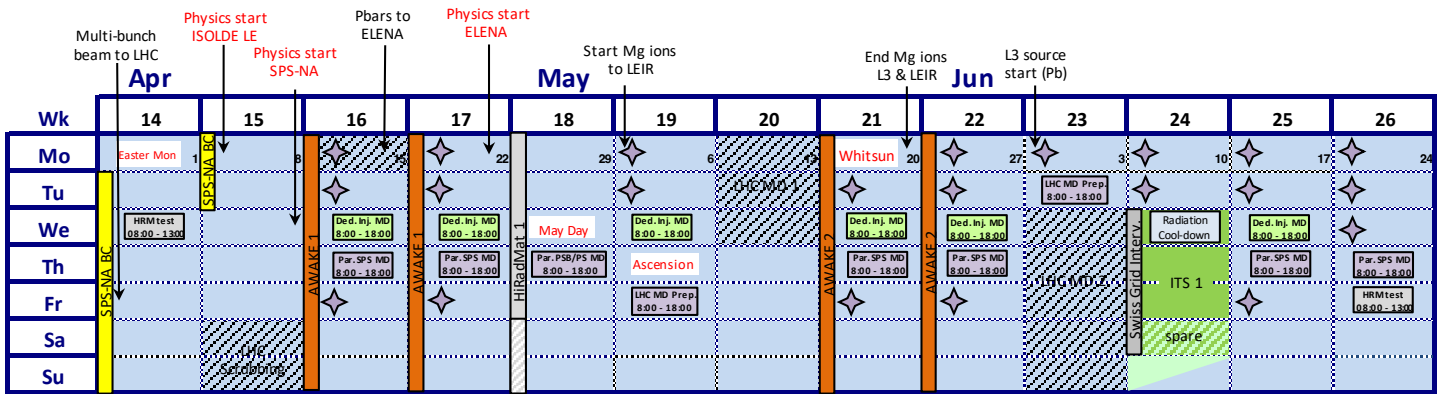

Injector Accelerator Schedule 2024

Version 1.0 was approved by the Research Board of 6 December 2023

- Proton & Antiproton physics
- Pb Ions physics
- Parallel Injectors MD block (08:00 - 18:00)
- Dedicated Injectors MD Block (08:00 - 18:00)
- YETS & Injector chain Technical Stop
- SPS ions Hardware commissioning
- Annual closure
- Hardware commissioning / Sys. admin days
- Beam commissioning
- Scrubbing
- AWAKE Run (08:00 - 24:00)
- HIRadMat Run & reserve (08:00 - 24:00)
- SPS short cycle (6-7 bp) parallel MD (08:00-20:00)
- Linac 3 source refill
- Parallel SPS ions beam commissioning
- Dedicated SPS ions beam commissioning
- LHC MD block proton period
- LHC MD blocks ion period
- Special interventions/stops
- CERN Official Holidays