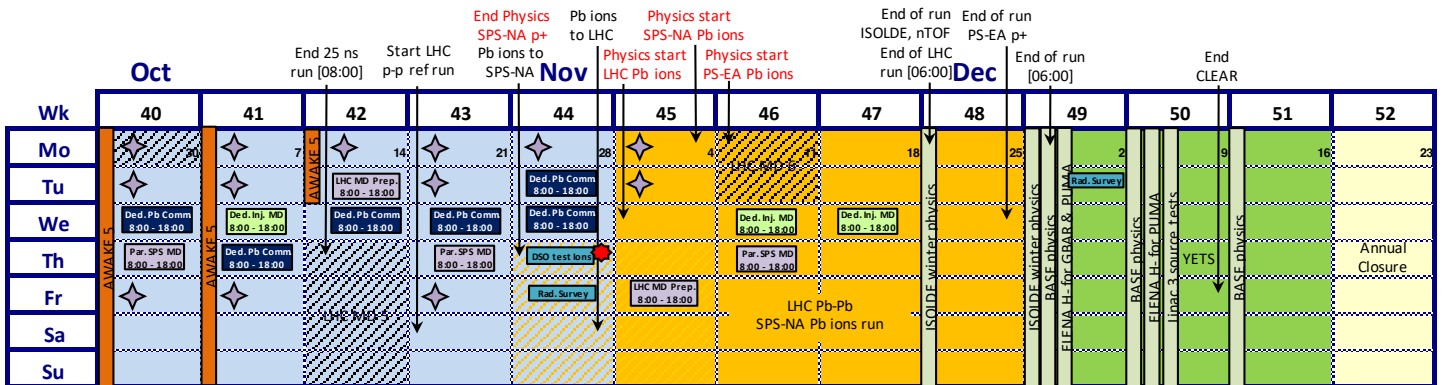

Injector Accelerator Schedule 2024

Version 1.0 was approved by the Research Board of 6 December 2023

- Proton & Antiproton physics
- Pb Ions physics
- Parallel Injectors MD block (08:00 - 18:00)
- Dedicated Injectors MD Block (08:00 - 18:00)
- YETS & Injector chain Technical Stop
- SPS ions Hardware commissioning
- Annual closure
- Hardware commissioning / Sys. admin days
- Beam commissioning
- Scrubbing
- AWAKE Run (08:00 - 24:00)
- HIRadMat Run & reserve (08:00 - 24:00)
- SPS short cycle (6-7 bp) parallel MD (08:00-20:00)
- Linac 3 source refill
- Parallel SPS ions beam commissioning
- Dedicated SPS ions beam commissioning
- LHC MD block proton period
- LHC MD blocks ion period
- Special interventions/stops
- CERN Official Holidays