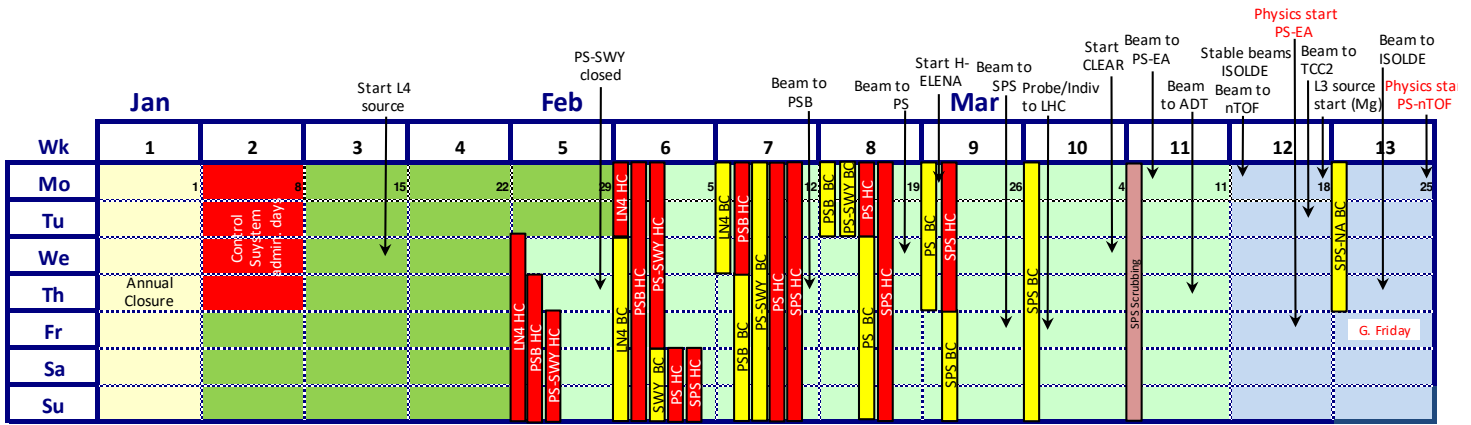

Injector Accelerator Schedule 2024

Version 1.0 was approved by the Research Board of 6 December 2023

- Proton & Antiproton physics
- Pb Ions physics
- Parallel Injectors MD block (08:00 - 18:00)
- Dedicated Injectors MD Block (08:00 - 18:00)
- YETS & Injector chain Technical Stop
- SPS ions Hardware commissioning
- Annual closure
- Hardware commissioning / Sys. admin days
- Beam commissioning
- Scrubbing
- AWAKE Run (08:00 - 24:00)
- HIRadMat Run & reserve (08:00 - 24:00)
- SPS short cycle (6-7 bp) parallel MD (08:00-20:00)
- Linac 3 source refill
- Parallel SPS ions beam commissioning
- Dedicated SPS ions beam commissioning
- LHC MD block proton period
- LHC MD blocks ion period
- Special interventions/stops
- CERN Official Holidays