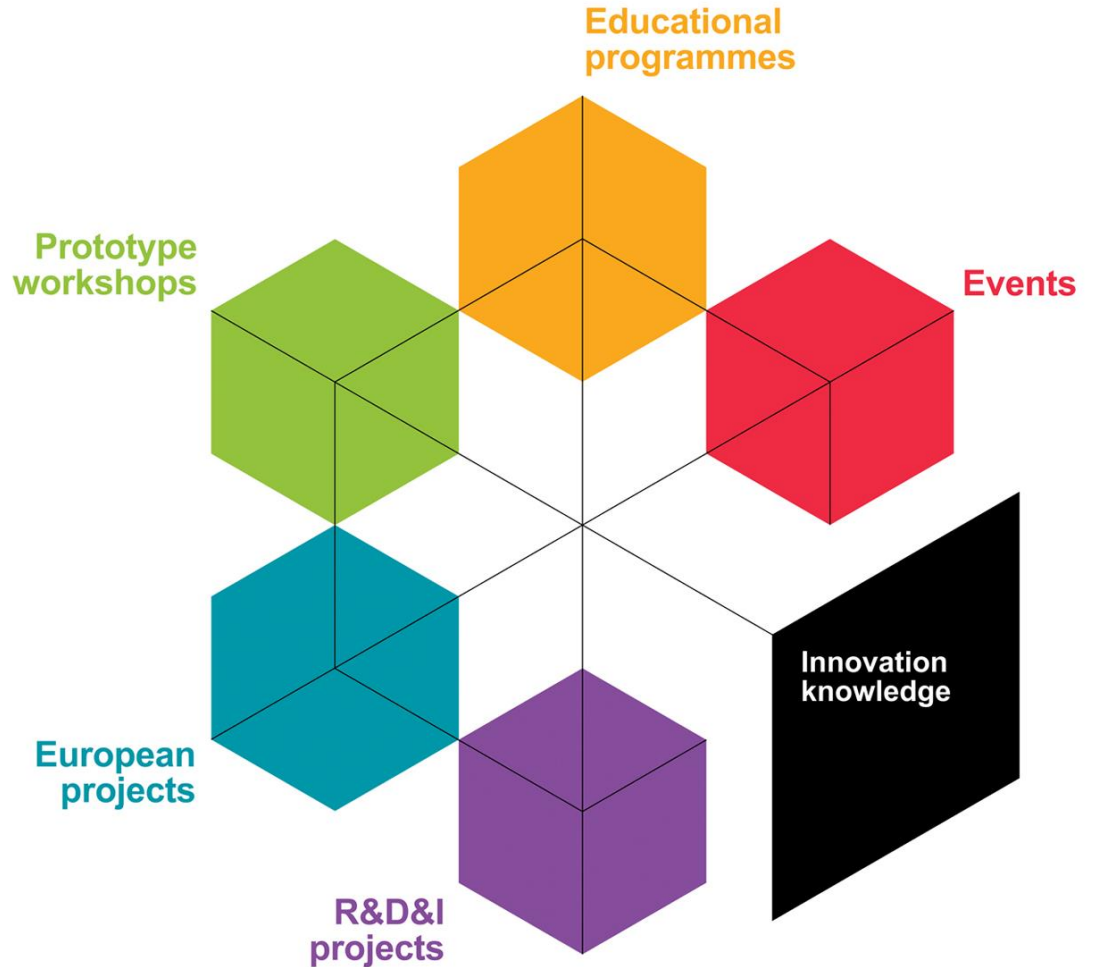

# IdeaSquare - The Innovation Space at CERN

L. Valtonen & G. Gaddi

# IdeaSquare

IdeaSquare is the innovation space at CERN using

- collaborative methodologies,
- access to CERN expertise and
- cross-connectivity

to ideate solutions for the future of humankind.

**A place where people have the licence to dream.**

# Why IdeaSquare?

We believe that for **fundamental change**, we need **more than traditional** innovation **methods and mindsets**.

We enable students and innovators to **imagine a future** worth fighting for, and we give them the **tools and confidence** to start building that future.

IdeaSquare is our human experiment for **“colliding” minds and ideas** towards laying out a **better future**