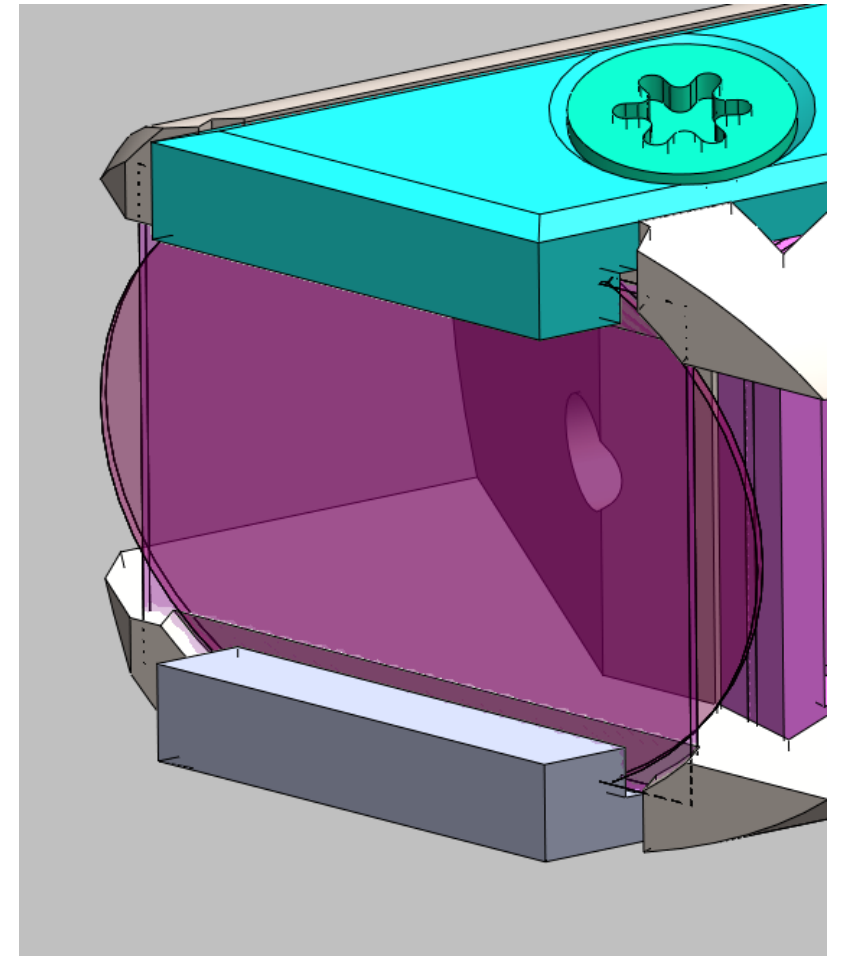

YAG Screen (small)

YAG screen made as flattened disc:

- Easier to hold/slot into holder
- Maximises screen area

Can be changed to square/rectangle if this is easier to source

YAG Screen (large)

YAG screen made as flattened disc:

- Easier to hold/slot into holder
- Maximises screen area

Longer version needed for single YAG plungers