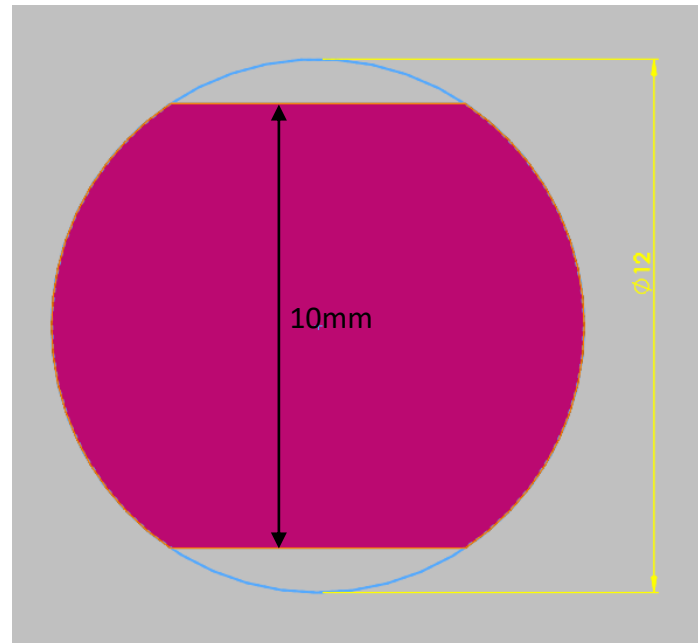

YAG Screen (small)

YAG screen made as flattened disc:

- Easier to hold/slot into holder
- Maximises screen area

Can be changed to square/rectangle if this is easier to source

YAG Screen (large)

YAG screen made as flattened disc:

- Easier to hold/slot into holder
- Maximises screen area

Longer version needed for single YAG plungers