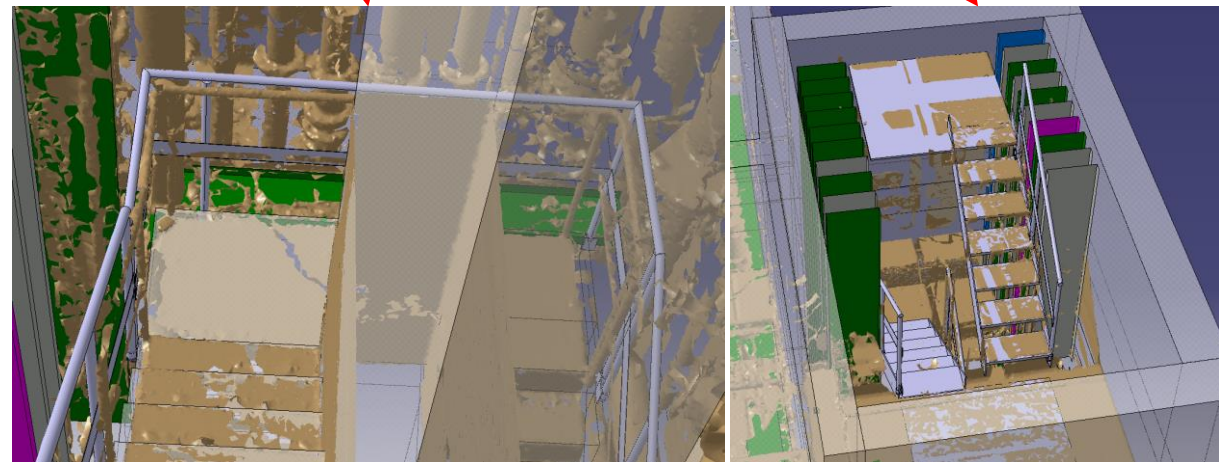

Integration Gallery 821 TL4A

Integration Gallery 821 TL4A

ST number Integration Assemblies in Smarteam:

- ST1808350_01 Integration 821 TL4A 4180 Rev.Eng. 2023
- ST1808350_02 Integration 821 TL4A 4180 Future configuration

Integration Gallery 821 TL4A

ST number Integration Assemblies in Smarteam:

- ST1808350_01 Integration 821 TL4A 4180 Rev.Eng. 2023
 - Civil Engineering – minor corrections on steel structure
 - Electrical Systems – ok
 - Tertiary Cooling – not received
- ST1808350_02 Integration 821 TL4A 4180 Future configuration
 - Civil Engineering – (same reverse engineering)
 - Electrical Systems – (same reverse engineering)
 - Tertiary Cooling – not received

Intégration Galerie 821 TL4A

Légende:

- document EDMS catalogue des échelles à câbles : 340478

- La couleur verte : basse tension (BT)

- La couleur turquoise : moyenne tension (MT – Réseau 18Kv)

- La couleur violette : Réseau contrôle