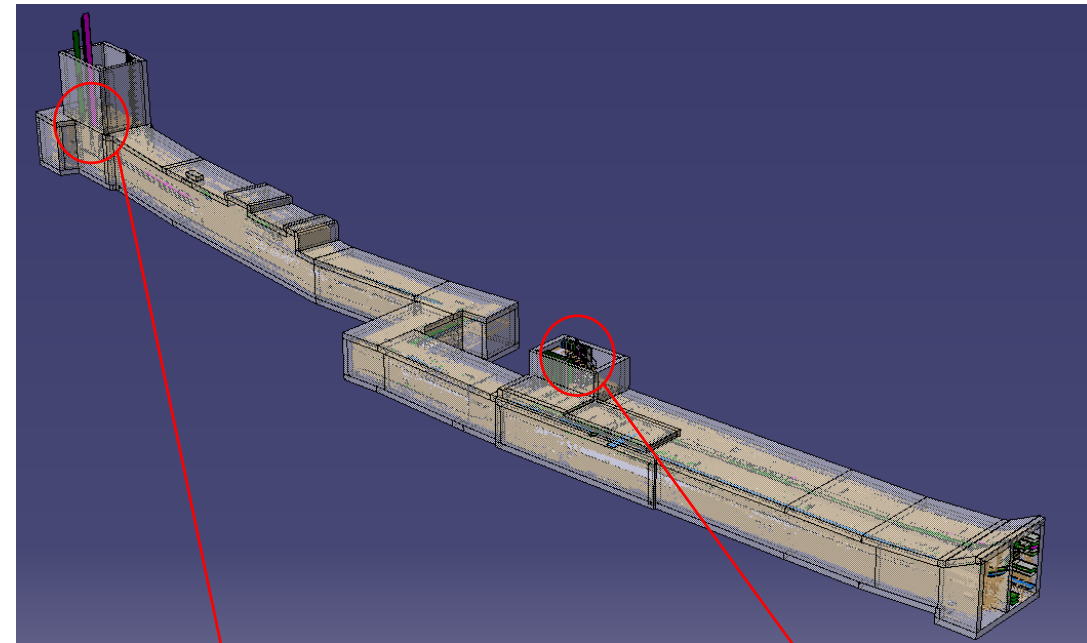

Integration Gallery 821 TL4A

Integration Gallery 821 TL4A

ST number Integration Assemblies in Smarteam:

- ST1808350_01 Integration 821 TL4A 4180 Rev.Eng. 2023
- ST1808350_02 Integration 821 TL4A 4180 Future configuration

Integration Gallery 821 TL4A

ST number Integration Assemblies in Smarteam:

- ST1808350_01 Integration 821 TL4A 4180 Rev.Eng. 2023
 - Civil Engineering – minor corrections on steel structure
 - Electrical Systems – ok
 - Tertiary Cooling – not received
- ST1808350_02 Integration 821 TL4A 4180 Future configuration
 - Civil Engineering – (same reverse engineering)
 - Electrical Systems – (same reverse engineering)
 - Tertiary Cooling – not received

Intégration Galerie 821 TL4A

Légende:

- document EDMS catalogue des échelles à câbles : 340478

- La couleur verte : basse tension (BT)

- La couleur turquoise : moyenne tension (MT – Réseau 18Kv)

- La couleur violette : Réseau contrôle