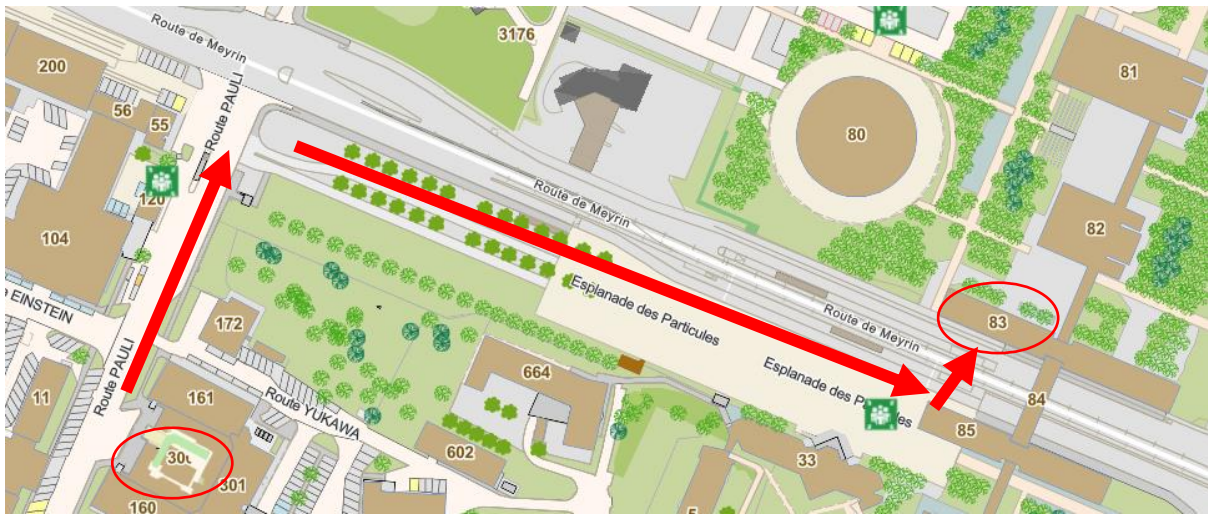

To and From Meeting room (Bld 4)

(Bld 55:Main Entrance A->Meeting Room (4-3-001) // Meeting Room -> SC (Bld 300)

The application Map CERN or website can also be to help: www.maps.cern.ch

Follow arrows below.

Between bld 100 and 52 there is a metal pathway which brings you into bld 52 – walk past the library all the way to the end of bld 53 and up the stairs to the 3rd floor. The meeting room is just around the corner.

From SC to SCIENCE GATEWAY (SGW-BLD 83)

From Restaurant 1 (Bld 501) to the SCIENCE GATEWAY (SGW BLD 83)