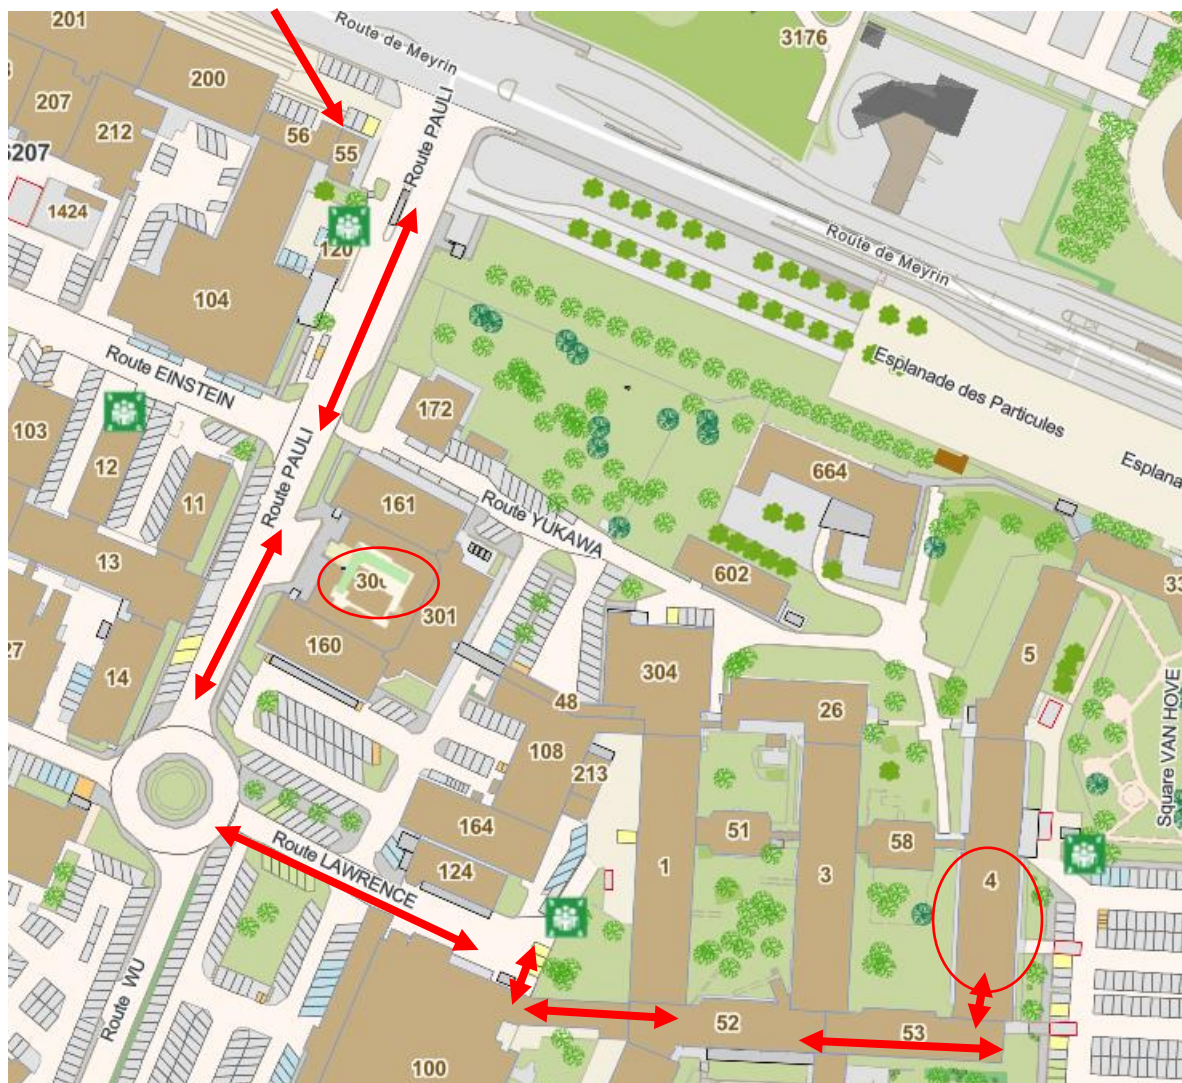

To and From Meeting room (Bld 4)

(Bld 55:Main Entrance A->Meeting Room (4-3-001) // Meeting Room -> SC (Bld 300)

The application Map CERN or website can also be to help: www.maps.cern.ch

Follow arrows below.

Between bld 100 and 52 there is a metal pathway which brings you into bld 52 – walk past the library all the way to the end of bld 53 and up the stairs to the 3rd floor. The meeting room is just around the corner.

From SC to SCIENCE GATEWAY (SGW-BLD 83)

From Restaurant 1 (Bld 501) to the SCIENCE GATEWAY (SGW BLD 83)