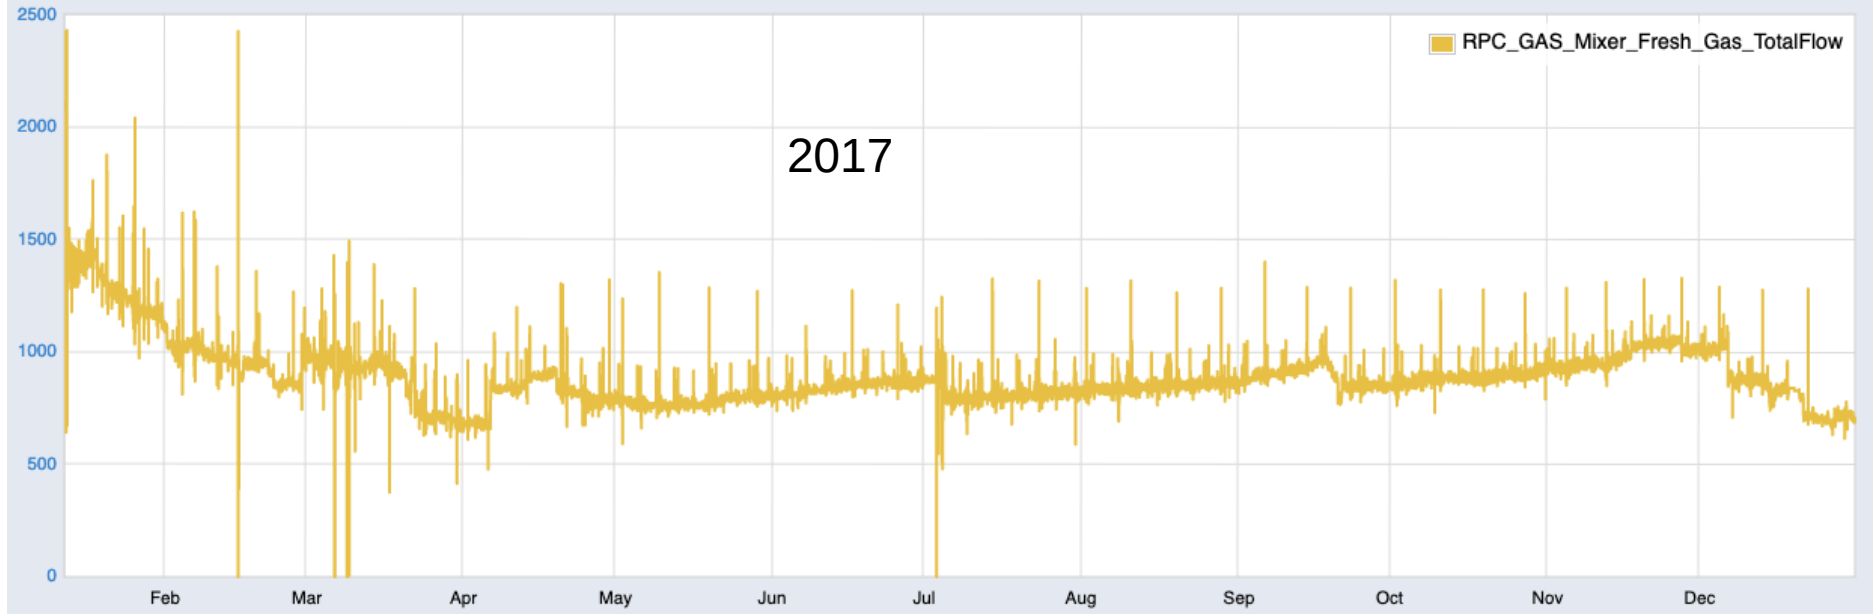

Fresh RPC gas 2015-2024

2019

RPC_GAS_Mixer_Fresh_Gas_TotalFlow