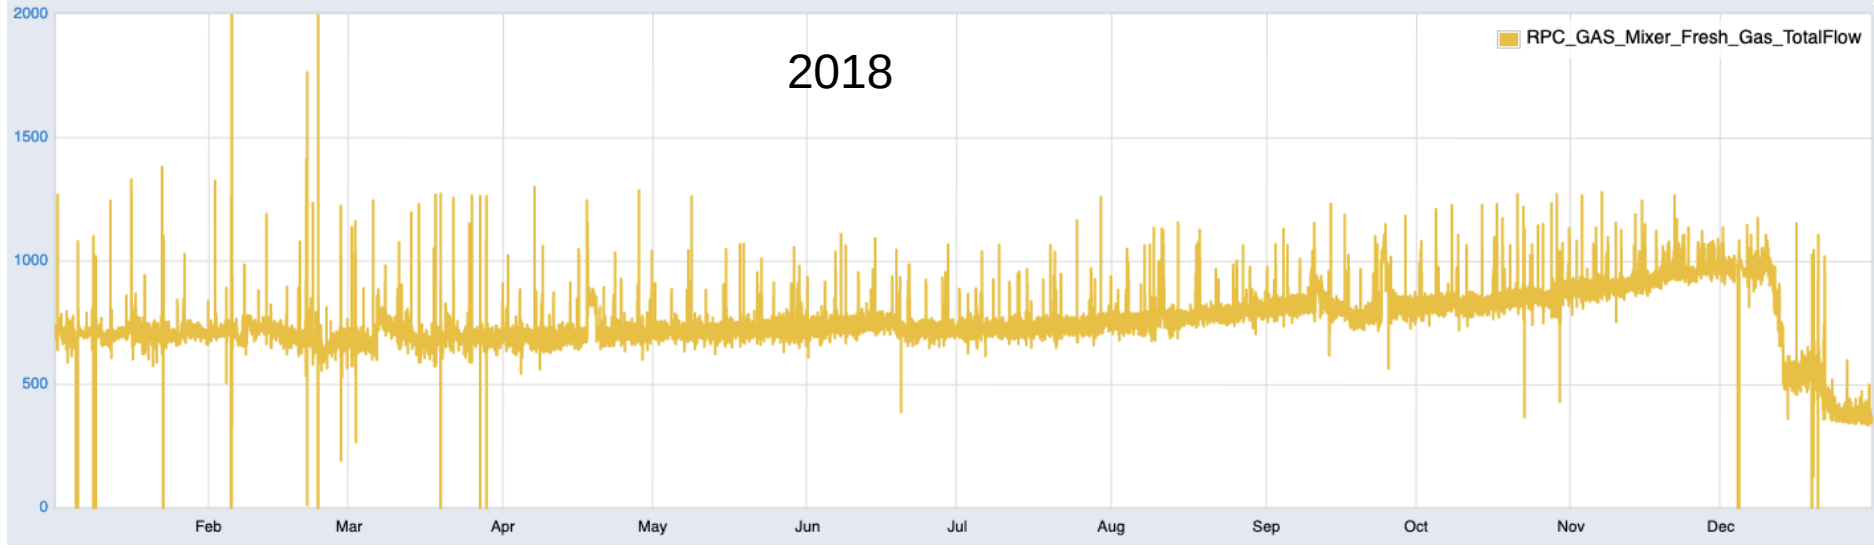

Fresh RPC gas 2015-2024

2019

RPC_GAS_Mixer_Fresh_Gas_TotalFlow