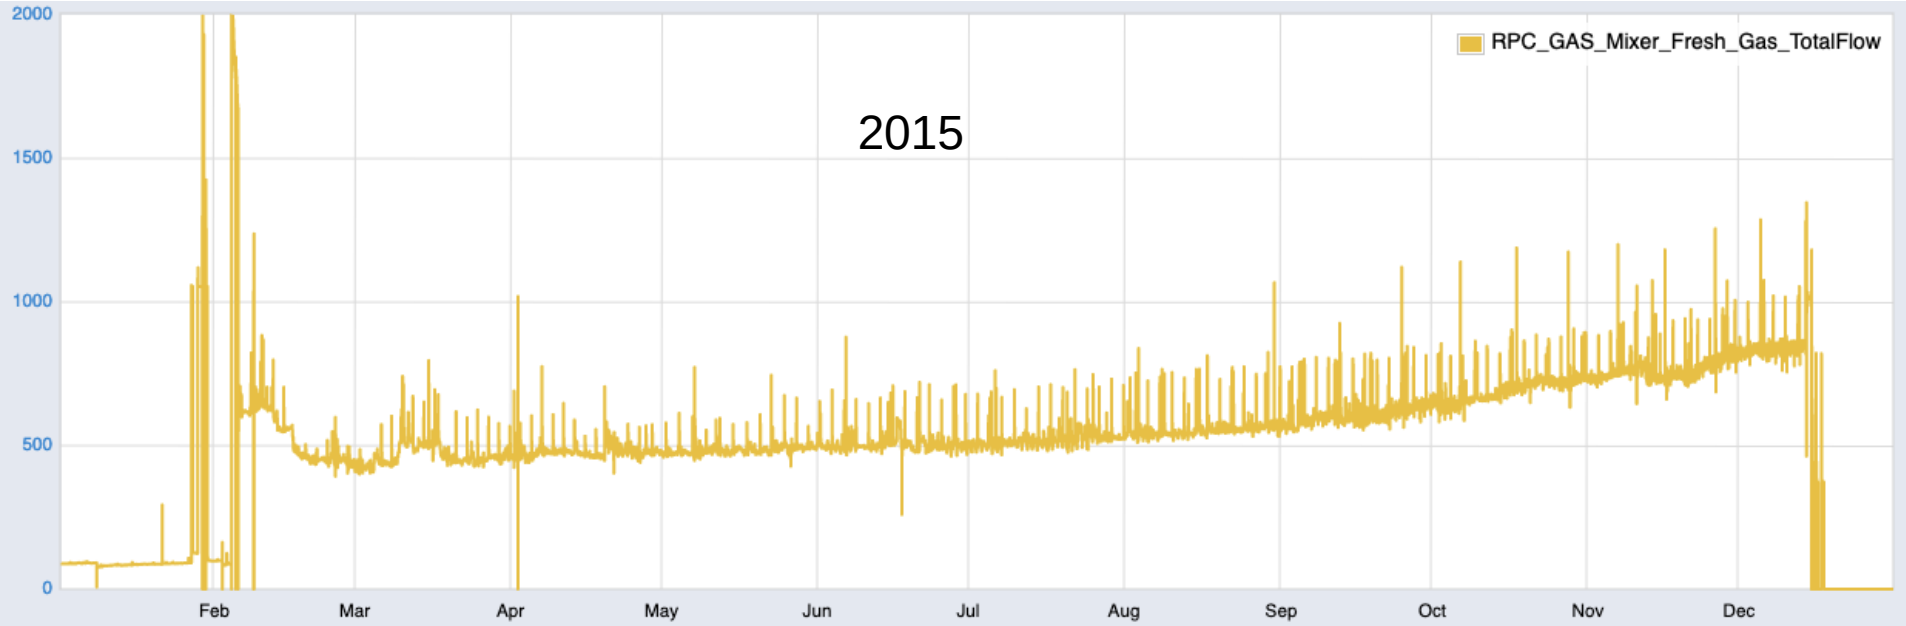

Fresh RPC gas 2015-2024

2019

RPC_GAS_Mixer_Fresh_Gas_TotalFlow