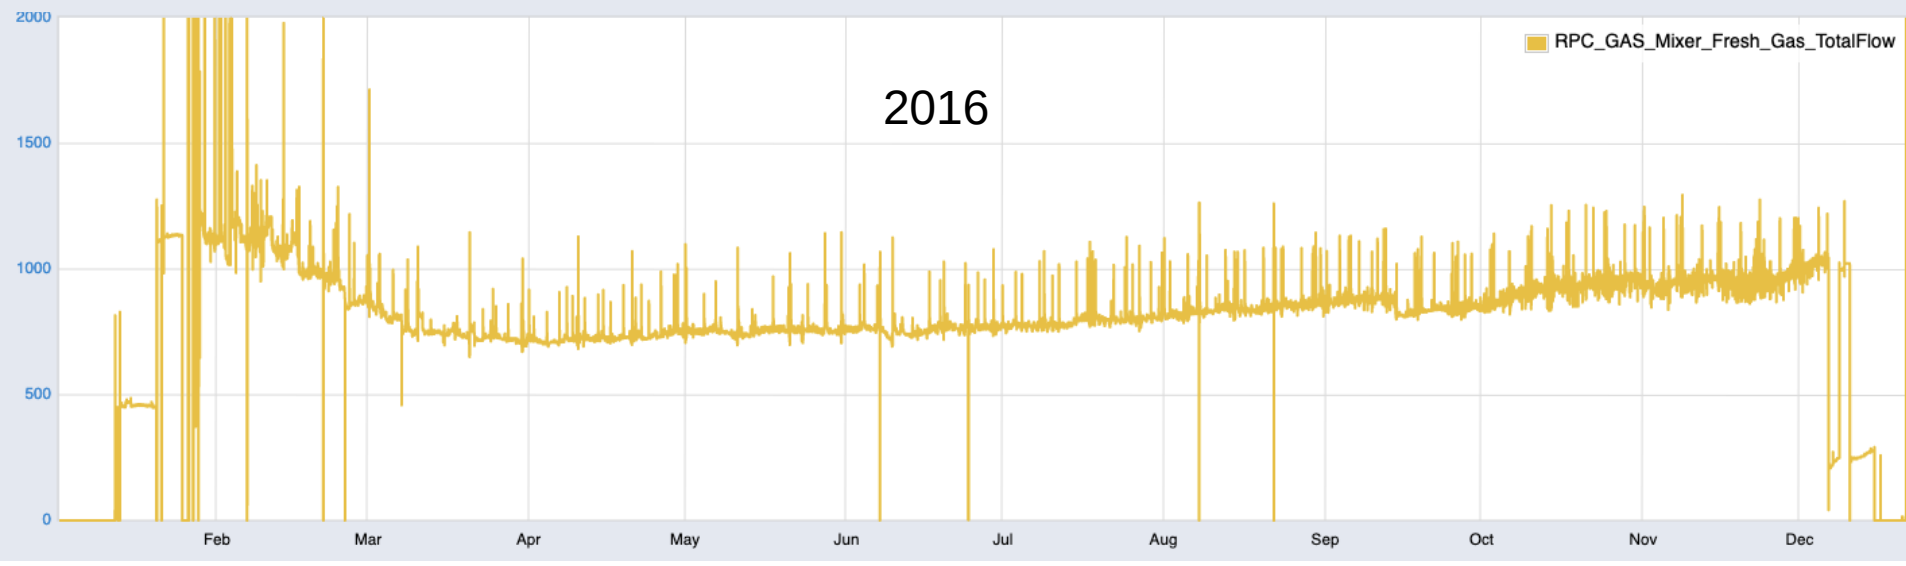

Fresh RPC gas 2015-2024

2019

RPC_GAS_Mixer_Fresh_Gas_TotalFlow