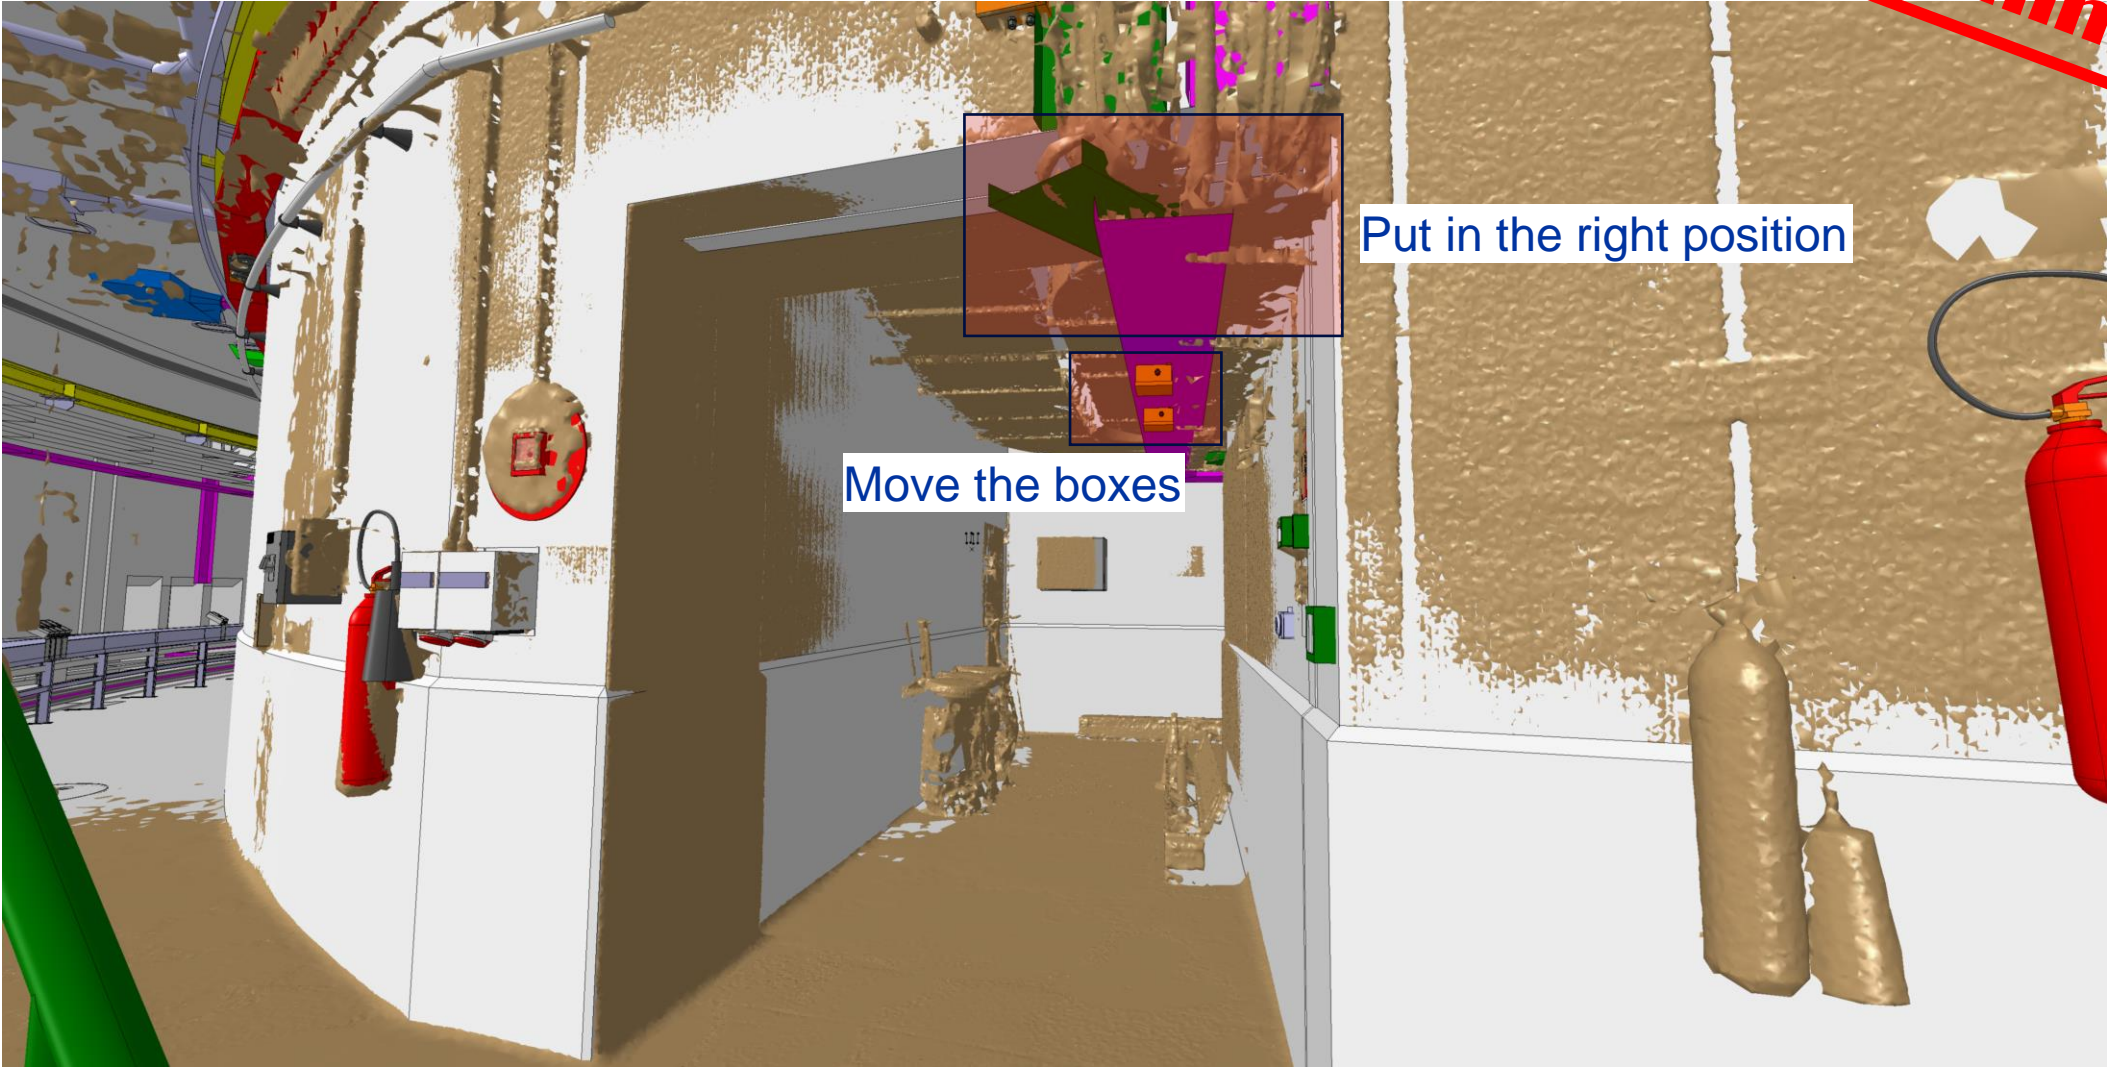

Reminder

Fire Door

L=2040mm
W=100mm
H=2493mm

Reminder

Design problem – not the right opening sense

Fire Door

Reminder

Fire Door

Reminder

Move the boxes

Put in the right position

Fire Door

Reminder

Not compatible

Fire Door

Reminder