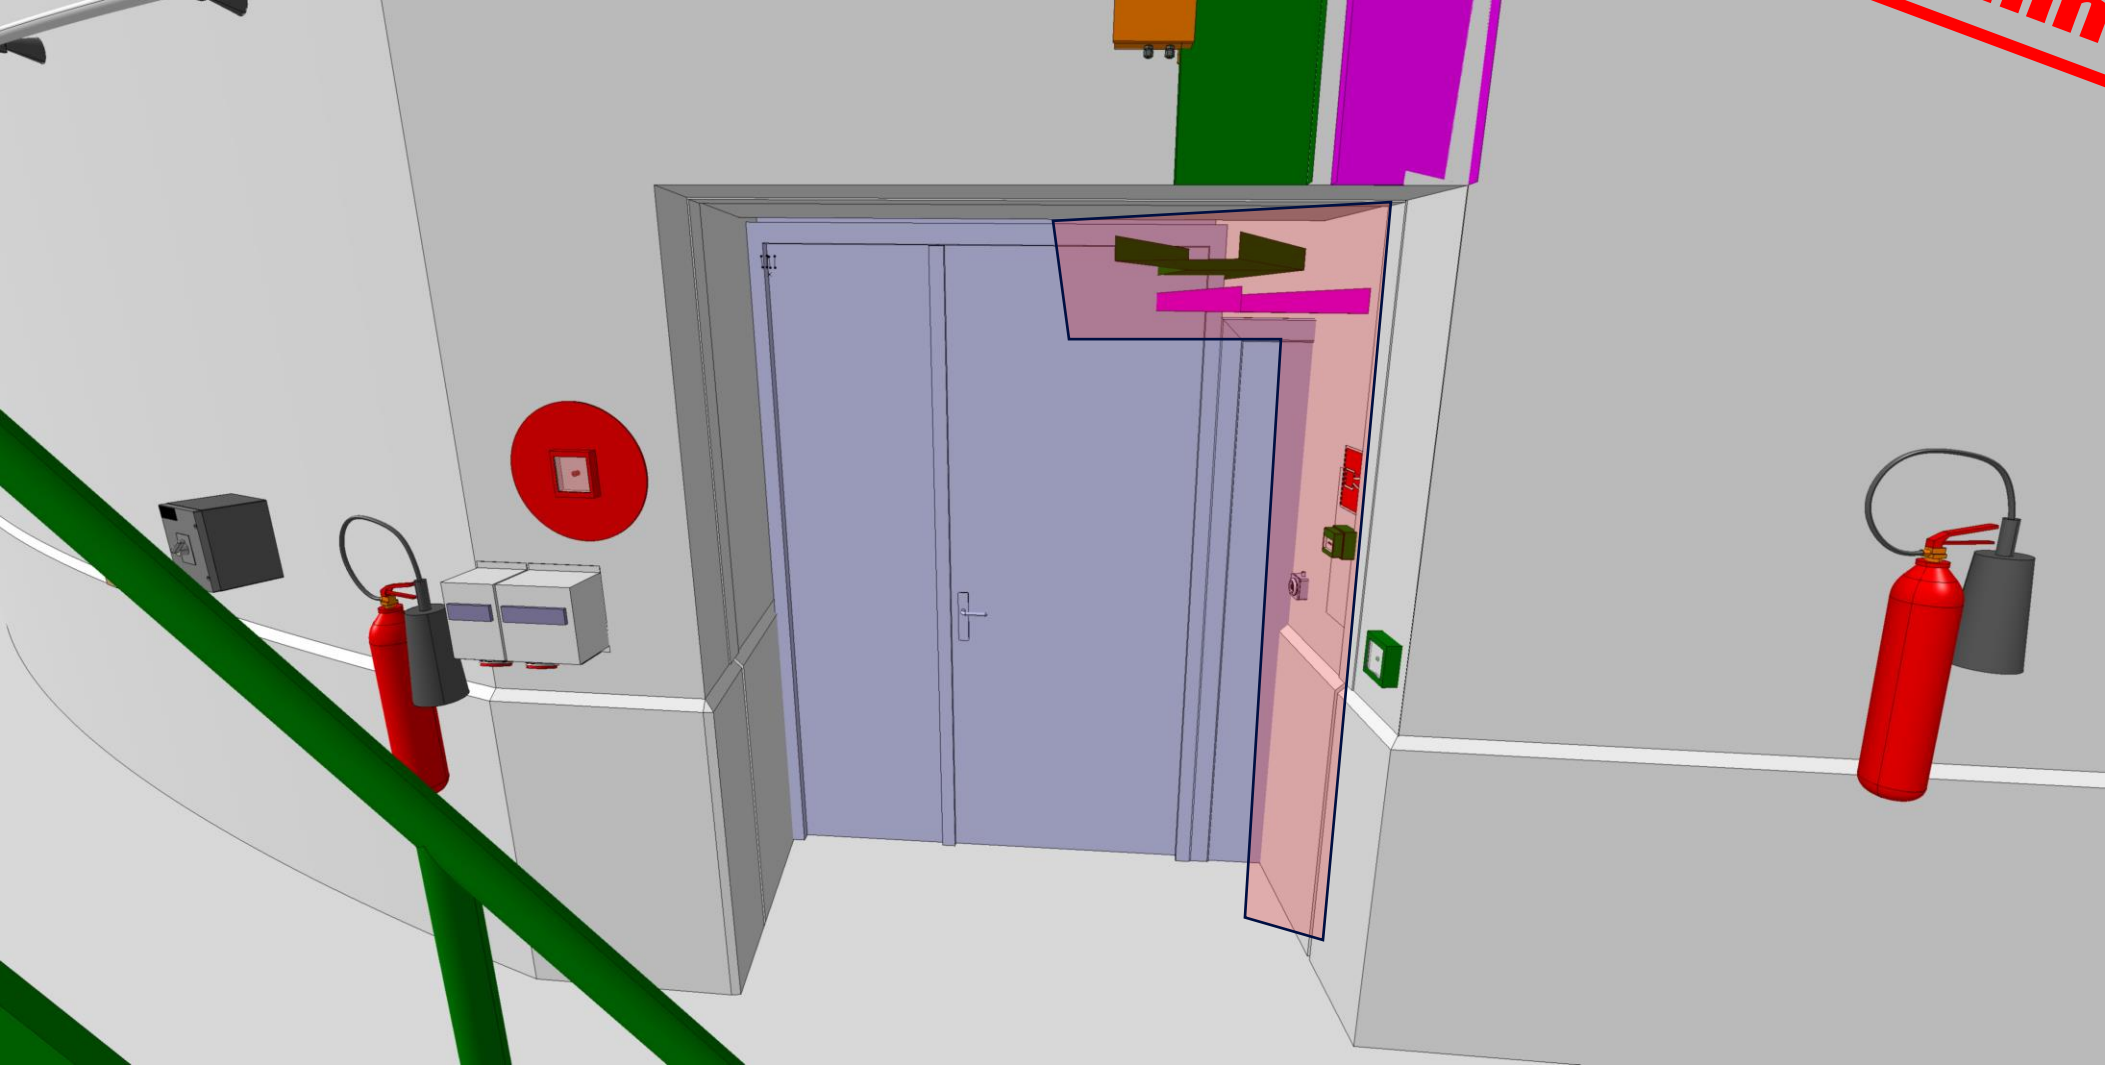

Reminder

Fire Door

L=2040mm
W=100mm
H=2493mm

Reminder

Design problem – not the right opening sense

Fire Door

Reminder

Fire Door

Reminder

Move the boxes

Put in the right position

Fire Door

Reminder

Not compatible

Fire Door

Reminder