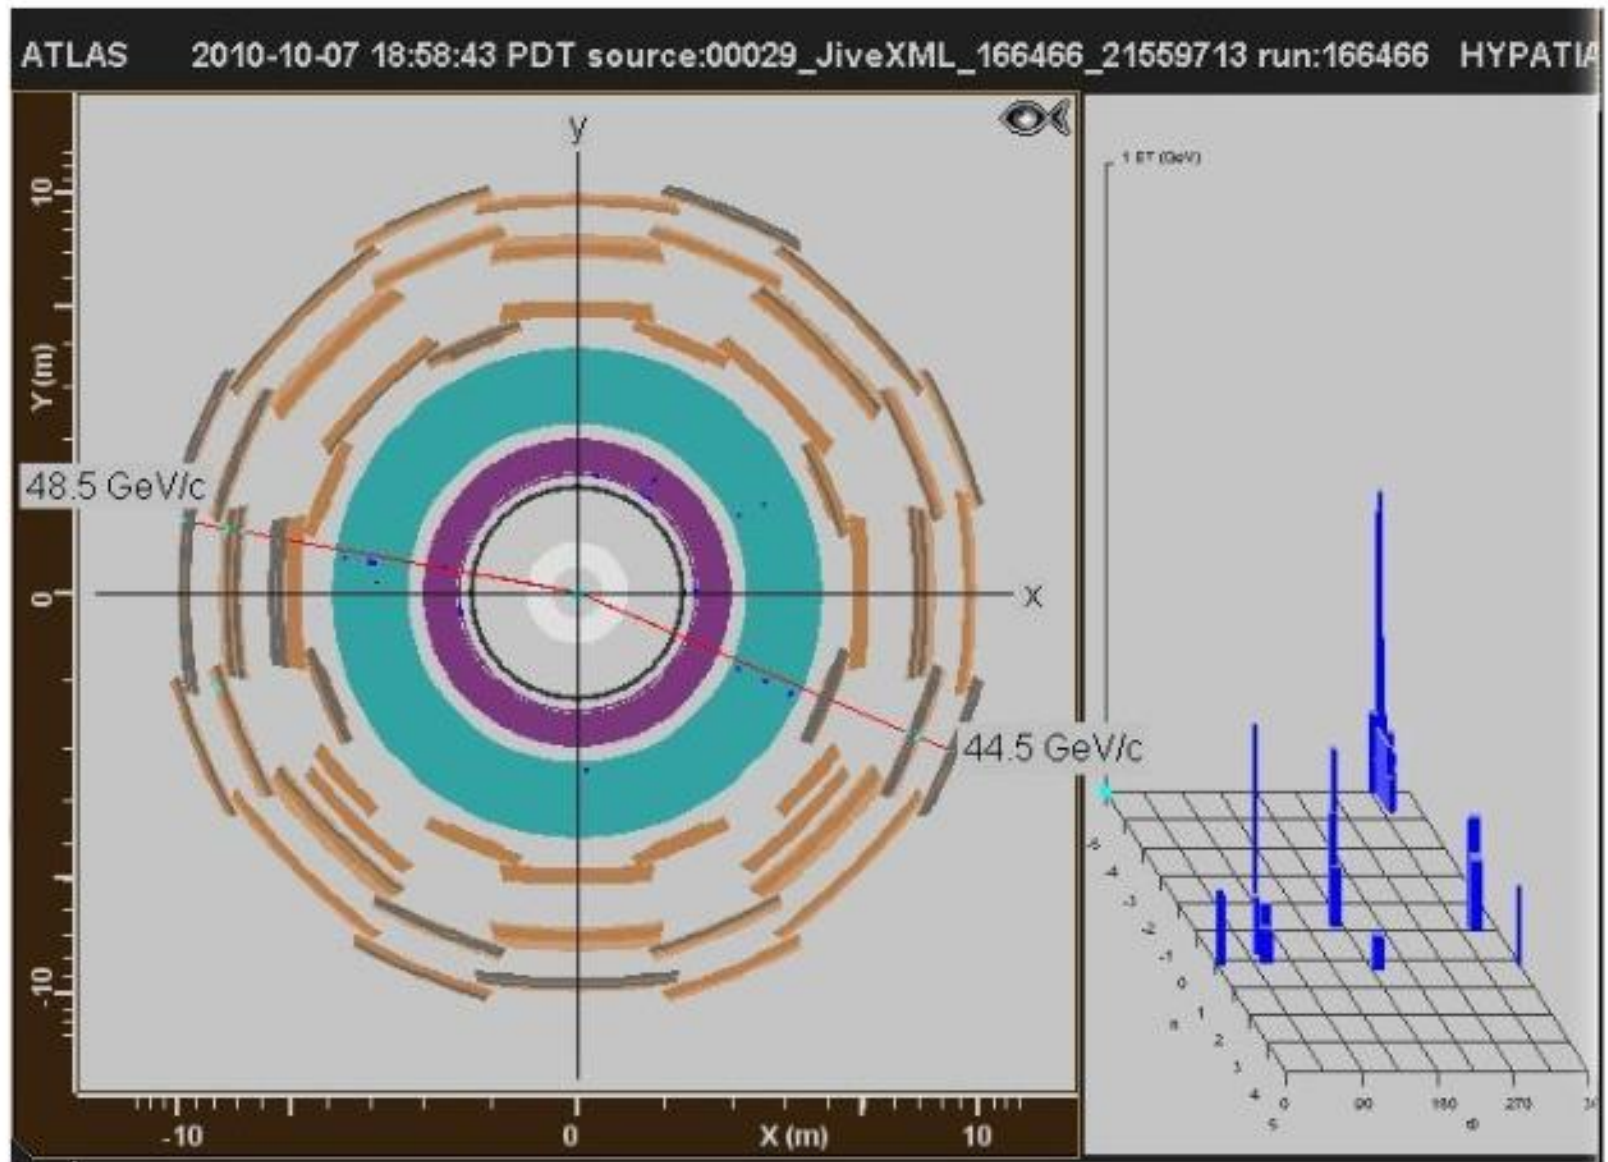

6.46 GeV/c

5.36 GeV/c

CMS Experiment at the LHC, CERN
Data recorded: 2011-May-29 10:52:22.686068 GMT
Run / Event / LS: 166033 / 458646734 / 327

CMS Experiment at the LHC, CERN

Data recorded: 2011-Jun-12 22:40:53.739733 GMT

Run / Event / LS: 166895 / 169229149 / 184

6.36 GeV/c

CMS Experiment at the LHC, CERN

Data recorded: 2011-Jun-13 00:34:56.502982 GMT

Run / Event / LS: 166895 / 434715832 / 477

Run 166466 Event 87438968

Run 166466 Event 21559713

Run 148031 Event 521117058

Run 148031 Event 267892947