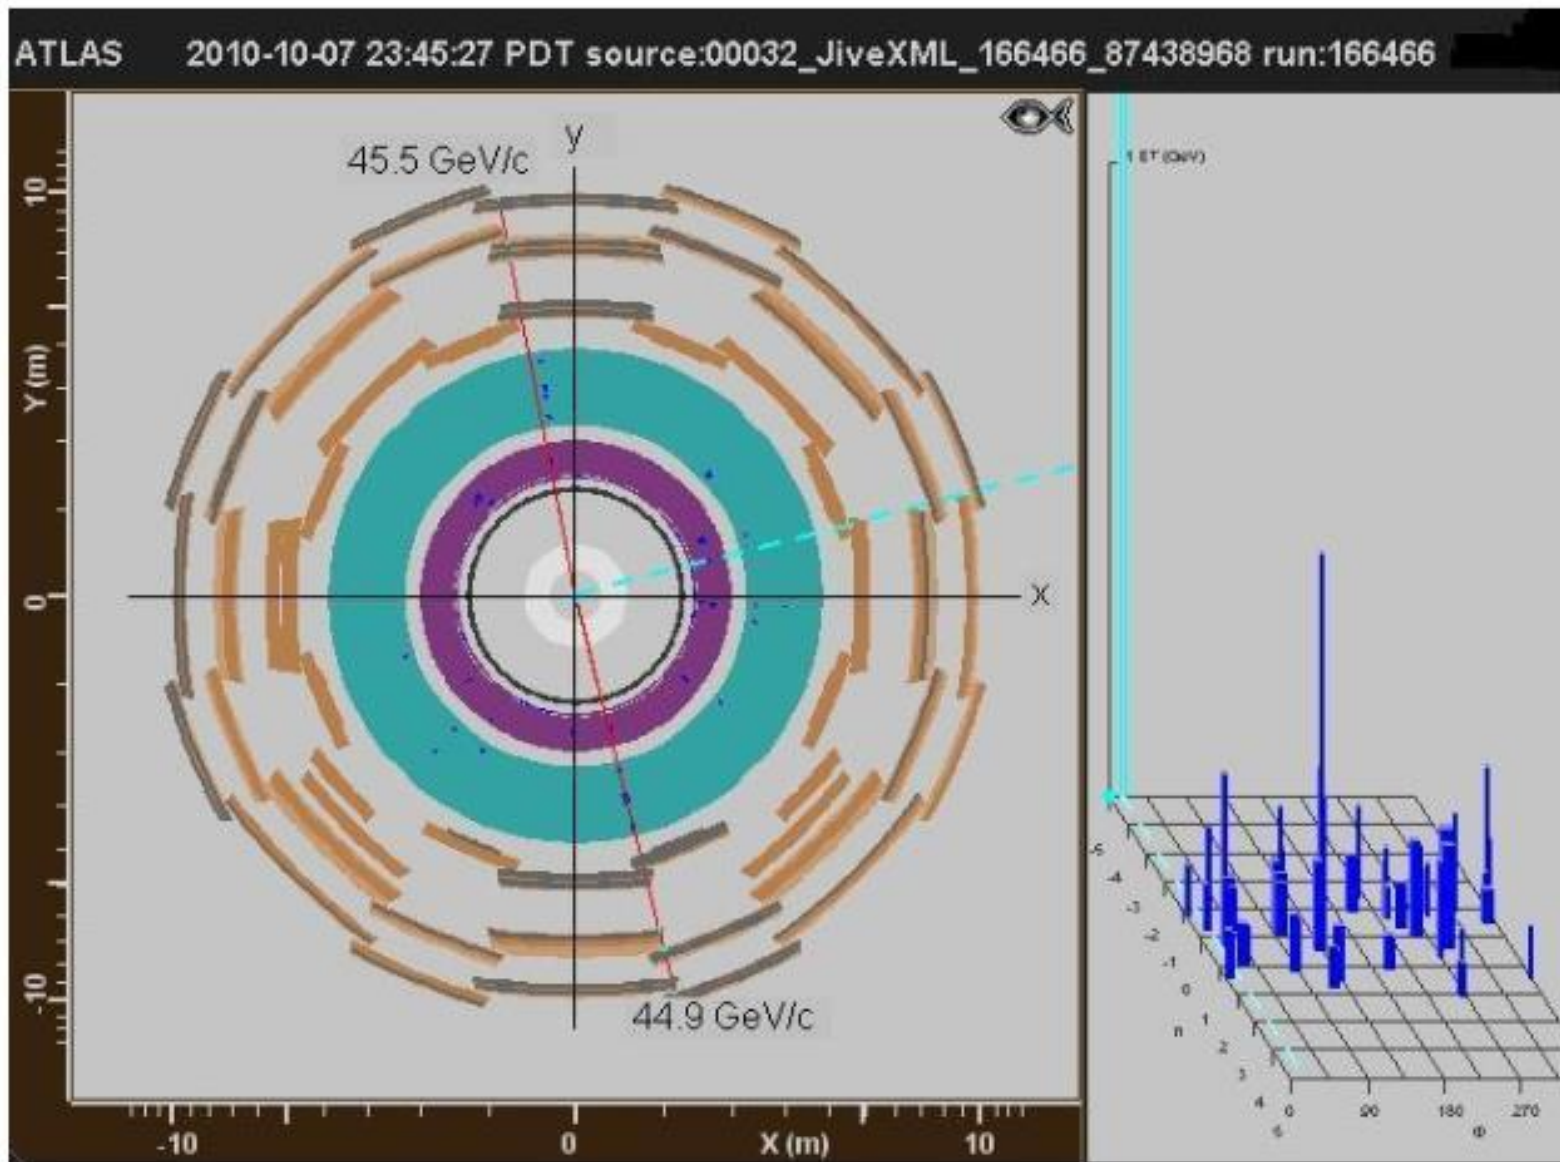

6.46 GeV/c

5.36 GeV/c

CMS Experiment at the LHC, CERN
Data recorded: 2011-May-29 10:52:22.686068 GMT
Run / Event / LS: 166033 / 458646734 / 327

CMS Experiment at the LHC, CERN

Data recorded: 2011-Jun-12 22:40:53.739733 GMT

Run / Event / LS: 166895 / 169229149 / 184

6.36 GeV/c

CMS Experiment at the LHC, CERN

Data recorded: 2011-Jun-13 00:34:56.502982 GMT

Run / Event / LS: 166895 / 434715832 / 477

Run 166466 Event 87438968

Run 166466 Event 21559713

Run 148031 Event 521117058

Run 148031 Event 267892947