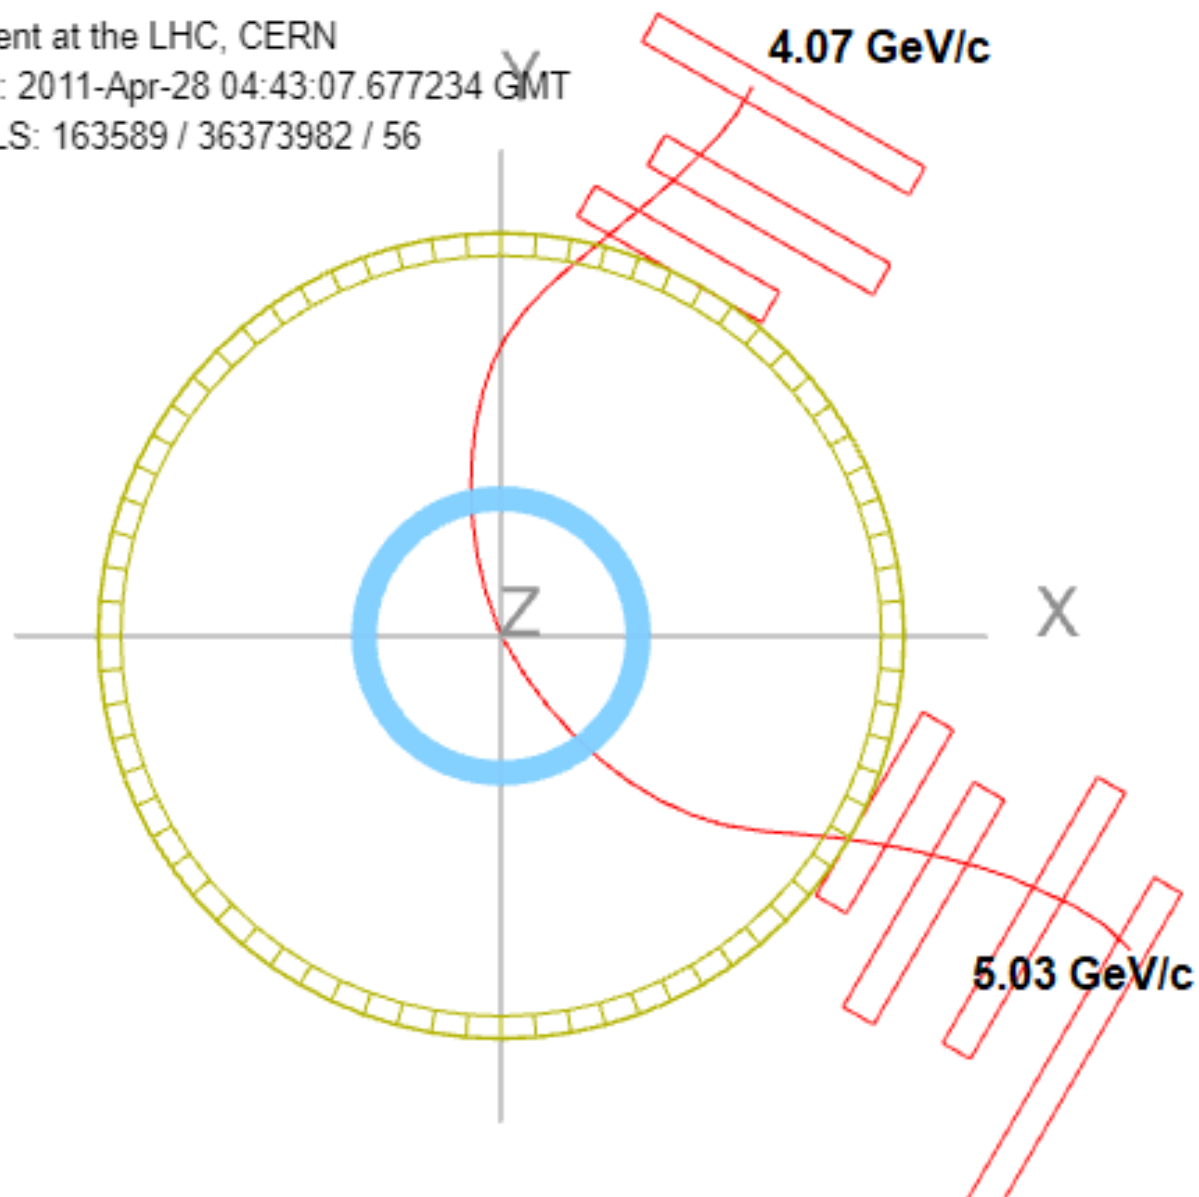

CMS Experiment at the LHC, CERN

Data recorded: 2011-May-24 22:05:14.174709 GMT

Run / Event / LS: 165617 / 162247683 / 120

CMS Experiment at the LHC, CERN
Data recorded: 2011-Apr-28 04:32:28.996840 GMT
Run / Event / LS: 163589 / 17689913 / 29

CMS Experiment at the LHC, CERN
Data recorded: 2011-Apr-28 04:43:07.677234 GMT
Run / Event / LS: 163589 / 36373982 / 56

CMS Experiment at the LHC, CERN

Data recorded: 2011-May-29 10:51:11.488092 GMT

Run / Event / LS: 166033 / 454243799 / 323

6.46 GeV/c

5.36 GeV/c

CMS Experiment at the LHC, CERN
Data recorded: 2011-May-29 10:52:22.686068 GMT
Run / Event / LS: 166033 / 458646734 / 327

CMS Experiment at the LHC, CERN

Data recorded: 2011-Jun-12 22:40:53.739733 GMT

Run / Event / LS: 166895 / 169229149 / 184

6.36 GeV/c

CMS Experiment at the LHC, CERN

Data recorded: 2011-Jun-13 00:34:56.502982 GMT

Run / Event / LS: 166895 / 434715832 / 477

Run 166466 Event 87438968

Run 166466 Event 21559713