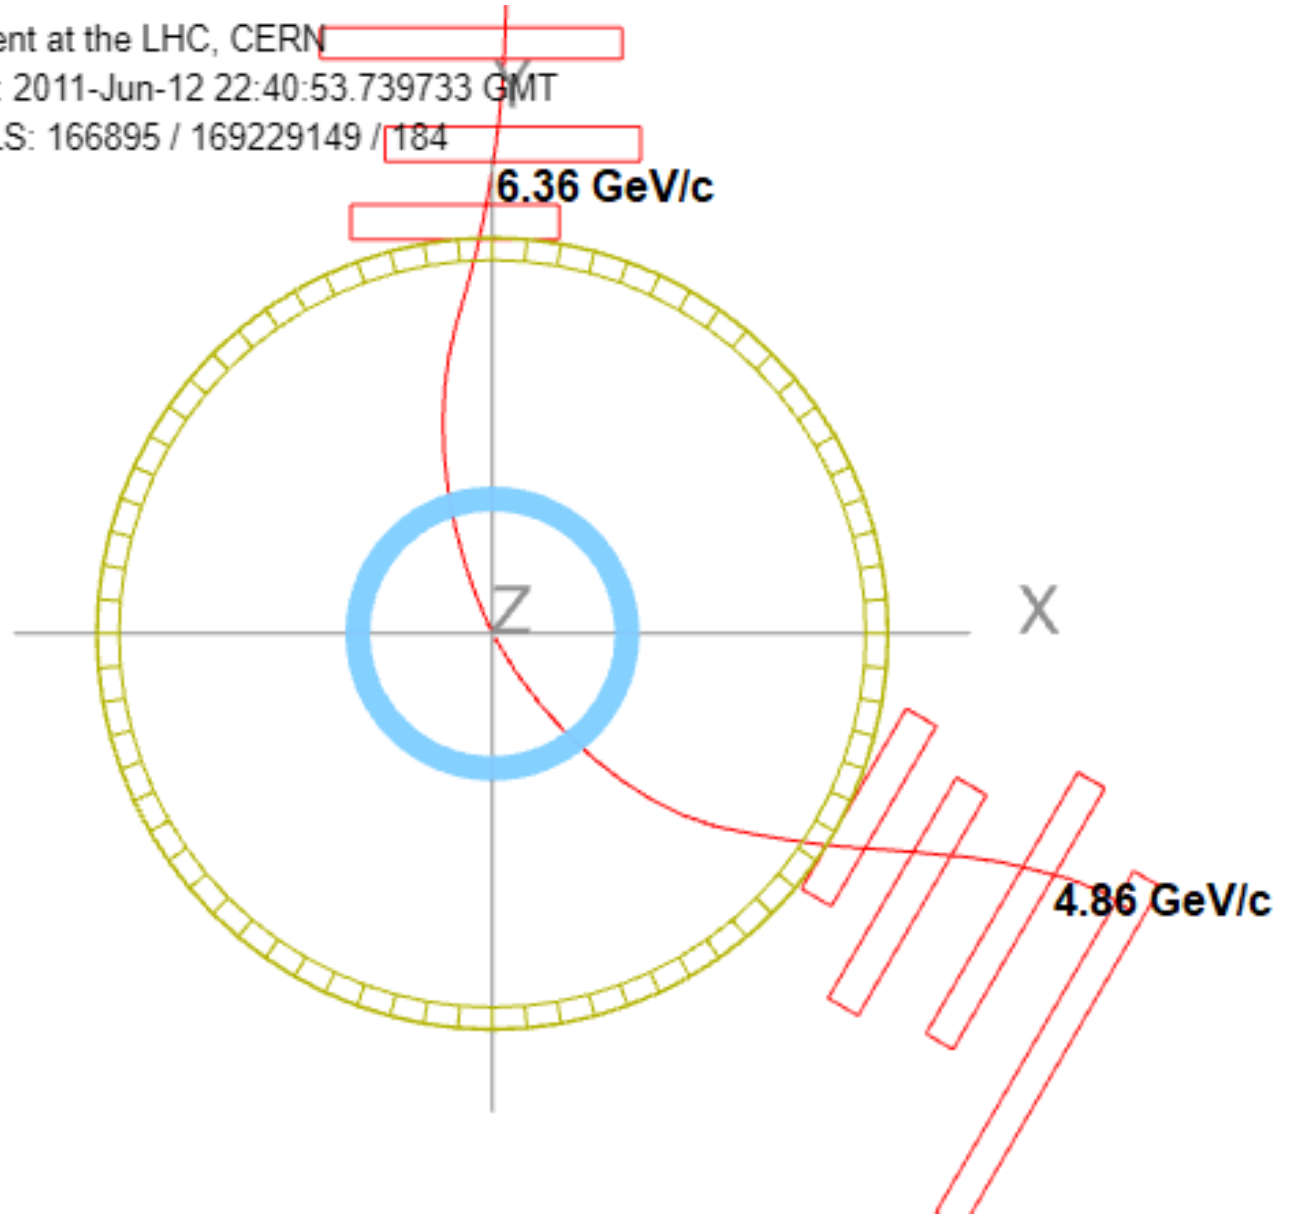

6.46 GeV/c

5.36 GeV/c

CMS Experiment at the LHC, CERN
Data recorded: 2011-May-29 10:52:22.686068 GMT
Run / Event / LS: 166033 / 458646734 / 327

CMS Experiment at the LHC, CERN

Data recorded: 2011-Jun-12 22:40:53.739733 GMT

Run / Event / LS: 166895 / 169229149 / 184

6.36 GeV/c

CMS Experiment at the LHC, CERN

Data recorded: 2011-Jun-13 00:34:56.502982 GMT

Run / Event / LS: 166895 / 434715832 / 477

Run 166466 Event 87438968

Run 166466 Event 21559713