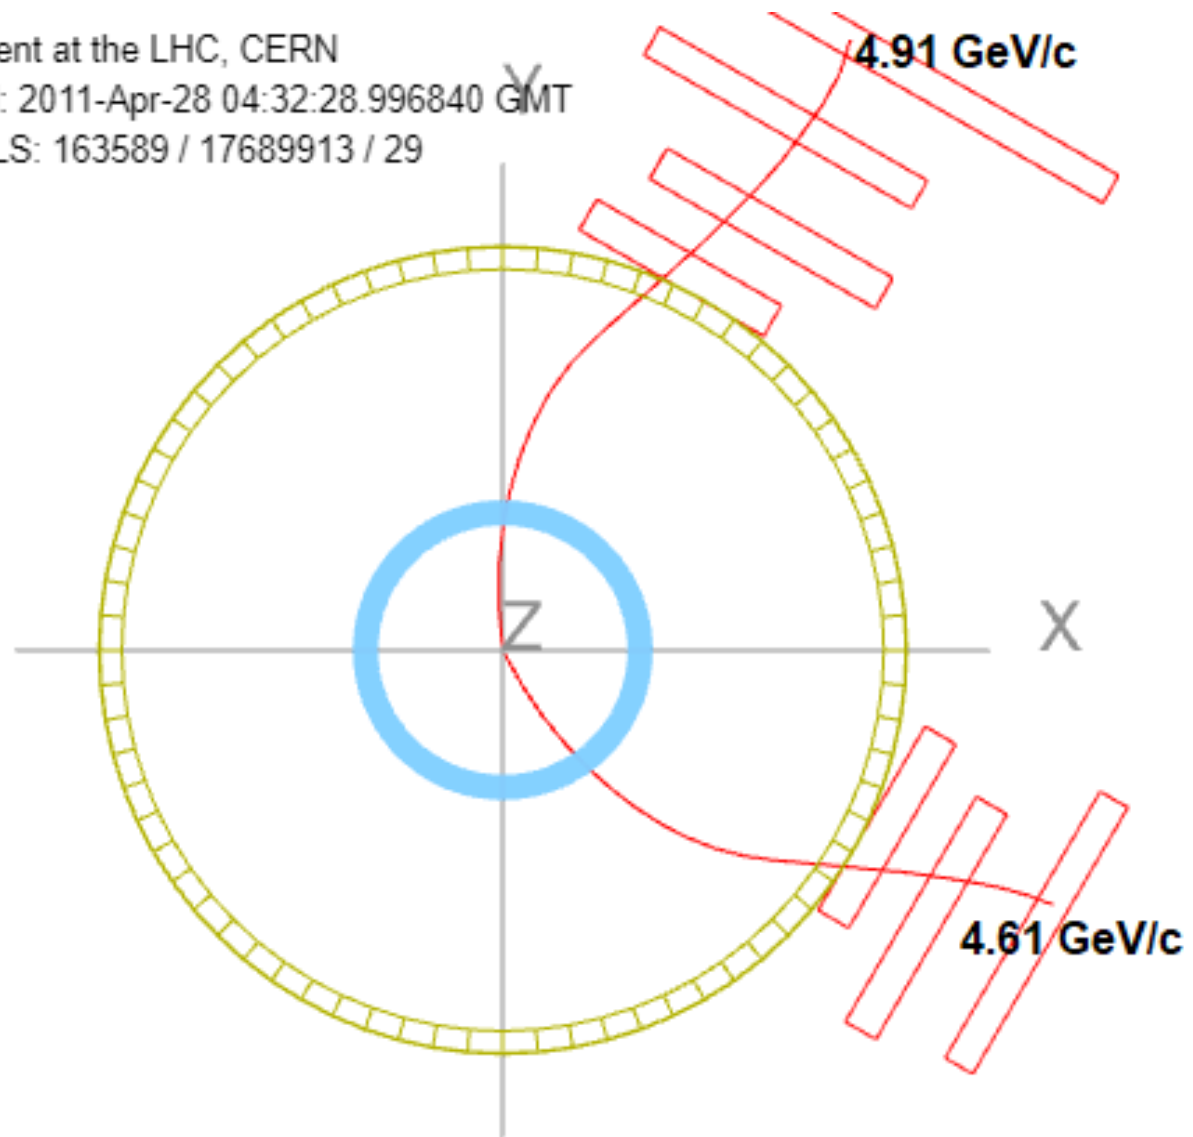

CMS Experiment at the LHC, CERN

Data recorded: 2011-May-24 22:05:14.174709 GMT

Run / Event / LS: 165617 / 162247683 / 120

CMS Experiment at the LHC, CERN
Data recorded: 2011-Apr-28 04:32:28.996840 GMT
Run / Event / LS: 163589 / 17689913 / 29

CMS Experiment at the LHC, CERN
Data recorded: 2011-Apr-28 04:43:07.677234 GMT
Run / Event / LS: 163589 / 36373982 / 56

CMS Experiment at the LHC, CERN

Data recorded: 2011-May-29 10:51:11.488092 GMT

Run / Event / LS: 166033 / 454243799 / 323

6.46 GeV/c

5.36 GeV/c

CMS Experiment at the LHC, CERN
Data recorded: 2011-May-29 10:52:22.686068 GMT
Run / Event / LS: 166033 / 458646734 / 327

CMS Experiment at the LHC, CERN

Data recorded: 2011-Jun-12 22:40:53.739733 GMT

Run / Event / LS: 166895 / 169229149 / 184

6.36 GeV/c

CMS Experiment at the LHC, CERN

Data recorded: 2011-Jun-13 00:34:56.502982 GMT

Run / Event / LS: 166895 / 434715832 / 477

Run 166466 Event 87438968

Run 166466 Event 21559713