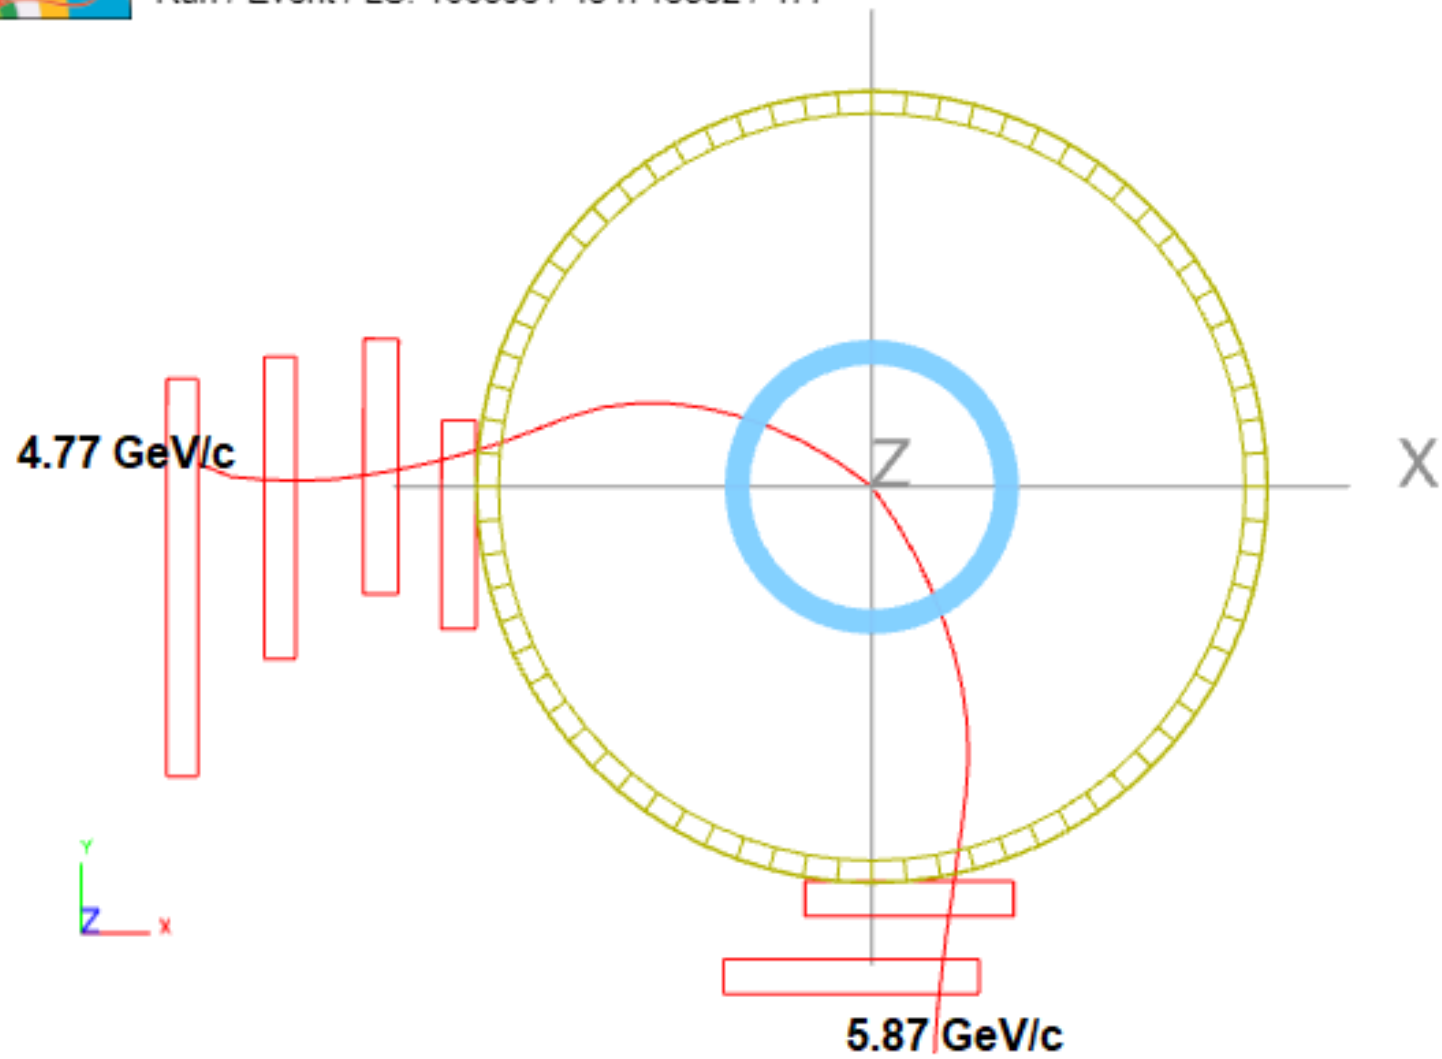

Run / Event / LS: 166895 / 169229149 / 184

6.36 GeV/c

CMS Experiment at the LHC, CERN

Data recorded: 2011-Jun-13 00:34:56.502982 GMT

Run / Event / LS: 166895 / 434715832 / 477

Run 166466 Event 87438968

Run 166466 Event 21559713

Run 148031 Event 521117058

Run 148031 Event 267892947