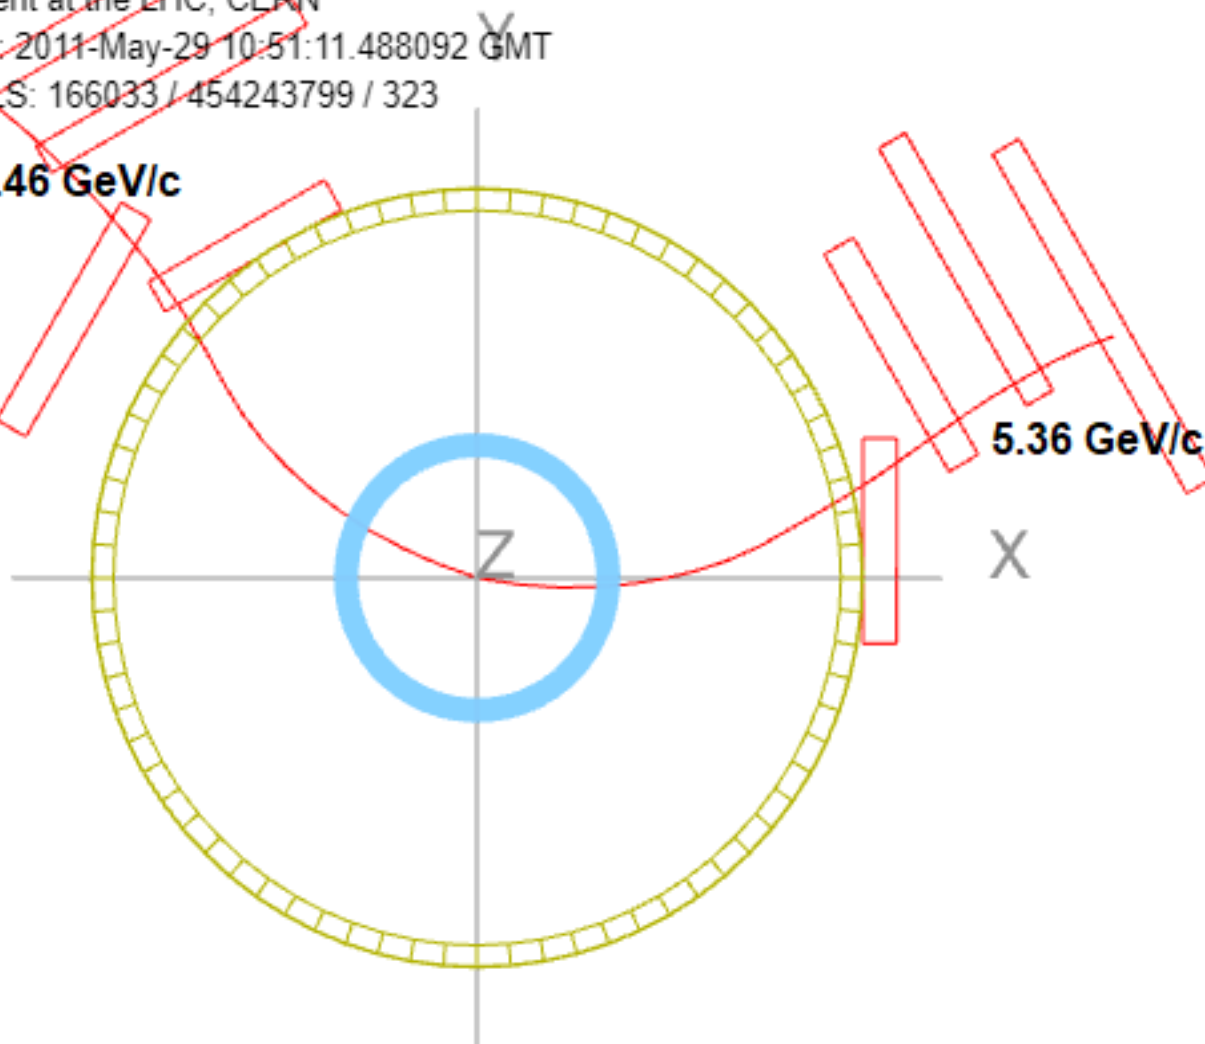

6.46 GeV/c

5.36 GeV/c

CMS Experiment at the LHC, CERN
Data recorded: 2011-May-29 10:52:22.686068 GMT
Run / Event / LS: 166033 / 458646734 / 327

CMS Experiment at the LHC, CERN

Data recorded: 2011-Jun-12 22:40:53.739733 GMT

Run / Event / LS: 166895 / 169229149 / 184

6.36 GeV/c

CMS Experiment at the LHC, CERN

Data recorded: 2011-Jun-13 00:34:56.502982 GMT

Run / Event / LS: 166895 / 434715832 / 477

Run 166466 Event 87438968

Run 166466 Event 21559713