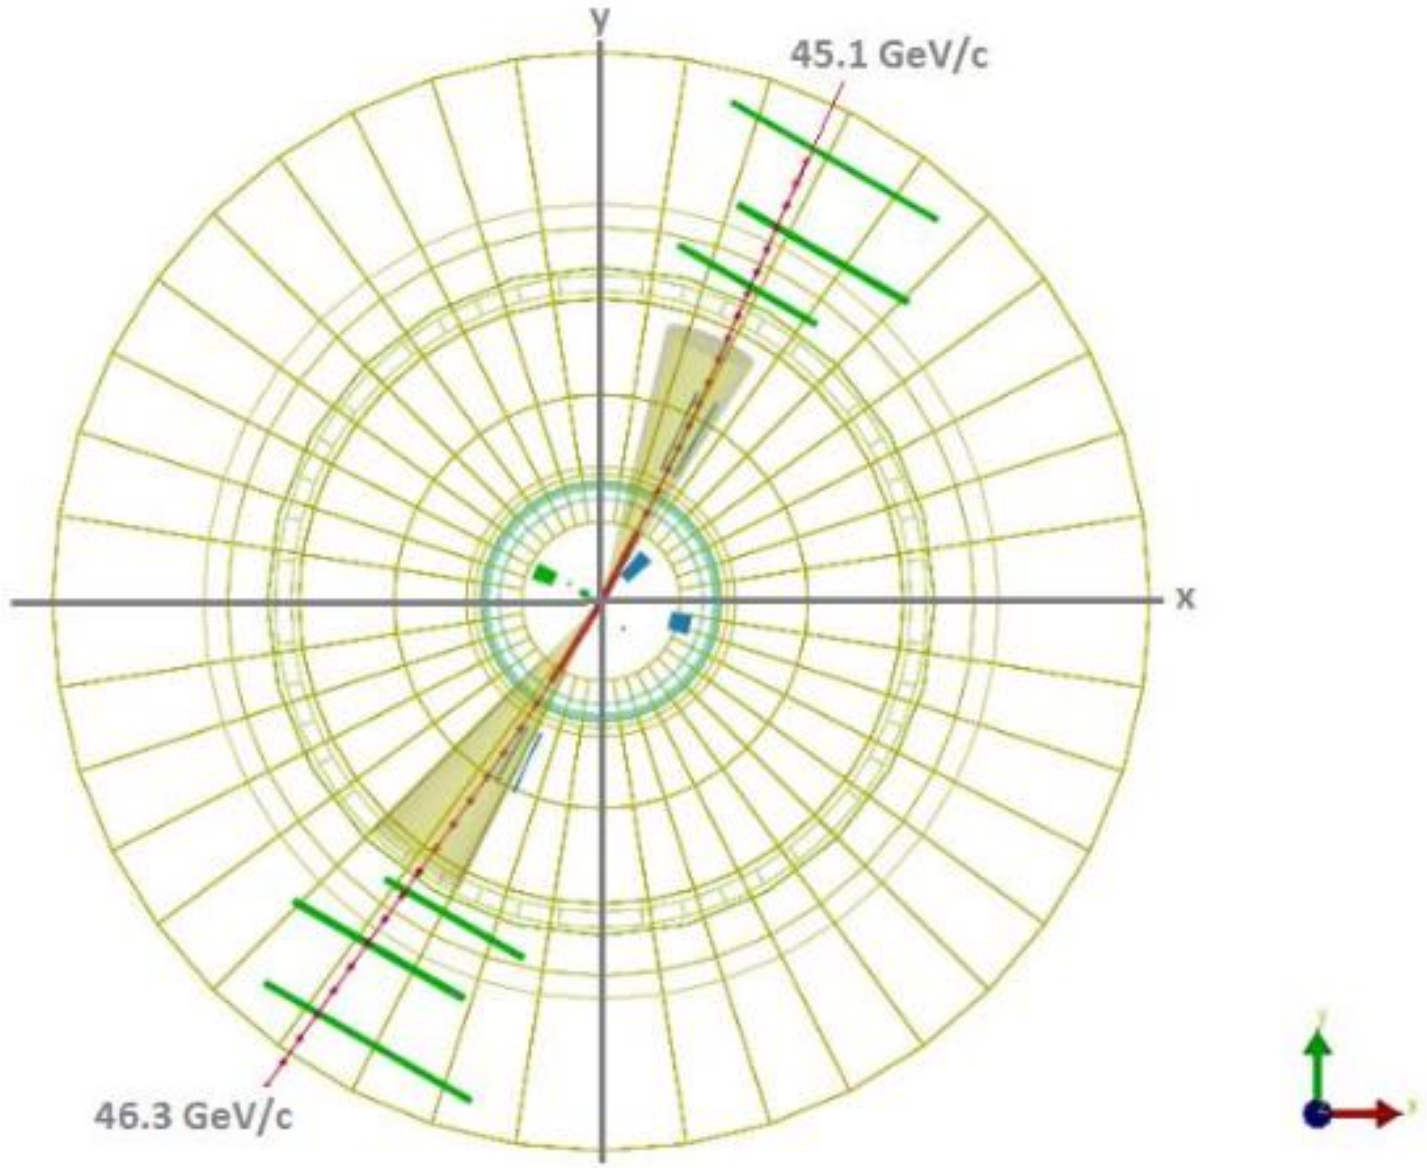

Run 148031 Event 521117058