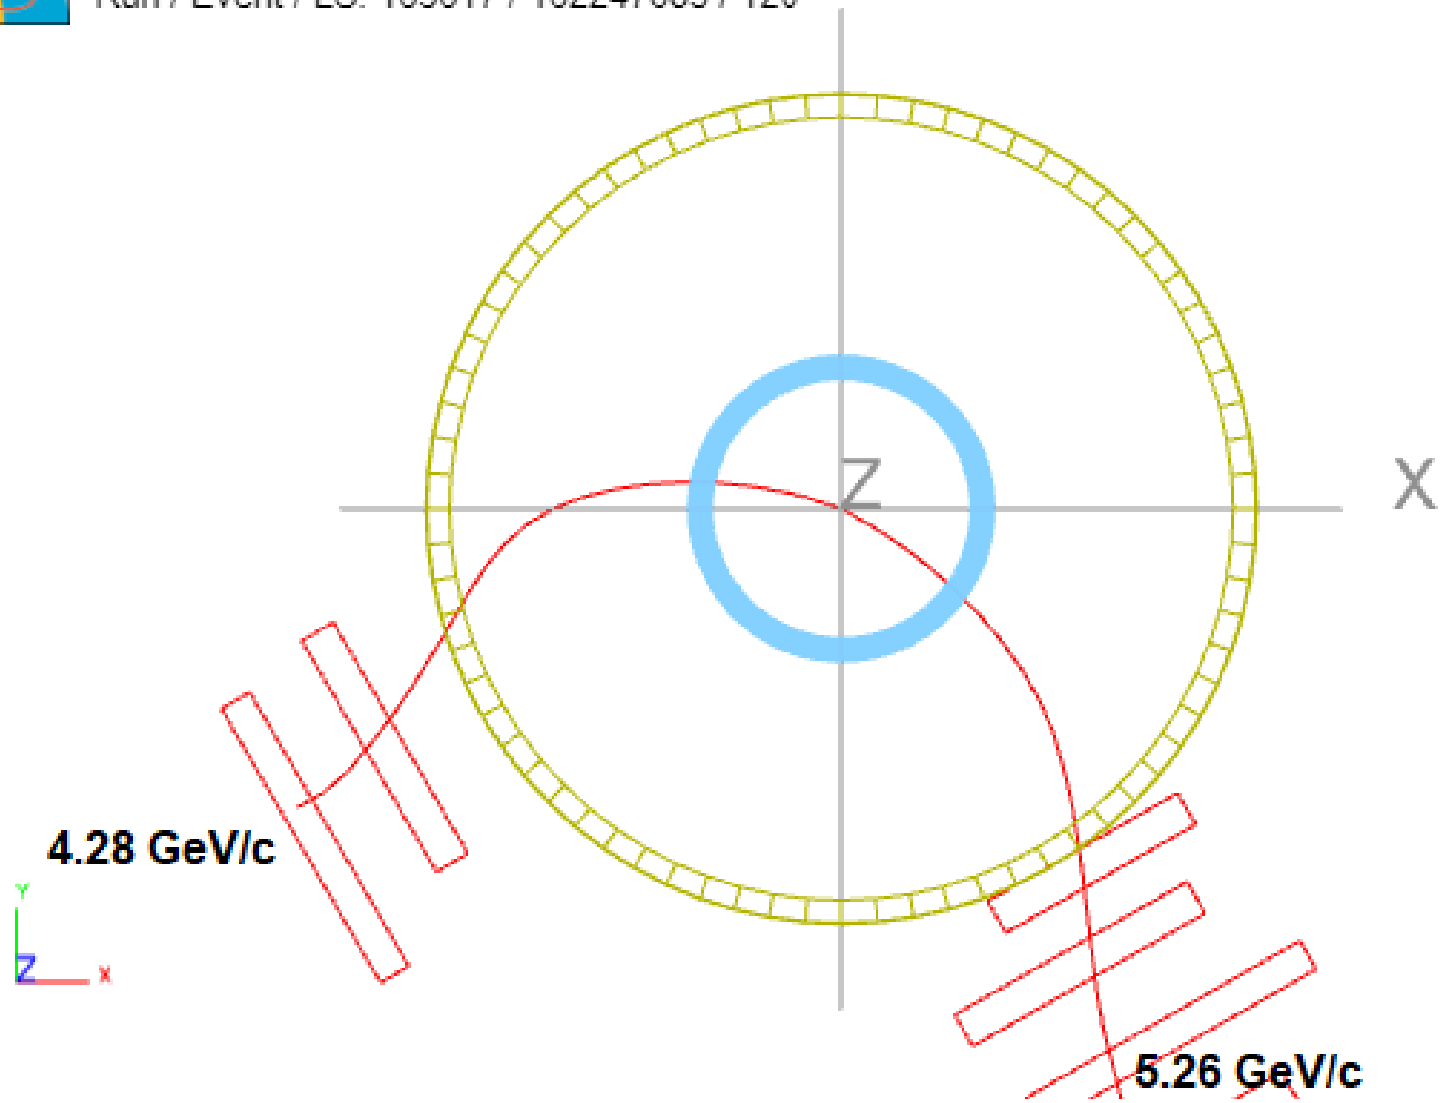

CMS Experiment at the LHC, CERN

Data recorded: 2011-May-24 22:05:14.174709 GMT

Run / Event / LS: 165617 / 162247683 / 120