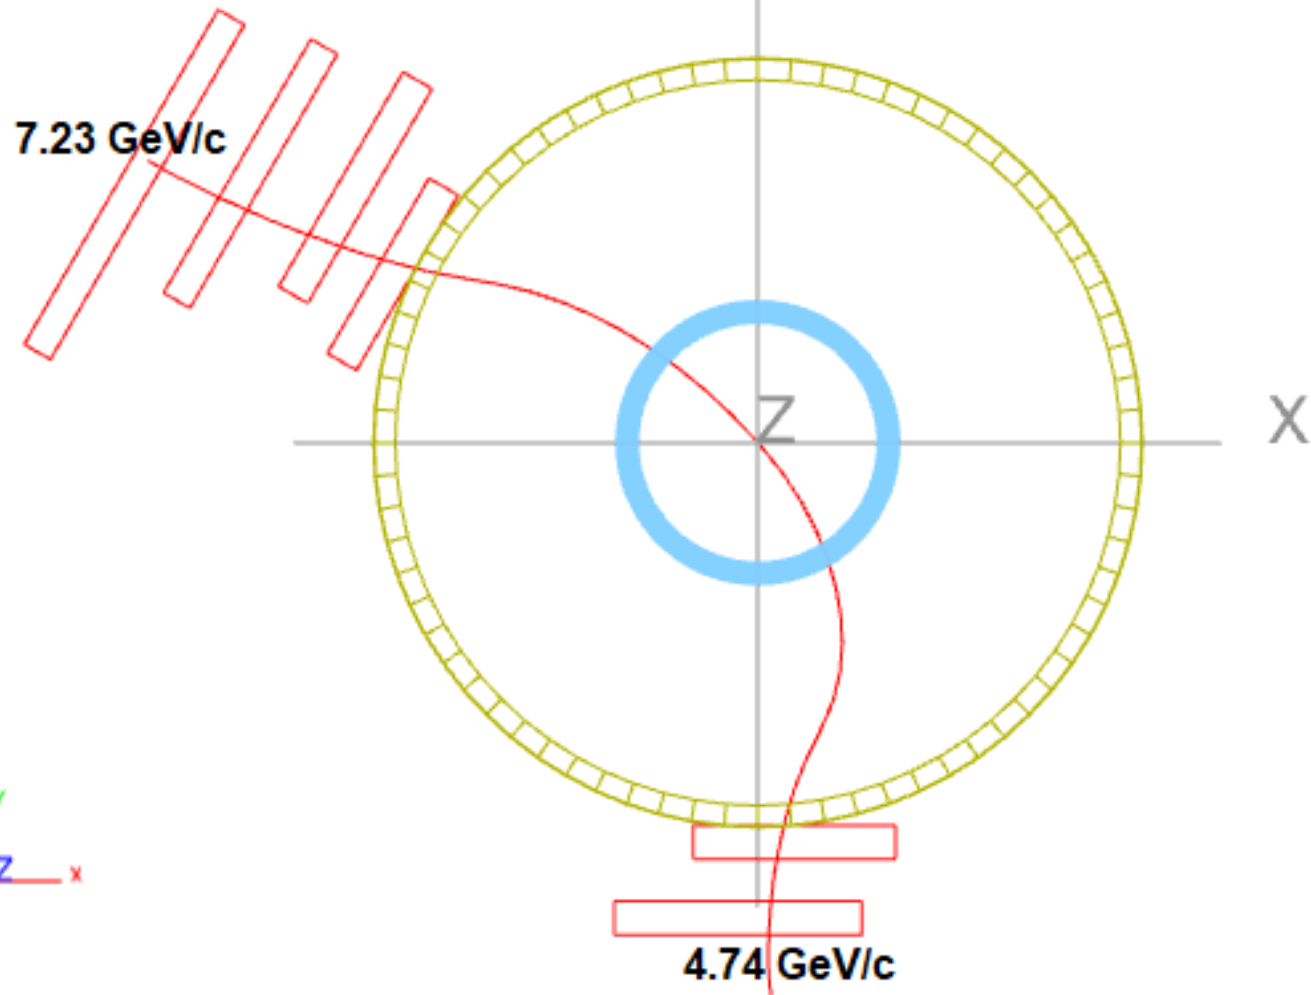

6.46 GeV/c

5.36 GeV/c

CMS Experiment at the LHC, CERN
Data recorded: 2011-May-29 10:52:22.686068 GMT
Run / Event / LS: 166033 / 458646734 / 327

CMS Experiment at the LHC, CERN

Data recorded: 2011-Jun-12 22:40:53.739733 GMT

Run / Event / LS: 166895 / 169229149 / 184

6.36 GeV/c

CMS Experiment at the LHC, CERN

Data recorded: 2011-Jun-13 00:34:56.502982 GMT

Run / Event / LS: 166895 / 434715832 / 477

Run 166466 Event 87438968

Run 166466 Event 21559713