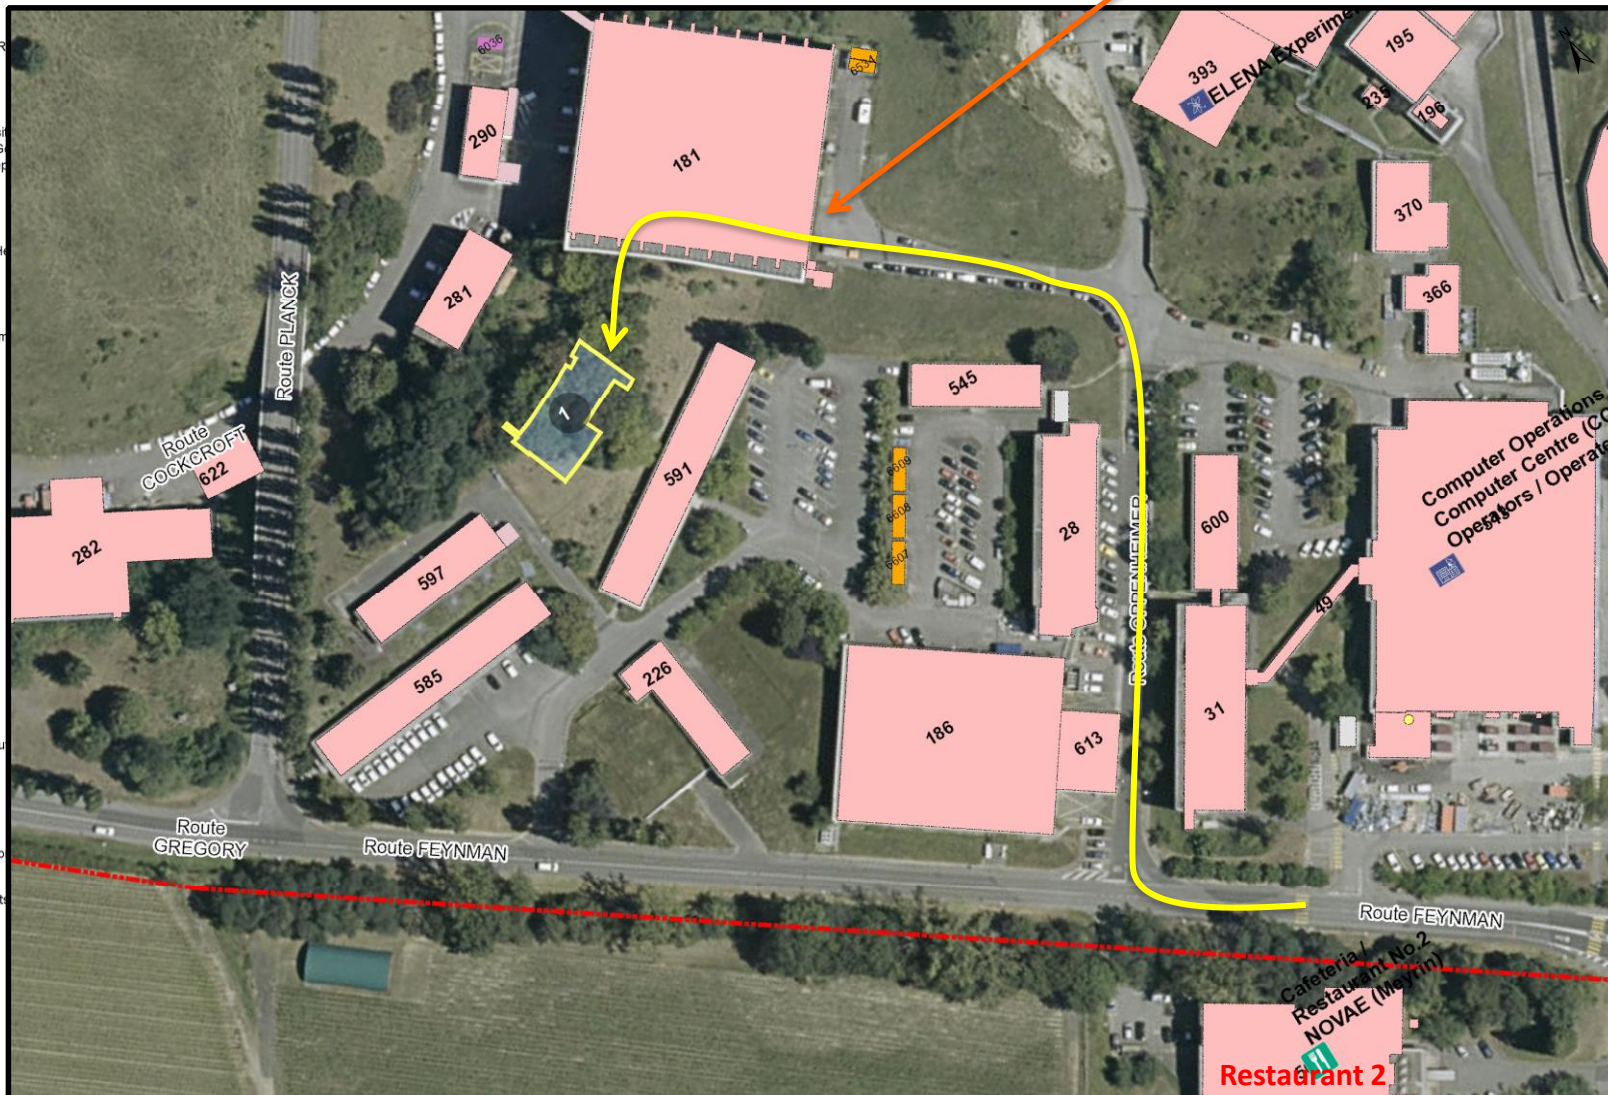

# 375/T2-A11 – Séta a 2-es étteremtől

## Main Points Of Interest

- CERN Reception and Shop - Reception et boutique CERN
- CERN Access Cards
- Service Desk
- Goods Reception (Prevision site) / Reception marchandises Pr, G / Reception (Meyrin site) - Reception Marchandises Meyri
- TRAM Stop
- Bus Stop
- Helicopter Platform Meyrin; Helicopter Platform Pt5
- Fire Brigade / Pompiers
- HUG/SMUR
- Infirmary/Medical service; Infirmerie / Service (infirmerie)
- Globe
- Microcosm
- Restaurants
- Accomodation
- Bank
- Post Office

## Other Points Of Interest

- Entrance
- Pedestrian/Bicycle Entrance
- Custom
- Users Office
- Bus Stop
- Car Pool
- Fuel Pump
- Long-term Parking
- Experiments
- Computer Operations - Computer Operators / Operateurs
- Control Room
- Electronics Pool
- Training center
- CERN library desk (Central Library)
- Big-Bang passport
- Nursery School/Jardin d'enfants
- Carlson Wagonlit
- UNIQA CERN Office
- Fitness Trail
- CERN Football Field
- CERN Rugby Field
- Picnic Area