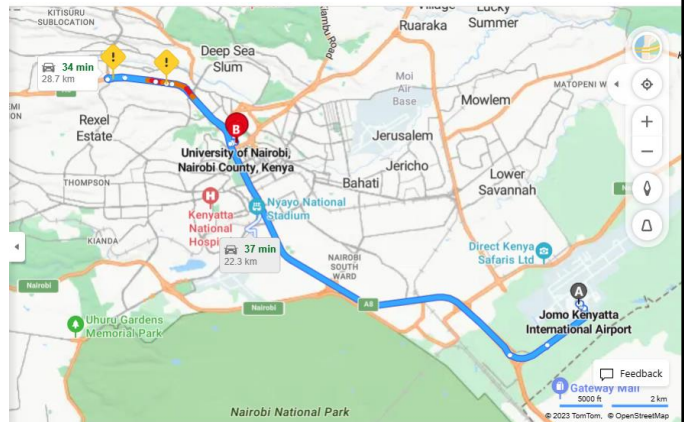

ACCESSIBILITY

- International flights to Kenya**
1. Kenya airways
 2. Ethiopia Airways
 3. Turkish Airlines
 4. Qatar Airways
 5. Air France
 6. British Airways KLM
 7. Lufthansa
 8. Swiss International Airlines
 9. Etihad Airways
 10. Emirates
 11. Egypt Air

- No visa Requirement for Most African Countries

UNIVERSITY OF NAIROBI

Located within The City of Nairobi

UNIVERSITY OF NAIROBI FROM JOMO KENYATTA INTERNATIONAL AIRPORT

20-40 min

University of Nairobi

<http://www.uonbi.ac.ke>