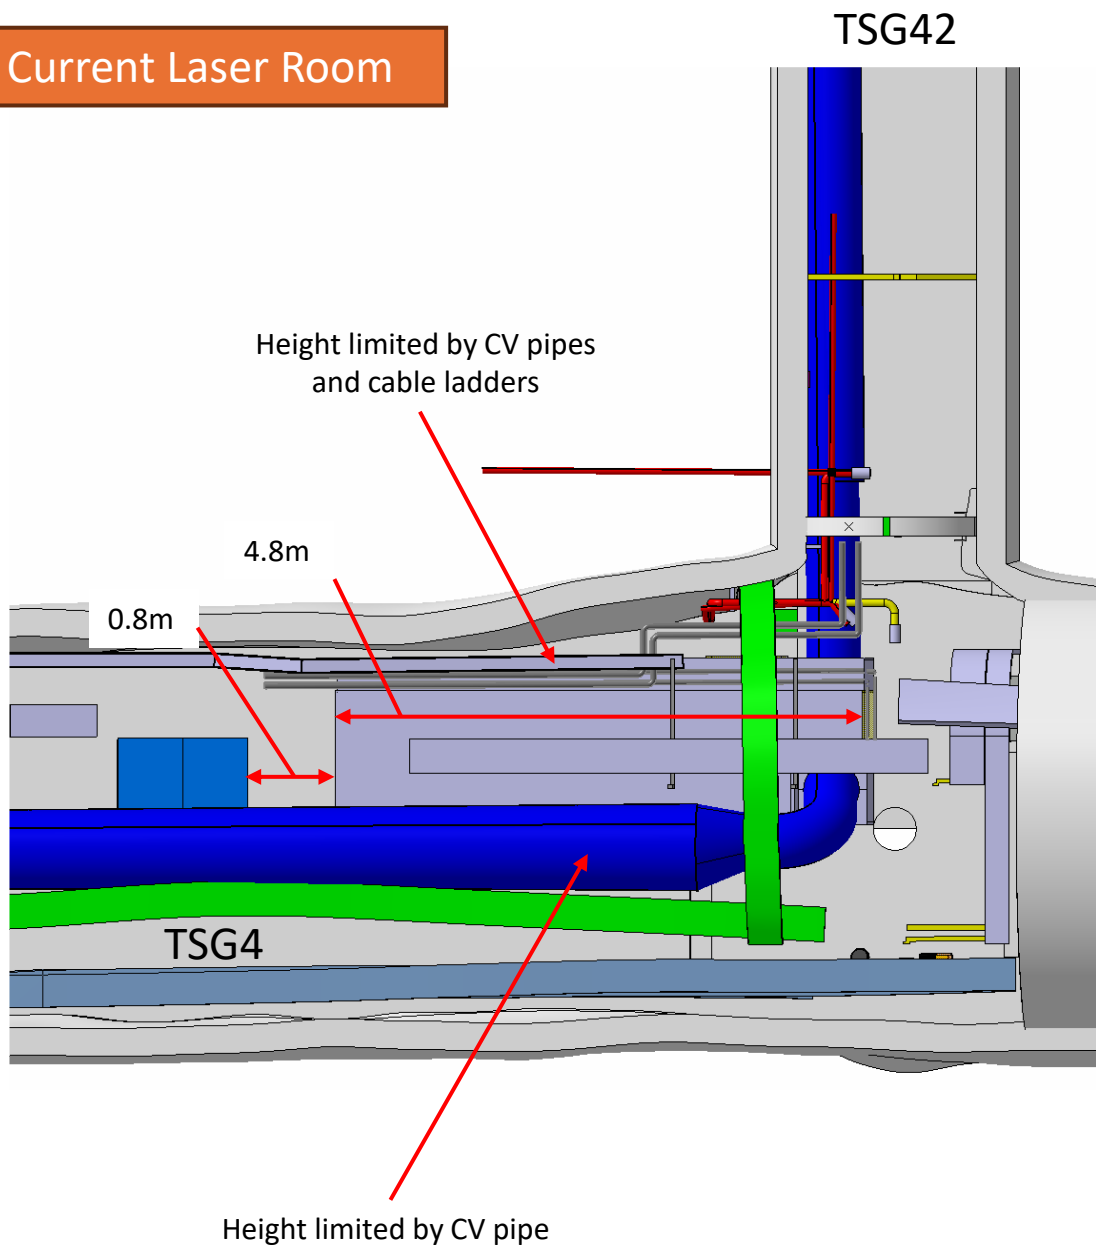

AWAKE 2C _ UV Laser Room TSG4_TSG42

Current Laser Room

TSG42