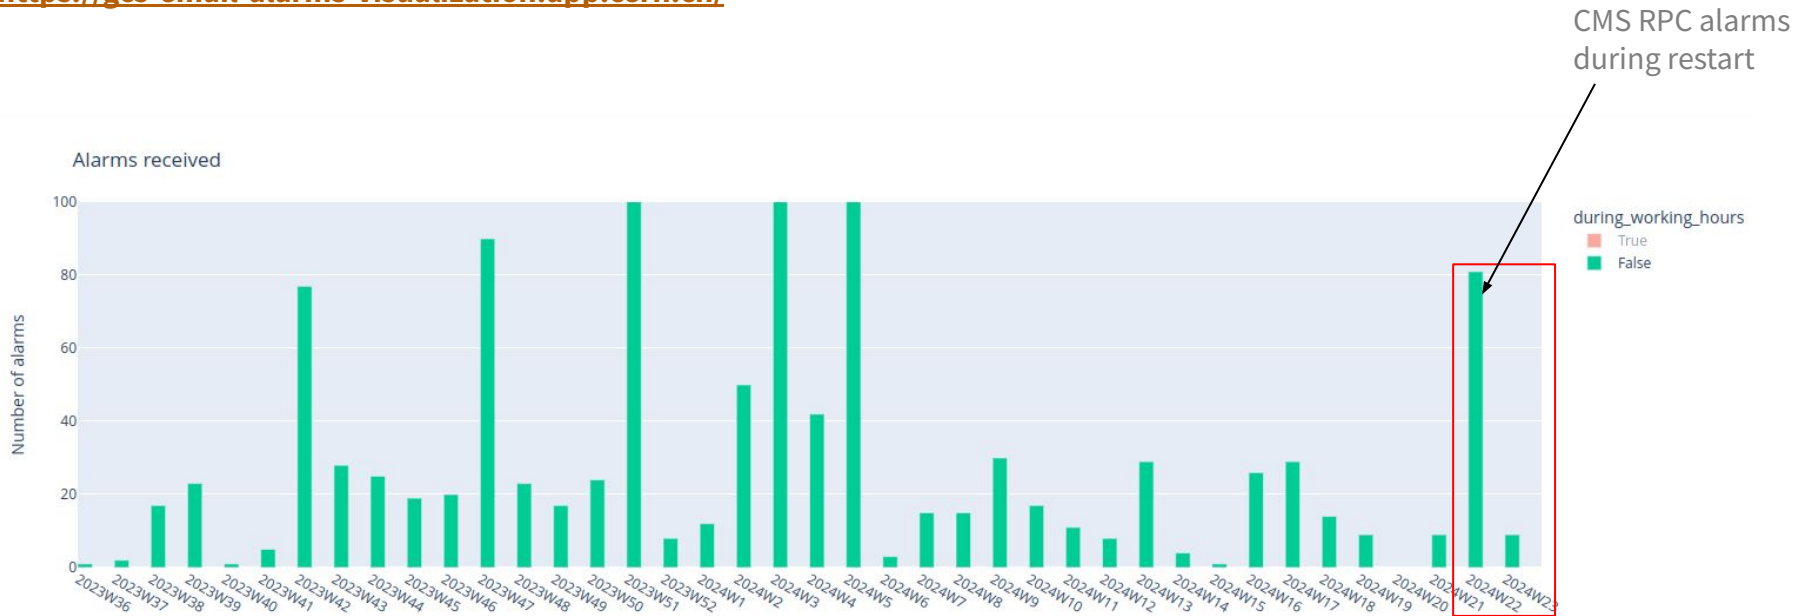

Alarm statistics w22-23

G. Rigoletti

EP-DT
Detector Technologies

Alarms statistics

<https://gcs-email-alarms-visualization.app.cern.ch/>

CMS RPC alarms during restart

during_working_hours
True
False

Alarms w22-23