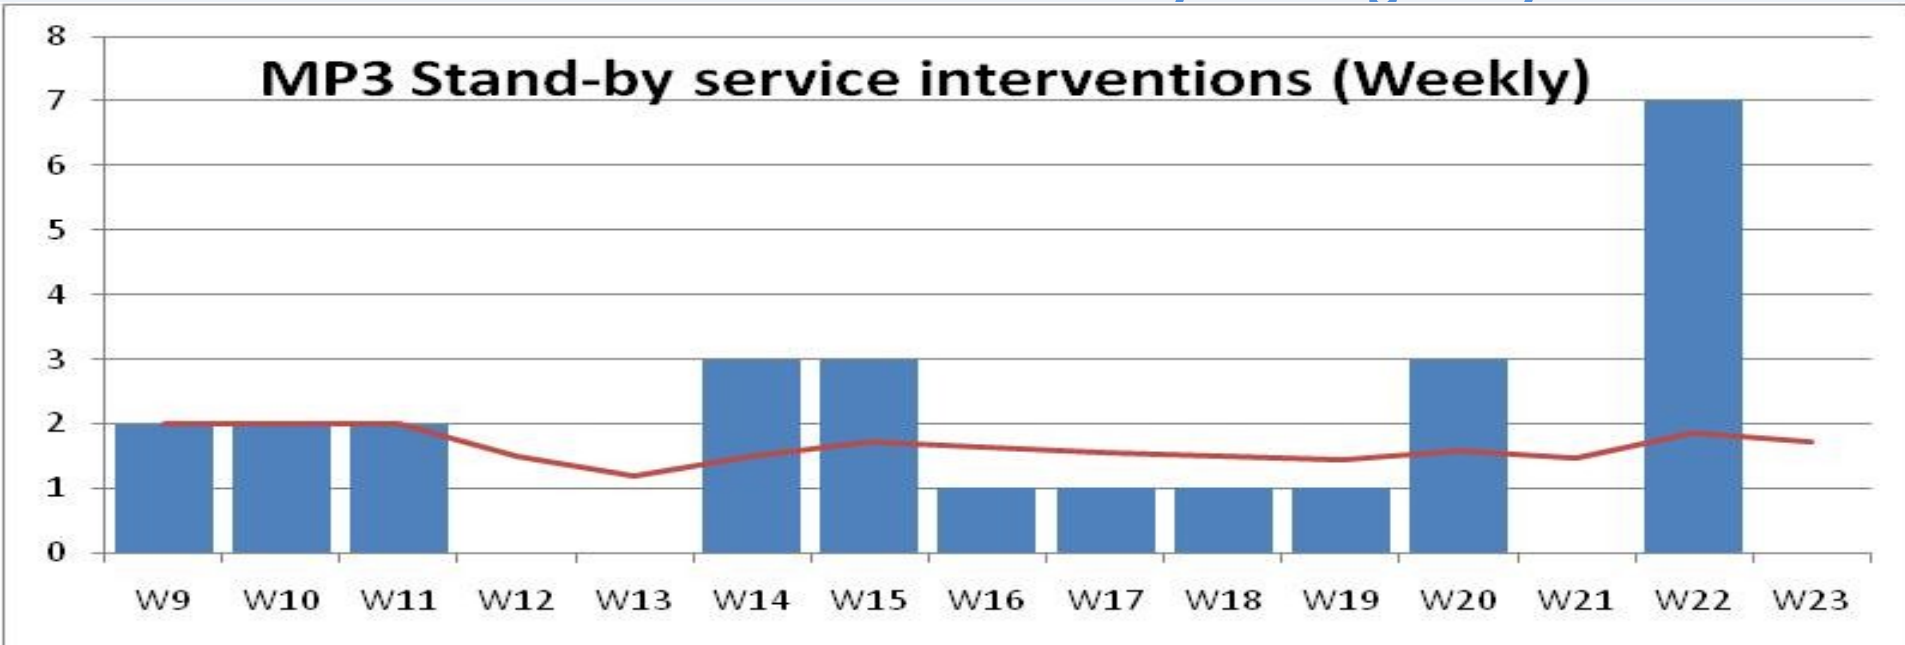

MP3 Piquet

Progress meeting

- **What have we (not) done ?**
- **Main interventions**
- **Reminder: Working rules**
- **Continuation / Feedback**

MP3 Piquet

- What have we done ? : 26 interventions / Average ≈ 2 /week