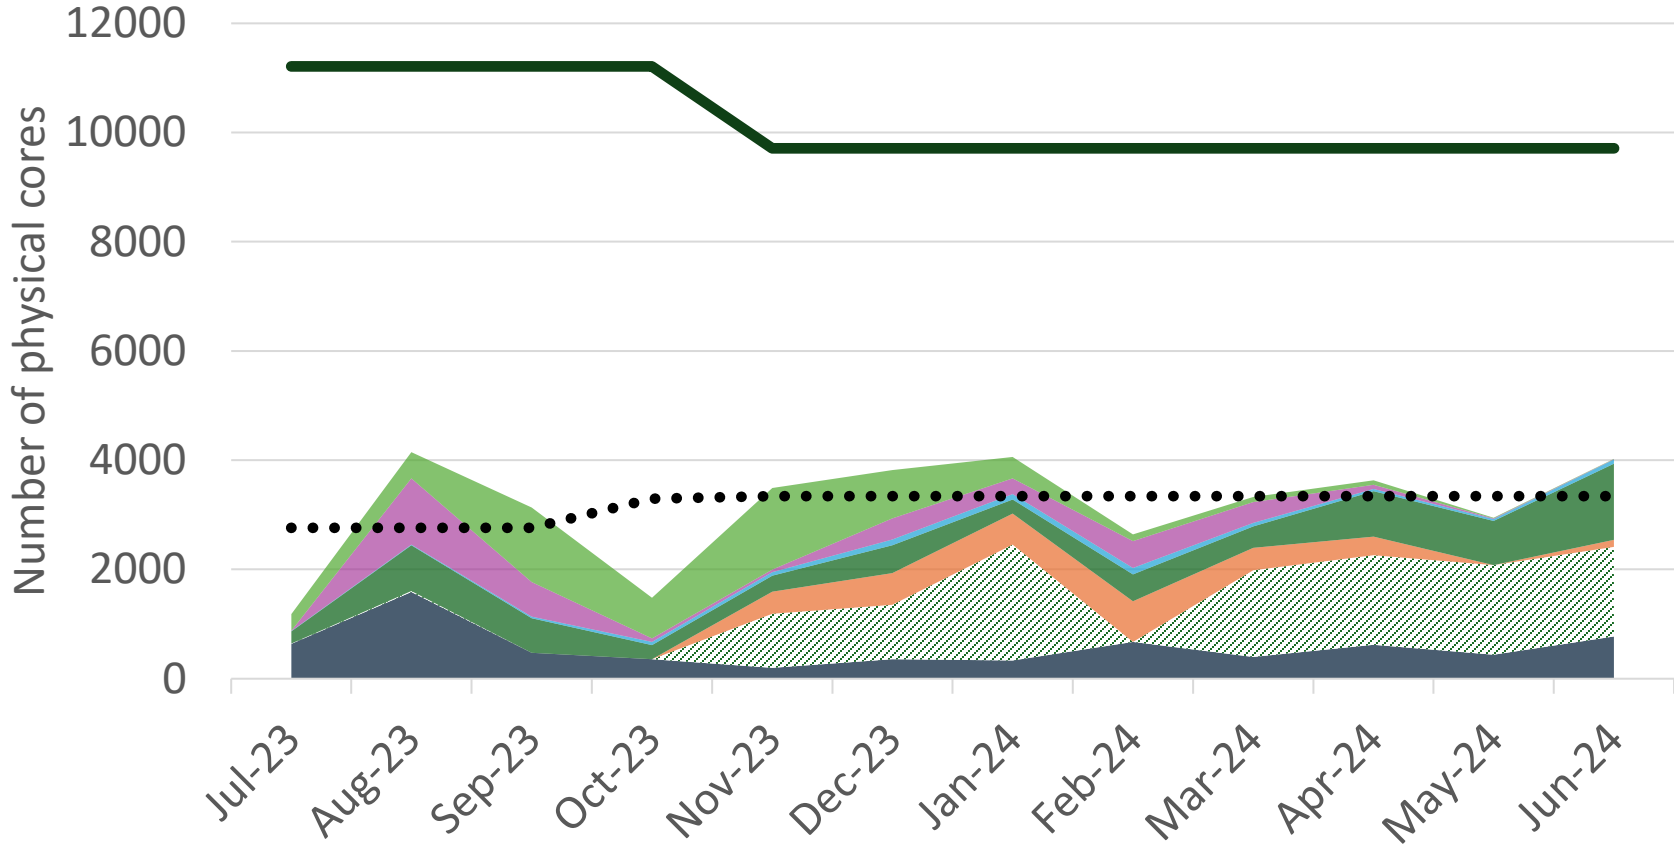

Science and
Technology
Facilities Council

Scientific Computing

IRIS at GridPP

D. Chekrygina

iris

CPU Use

Requested and allocated

Activity	CPU (logical cores) Tier1+2	Disk(Tier1) [TB] – not inc. S3!	Disk(Tier2) [TB]	Tape [TB]
DUNE	800	1025	2975	200
Euclid (LensMC)	3000		20	
Jlab/Clas12	1008			
Ligo	1000		500?	
LSST:UK(Rucio CE with Grid CPU)	131	1200		
LZ	520		3000	
Microboone	670		400	
Summary	7129	2725 (4510)	6875	
Assumed capacity	6120 (physical cores)	2954	6300	