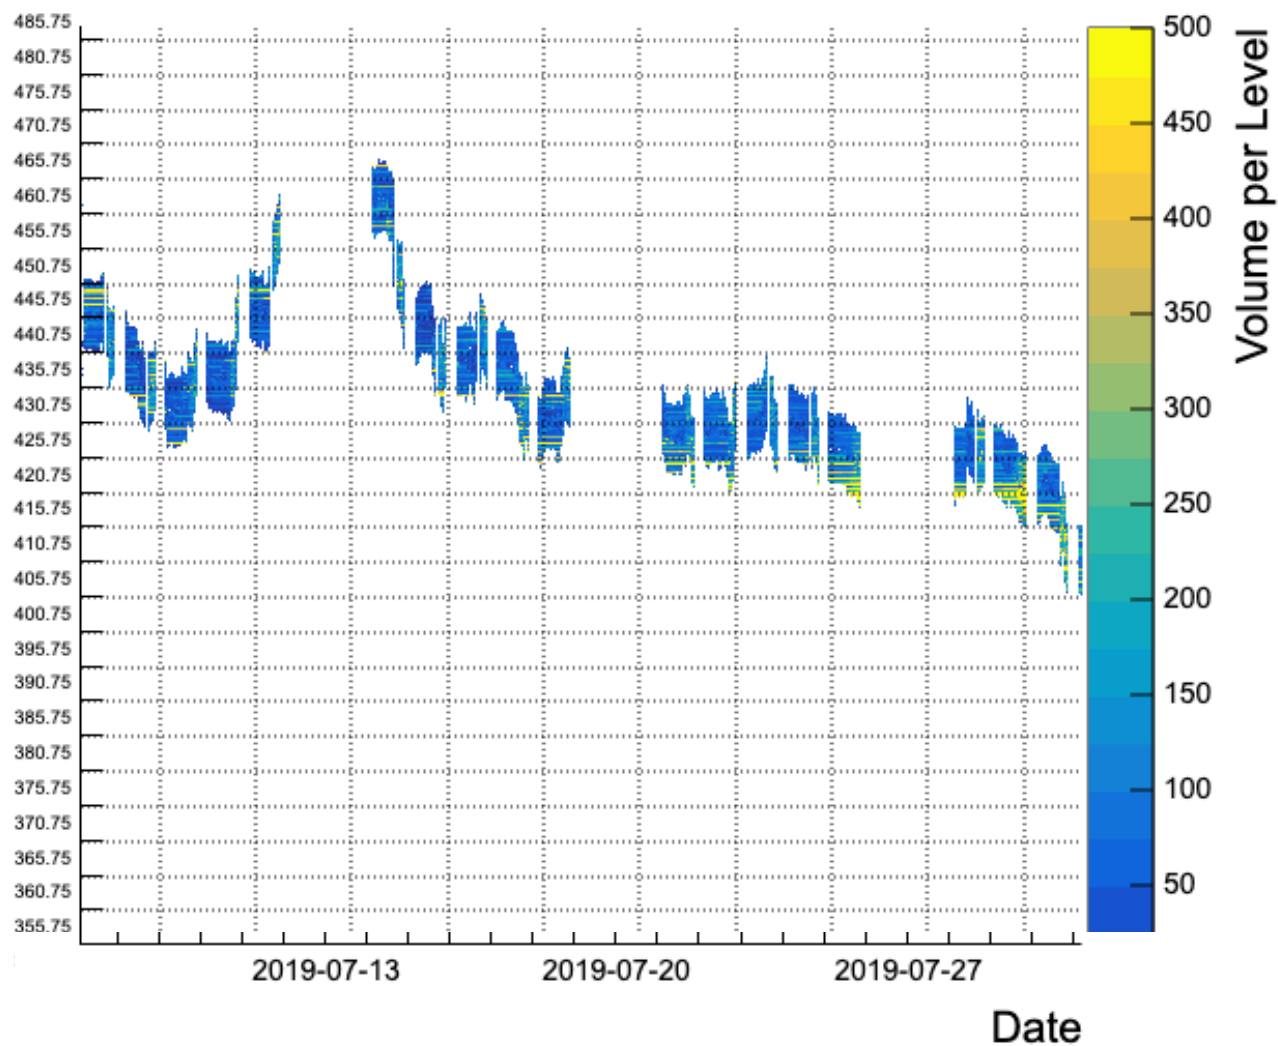

2019-07-08 00:00 - 2019-08-01 03:17

Data Format

2EB

for each traffic light:
for each car:
for each wheel:
size, weight,...

Figure 1: Running time/cost trade-off for various systems under test.

Figure 1: Running time/cost trade-off for various systems under test.