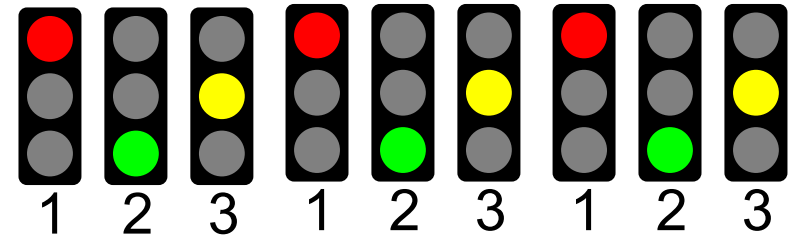

2019-07-08 00:00 - 2019-08-01 03:17

Data Format

2EB

for each traffic light:
for each car:
for each wheel:
size, weight,...

Figure 1: Running time/cost trade-off for various systems under test.

Figure 1: Running time/cost trade-off for various systems under test.