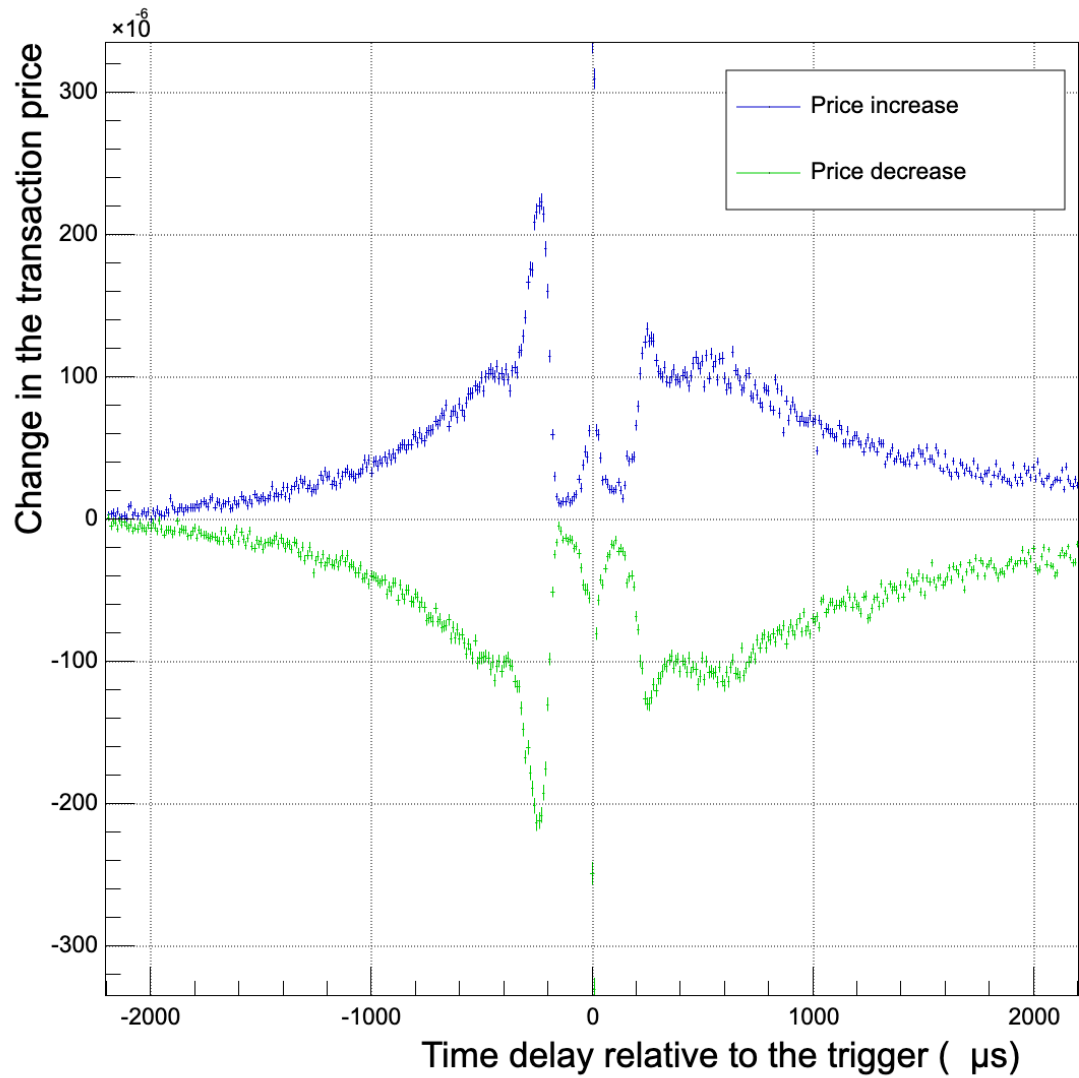

2019-07-08 00:00 - 2019-08-01 03:17

Data Format

2EB

for each traffic light:
for each car:
for each wheel:
size, weight,...

Figure 1: Running time/cost trade-off for various systems under test.

Figure 1: Running time/cost trade-off for various systems under test.