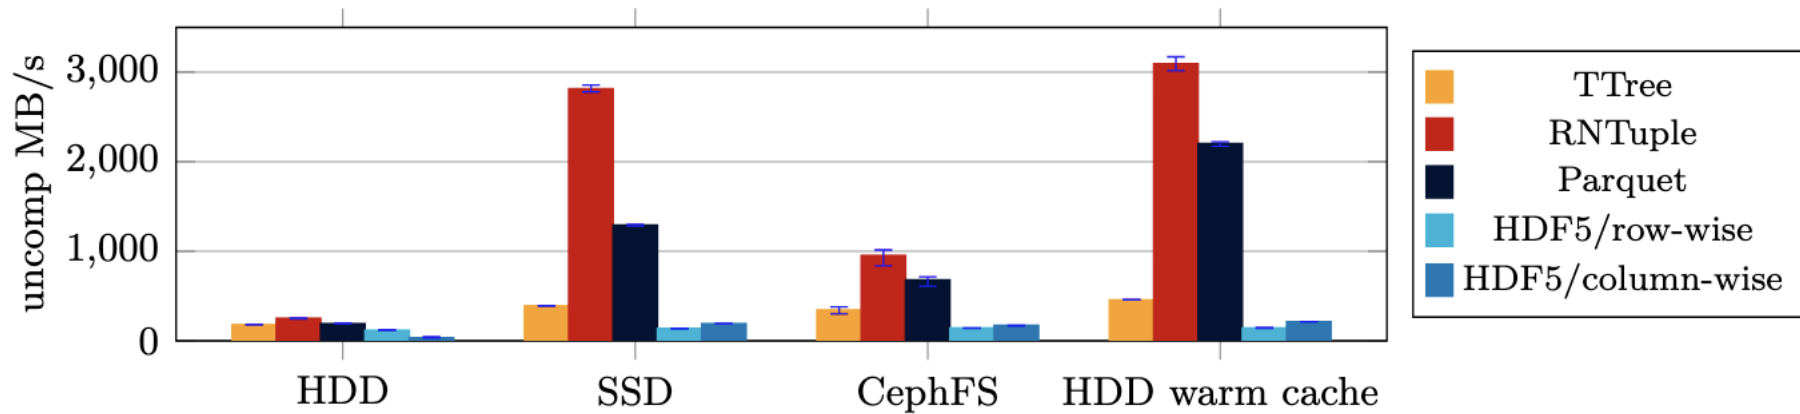

2019-07-08 00:00 - 2019-08-01 03:17

Data Format

2EB

for each traffic light:
for each car:
for each wheel:
size, weight,...

Figure 1: Running time/cost trade-off for various systems under test.

Figure 1: Running time/cost trade-off for various systems under test.