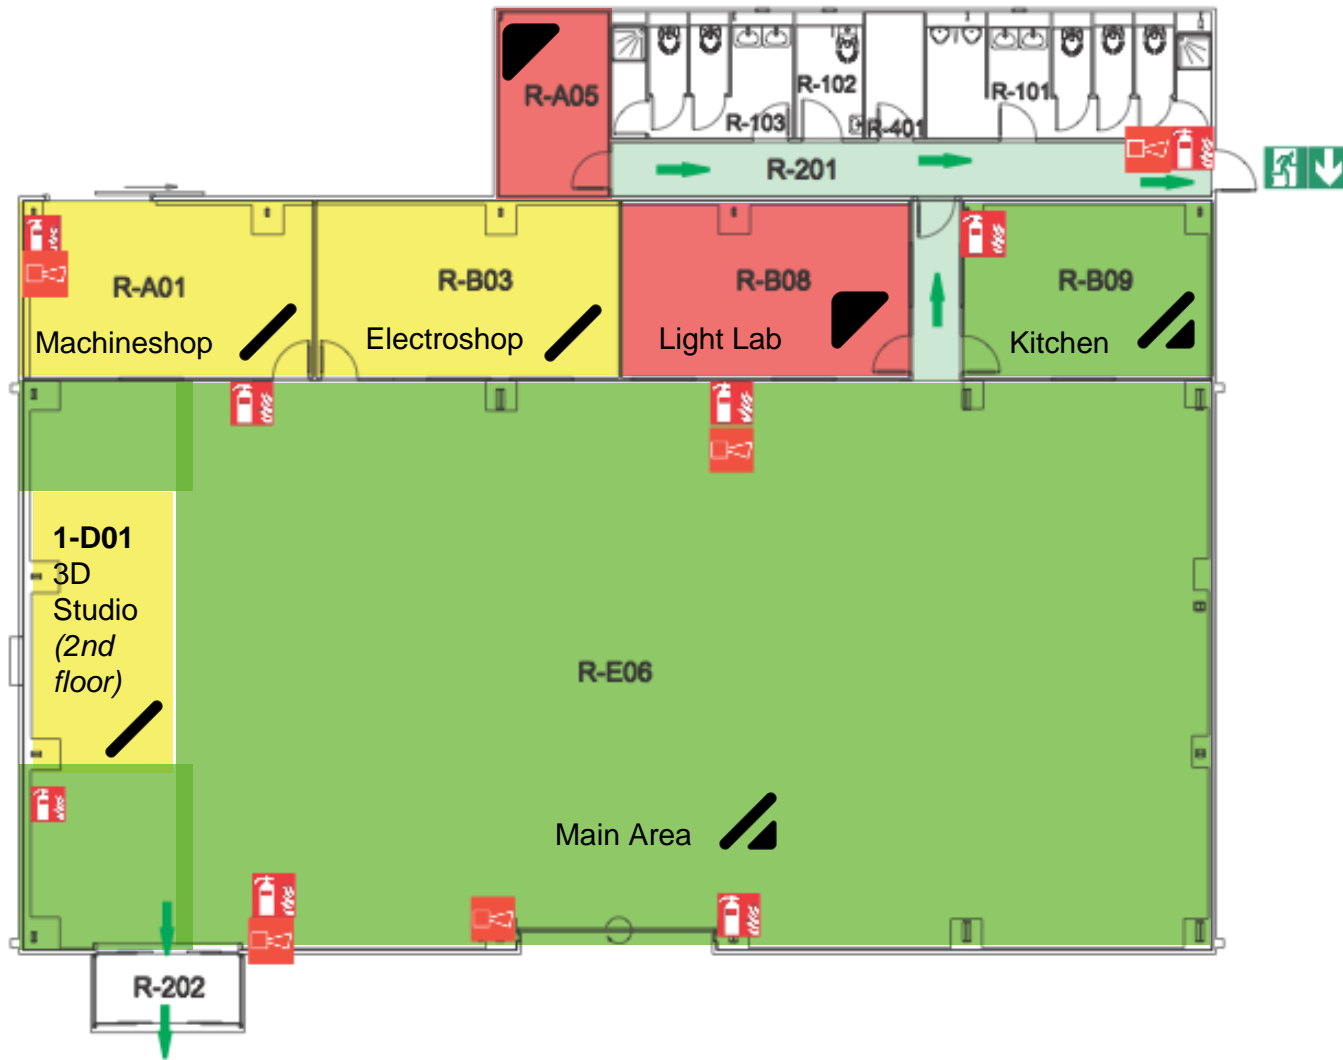

	Free to use	
	green	
	Work under supervision	
	yellow	
	Restricted area	
	red	

red yellow
blue

WORKSHOP SAFETY B3179

Safety is first priority! In:

- Machinshop 3179-R-A01,
- Electroshop 3179-R-B03,
- 3D Studio 3179-1-D01