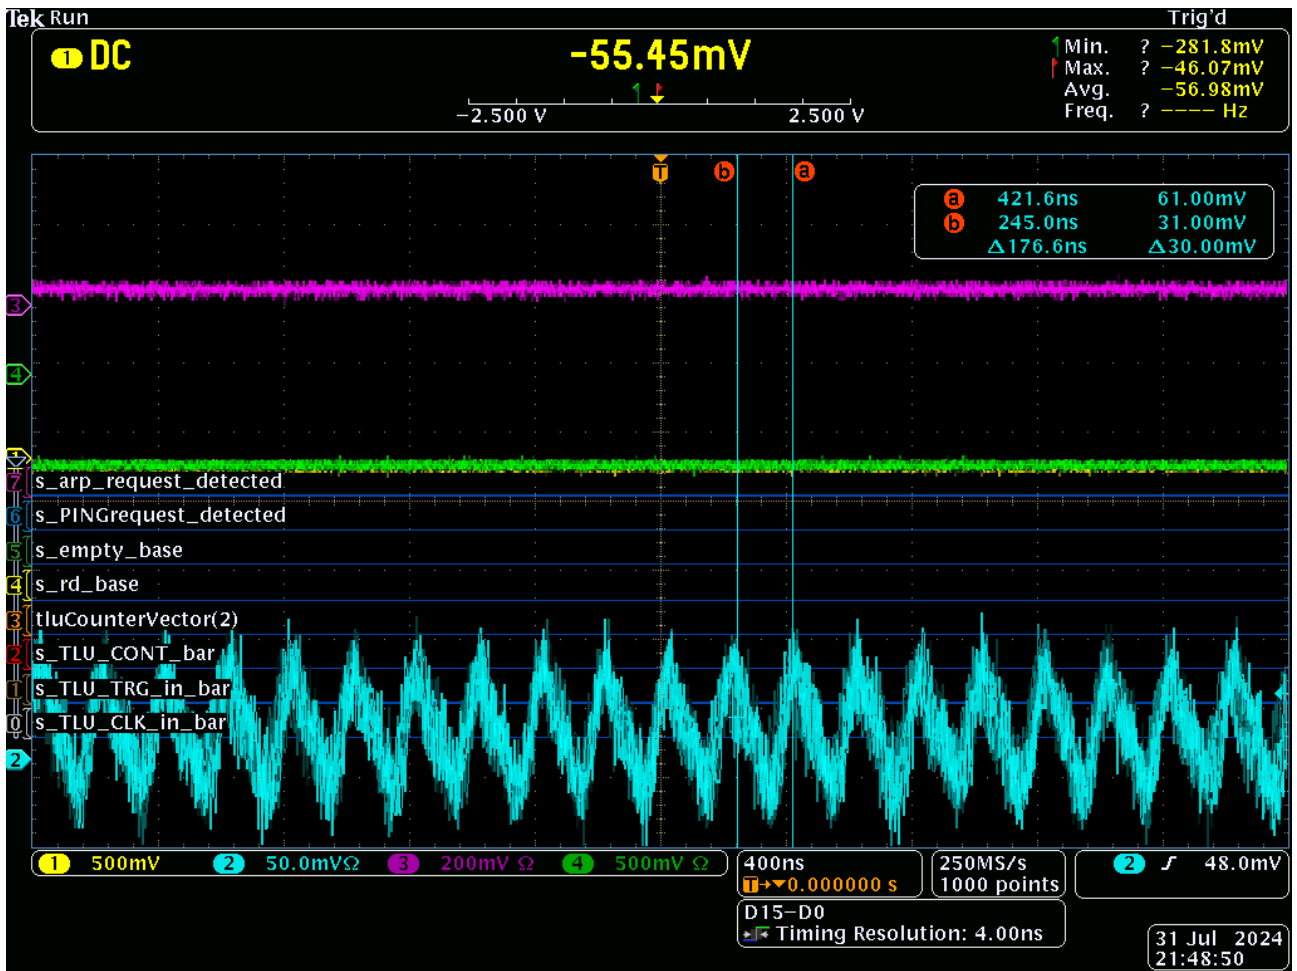

Figure 1: GND Piggy; Power Off

Figure 2: GND Piggy; 4cm ribbon cable

Figure 3: GND Piggy; 70cm ribbon cable

Figure 4: GND Piggy; plugin connector