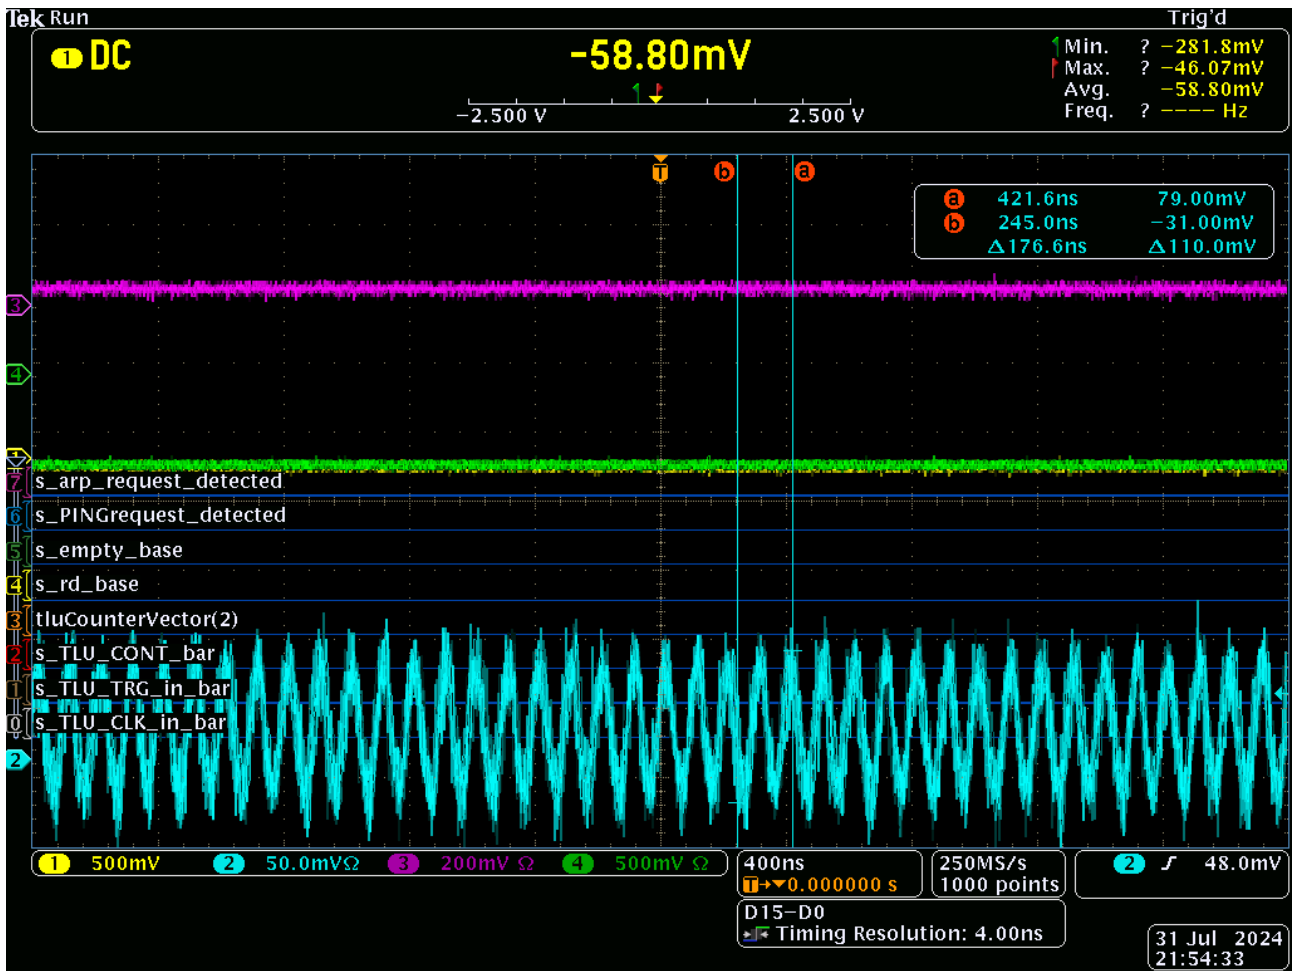

Figure 1: GND Piggy; Power Off

Figure 2: GND Piggy; 4cm ribbon cable

Figure 3: GND Piggy; 70cm ribbon cable

Figure 4: GND Piggy; plugin connector