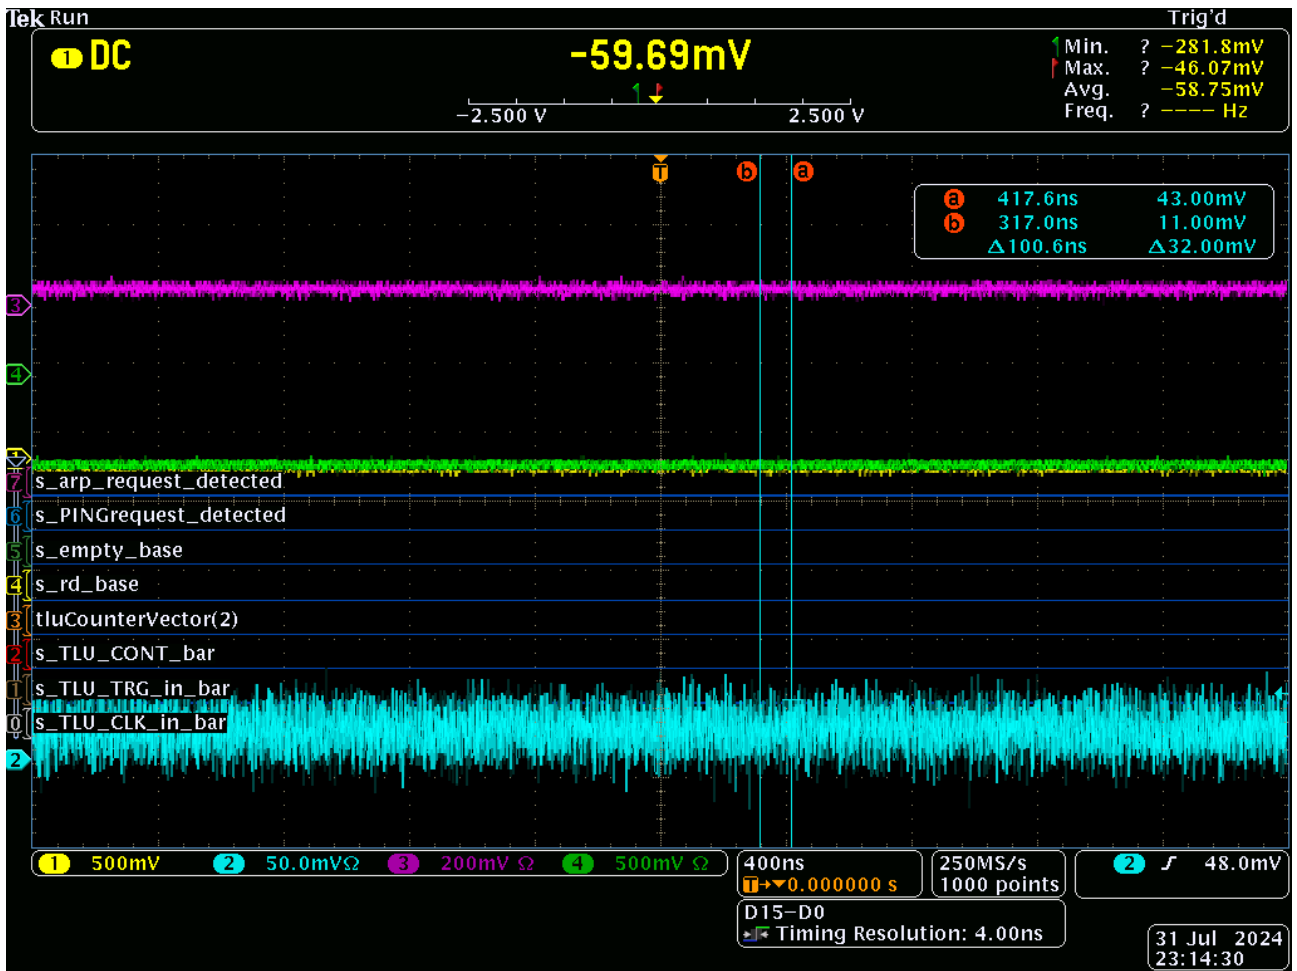

Figure 1: GND Piggy; Power Off

Figure 2: GND Piggy; 4cm ribbon cable

Figure 3: GND Piggy; 70cm ribbon cable

Figure 4: GND Piggy; plugin connector