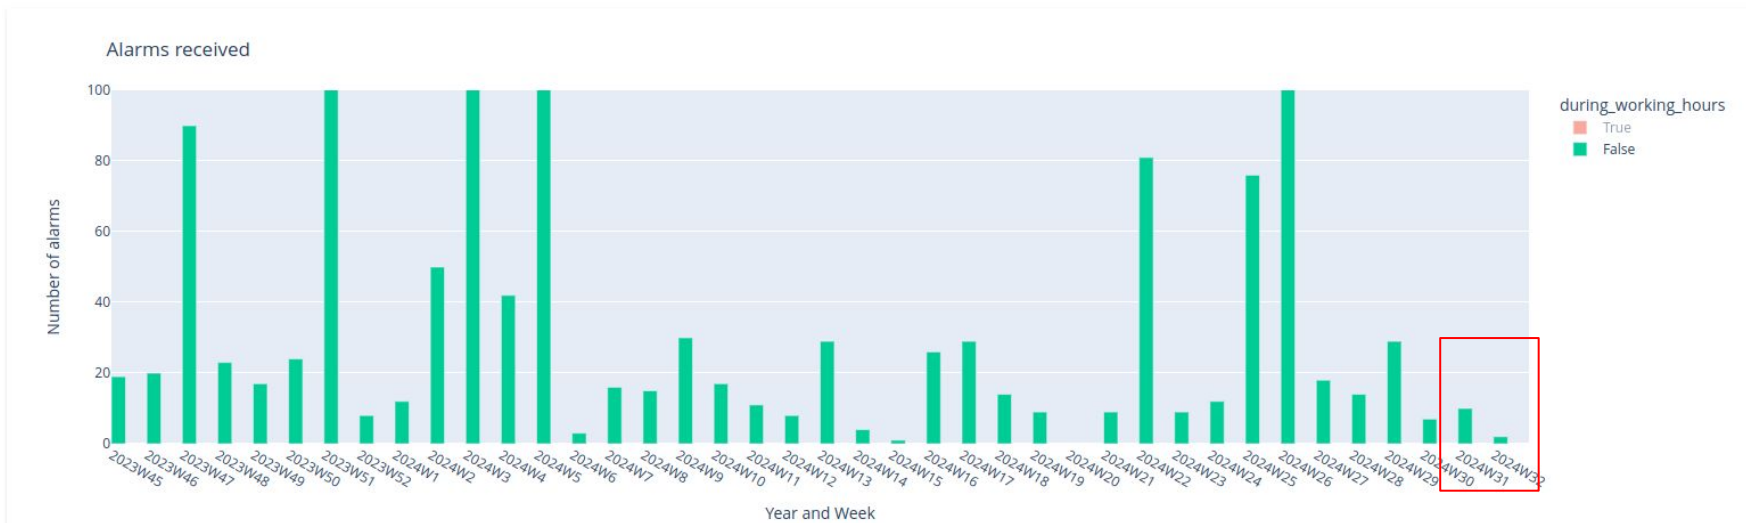

Alarms statistics

<https://gcs-email-alarms-visualization.app.cern.ch/>