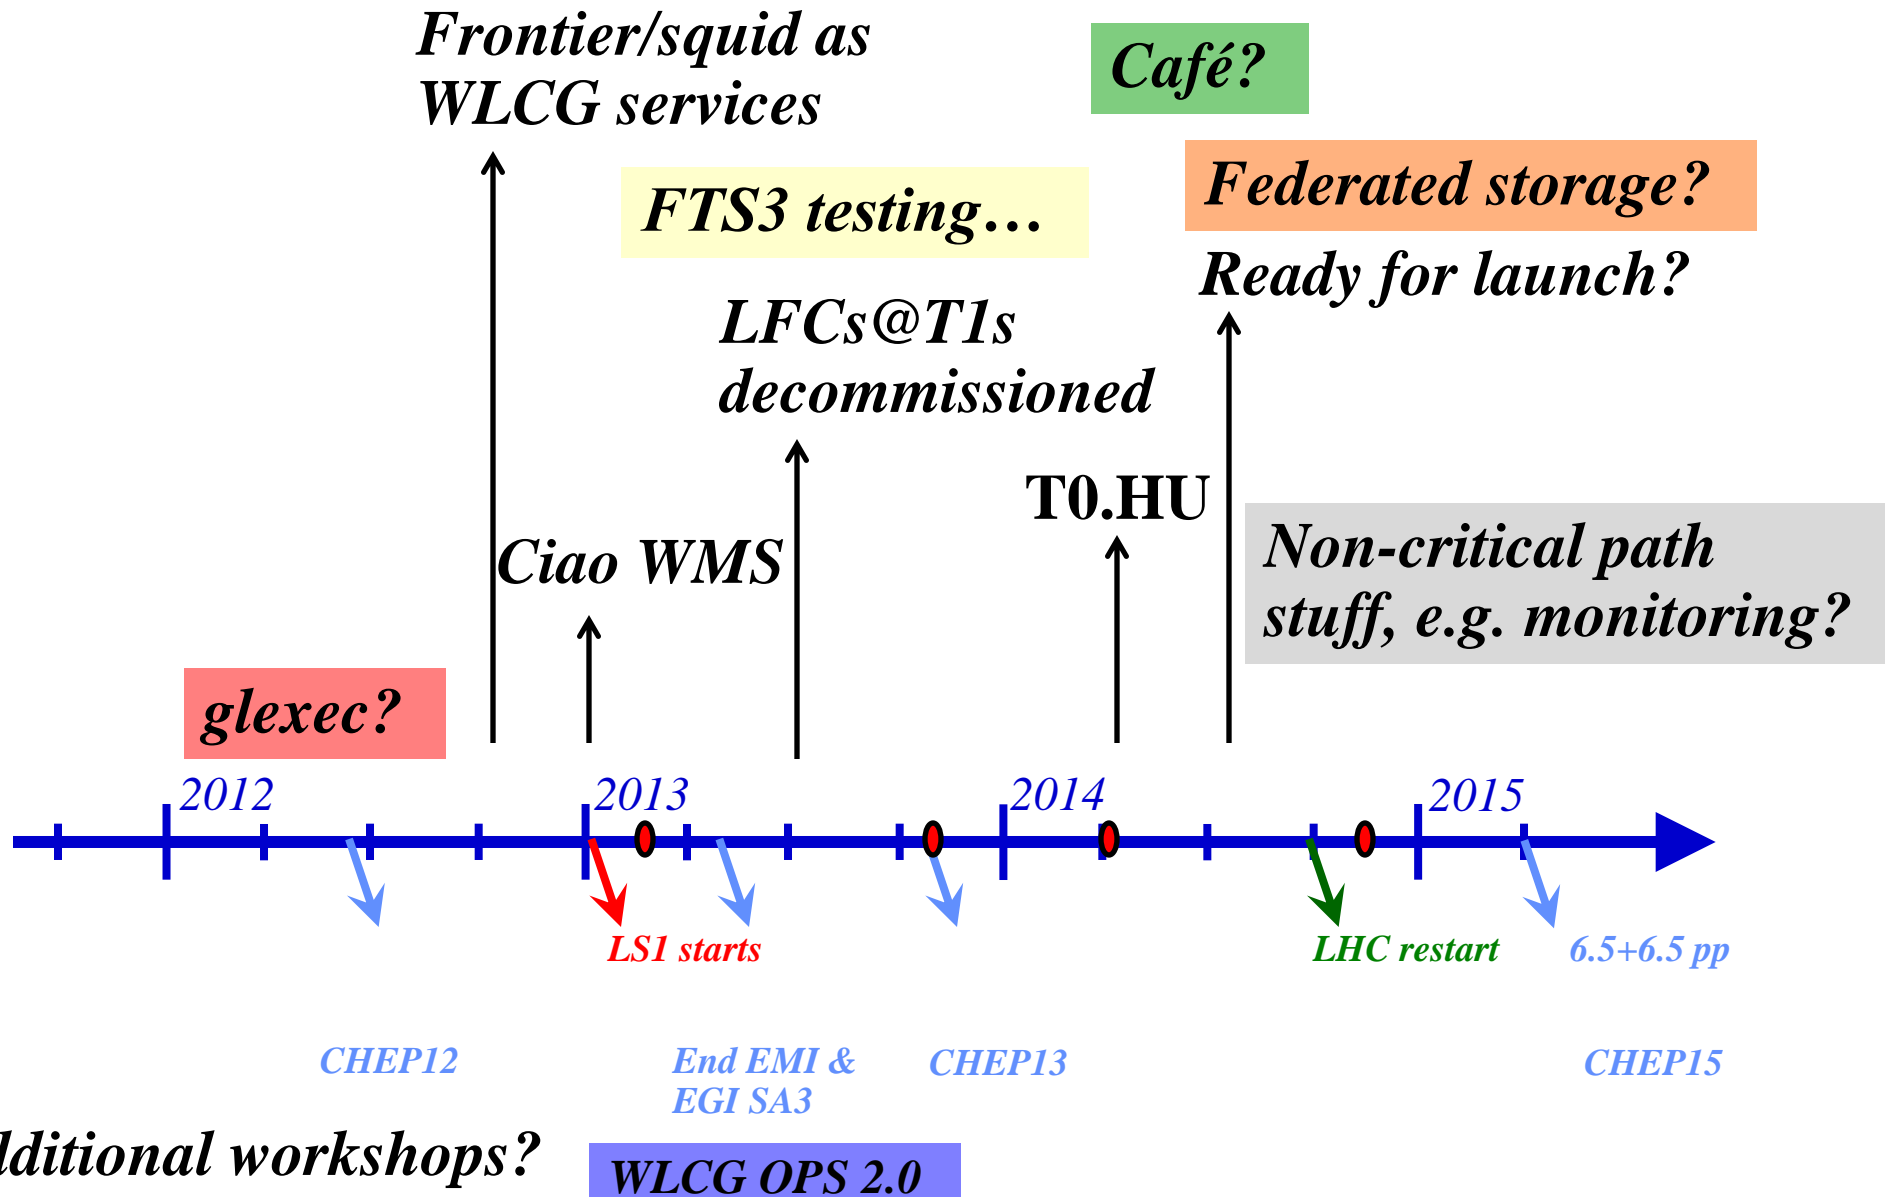

HMMXV - Tentative Schedule

Network stuff....

**T1.RU?
Others?**

HMMXV - Tentative Schedule

EMI StAR?

IS?

CVMFS

**Streams (T0-T1?)
decommissioning?**

glexec?

*Frontier/squid as
WLCG services*

FTS3 testing...

*LFCs@T1s
decommissioned*

Ciao WMS

CE stress

Café?

Federated storage?

Ready for launch?

T0.HU

**Non-critical path
stuff, e.g. monitoring?**

Additional workshops?

WLCG OPS 2.0 ->