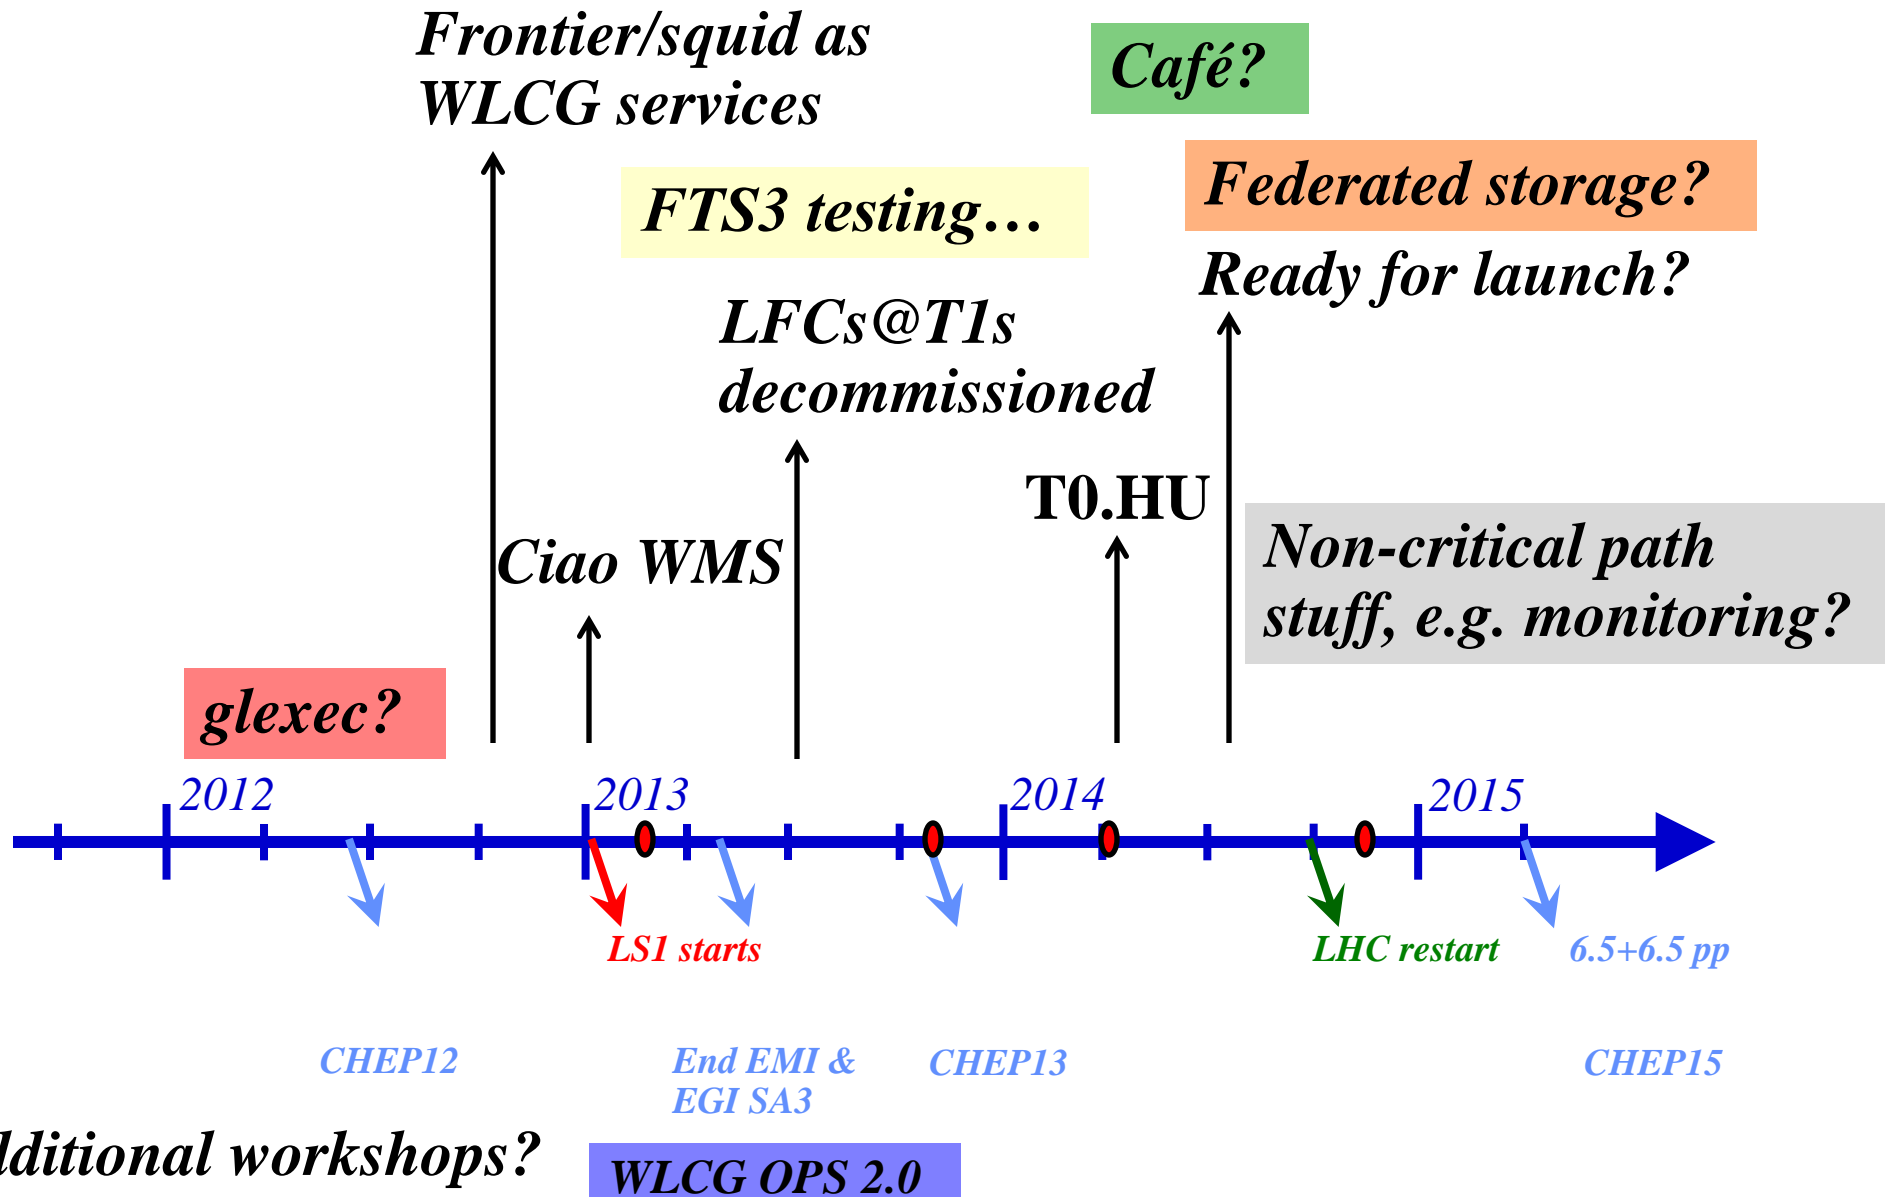

# HMMXV - Tentative Schedule

Network stuff....

T1.RU?  
Others?

# HMMXV - Tentative Schedule

EMI StAR?

IS?

CVMFS

Streams (T0-T1?)  
decommissioning?

glexec?

Frontier/squid as  
WLCG services

FTS3 testing...

LFCs@T1s  
decommissioned

Ciao WMS

CE stress

Café?

Federated storage?

Ready for launch?

T0.HU

Non-critical path  
stuff, e.g. monitoring?