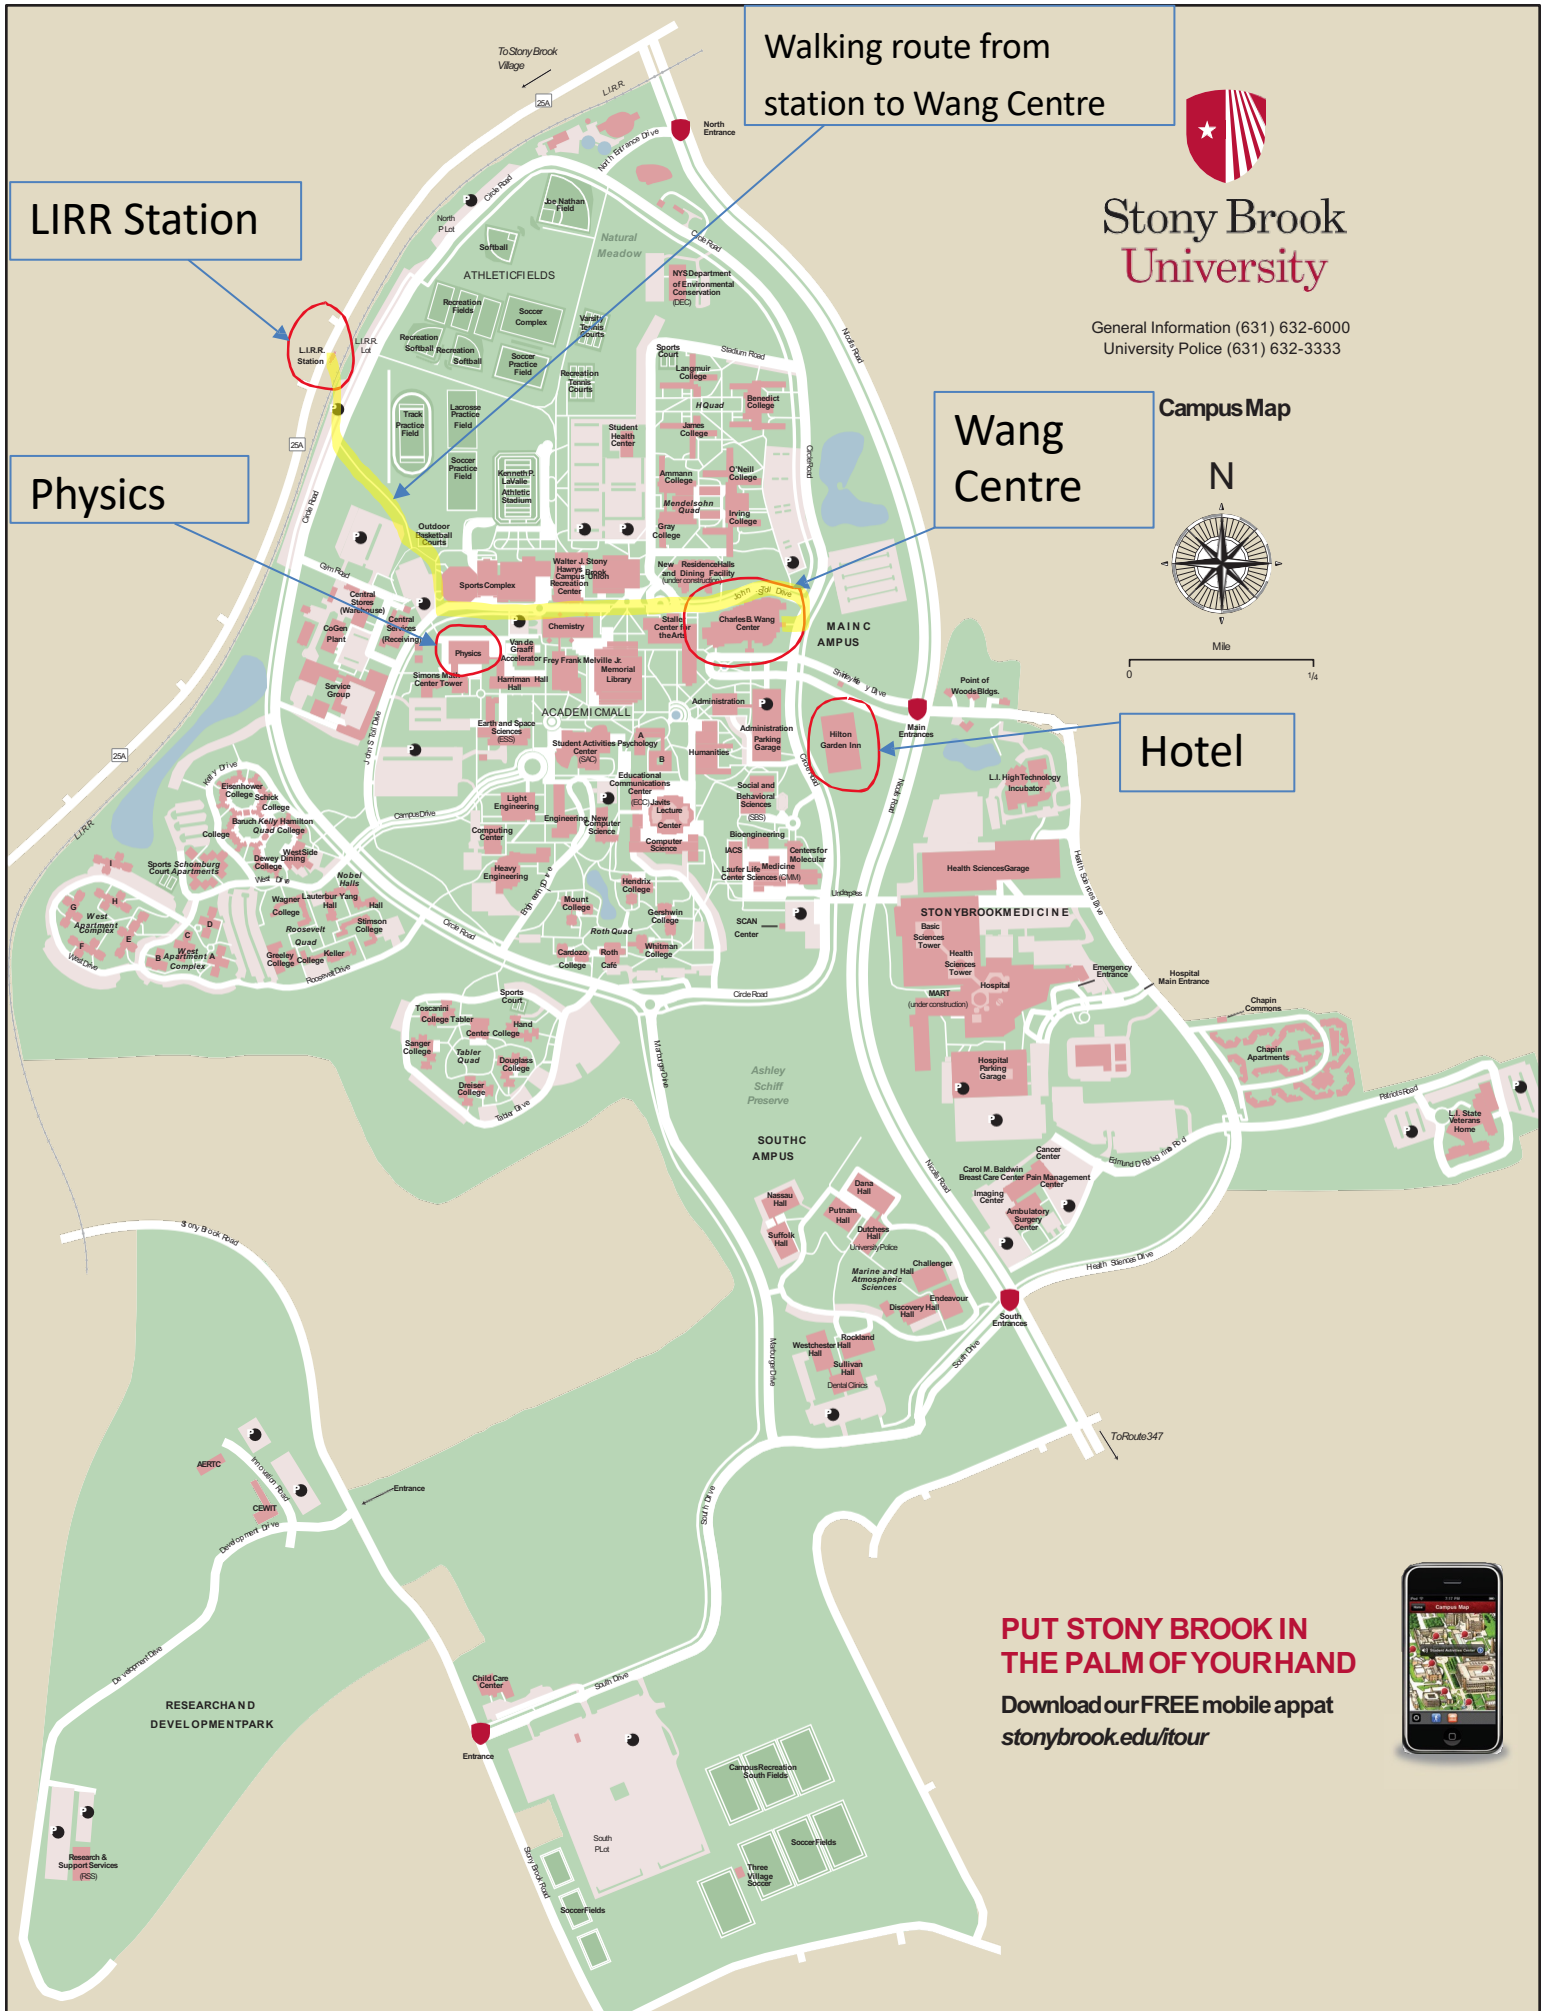

Walking route from station to Wang Centre

Stony Brook University

General Information (631) 632-6000
University Police (631) 632-3333

LIRR Station

Physics

Wang Centre

Campus Map

Hotel

PUT STONY BROOK IN THE PALM OF YOUR HAND

Download our FREE mobile app at stonybrook.edu/itour