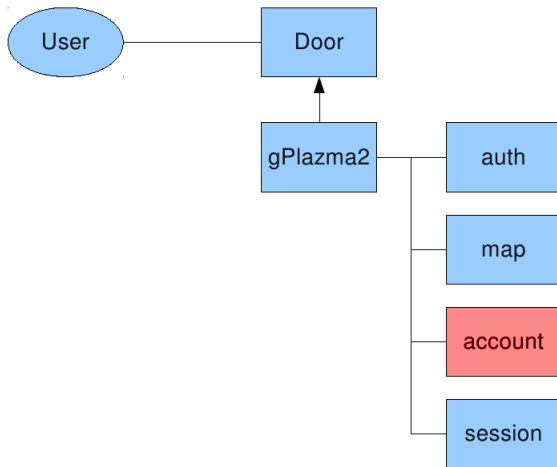

EUROPEAN MIDDLEWARE INITIATIVE

Argus in dCache Status of Integration

Karsten Schwank

Deutsches Elektronen Synchrotron (DESY)

October 17, 2011

- Ban users by DN

- Plugin uses PEP client API (Java) to access Argus System
- Available for EMI-1