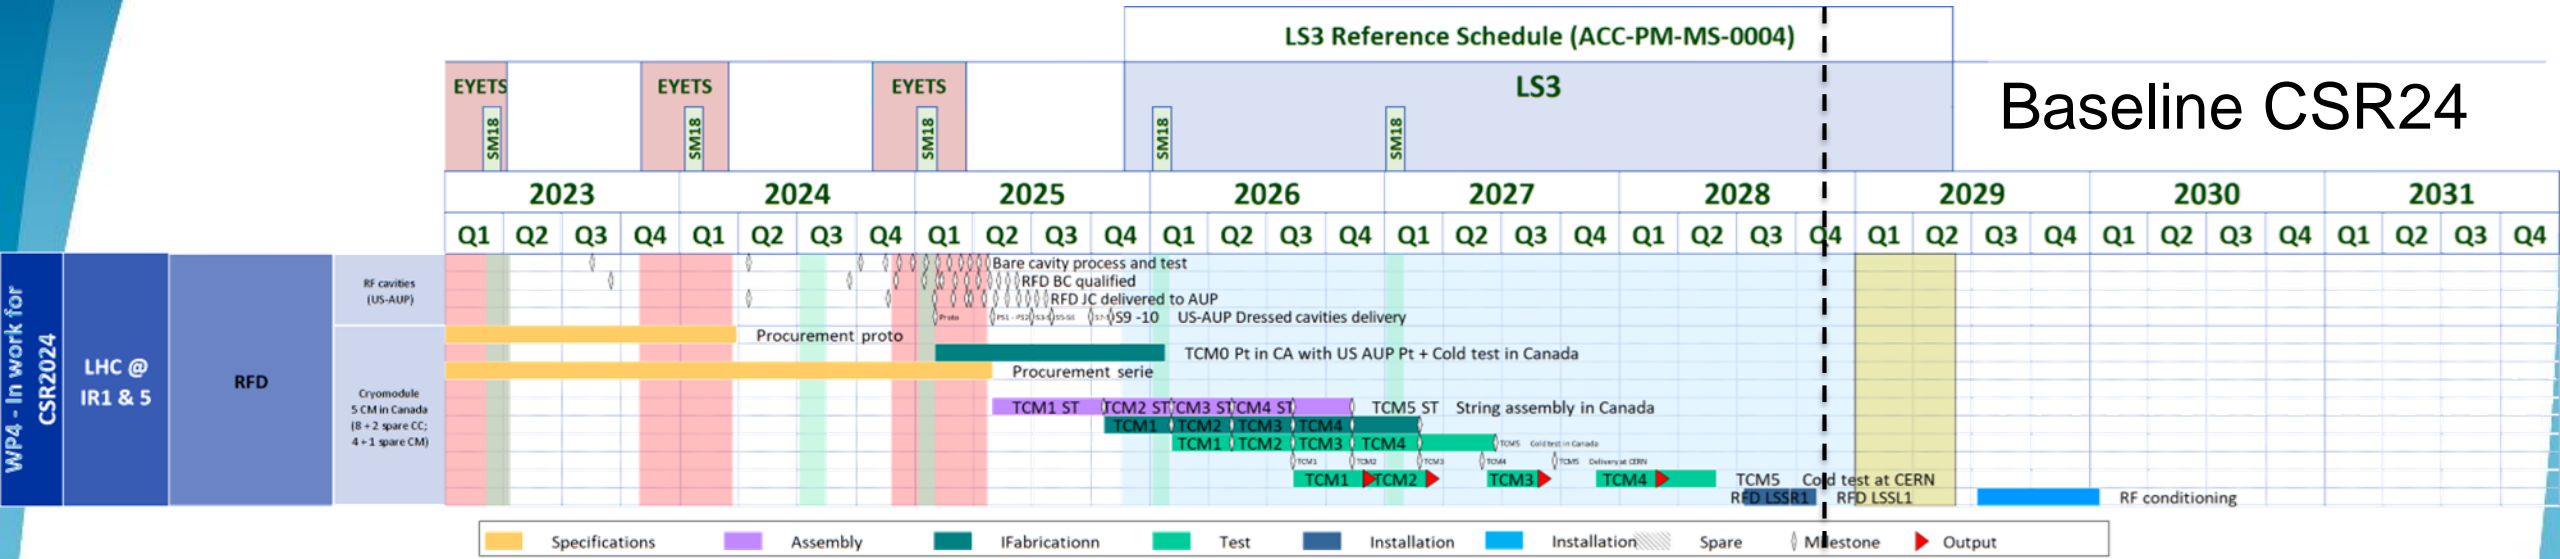

RFD-SPS, RF Commissioning

- RF conditioning & commissioning since Sep 2024
- Warm mid-Nov and moved to the SPS for installation as of today. Installation to be completed mid-Feb

Start RF conditioning (Sep 2024)

RFD-CM into SPS – Today!

New dates for RFD-CMs

TRIUMF new dates

TCM3-4 outside the present installation window
Options being studied for full installation in LS3