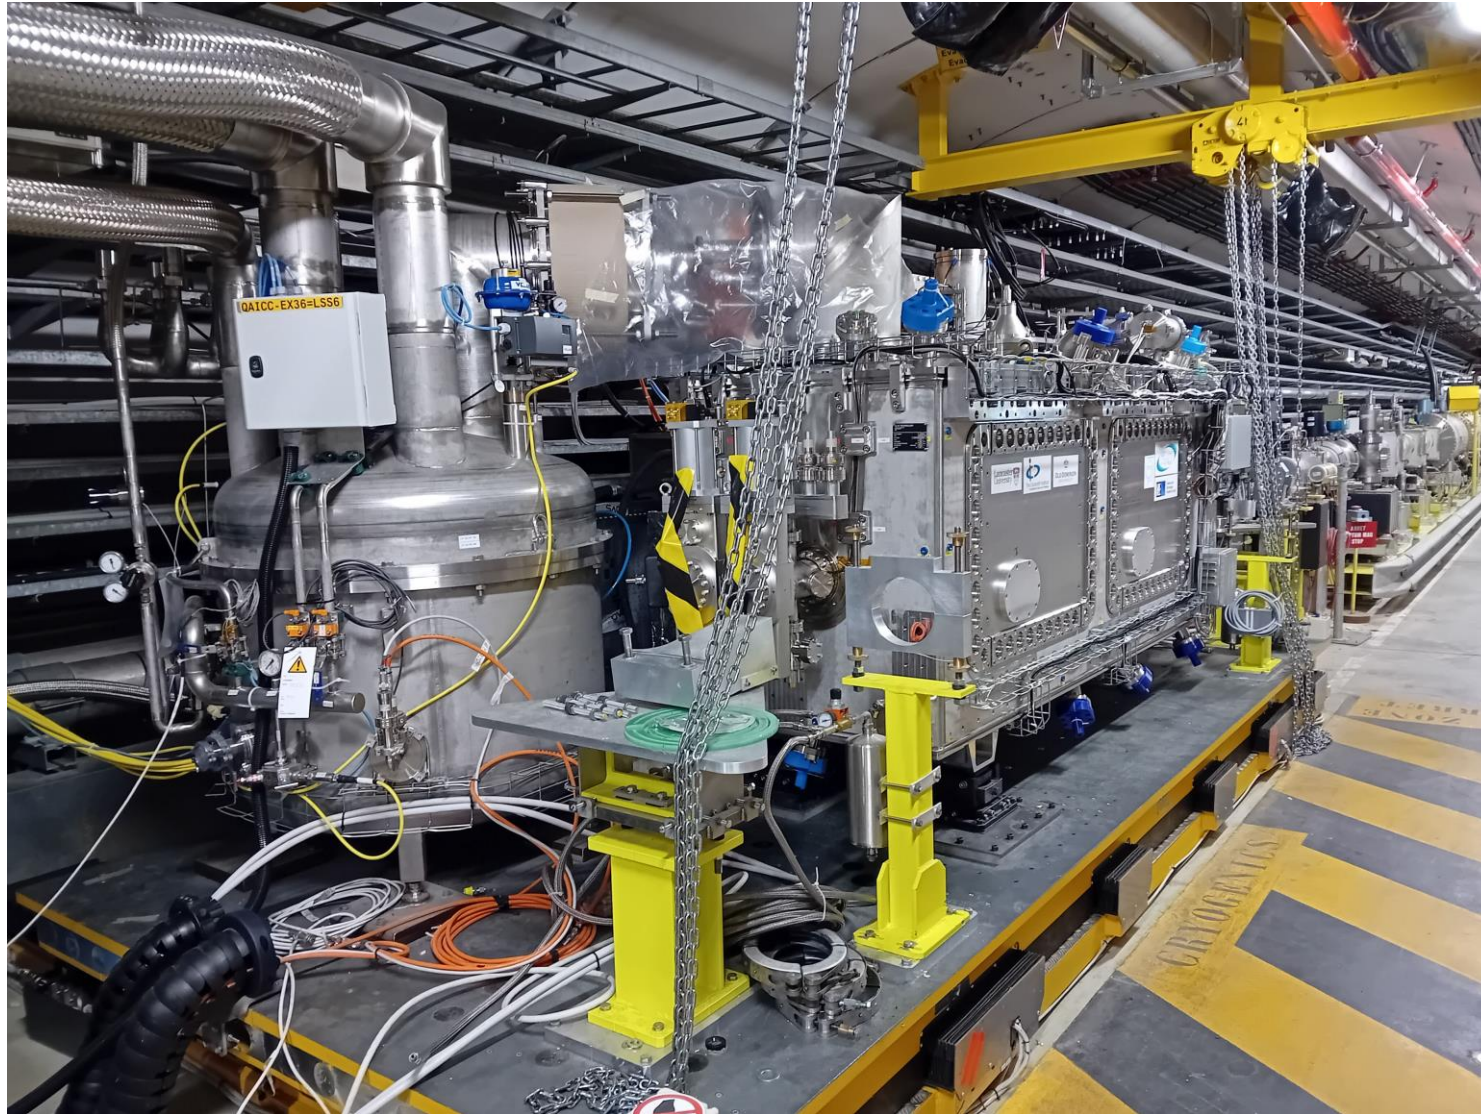

RFD-SPS, RF Commissioning

- RF conditioning & commissioning since Sep 2024
- Warm mid-Nov and moved to the SPS for installation as of today. Installation to be completed mid-Feb

Start RF conditioning (Sep 2024)

RFD-CM into SPS – Today!

New dates for RFD-CMs

TRIUMF new dates

TCM3-4 outside the present installation window
Options being studied for full installation in LS3