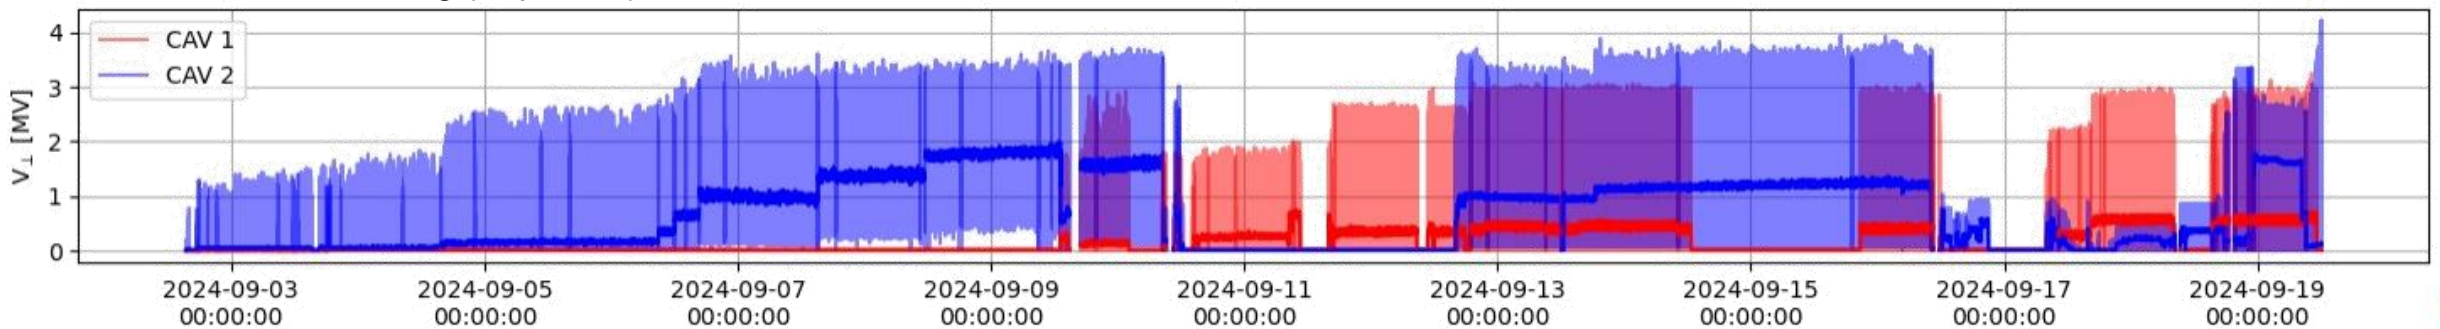

RFD-SPS, RF Commissioning

- RF conditioning & commissioning since Sep 2024
- Warm mid-Nov and moved to the SPS for installation as of today. Installation to be completed mid-Feb

Start RF conditioning (Sep 2024)

RFD-CM into SPS – Today!

New dates for RFD-CMs

TRIUMF new dates

TCM3-4 outside the present installation window
Options being studied for full installation in LS3