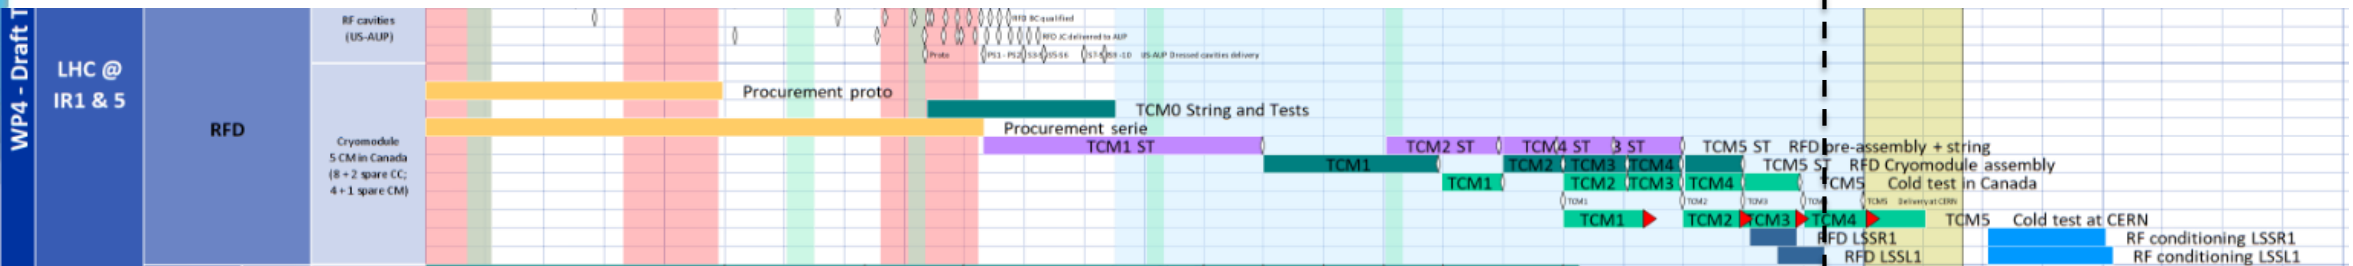

RFD-SPS, RF Commissioning

- RF conditioning & commissioning since Sep 2024
- Warm mid-Nov and moved to the SPS for installation as of today. Installation to be completed mid-Feb

Start RF conditioning (Sep 2024)

RFD-CM into SPS – Today!

New dates for RFD-CMs

TRIUMF new dates

TCM3-4 outside the present installation window
Options being studied for full installation in LS3