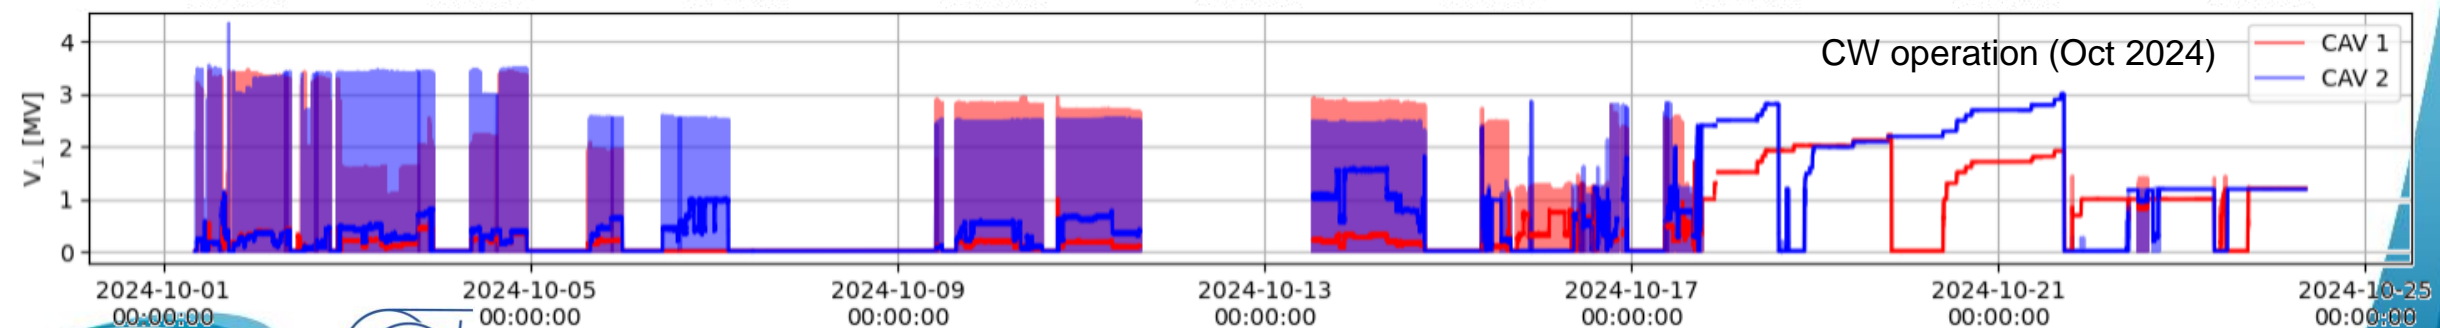

RFD-SPS, RF Commissioning

- RF conditioning & commissioning since Sep 2024
- Warm mid-Nov and moved to the SPS for installation as of today. Installation to be completed mid-Feb

Start RF conditioning (Sep 2024)

RFD-CM into SPS – Today!

New dates for RFD-CMs

TRIUMF new dates

TCM3-4 outside the present installation window
Options being studied for full installation in LS3