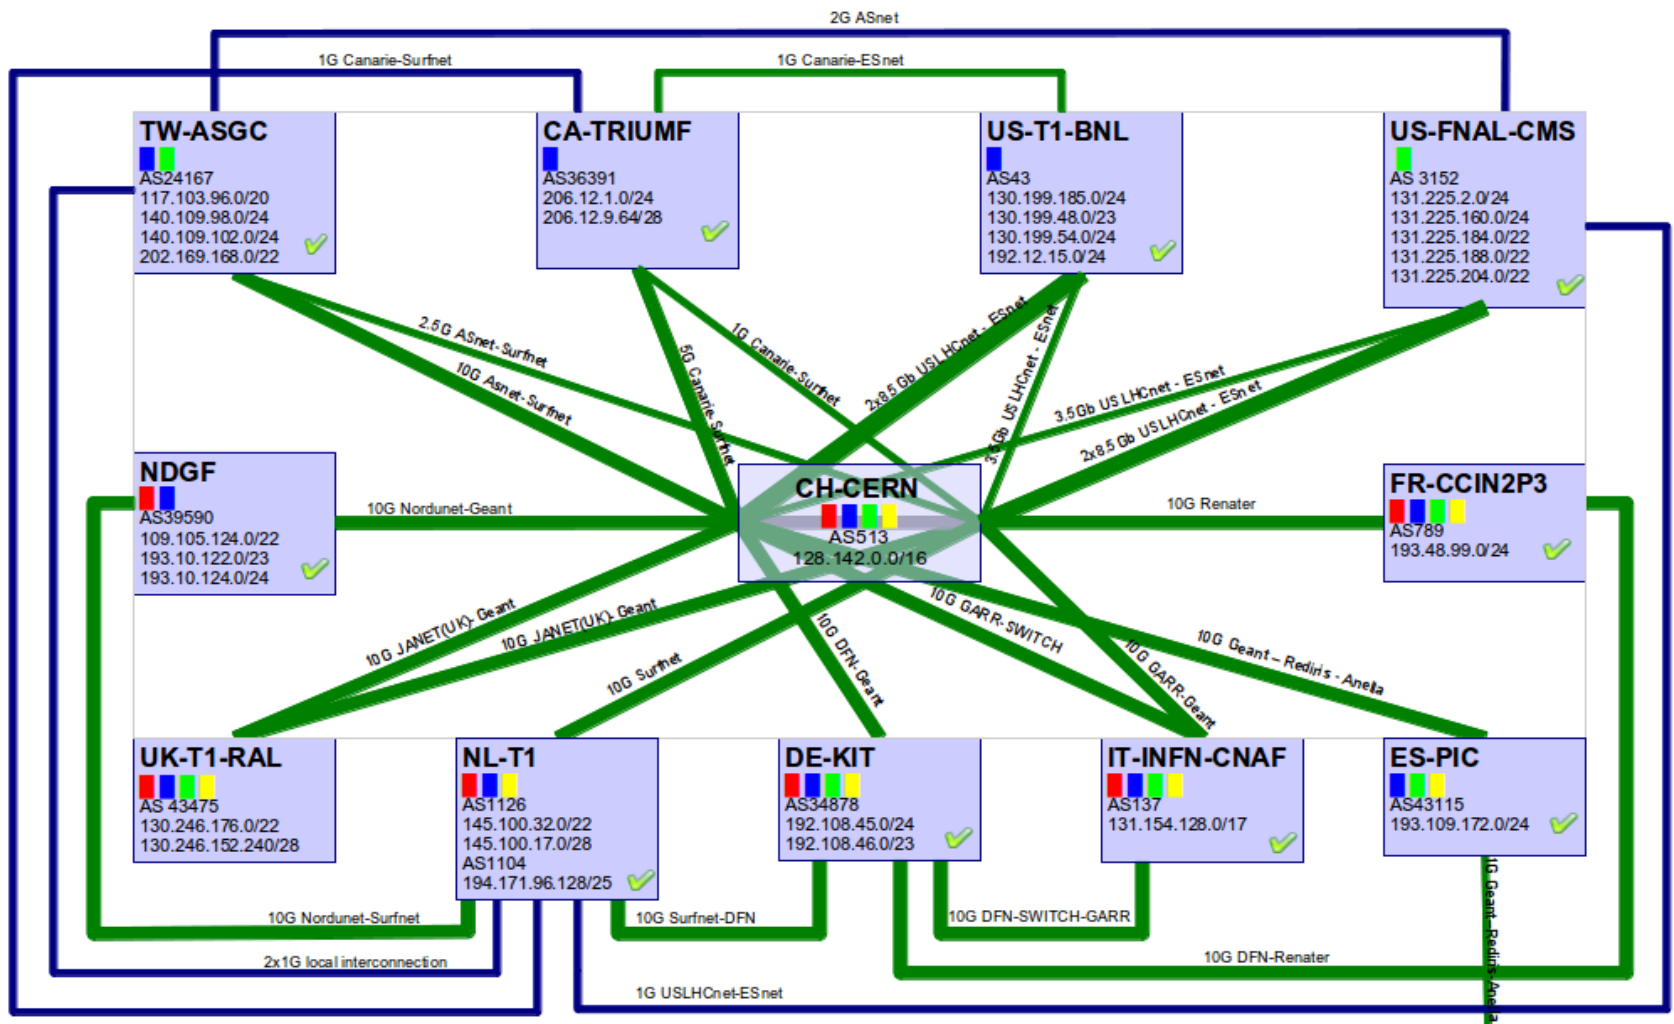

LHCOPN update

Amsterdam, 26th of September 2011
edoardo.martelli@cern.ch

Current status

LHCOPN

	T0-T1 and T1-T1 traffic		= Alice		= Atlas
	T1-T1 traffic only		= CMS		= LHCb
	Not deployed yet		= internet backup available		
	(thick) >= 10Gbps		p2p prefix: 192.16.166.0/24		
	(thin) <10Gbps		edoardo.martelli@cern.ch 20110922		

Upcoming

- **New CERN-ASGC backup link (2.5Gbps)**
- **CERN Force10s being replaced with Brocades**
- **New RAL prefix**

Upcoming

- **Tier1s will be contacted to deploy Vydio gateways at their premises.**
- **IPv6 deployment**