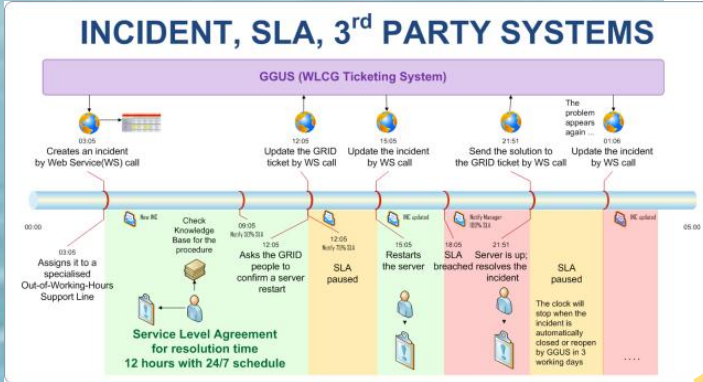

SERVICE MANAGEMENT AT CERN WITH SERVICE-NOW

Zhechka Toteva, CERN-IT/CF

REQUEST FULFILLMENT

REPORTING

NEXT STEPS