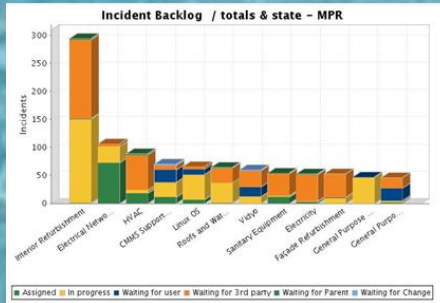

SERVICE MANAGEMENT AT CERN WITH SERVICE-NOW

Zhechka Toteva, CERN-IT/CF

REQUEST FULFILLMENT

REPORTING

NEXT STEPS