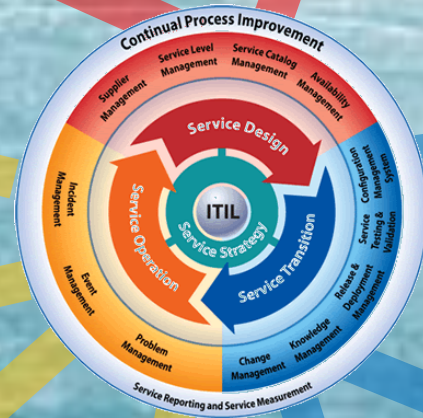

SERVICE MANAGEMENT AT CERN WITH SERVICE-NOW

Zhechka Toteva, CERN-IT/CF

REQUEST FULFILLMENT

REPORTING

NEXT STEPS