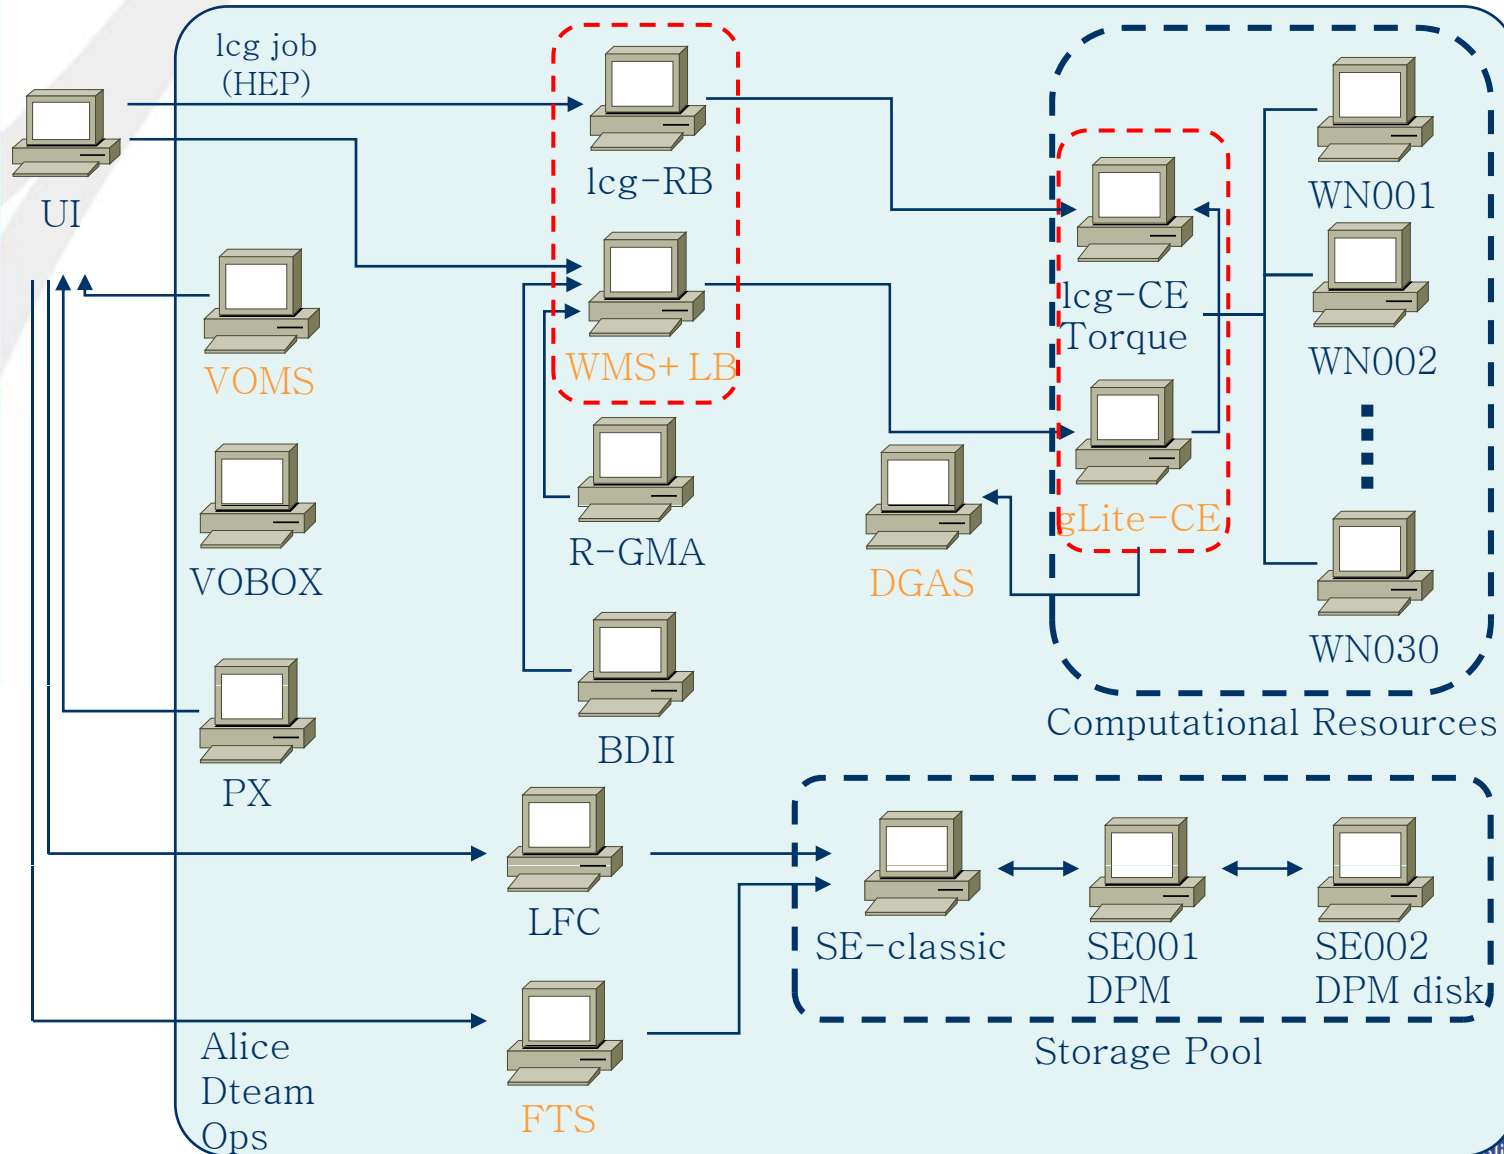

Goal of EGEE Collaboration

- Gain experience in the EGEE middleware and Grid operation procedures
 - Install EGEE middleware (e.g., glite, lcg) on KISTI site and provide EGEE services tightly connected with other WLCG/EGEE sites
- Facilitate joint research activities between Korea and EU based on EGEE infrastructure
 - HEP, FusionGrid, ...
 - Currently, we are working with the ALICE group in CERN
- Investigate the feasibility of EGEE infrastructure on which to build many e-Science applications other than HEP

Source: <https://goc.grid-support.ac.uk/gridsite/gocdb2>

April 25, 2007

3D Real Time Monitor@EGEE

Source: <http://gridportal.hep.ph.ic.ac.uk/rtm>

April 25, 2007

gLite M/W Deployment

KISTI Testbed for EGEE Deployment

- Before October, 2007

- After October, 2007

KISTI Testbed Specification

- OS: Scientific Linux 3.0.4
- CPU: Intel® Pentium-IV 2.0GHz
- Memory: 2GB per CE, all WN nodes
- Disk: 40GB per all nodes
 - 500GB RAID server shared by CE and all WN as user home directory
 - 2TB RAID server for DPM backend storage
- Network: 1Gbit Ethernet

ALICE-LCG Collaboration: Current Status

- August, 2006
 - Internal deployment of ALICE experiment SW (Aliroot,...)
- September, 2006
 - Dr. Federico Carminati, visited KISTI to discuss the construction of ALICE Tier2 Center in KISTI
- October, 2006
 - ALICE VOBOX installation and configuration
- December, 2006
 - Participated in the WLCG Tier-2 workshop in Asia held in Mumbai, presenting the status of KISTI ALICE Site
- Feb, 2007
 - Approved as an ALICE-LCG site
- Oct, 2007
 - LCG MoU between MoST and CERN