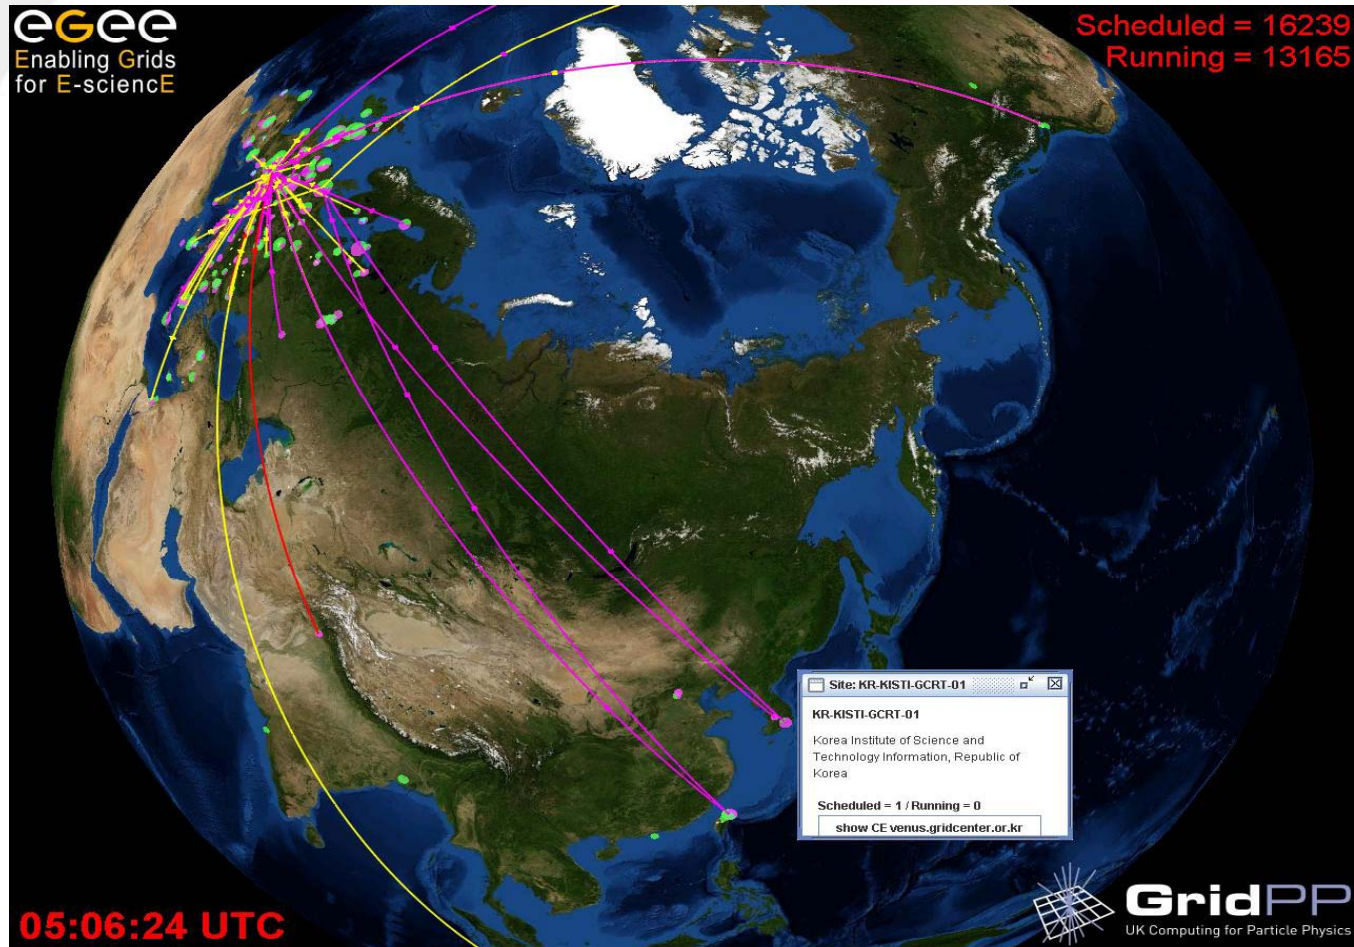

CSIRT telephone: 82-42-869-0647

Operational hours: 09:00-18:00 +0900(KST) (GMT+9)

GIIS URL: <ldap://venus.gridcenter.or.kr:2170/mds-vo-name=KR-KISTI-GCRT-01,o=grid>

Organisation: LCG2

Firewall:

 **MONITORING: ON**

Source: <https://goc.grid-support.ac.uk/gridsite/gocdb2>

April 25, 2007

3D Real Time Monitor@EGEE

Source: <http://gridportal.hep.ph.ic.ac.uk/rtm>

April 25, 2007

gLite M/W Deployment

KISTI Testbed for EGEE Deployment