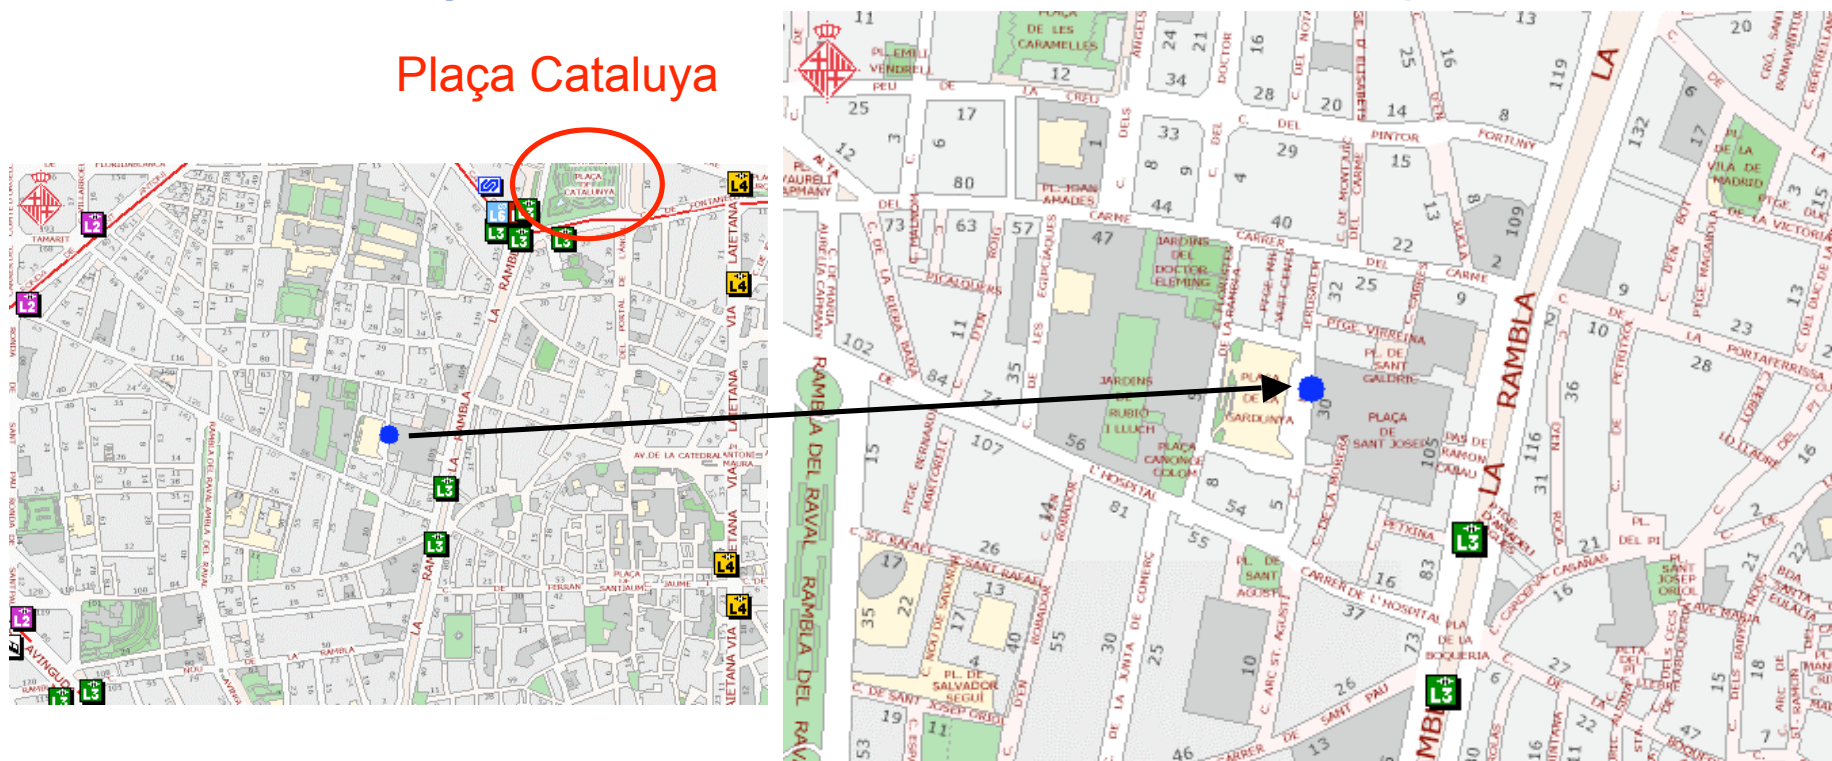

Enabling Grids for E-science

SA3 All Hands/Review Barcelona 2007

Kai Neuffer

www.eu-egee.org

- **Wireless**

- Connect to FUAB
- Start IE/Safari and put the URL:
<http://158.109.91.251/login.pl>
- If you are using Mac please deactivate the Airport and reactivate it again
- Login with:
LOGIN: PIC
PASSWORD: PIC

- Dinner**

Wednesday 23th of May 2007, 21:00

La Gardunya, C/Jerusalen 18 (back entrance Boqueria market)

- **Tourist Bus**

http://www.tmb.net/en_US/turistes/commouret/commouret.jsp

- Playas

- **Flamenco**

- **Architecture**