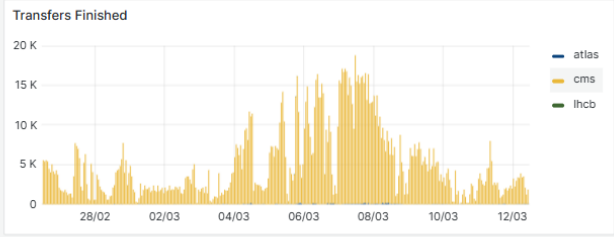

Group By: **vo** Bin: 1h VO: All Source Country: All Dest Country: All Source Tier: All Dest Tier: All Source Site: All Dest Site: RAL-LCG2

Source Exp. Site: All Dest Exp. Site: All Remote Access: true IP Version: All Filters: +

Next Generation