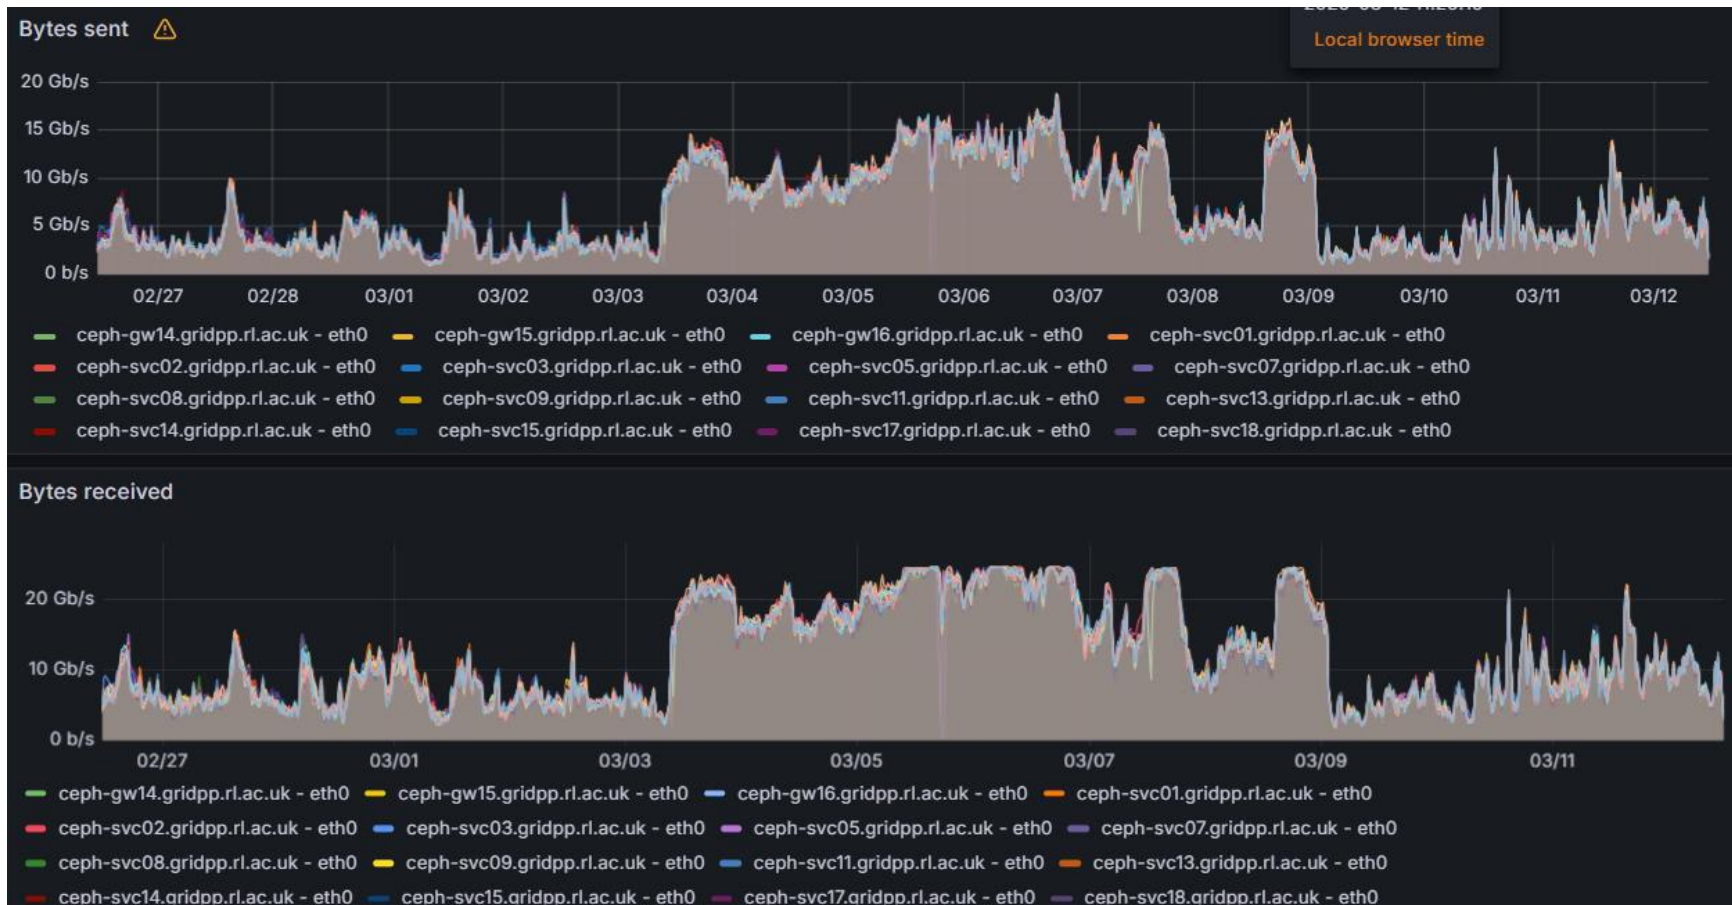

<https://librenms.gridpp.rl.ac.uk/iftypetype=LHCOPN>