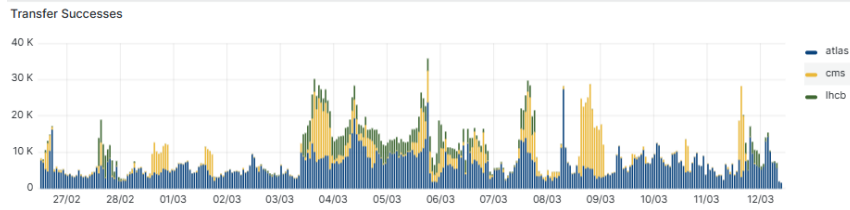

RECALL

<https://tinyurl.com/RAL-recall>