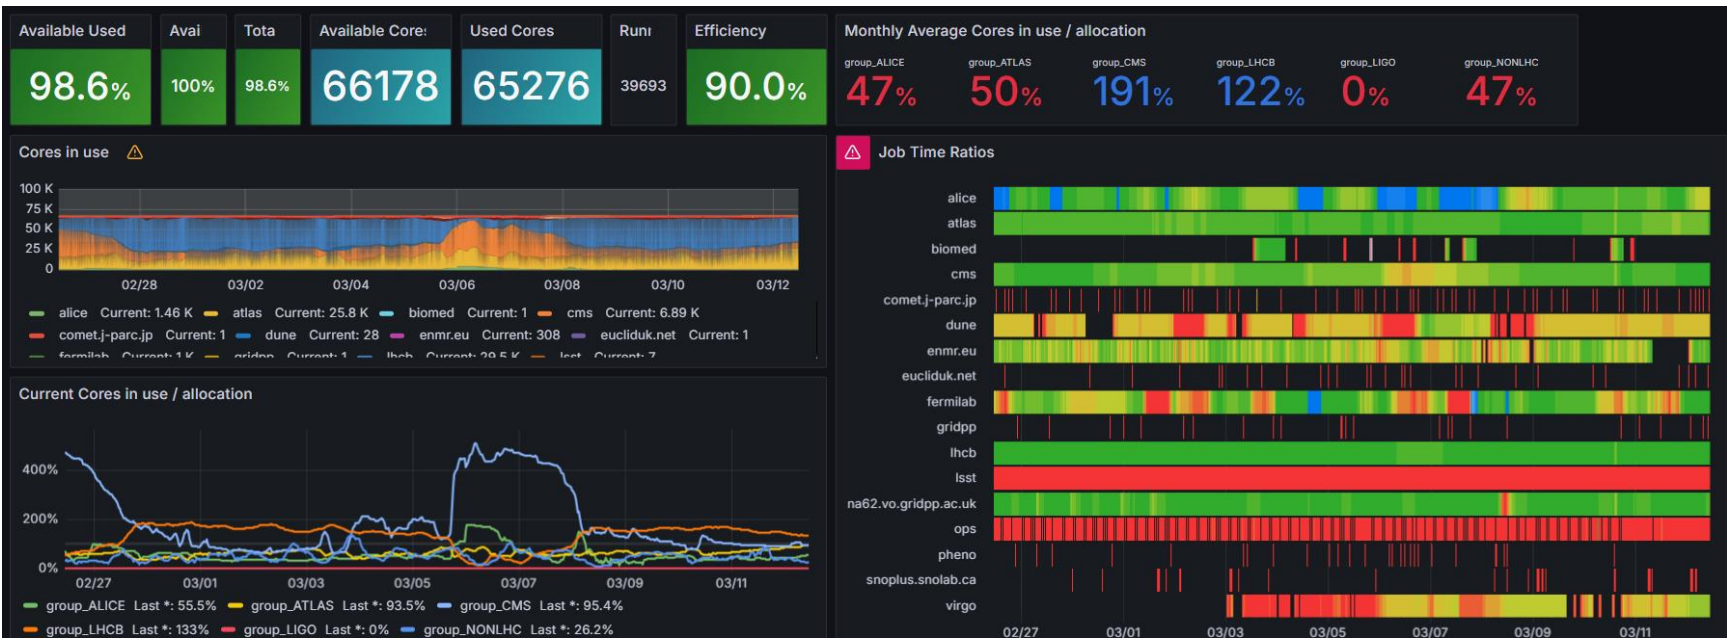

## Changes/News for upcoming week

- Batch
- Echo
- Tape

- Grid Services
- Network

New Summary Dashboard in progress.

<https://vande.gridpp.rl.ac.uk/next/d/egvWB4Vz/tier1-vo-service-summary?orgId=1&refresh=1m>

<https://monit-grafana-open.cern.ch/d/Mwuxgoglk/wlcg-site-network?orgId=16&var-site=RAL-LCG2&var-binning=1h&from=now-30d&to=now>

<https://librenms.gridpp.rl.ac.uk/iftypetype=LHCOPN>