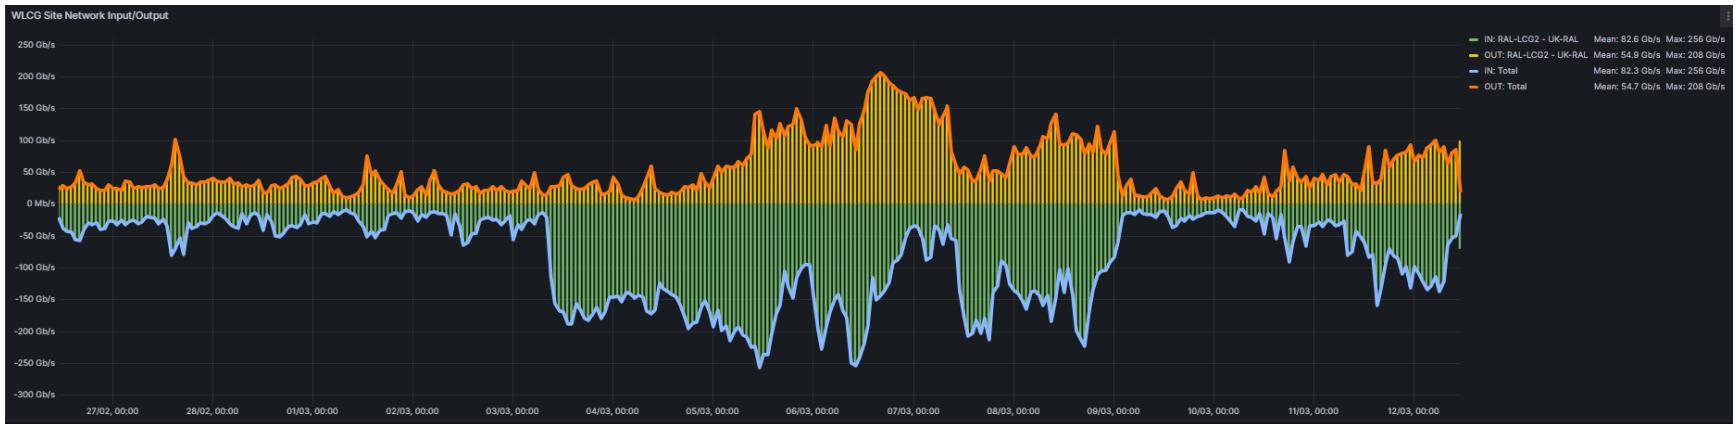

<https://monit-grafana-open.cern.ch/d/Mwuxgoglk/wlcg-site-network?orgId=16&var-site=RAL-LCG2&var-binning=1h&from=now-30d&to=now>