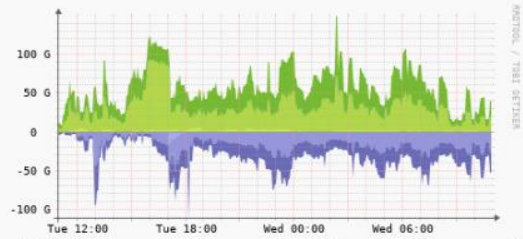

### Total Graph for ports of type : LHCOPN

Bits/sec			Now	Avg	Ma
tler2.tl.internal	In	719.75Mbps	1.76Gbps	6.25Gbp	
Vlan3550	Out	201.41Mbps	553.08Mbps	15.94Gbp	
tler2.tl.internal	In	20.01Gbps	29.17Gbps	91.26Gbp	
Vlan3551	Out	27.00Gbps	16.11Gbps	55.85Gbp	
tler2.tl.internal	In	574.43Mbps	1.10Gbps	3.50Gbp	
Vlan3561	Out	100.41Mbps	547.54Mbps	12.56Gbp	
tler2.tl.internal	In	18.78Gbps	25.96Gbps	75.58Gbp	
Vlan3562	Out	24.39Gbps	16.19Gbps	52.76Gbp	