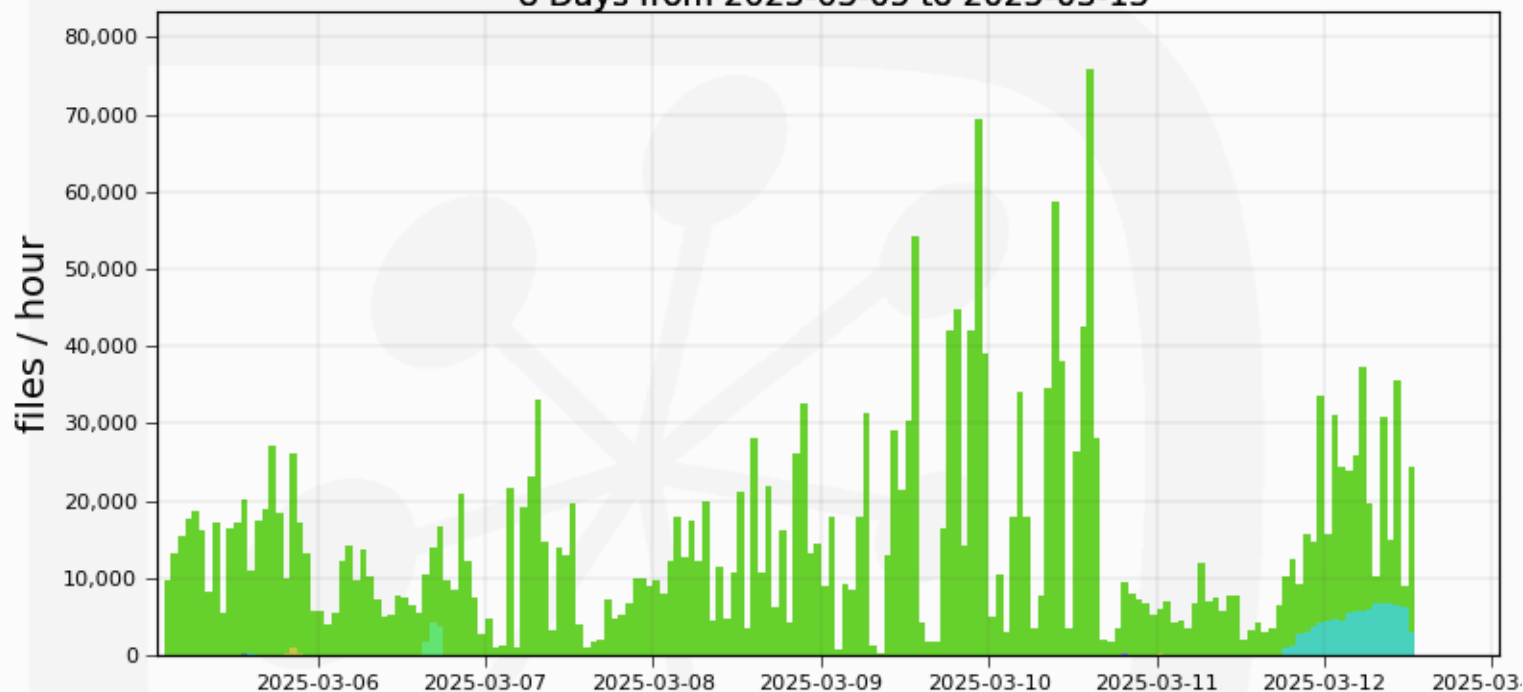

to RAL:

Transfers from RAL

8 Days from 2025-03-05 to 2025-03-13

Max: 75,744, Average: 13,559

■ Succeeded	96.1%	■ RAL-ARCHIVE -> LCG.Manchester.uk	0.0%
■ RAL-DST -> SARA-ARCHIVE	3.4%	■ RAL-DST -> CNAF-DST	0.0%
■ RAL-DC-BUFFER -> CERN-EOS-PILOT	0.4%	■ RAL-USER -> LCG.UKI-LT2-Brunel.uk	0.0%
■ RAL-BUFFER -> LCG.RAL.uk	0.1%	■ RAL-USER -> LCG.RAL.uk	0.0%
■ RAL-DST -> NCBJ-DST	0.0%	■ RAL-BUFFER -> DIRAC.HLTfarm.lhcb	0.0%
■ RAL-RAW -> RAL-BUFFER	0.0%	■ RAL-USER -> LCG.CNAF.it	0.0%
■ RAL-DST -> LZU-DST	0.0%	■ RAL-USER -> DIRAC.Client.ch	0.0%
■ RAL-DST -> Beijing-ARCHIVE	0.0%	■ RAL-DST -> CNAF-ARCHIVE	0.0%
■ RAL-DST -> Beijing-DST	0.0%	... plus 117 more	

Generated on 2025-03-12 11:45:10 UTC