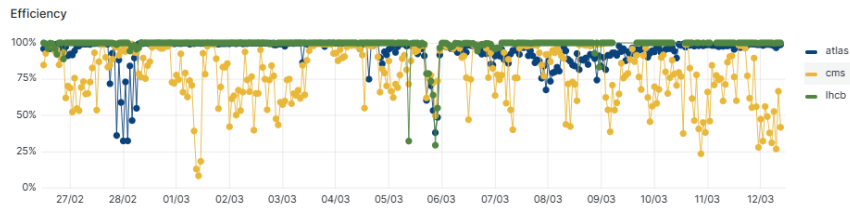

RECALL

<https://tinyurl.com/RAL-recall>