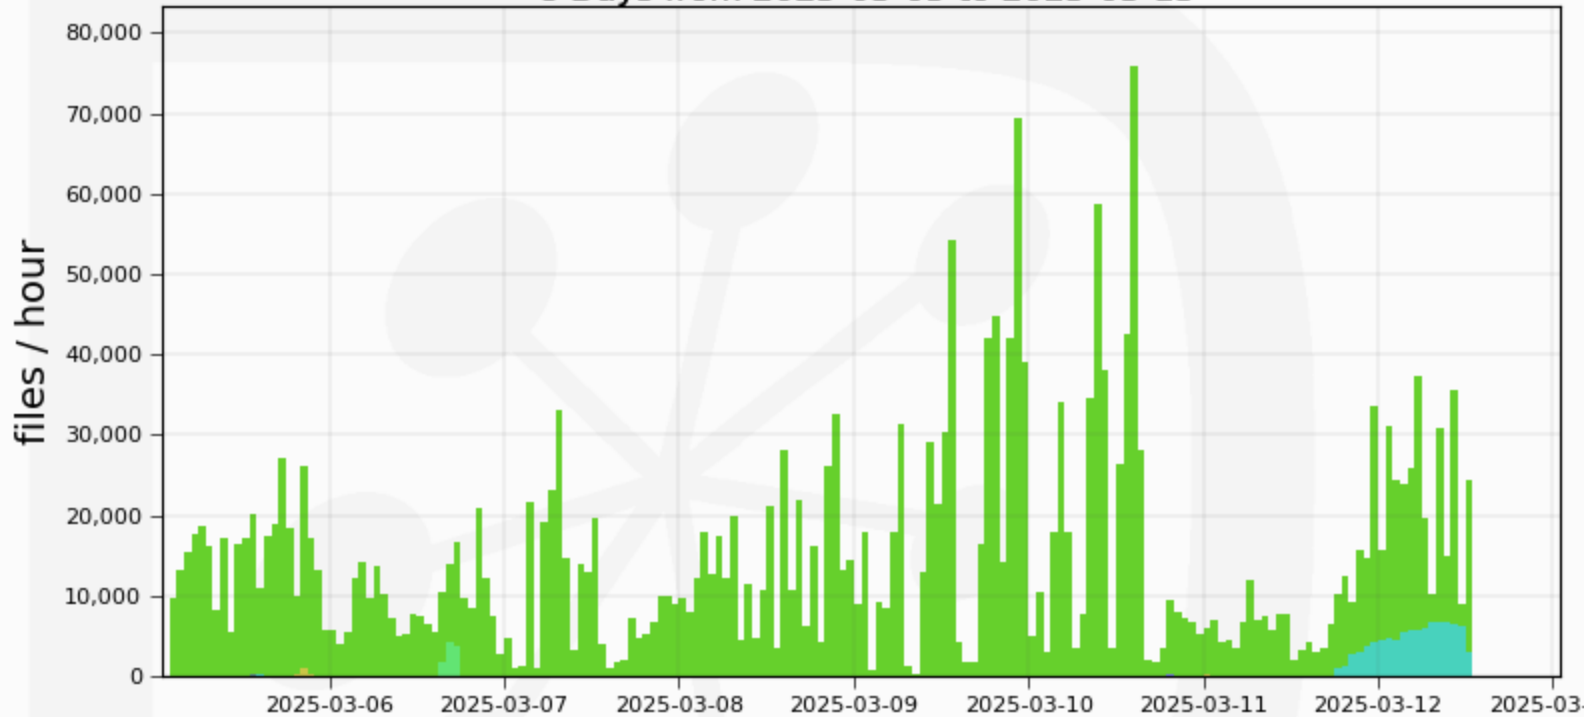

Transfers from RAL

8 Days from 2025-03-05 to 2025-03-13

Max: 75,744, Average: 13,559

■ Succeeded	96.1%	■ RAL-ARCHIVE -> LCG.Manchester.uk	0.0%
■ RAL-DST -> SARA-ARCHIVE	3.4%	■ RAL-DST -> CNAF-DST	0.0%
■ RAL-DC-BUFFER -> CERN-EOS-PILOT	0.4%	■ RAL-USER -> LCG.UKI-LT2-Brunel.uk	0.0%
■ RAL-BUFFER -> LCG.RAL.uk	0.1%	■ RAL-USER -> LCG.RAL.uk	0.0%
■ RAL-DST -> NCBJ-DST	0.0%	■ RAL-BUFFER -> DIRAC.HLTfarm.lhcb	0.0%
■ RAL-RAW -> RAL-BUFFER	0.0%	■ RAL-USER -> LCG.CNAF.it	0.0%
■ RAL-DST -> LZU-DST	0.0%	■ RAL-USER -> DIRAC.Client.ch	0.0%
■ RAL-DST -> Beijing-ARCHIVE	0.0%	■ RAL-DST -> CNAF-ARCHIVE	0.0%
■ RAL-DST -> Beijing-DST	0.0%	... plus 117 more	

Generated on 2025-03-12 11:45:10 UTC