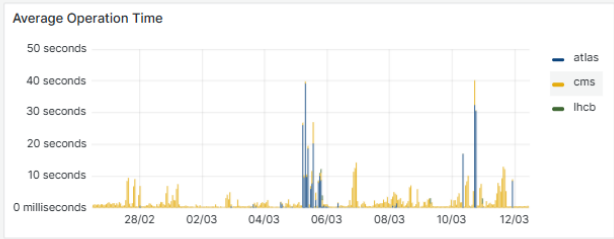

Group By: **vo** Bin: 1h VO: All Source Country: All Dest Country: All Source Tier: All Dest Tier: All Source Site: All Dest Site: RAL-LCG2

Source Exp. Site: All Dest Exp. Site: All Remote Access: true IP Version: All Filters: +

Next Generation