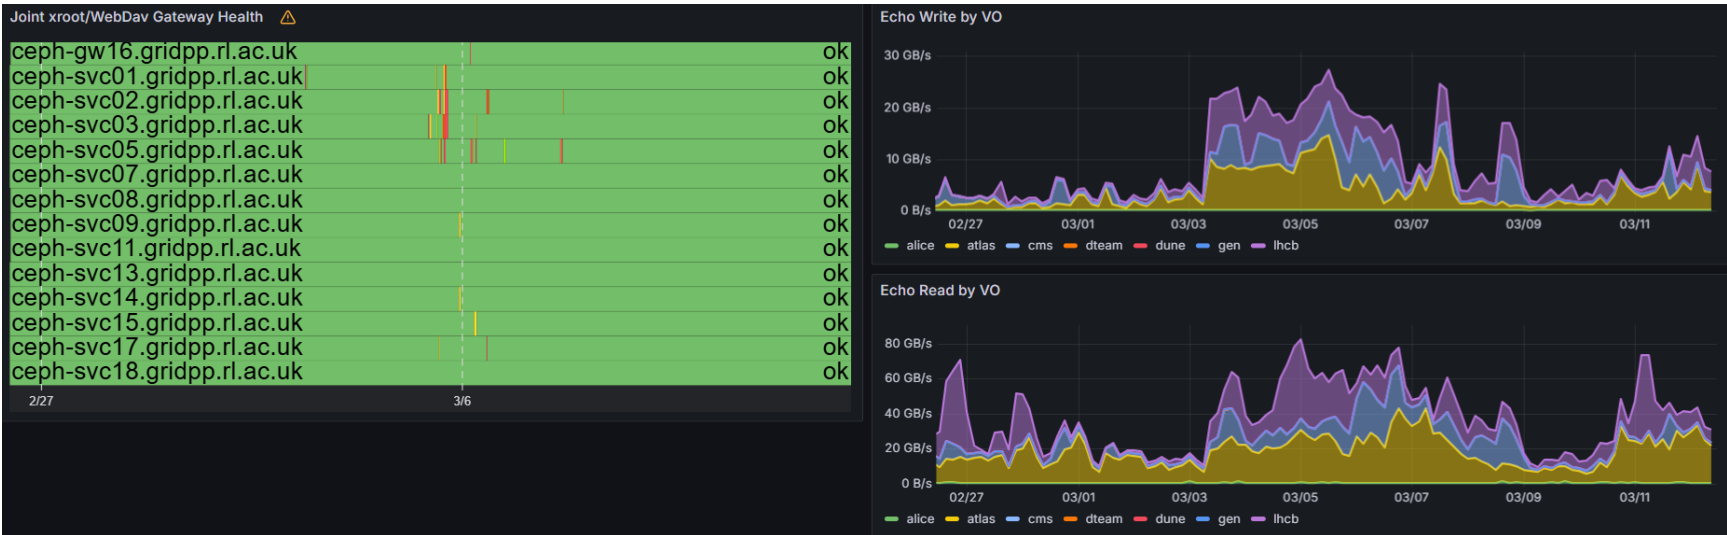

## Changes/News for upcoming week

- Batch
- Echo
- Tape

- Grid Services
- Network

New Summary Dashboard in progress.

<https://vande.gridpp.rl.ac.uk/next/d/egvWB4Vz/tier1-vo-service-summary?orgId=1&refresh=1m>