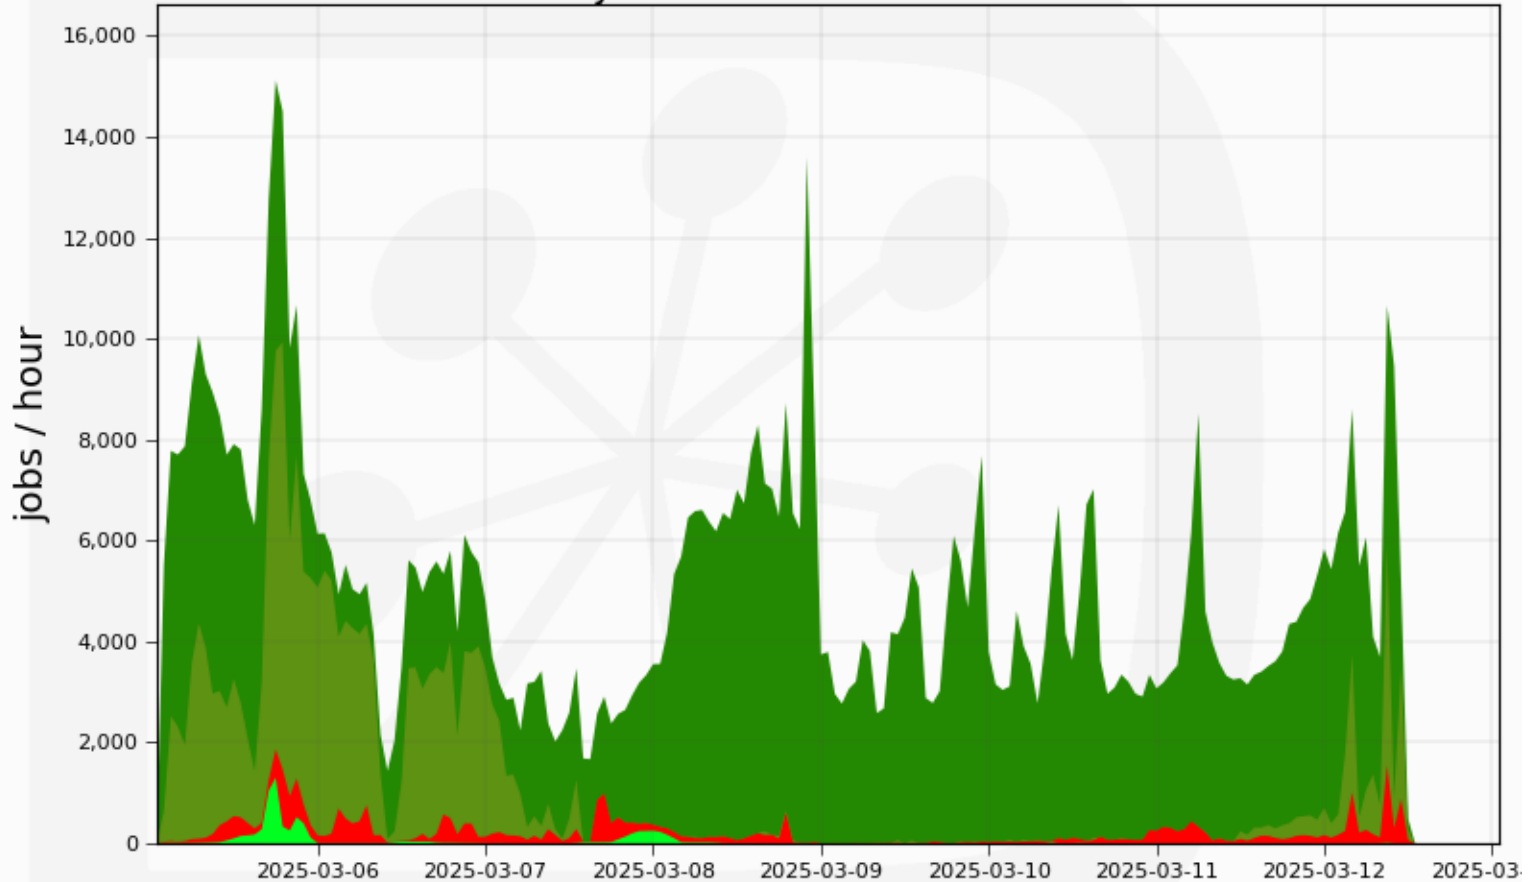

Jobs by FinalMajorStatus

8 Days from 2025-03-05 to 2025-03-13

Max: 15,114, Average: 4,765

Done 74.9% Rescheduled 20.8% Failed 3.5% Completed 0.8%

Generated on 2025-03-12 11:45:03 UTC