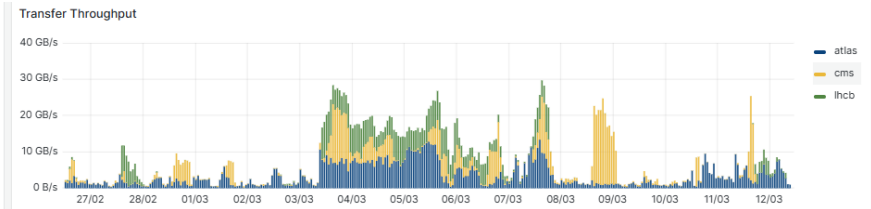

RECALL

<https://tinyurl.com/RAL-recall>