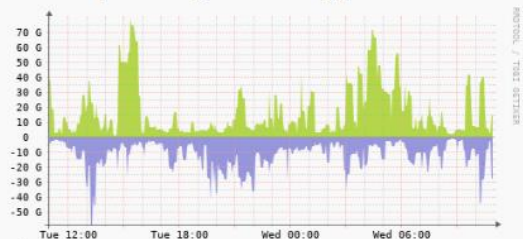

Total Graph for ports of type : LHCONE

Bits/sec			Now	Avg	Max
tler1.tl.internal	In	28.06 bps	25.74 bps	34.94 bps	
Vlan3604	Out	29.19 bps	27.28 bps	36.51 bps	
tler2.tl.internal	In	14.56Gbps	16.78Gbps	79.06Gbps	
Vlan3605	Out	26.89Gbps	12.05Gbps	58.31Gbps