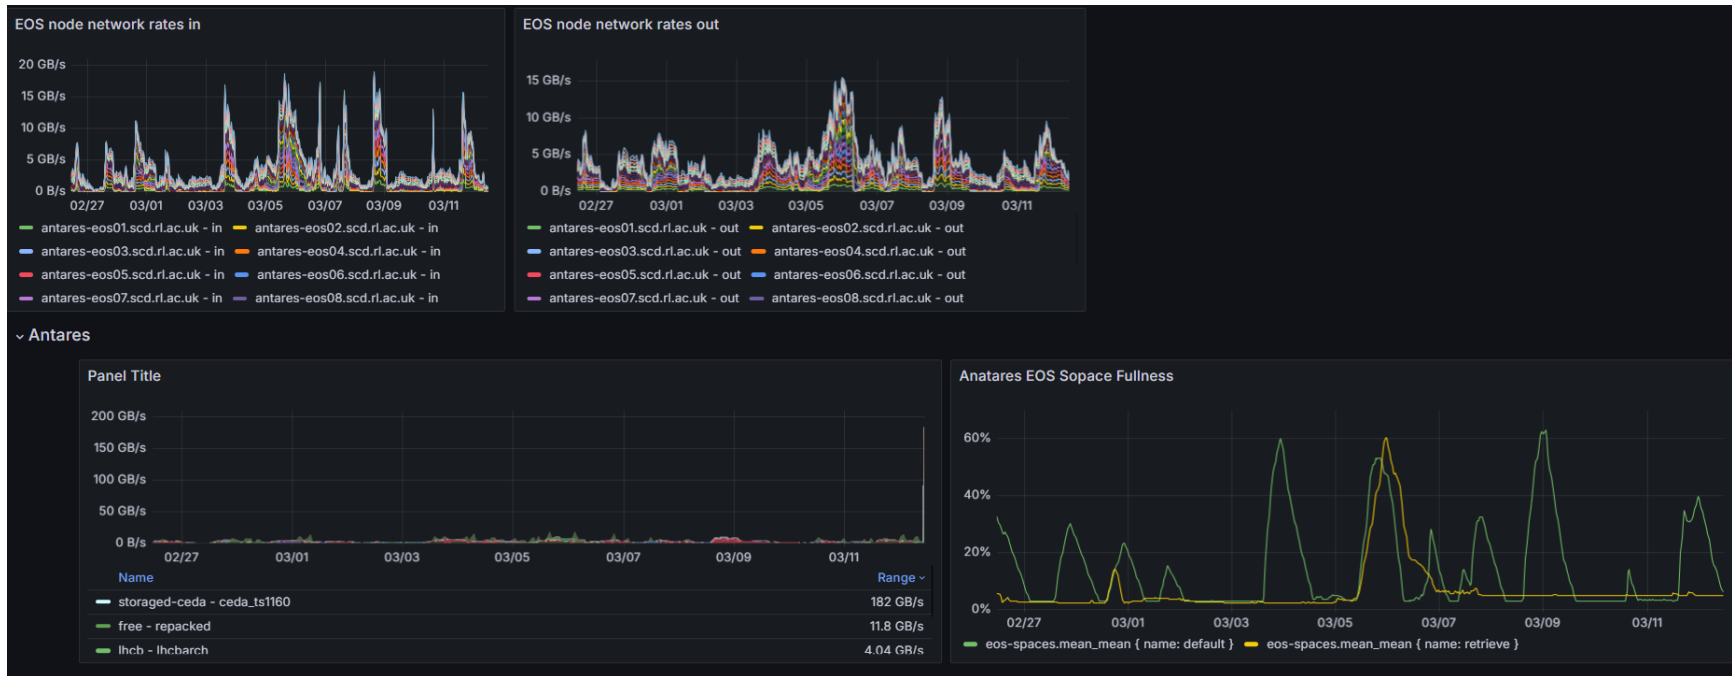

## Changes/News for upcoming week

- Batch
- Echo
- Tape

- Grid Services
- Network

New Summary Dashboard in progress.

<https://vande.gridpp.rl.ac.uk/next/d/egvWB4Vz/tier1-vo-service-summary?orgId=1&refresh=1m>