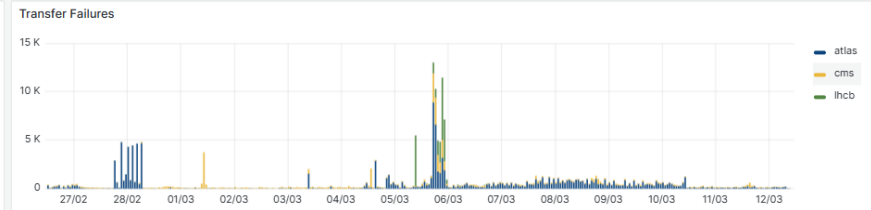

RECALL

<https://tinyurl.com/RAL-recall>