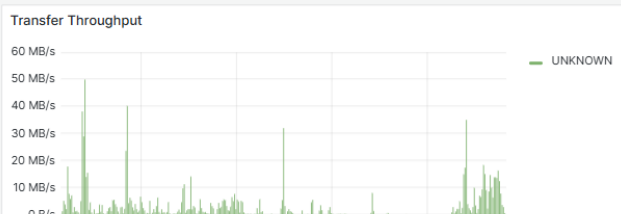

GLED (Monalisa)