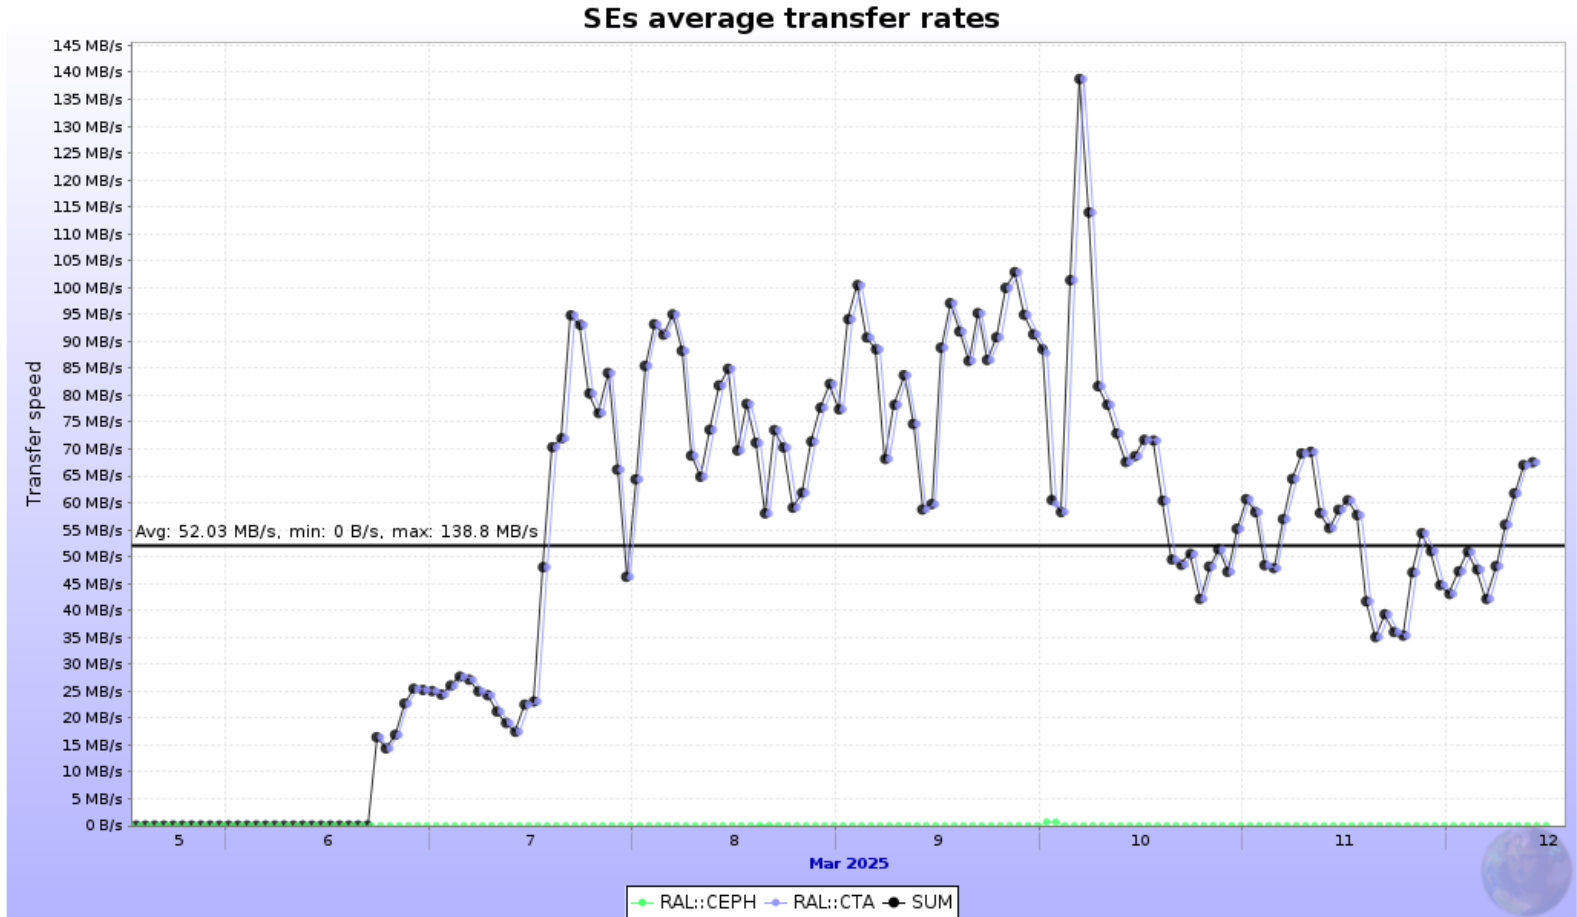

Changes/News for upcoming week

- Batch
- Echo
- Tape