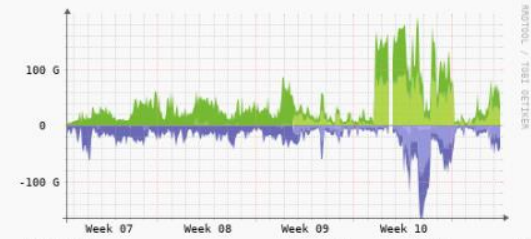

### Total Graph for ports of type : LHCOPN

Bits/sec			Now	Avg	Ma
tler2.tl.internal	In	719.75Mbps	1.76Gbps	6.25Gbp	
Vlan3550	Out	201.41Mbps	553.08Mbps	15.94Gbp	
tler2.tl.internal	In	20.01Gbps	29.17Gbps	91.26Gbp	
Vlan3551	Out	27.00Gbps	16.11Gbps	55.85Gbp	
tler2.tl.internal	In	574.43Mbps	1.10Gbps	3.50Gbp	
Vlan3561	Out	100.41Mbps	547.54Mbps	12.56Gbp	
tler2.tl.internal	In	18.78Gbps	25.96Gbps	75.58Gbp	
Vlan3562	Out	24.39Gbps	16.19Gbps	52.76Gbp	

Bits/sec			Now	Avg	Ma
tler2.tl.internal	In	856.17Mbps	1.23Gbps	14.52Gbp	
Vlan3550	Out	167.22Mbps	1.68Gbps	26.75Gbp	
tler2.tl.internal	In	12.51Gbps	34.24Gbps	96.98Gbp	
Vlan3551	Out	19.84Gbps	21.36Gbps	77.94Gbp	
tler2.tl.internal	In	756.76Mbps	802.70Mbps	5.89Gbp	
Vlan3561	Out	101.60Mbps	1.67Gbps	26.79Gbp	
tler2.tl.internal	In	12.14Gbps	29.72Gbps	96.97Gbp	
Vlan3562	Out	19.31Gbps	21.30Gbps	76.55Gbp	