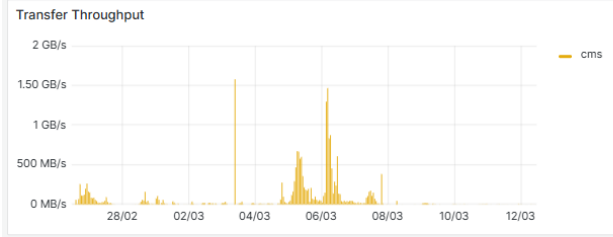

Group By: **vo** Bin: 1h VO: All Source Country: All Dest Country: All Source Tier: All Dest Tier: All Source Site: All Dest Site: RAL-LCG2

Source Exp. Site: All Dest Exp. Site: All Remote Access: true IP Version: All Filters: +

Next Generation

dCache

GLD (Monalisa)