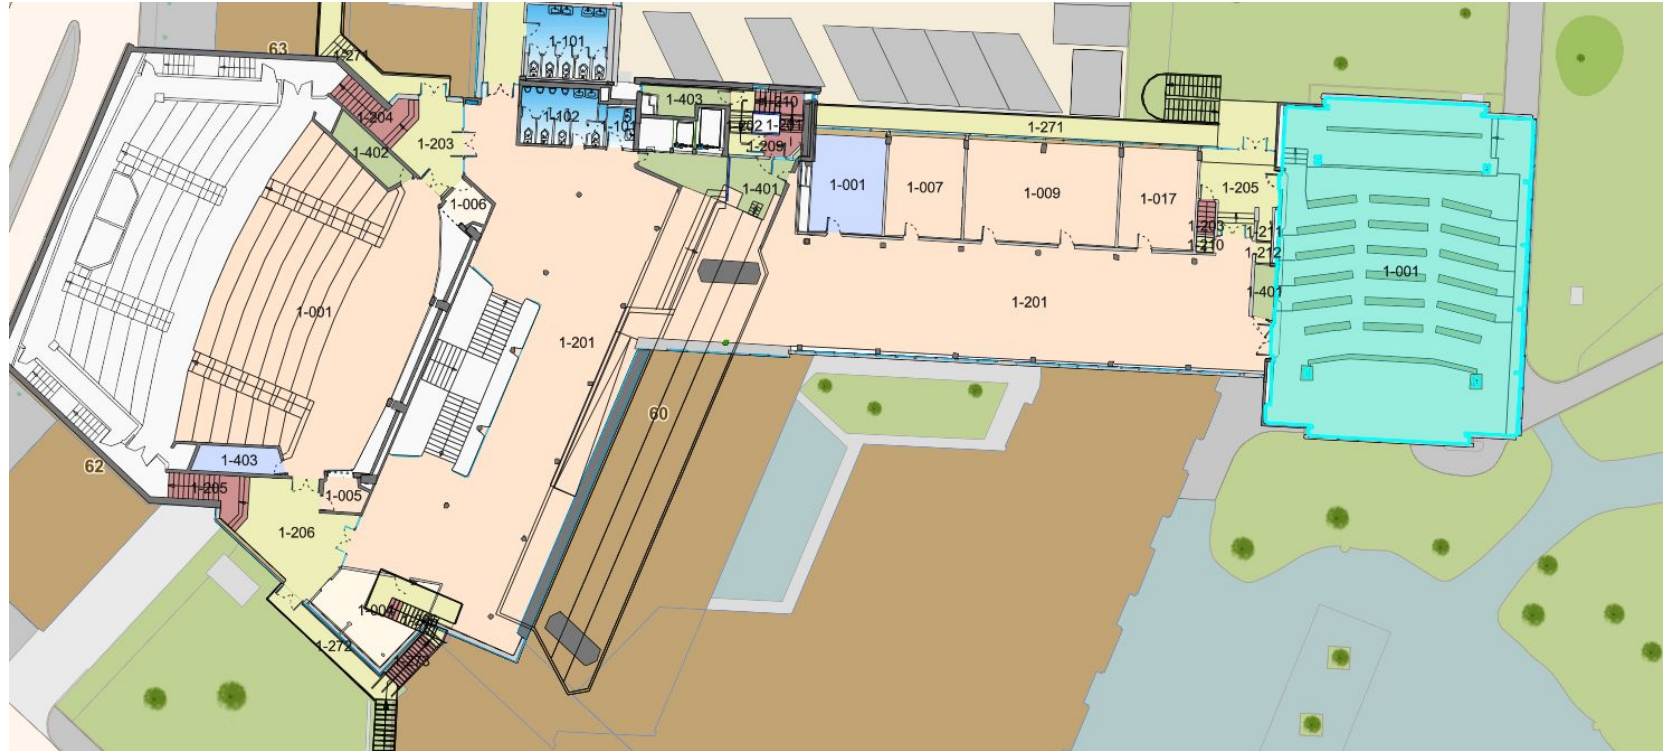

Logistics

Logistics

- All relevant information is in the mail that has been sent to you

Emergency Number

+41 22 767 4444

For all emergencies

Navigating CERN

- Web based map app for CERN: [MapCERN](#)
 - Browser, Android and iOS apps.
 - Down to the room level
- [500/1-001 Main Auditorium](#)
- [Bathrooms](#)
- [503/1-001 Council Chamber](#)
- [61/1-201 Pas Perdue \(Coffee Breaks\)](#)
- [500/1-201 Mezzanine](#)
- [Library: A quite place, always open](#)
- [Restaurant R1](#)
- [40/S2-C01 Salle Marie Sklodowska Curie](#)
- [40/S2-D01 Salle Dirac](#)
- [61/1-007 Room C](#)
- [513 CERN Meyrin Data Center 513](#)

500/1-001 Main Auditorium

500/1 Bathrooms

503/1-001 Council Chamber

61/1-201 Pas Perdus (Coffee Breaks)

500/1-201 Mezzanine

52/1-052 Library: A quite place, always open

40/S2-D01 Salle Dirac

In building 40 first identify the “D” part of the building, then go down to S2

61/1-007 Room C

Restaurant R1