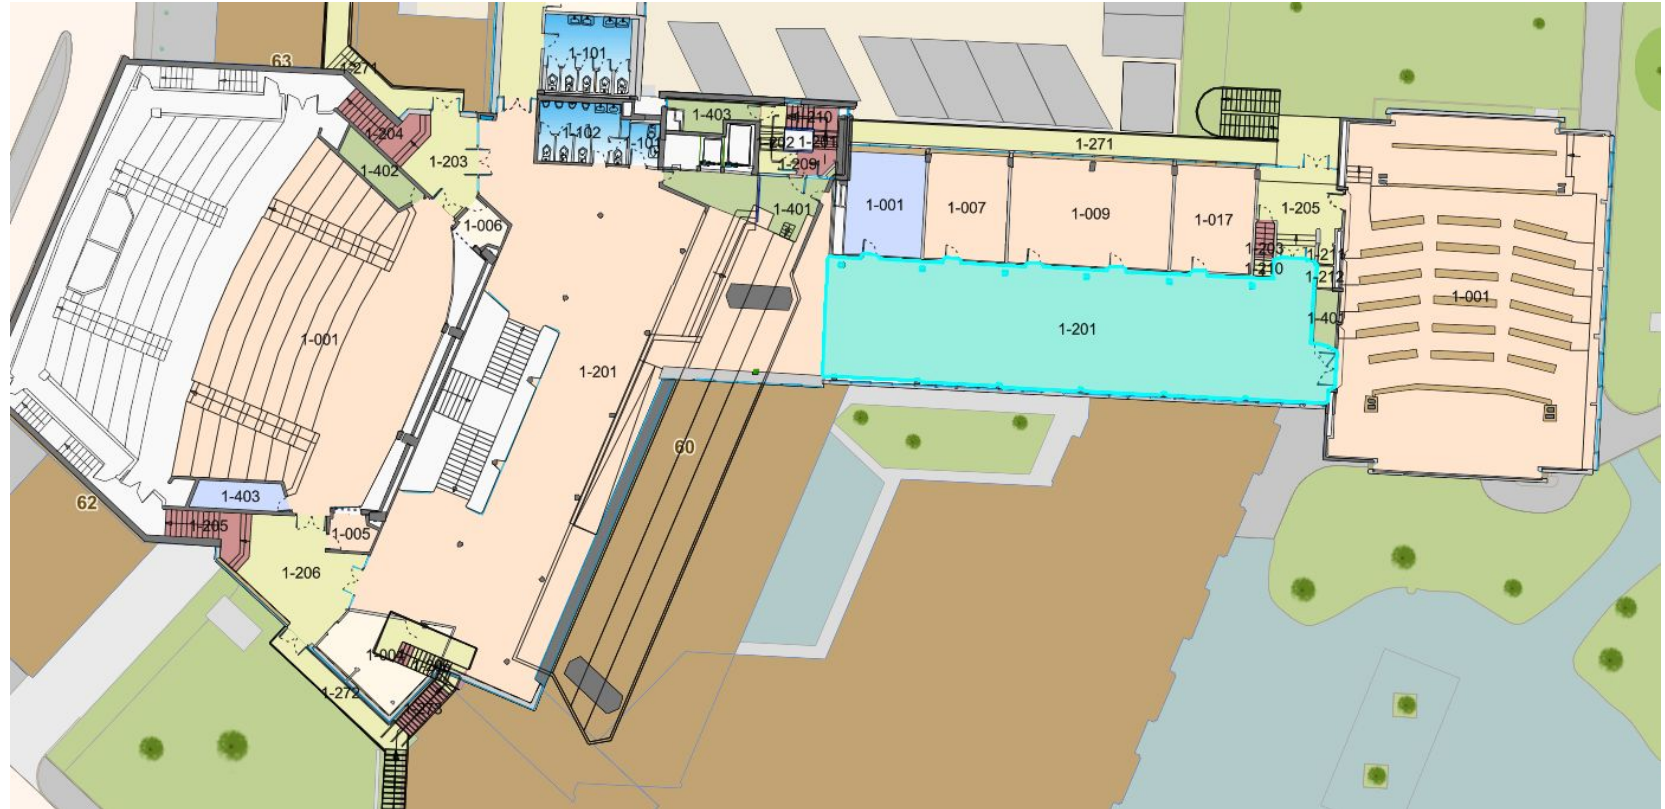

500/1-001 Main Auditorium

500/1 Bathrooms

503/1-001 Council Chamber

61/1-201 Pas Perdus (Coffee Breaks)

500/1-201 Mezzanine

52/1-052 Library: A quite place, always open

40/S2-D01 Salle Dirac

In building 40 first identify the “D” part of the building, then go down to S2