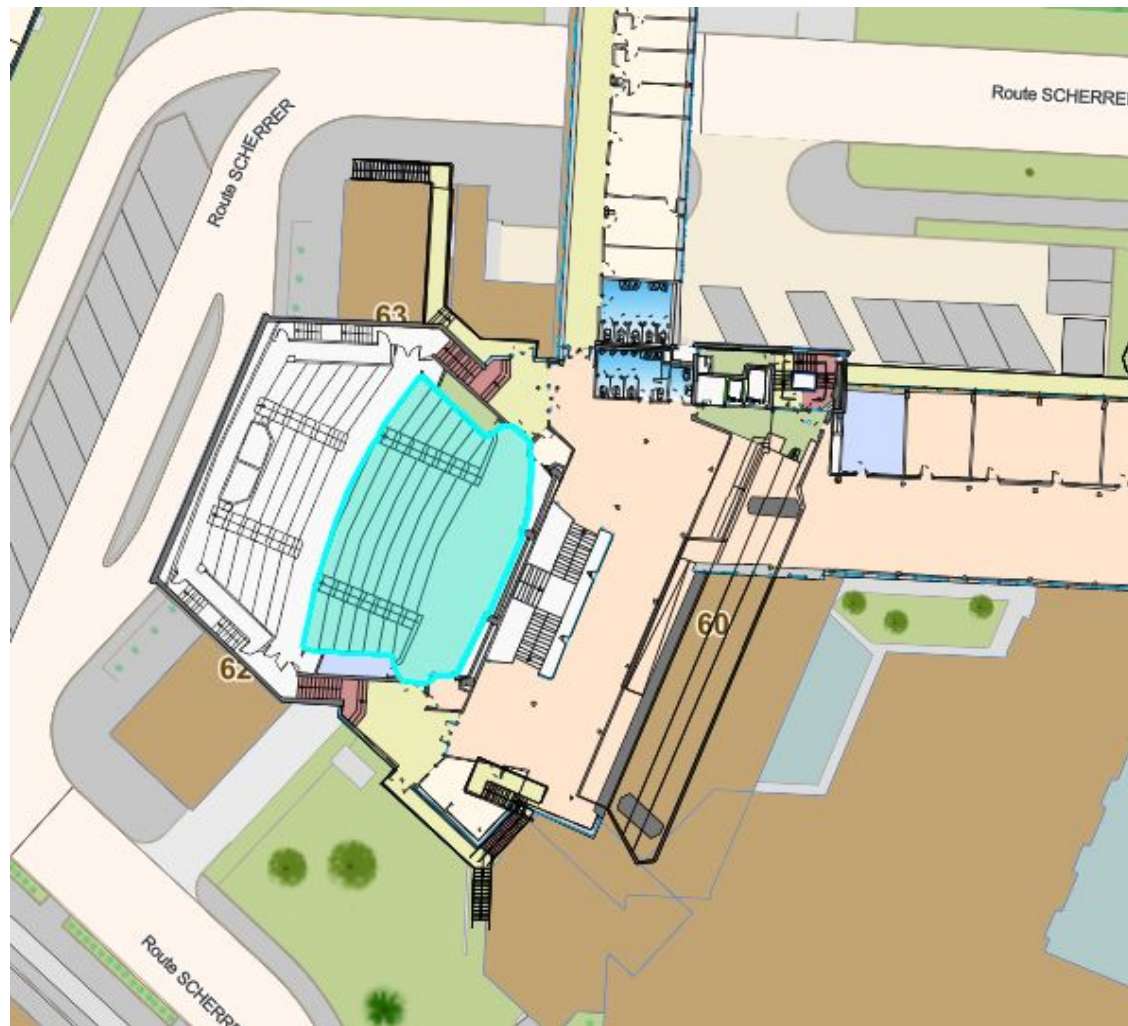

Logistics

Logistics

- All relevant information is in the mail that has been sent to you

Emergency Number

+41 22 767 4444

For all emergencies

Navigating CERN

- Web based map app for CERN: [MapCERN](#)
 - Browser, Android and iOS apps.
 - Down to the room level
- [500/1-001 Main Auditorium](#)
- [Bathrooms](#)
- [503/1-001 Council Chamber](#)
- [61/1-201 Pas Perdue \(Coffee Breaks\)](#)
- [500/1-201 Mezzanine](#)
- [Library: A quite place, always open](#)
- [Restaurant R1](#)
- [40/S2-C01 Salle Marie Sklodowska Curie](#)
- [40/S2-D01 Salle Dirac](#)
- [61/1-007 Room C](#)
- [513 CERN Meyrin Data Center 513](#)

500/1-001 Main Auditorium

500/1 Bathrooms

503/1-001 Council Chamber

61/1-201 Pas Perdus (Coffee Breaks)

500/1-201 Mezzanine

52/1-052 Library: A quite place, always open

40/S2-D01 Salle Dirac

In building 40 first identify the “D” part of the building, then go down to S2