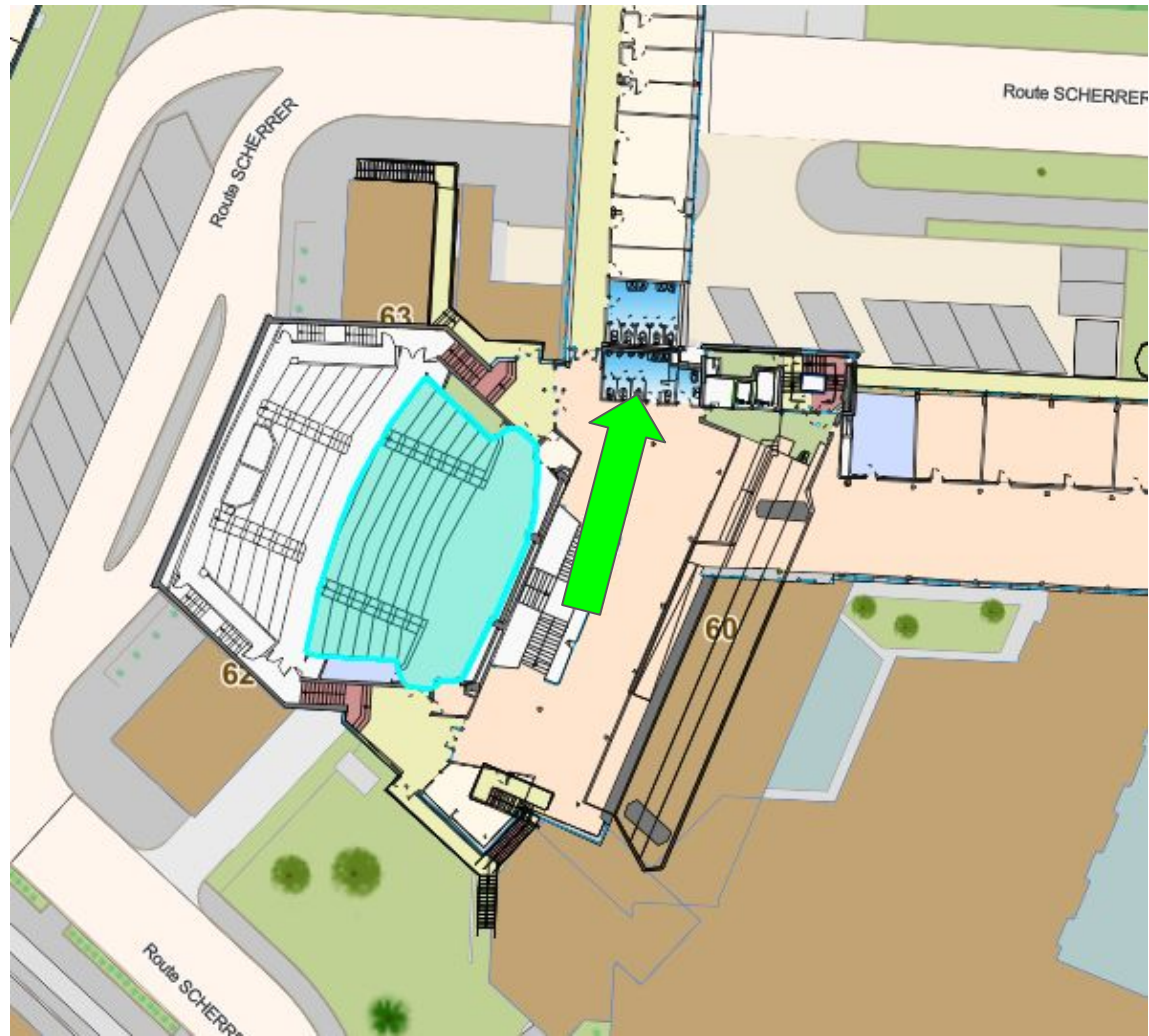

Logistics

Logistics

- All relevant information is in the mail that has been sent to you

Emergency Number

+41 22 767 4444

For all emergencies

Navigating CERN

- Web based map app for CERN: [MapCERN](#)
 - Browser, Android and iOS apps.
 - Down to the room level
- [500/1-001 Main Auditorium](#)
- [Bathrooms](#)
- [503/1-001 Council Chamber](#)
- [61/1-201 Pas Perdue \(Coffee Breaks\)](#)
- [500/1-201 Mezzanine](#)
- [Library: A quite place, always open](#)
- [Restaurant R1](#)
- [40/S2-C01 Salle Marie Sklodowska Curie](#)
- [40/S2-D01 Salle Dirac](#)
- [61/1-007 Room C](#)
- [513 CERN Meyrin Data Center 513](#)

500/1-001 Main Auditorium

500/1 Bathrooms

503/1-001 Council Chamber

61/1-201 Pas Perdus (Coffee Breaks)

500/1-201 Mezzanine

52/1-052 Library: A quite place, always open

40/S2-D01 Salle Dirac

In building 40 first identify the “D” part of the building, then go down to S2