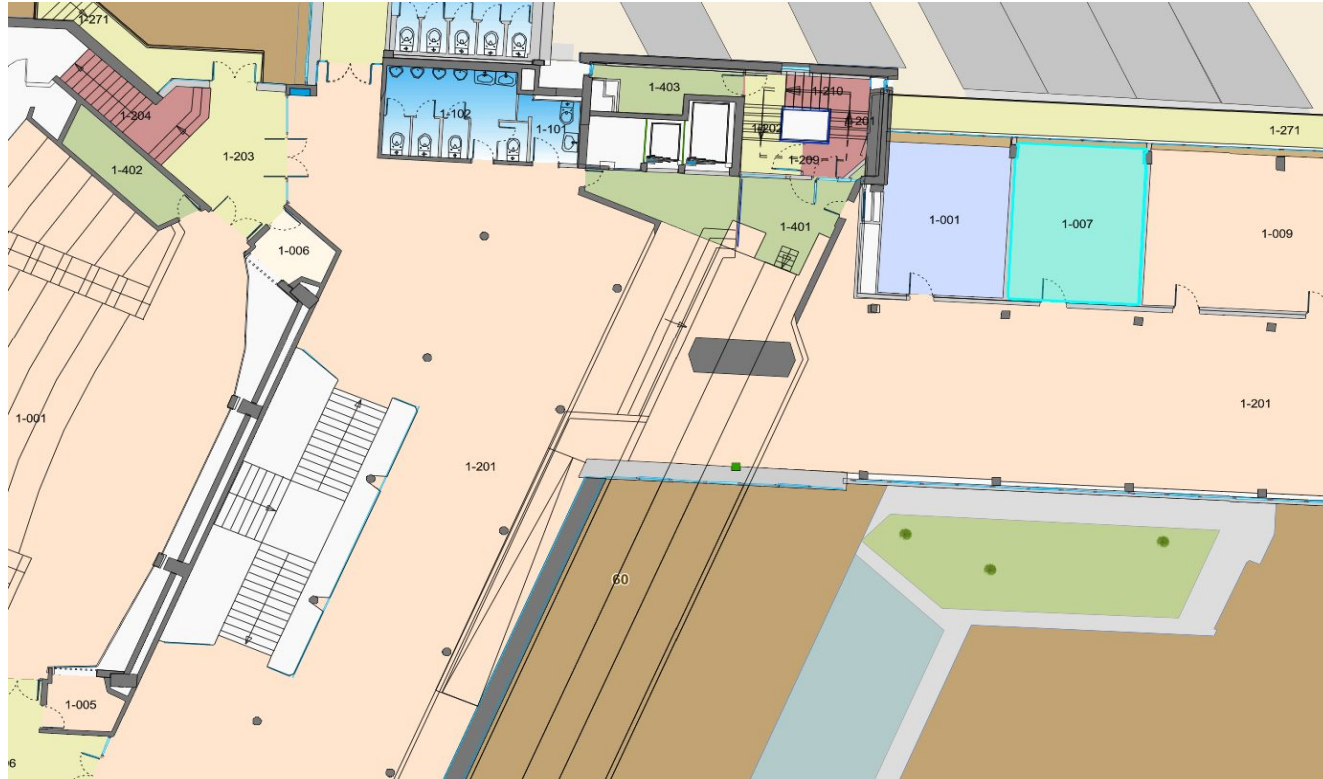

61/1-007 Room C