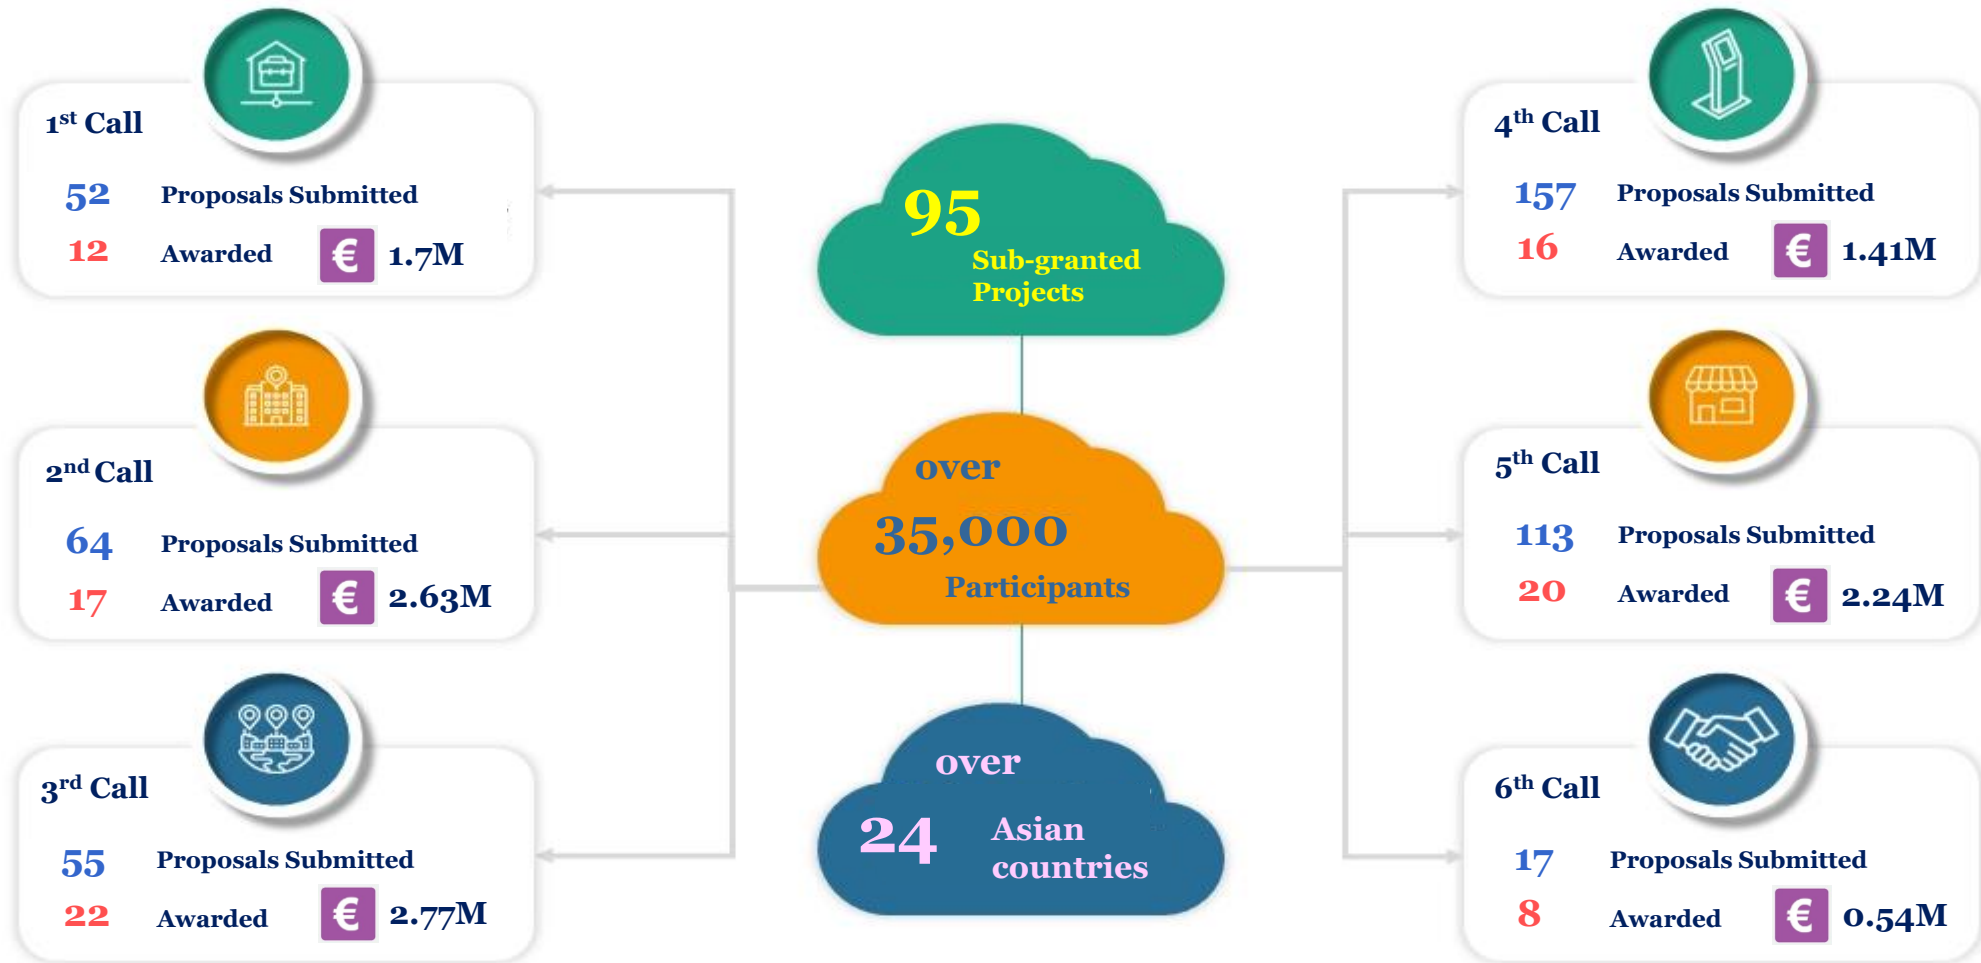

Support the Research & Education Communities: EUR 11.3M
Avg. grant: EUR 120K