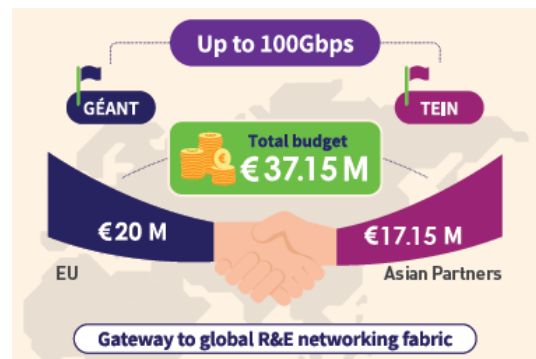

- To fulfill **Sustainable Development Goals (SDGs)** through improved access to education and research resources
- Direct R&E network connection in **Asia and EU up to 100 Gbps**
- Co-funded by EU and Asian Partners: **Total budget €37.1 M**