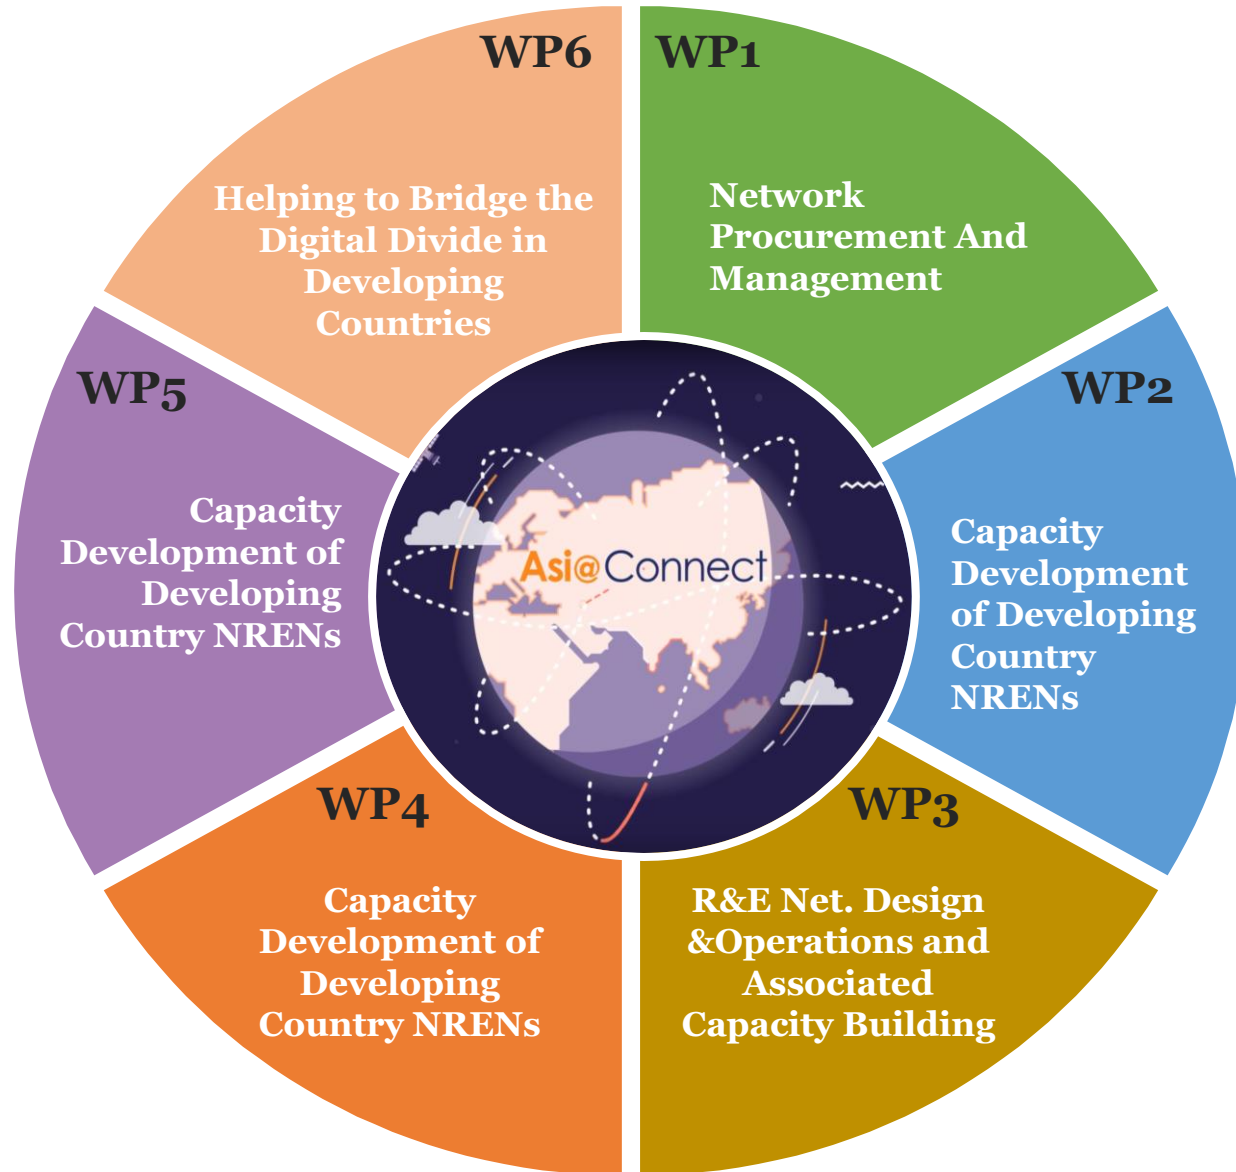

Main Activities