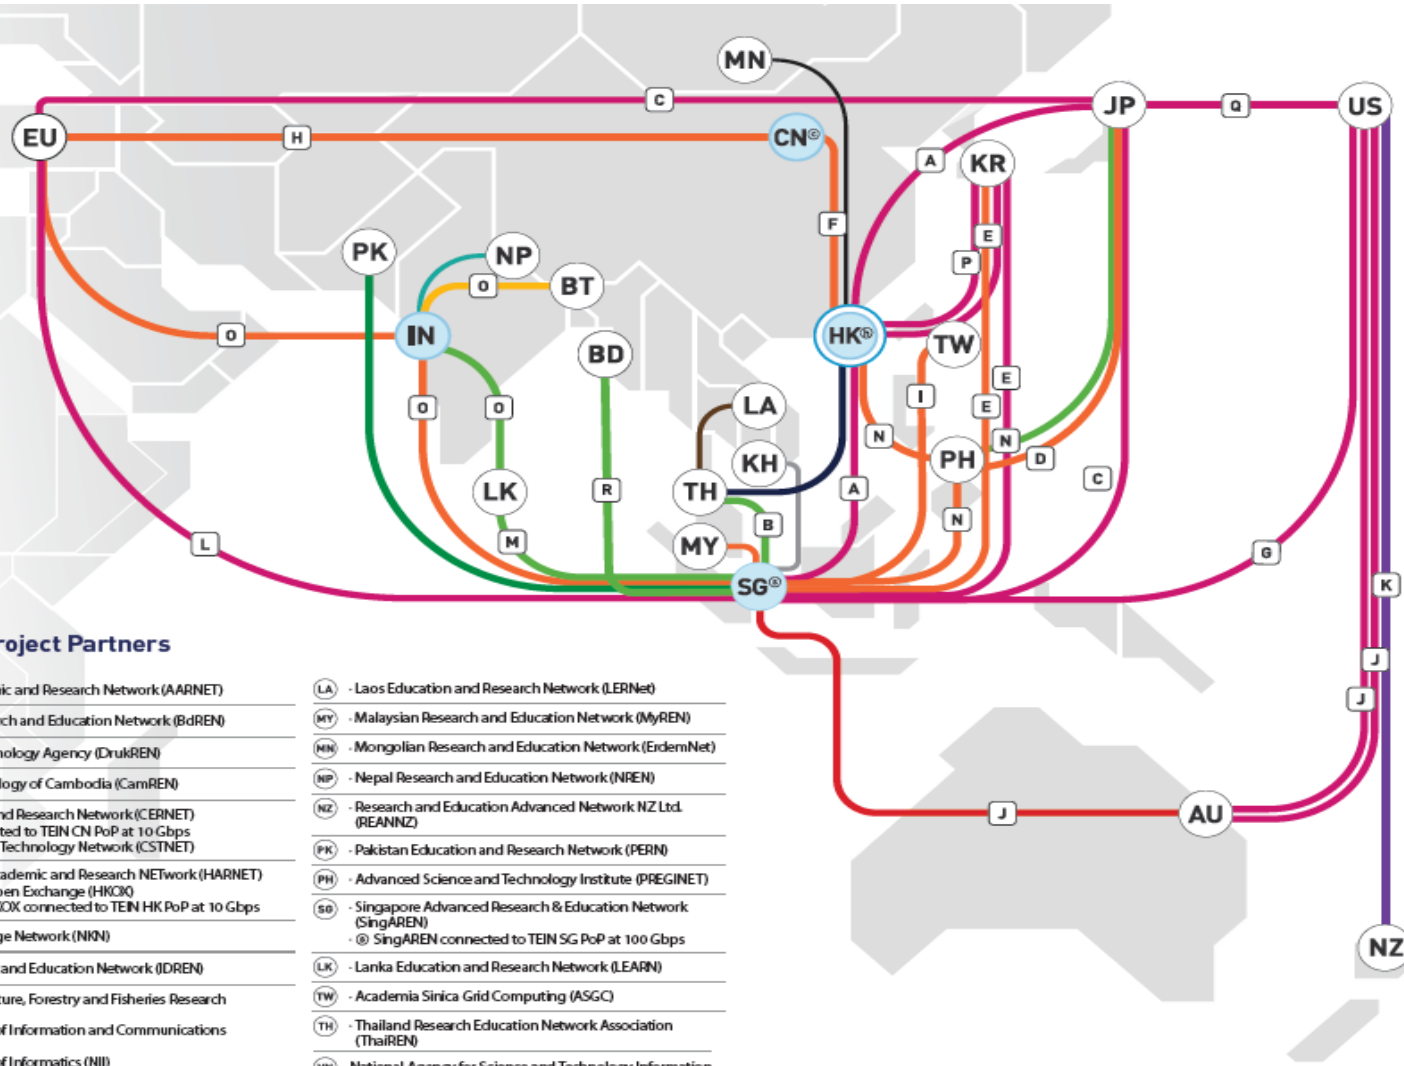

TEIN Network Topology (as of Apr 2025)

TEIN Map

Asi@Connect Project Partners

AU - Australia's Academic and Research Network (AARNET)	LA - Laos Education and Research Network (LERNet)
BD - Bangladesh Research and Education Network (BdREN)	MY - Malaysian Research and Education Network (MyREN)
BT - Government Technology Agency (DrukREN)	MN - Mongolian Research and Education Network (ErdemNet)
KH - Institute of Technology of Cambodia (CamREN)	NP - Nepal Research and Education Network (NREN)
CN - China Education and Research Network (CERNET) Ⓞ CERNET connected to TEIN CN PoP at 10 Gbps Ⓞ China Science and Technology Network (CSTNET)	NZ - Research and Education Advanced Network NZ Ltd. (REANNZ)
HK - The Hong Kong Academic and Research Network (HARNET) - The Hong Kong Open Exchange (HKOX) Ⓞ HARNET and HKOX connected to TEIN HK PoP at 10 Gbps	PK - Pakistan Education and Research Network (PERN)
IN - National Knowledge Network (NKN)	PH - Advanced Science and Technology Institute (PREGINET)
ID - Indonesia Research and Education Network (IDREN)	SG - Singapore Advanced Research & Education Network (SingAREN) Ⓞ SingAREN connected to TEIN SG PoP at 100 Gbps
JP - Ministry of Agriculture, Forestry and Fisheries Research Network (MAFFIN) - National Institute of Information and Communications Technology (NICT) - National Institute of Informatics (NII)	LK - Lanka Education and Research Network (LEARN)
KR - National Information Society Agency (KOREN) - Korea Institute of Science and Technology Information (KREONET)	TW - Academia Sinica Grid Computing (ASGC)
	TH - Thailand Research Education Network Association (ThaIREN)
	VN - National Agency for Science and Technology Information (VinaREN)

The following links are fully financed/co-financed by the link owners whose support is gratefully acknowledged

A	National Institute of Information and Communications Technology National Supercomputing Centre Singapore Advanced Research & Education Network The Hong Kong Academic and Research NETWORK
B	National Institute of Information and Communications Technology Thailand Research and Education Network
C	National Institute of Informatics
D	Ministry of Agriculture, Forestry and Fisheries Research Network
E	National Information Society Agency
F	China Education and Research Network TEIN Cooperation Center
G	Internet2 ARENA-PAC TransPAC/Pacific Wave Australia's Academic and Research Network
H	Co-funded by China and EU
I	Academia Sinica Grid Computing
J	Australia's Academic and Research Network
K	Research and Education Advanced Network New Zealand
L	
M	Lanka Education and Research Network
N	Advanced Science and Technology Institute
O	National Knowledge Network
P	Korea Research Environment Open NETWORK
Q	National Supercomputing Centre Singapore Advanced Research & Education Network
R	Bangladesh Research and Education Network

* As of 30 April 2025.