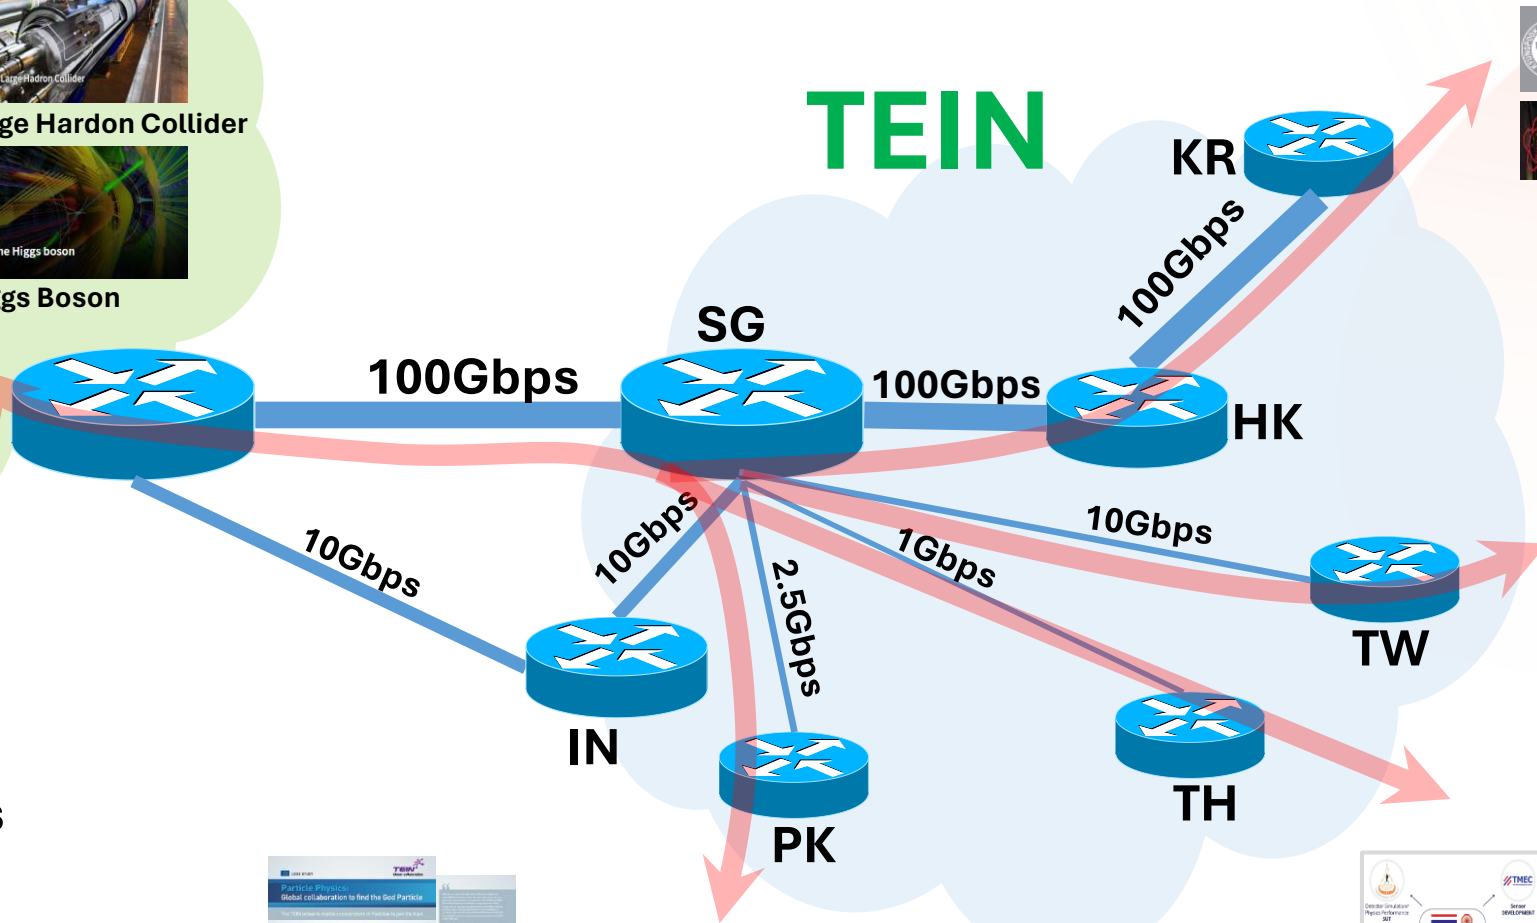

* As of 30 April 2025.

** Other regions [Central Asia, Africa and Latin America] can be connected via global R&E networks such as EU(GÉANT) and US(Internet2)

- **Backbone**
 - ✓ 10Gbps -> 100Gbps (SG-HK, SG-EU)
- **Access**
 - ✓ 10Mbps-10Gbps -> 10Mbps – 100Gbps
 - ✓ Network divide has been increasing!
- **Link termination**
 - ✓ AF, MM(EU's policy), ID, VN(financial constraints)

CNRS
NUCLEI & PARTICLES

GÉANT

“Helps to uncover what the universe is made of and how it works”

TEIN

- **Implementation Complete**

- ✓ TEIN backbone (including link to Europe GÉANT)
- ✓ BJ-CN, 10Gbps
- ✓ HK-TH, 2X1Gbps
- ✓ HK-CINJI, 100Gbps
- ✓ HK-KREONET, 100Gbps
- ✓ SG-TH, 1Gbps
- ✓ SG-KREONET, 100Gbps
- ✓ SG-CINJI, 100Gbps