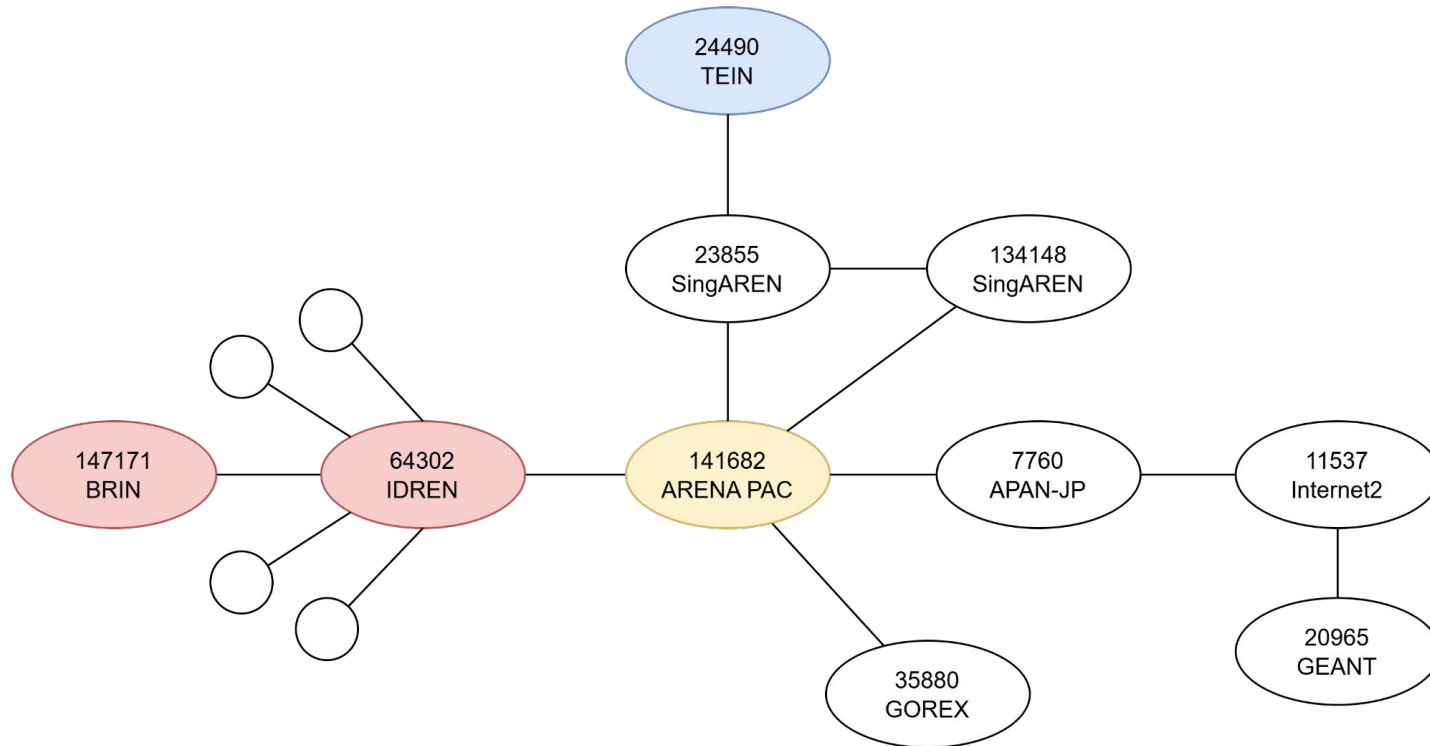

BRIN's HPC Infrastructure

ALICE grid @BRIN

- (still) small grid cluster
 - ALICE grid integration
 - Maintain consistency since late 2023
 - More worker nodes next year
-
- Trying to get institution's commitment for WLCG

Maintaining ALICE Service @Cibinong

Running Jobs

Running Jobs				
Series	Last value	Min	Avg	Max
1. Cibinong	12	0	12.26	87
Total	12		12.26	

Done jobs in Cibinong

Done jobs in Cibinong				
Series	Last value	Min	Avg	Max
1. DONE	14723	114	9217	14723
Total	14723		9217	

IdREN: Indonesian Research and Education Network

TEIN Network Topology (Aug 2025)

• Link termination

- ✓ AF, MM(EU's policy), ID, VN(financial constraints)

- Peering via SOE**
- ARENA-PAC
 - GEANT
 - Internet2
 - KISTI(completed)
 - PREGINET

IdREN: Indonesian Research and Education Network

Regional Connectivity

Challenges

- Network hiccups
- REN Bandwidth Underutilization
 - > 80% through commercial network
- Lack of sustainable funding
 - a BRIN management representative in Alice RRB