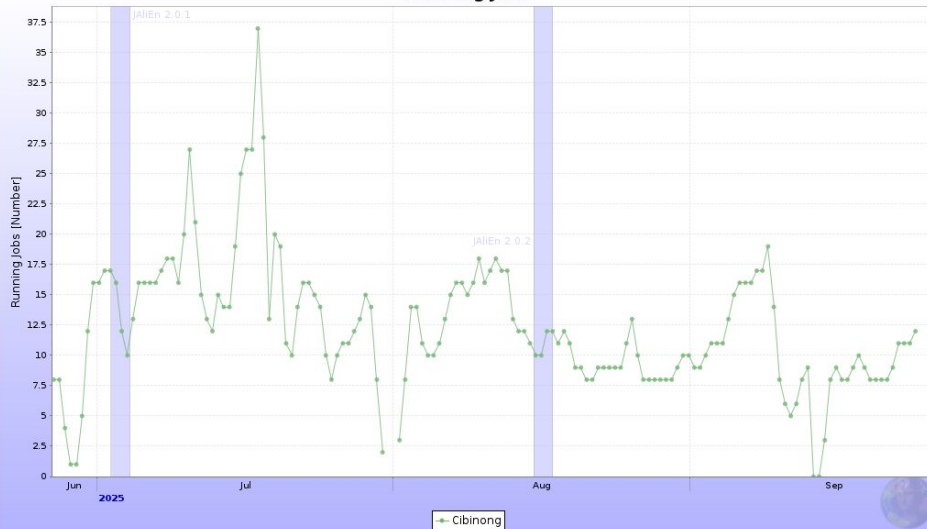

BRIN's HPC Infrastructure

ALICE grid @BRIN

- (still) small grid cluster
 - ALICE grid integration
 - Maintain consistency since late 2023
 - More worker nodes next year
-
- Trying to get institution's commitment for WLCG

Maintaining ALICE Service @Cibinong

Running Jobs

Running Jobs				
Series	Last value	Min	Avg	Max
1. Cibinong	12	0	12.26	87
Total	12		12.26	

Done jobs in Cibinong

Done jobs in Cibinong				
Series	Last value	Min	Avg	Max
1. DONE	14723	114	9217	14723
Total	14723		9217	