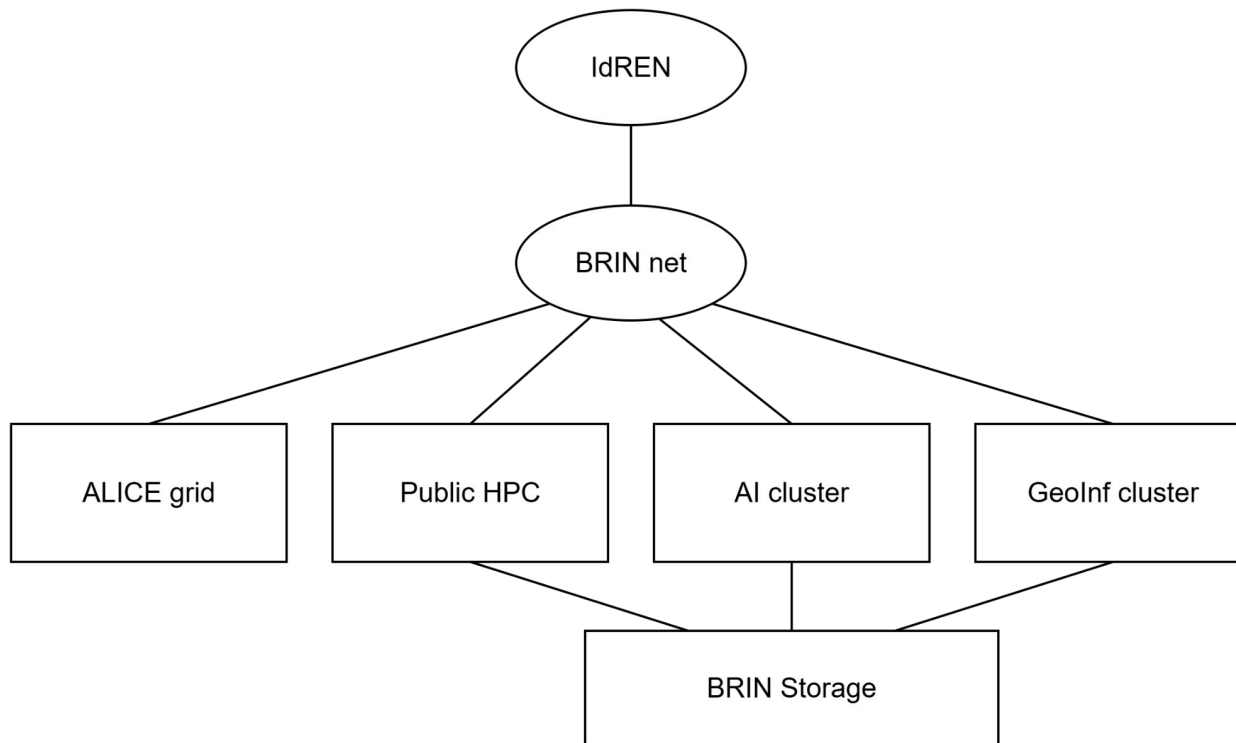

BRIN - National Research and Innovation Agency

- The sole (largest) national research agency of Indonesia
 - 12 research organizations (85 research centers)
 - 7 deputies (administrative)
- ALICE @BRIN
 - Research Center for Quantum Physics
 - Research Center for Computation
 - Research Center for Data and Information Sciences
 - Deputy of Research and Innovation Infrastructure

(relatively) New HPC infrastructure (2024)

BRIN's HPC Infrastructure

(year) Name	TFLOPS
(2015) Gen 2	17
(2018) Gen 3	107
(2019) Gen 3.geo	5
(2020) Gen 3.AI	265
(2024) Gen 4	414
(2026) Gen 4.AI (ASEAN + ROK)	3500

BRIN's HPC Infrastructure

ALICE grid @BRIN

- (still) small grid cluster
 - ALICE grid integration
 - Maintain consistency since late 2023
 - More worker nodes next year
-
- Trying to get institution's commitment for WLCG