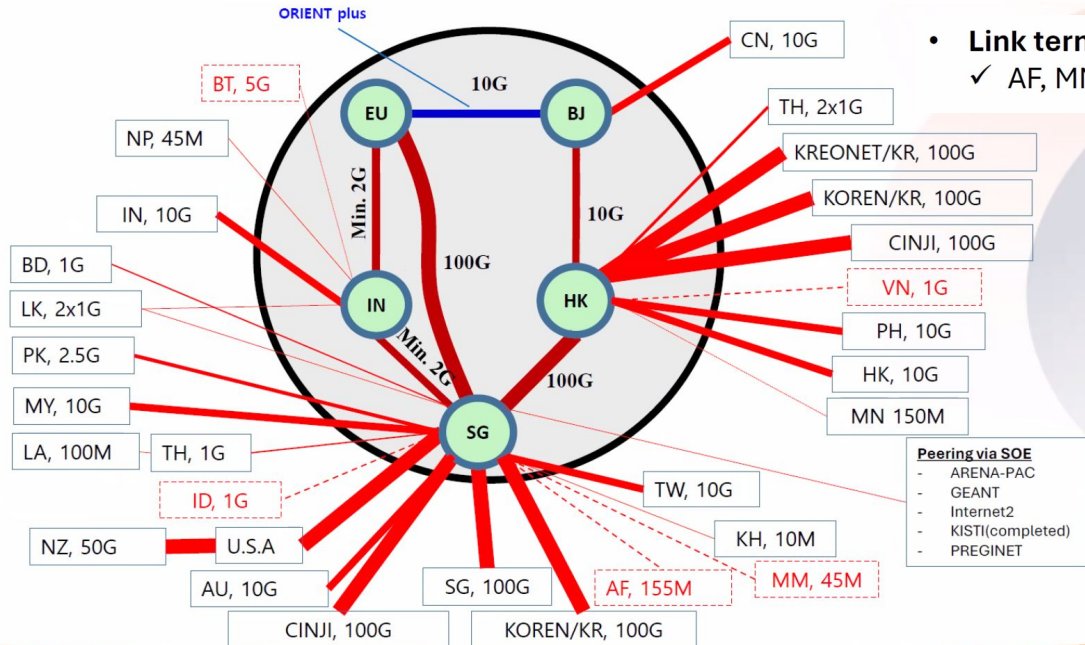

BRIN - National Research and Innovation Agency

- The sole (largest) national research agency of Indonesia
 - 12 research organizations (85 research centers)
 - 7 deputies (administrative)
- ALICE @BRIN
 - Research Center for Quantum Physics
 - Research Center for Computation
 - Research Center for Data and Information Sciences
 - Deputy of Research and Innovation Infrastructure

BRIN's HPC Infrastructure

ALICE grid @BRIN

- (still) small grid cluster
 - ALICE grid integration
 - Maintain consistency since late 2023
 - More worker nodes next year
-
- Trying to get institution's commitment for WLCG

Maintaining ALICE Service @Cibinong

Running Jobs

Running Jobs				
Series	Last value	Min	Avg	Max
1. Cibinong	12	0	12.26	87
Total	12		12.26	

Done jobs in Cibinong

Done jobs in Cibinong				
Series	Last value	Min	Avg	Max
1. DONE	14723	114	9217	14723
Total	14723		9217	

IdREN: Indonesian Research and Education Network

TEIN Network Topology (Aug 2025)

• Link termination

- ✓ AF, MM(EU's policy), ID, VN(financial constraints)

- Peering via SOE**
- ARENA-PAC
 - GEANT
 - Internet2
 - KISTI(completed)
 - PREGINET