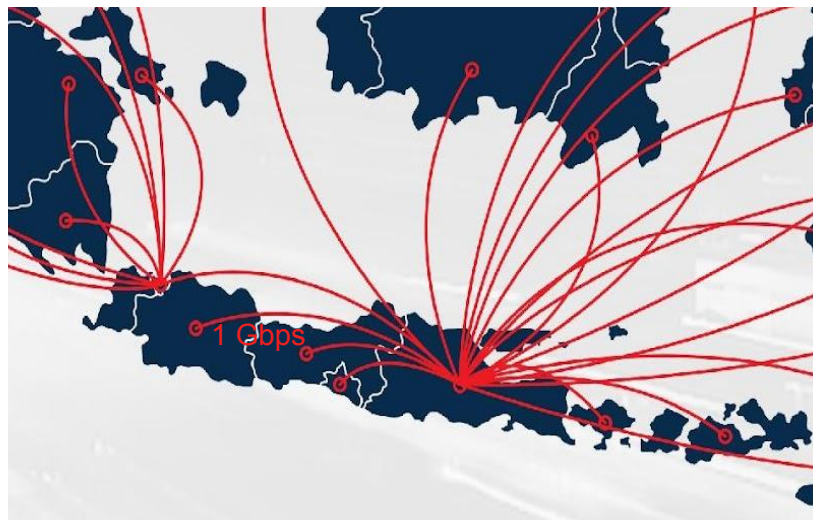

IdREN: Indonesian Research and Education Network