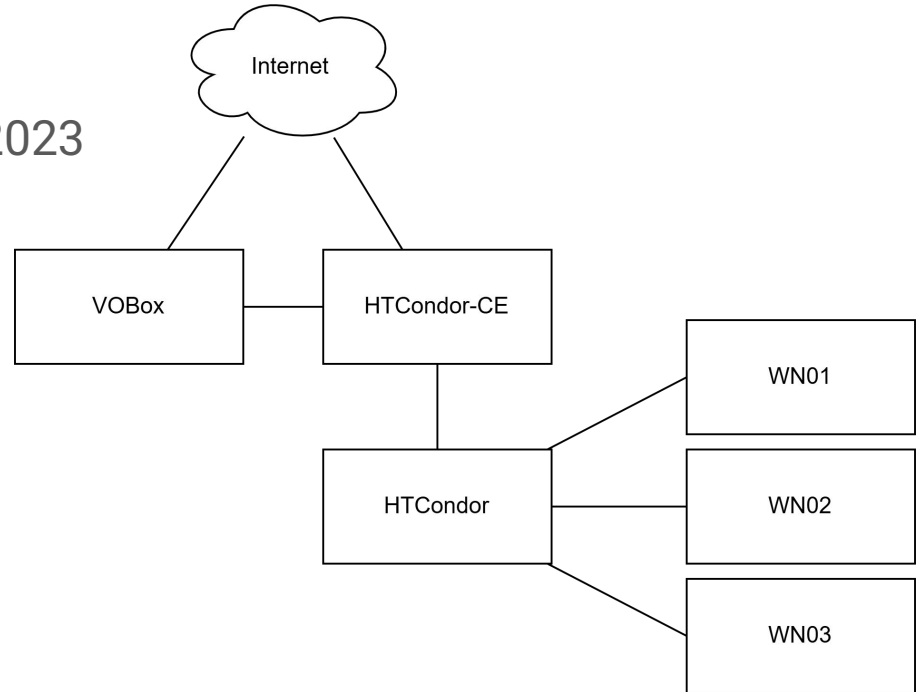

(relatively) New HPC infrastructure (2024)

BRIN's HPC Infrastructure

(year) Name	TFLOPS
(2015) Gen 2	17
(2018) Gen 3	107
(2019) Gen 3.geo	5
(2020) Gen 3.AI	265
(2024) Gen 4	414
(2026) Gen 4.AI (ASEAN + ROK)	3500

BRIN's HPC Infrastructure

ALICE grid @BRIN

- (still) small grid cluster
 - ALICE grid integration
 - Maintain consistency since late 2023
 - More worker nodes next year
-
- Trying to get institution's commitment for WLCG