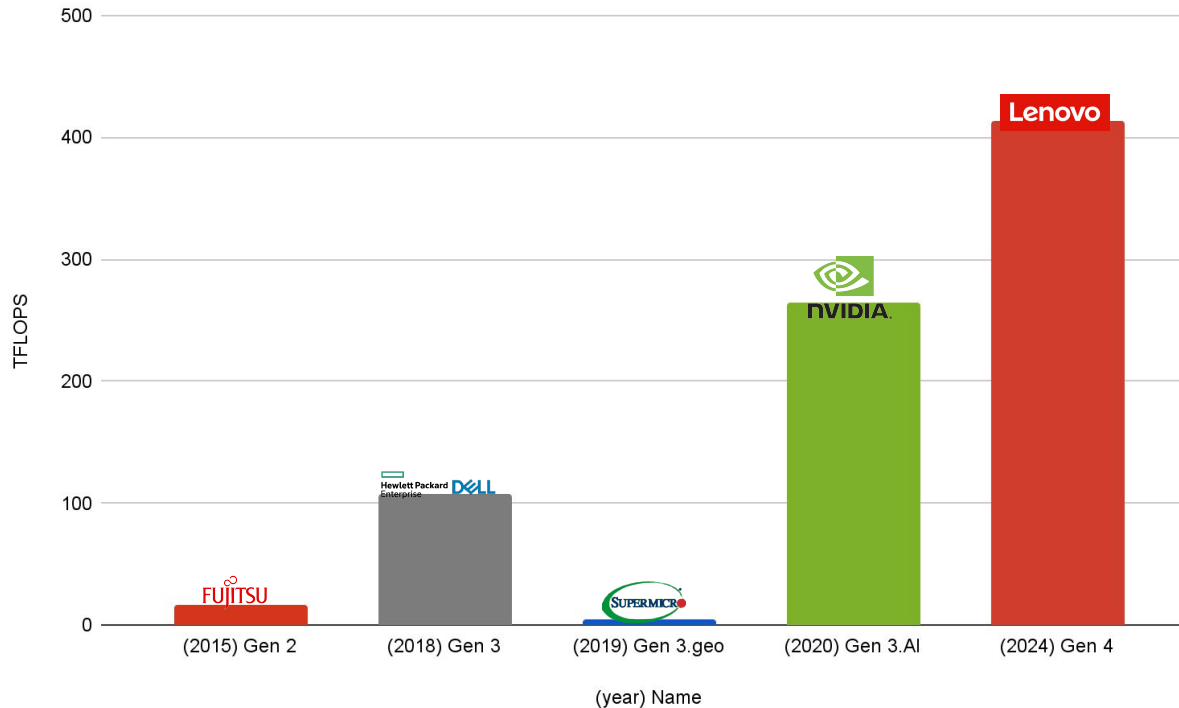

ALICE @BRIN

- Activities:

- Physics analysis: heavy flavour, small system
- Detector and Instrumentation Lab: expressed interests in Forward Calorimeter Hadronic (FoCal-H), testing and construction of silicon photomultiplier
- Computation: HPC lab (ALICE grid services)

(relatively) New HPC infrastructure (2024)

BRIN's HPC Infrastructure

(year) Name	TFLOPS
(2015) Gen 2	17
(2018) Gen 3	107
(2019) Gen 3.geo	5
(2020) Gen 3.AI	265
(2024) Gen 4	414
(2026) Gen 4.AI (ASEAN + ROK)	3500