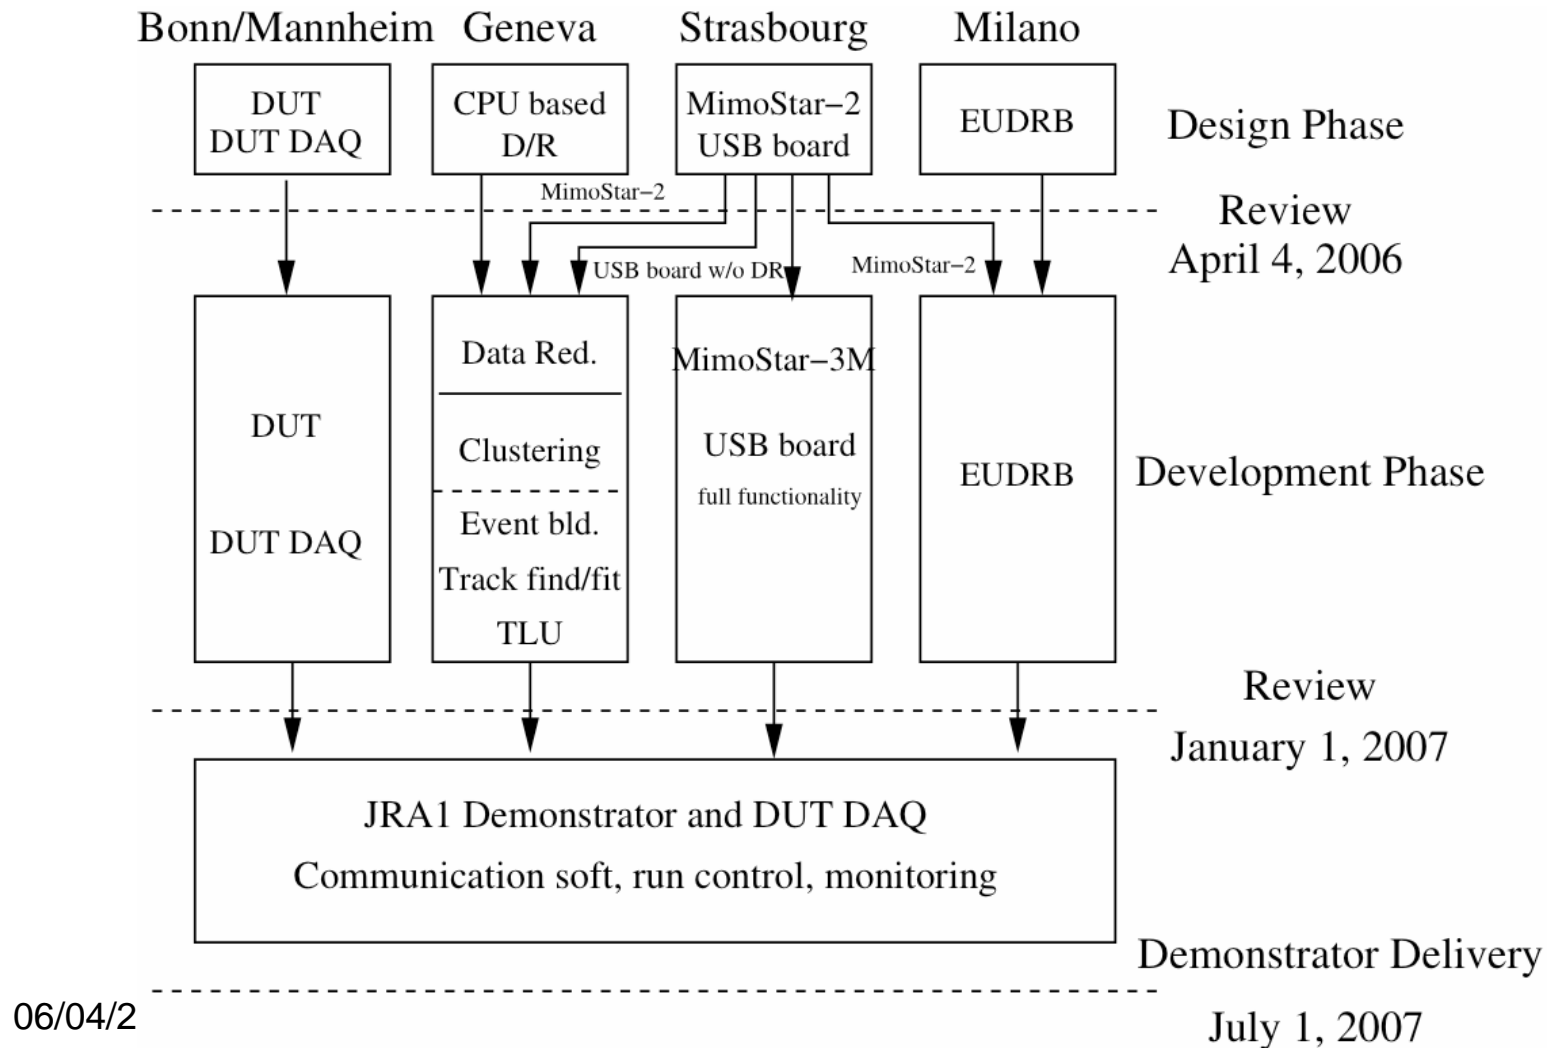

# JRA1 Workplan

# Important Info

Most people know each other, except:

**Emlyn Corrin**, new UniGe collaborator from this summer on,  
full time on EUDET

Coffee break:

- Ecole de physique, 2nd floor
- 10:30

Lunch break:

- Télévision Suisse Romande
- 12:30