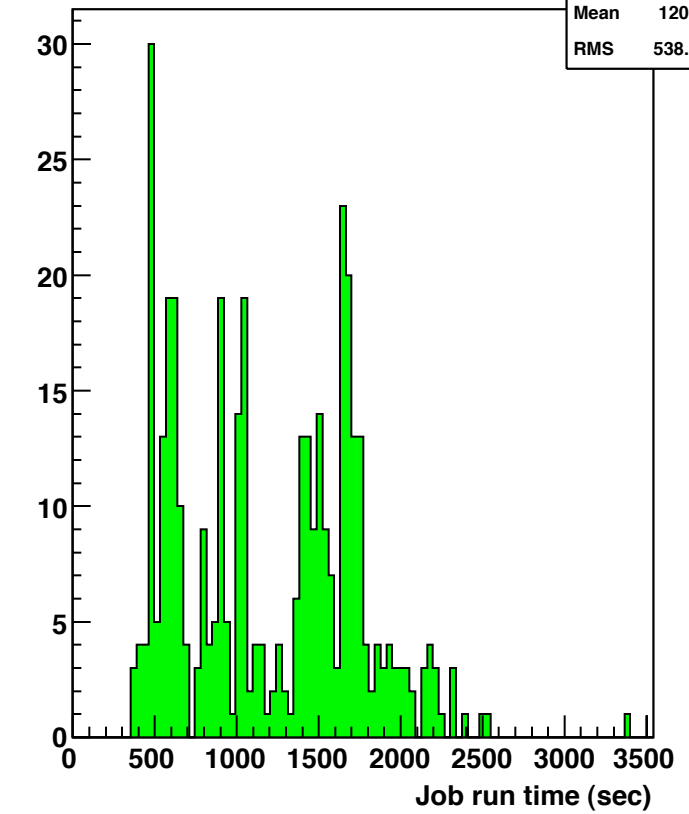

Jobs in parallel

JobPara	
Entries	47818
Mean	1705
RMS	764.7

Job duration

JobDur	
Entries	399
Mean	1203
RMS	538.4

Job duration vs start time

JobDurVT	
Entries	399
Mean	952.5
Mean y	1203
RMS	611.9
RMS y	538.4

Job duration vs parallelism at start

JobDurVP	
Entries	399
Mean	143.1
Mean y	1218
RMS	63.98
RMS y	535.2