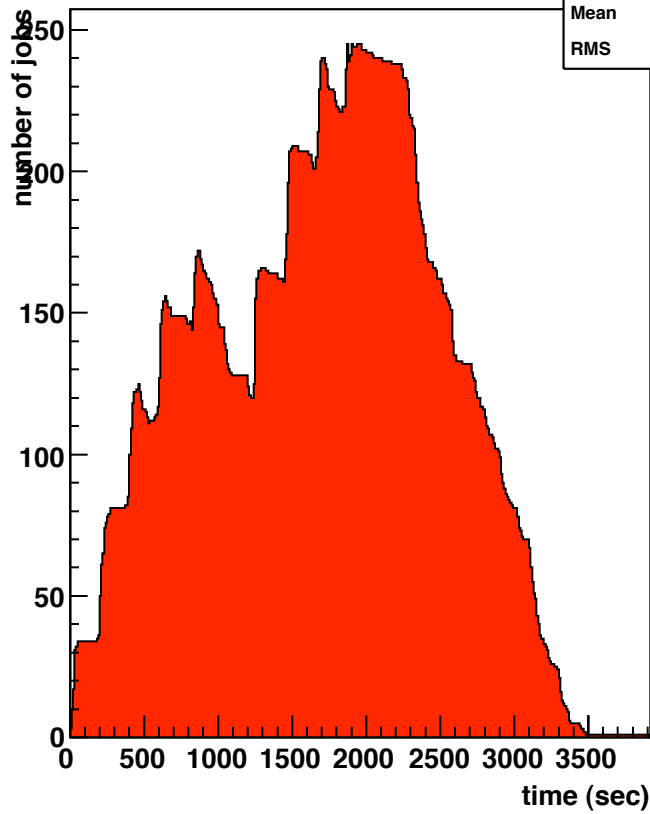

Jobs in parallel

JobPara	
Entries	47818
Mean	1705
RMS	764.7

Job duration

JobDur	
Entries	399
Mean	1203
RMS	538.4

Job duration vs start time

JobDurVT	
Entries	399
Mean	952.5
Mean y	1203
RMS	611.9
RMS y	538.4

Job duration vs parallelism at start

JobDurVP	
Entries	399
Mean	143.1
Mean y	1218
RMS	63.98
RMS y	535.2