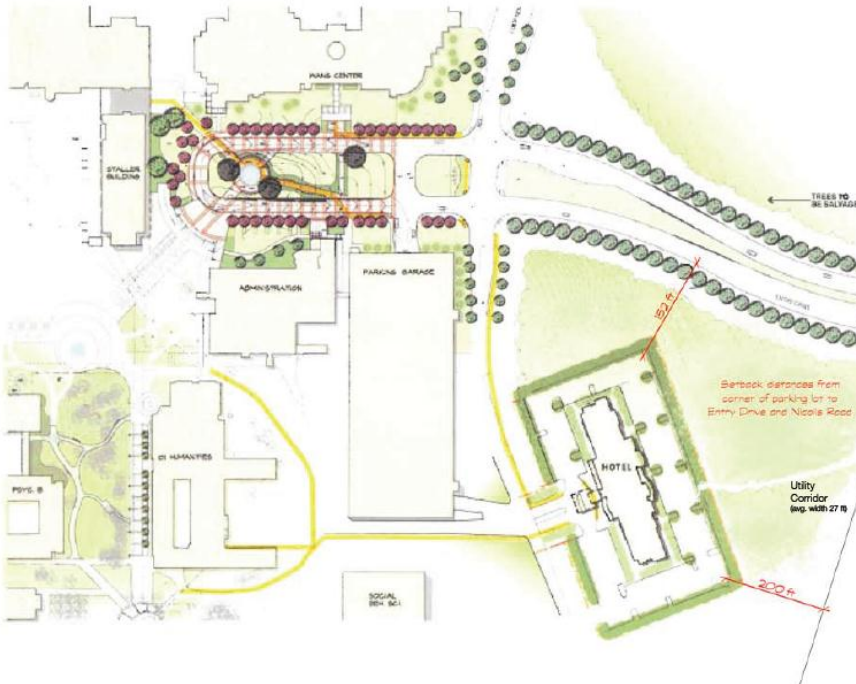

[Danford's Inn Marina](#)

25 E Broadway
Port Jefferson, NY 11777.
About 5 miles (~ 8 km) -> public bus

Accommodations

A Hilton Garden Inn Hotel is being constructed directly on campus.

It is estimated that the hotel construction will be complete in the Fall of 2012.