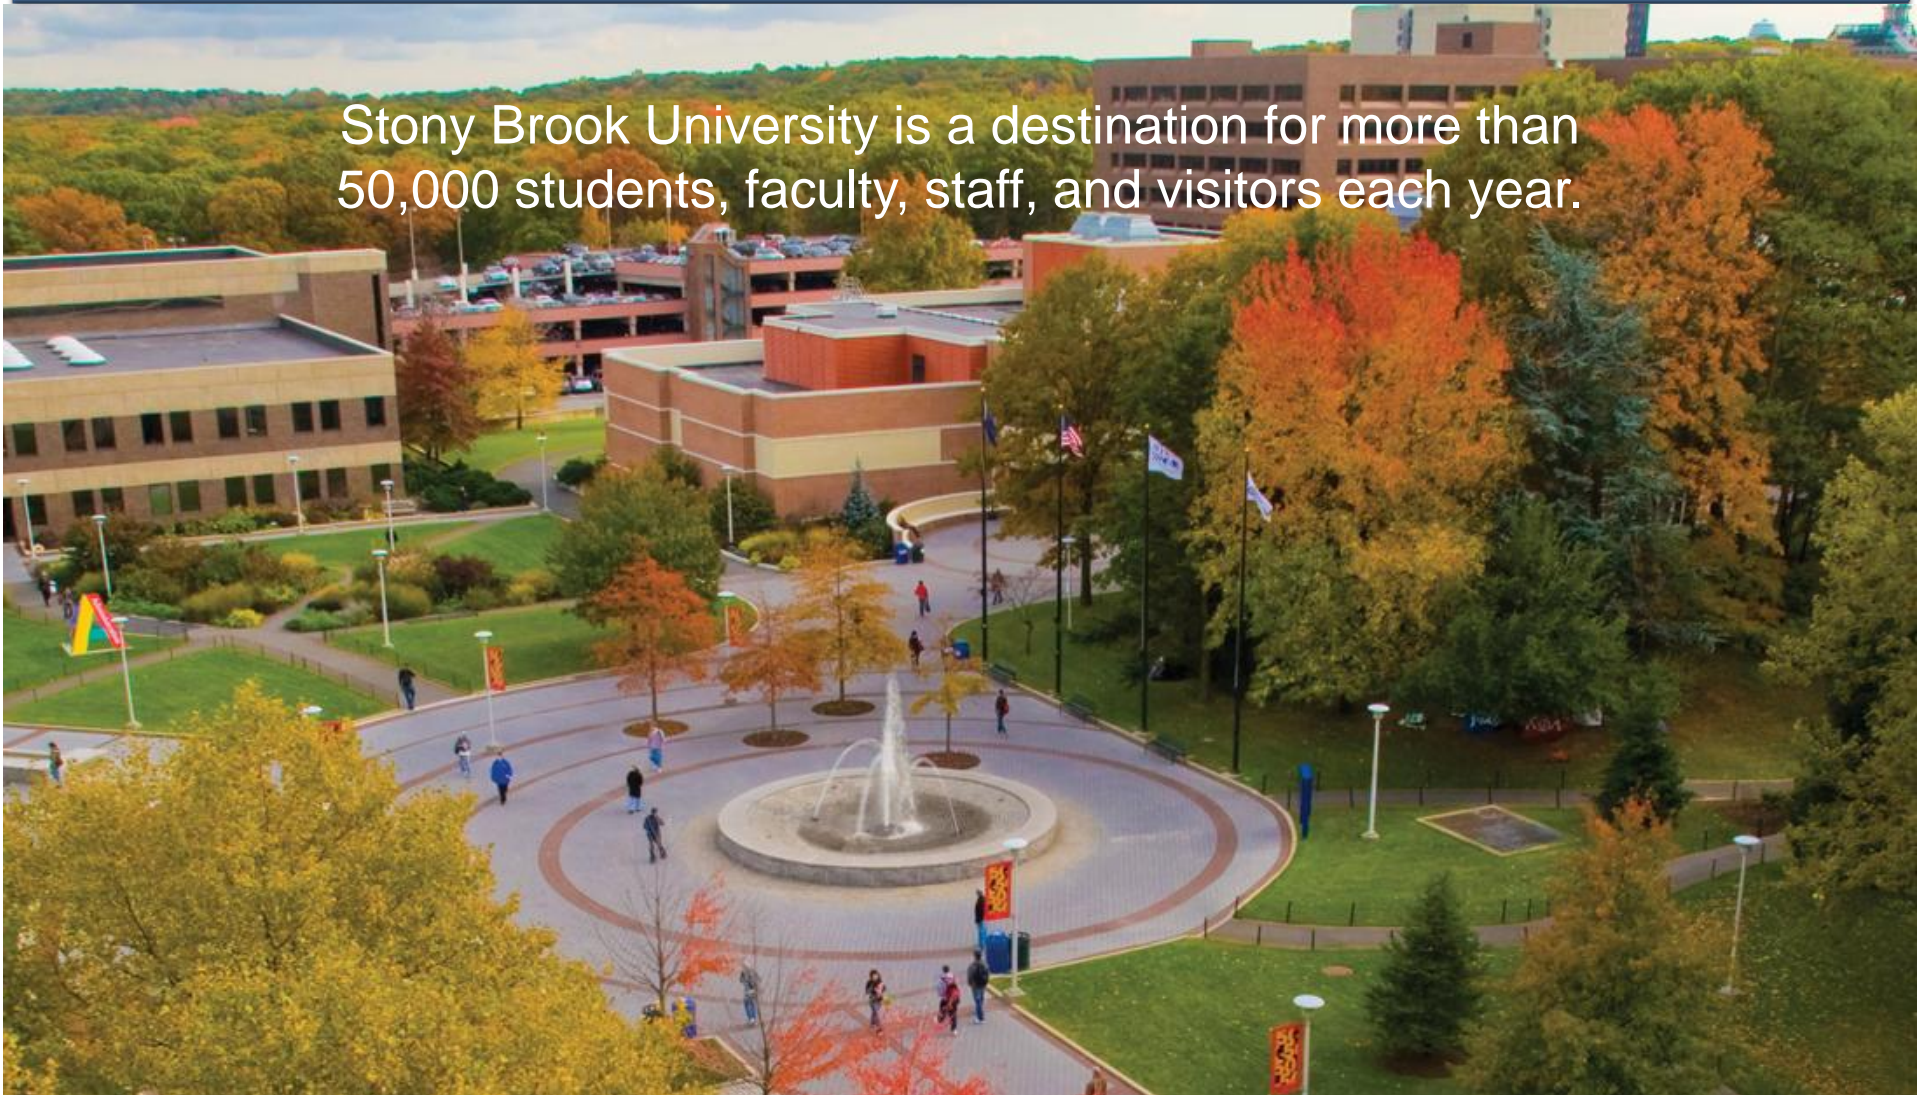

Klaus Dehmelt

RD51 Mini Week

November 21, 2011

**PROPOSAL: 10TH RD51 COLLABORATION
MEETING 2012 AT STONY BROOK**

Where Are We?

Where Are We?

**STONY BROOK
UNIVERSITY**

Where Are We?

SBU Campus

The Stony Brook campus is set among 1,040 wooded acres.

The University

Stony Brook University is a destination for more than 50,000 students, faculty, staff, and visitors each year.

Large, top-class faculty