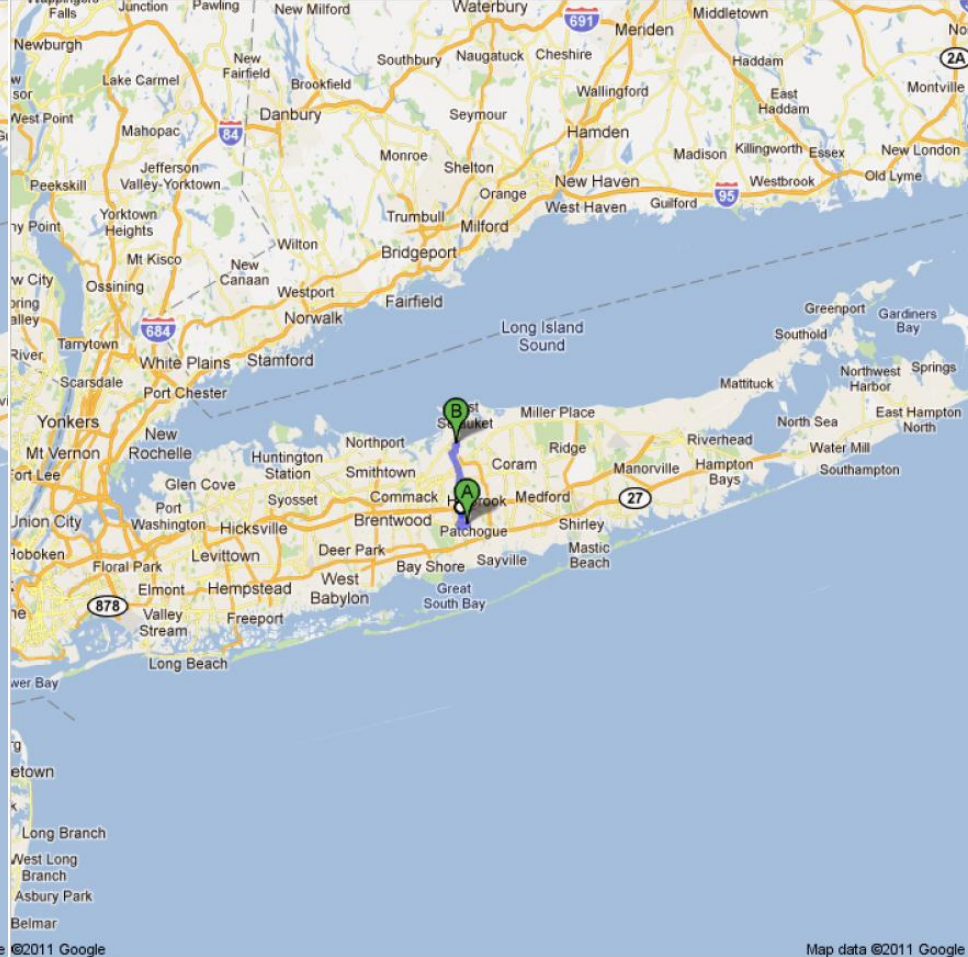

Manhattan's Finest Asian Food at the Wang Center

The Simons Center Cafe

Arrival To SBU

John F. Kennedy Airport (1h15m)

La Guardia Airport (1h15m)

Arrival To SBU

Newark Liberty Airport (1h45m)

MacArthur Airport Islip (0h30m)

Arrival To SBU

Accommodations

[Three Village Inn](#)

150 Main Street
Stony Brook, NY 11790.
About 2 miles (~ 3.2 km)

[Holiday Inn Express Stony Brook](#)

3131 Nesconset Highway
Centereach, NY 11720.
About 3 miles (~ 4.8 km) -> Bus shuttle

[Danford's Inn Marina](#)

25 E Broadway
Port Jefferson, NY 11777.
About 5 miles (~ 8 km) -> public bus

Accommodations

A Hilton Garden Inn Hotel is being constructed directly on campus.

It is estimated that the hotel construction will be complete in the Fall of 2012.