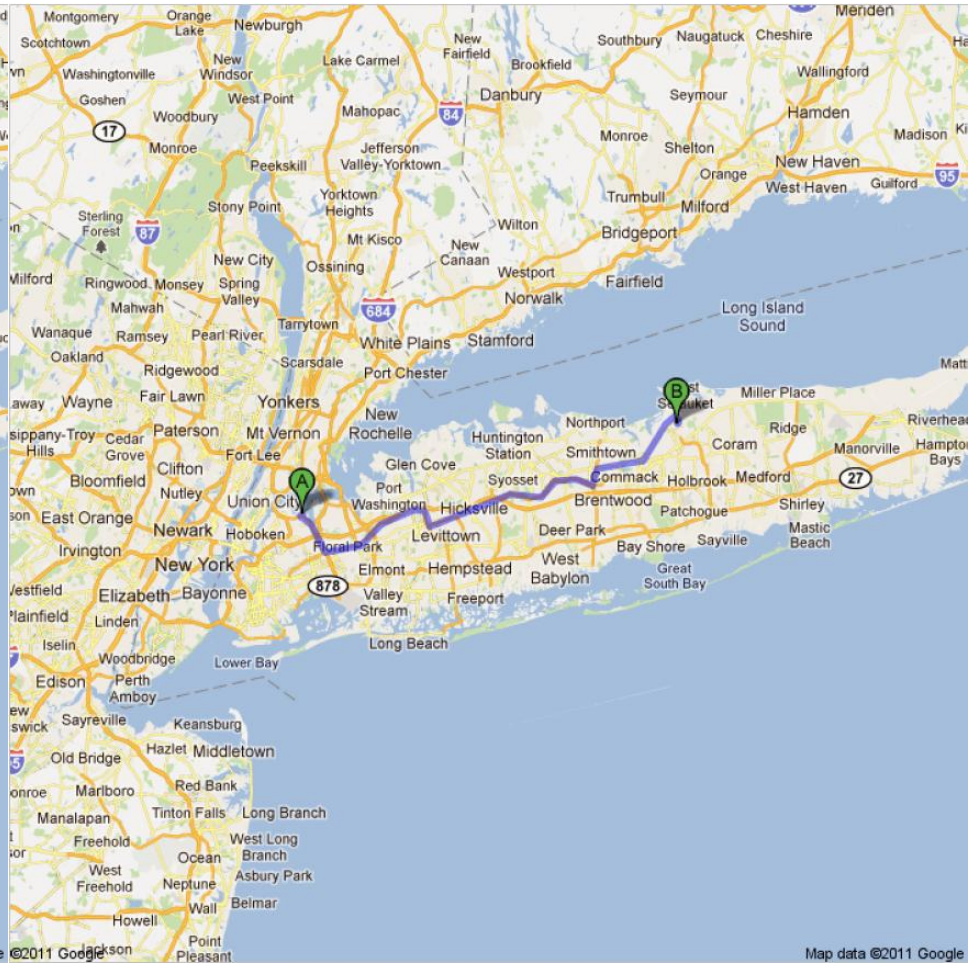

Manhattan's Finest Asian Food at the Wang Center

The Simons Center Cafe

Arrival To SBU

John F. Kennedy Airport (1h15m)

La Guardia Airport (1h15m)

Arrival To SBU

Newark Liberty Airport (1h45m)

MacArthur Airport Islip (0h30m)

Arrival To SBU

Accommodations

[Three Village Inn](#)

150 Main Street
Stony Brook, NY 11790.
About 2 miles (~ 3.2 km)

[Holiday Inn Express Stony Brook](#)

3131 Nesconset Highway
Centereach, NY 11720.
About 3 miles (~ 4.8 km) -> Bus shuttle

[Danford's Inn Marina](#)

25 E Broadway
Port Jefferson, NY 11777.
About 5 miles (~ 8 km) -> public bus

Accommodations

A Hilton Garden Inn Hotel is being constructed directly on campus.

It is estimated that the hotel construction will be complete in the Fall of 2012.