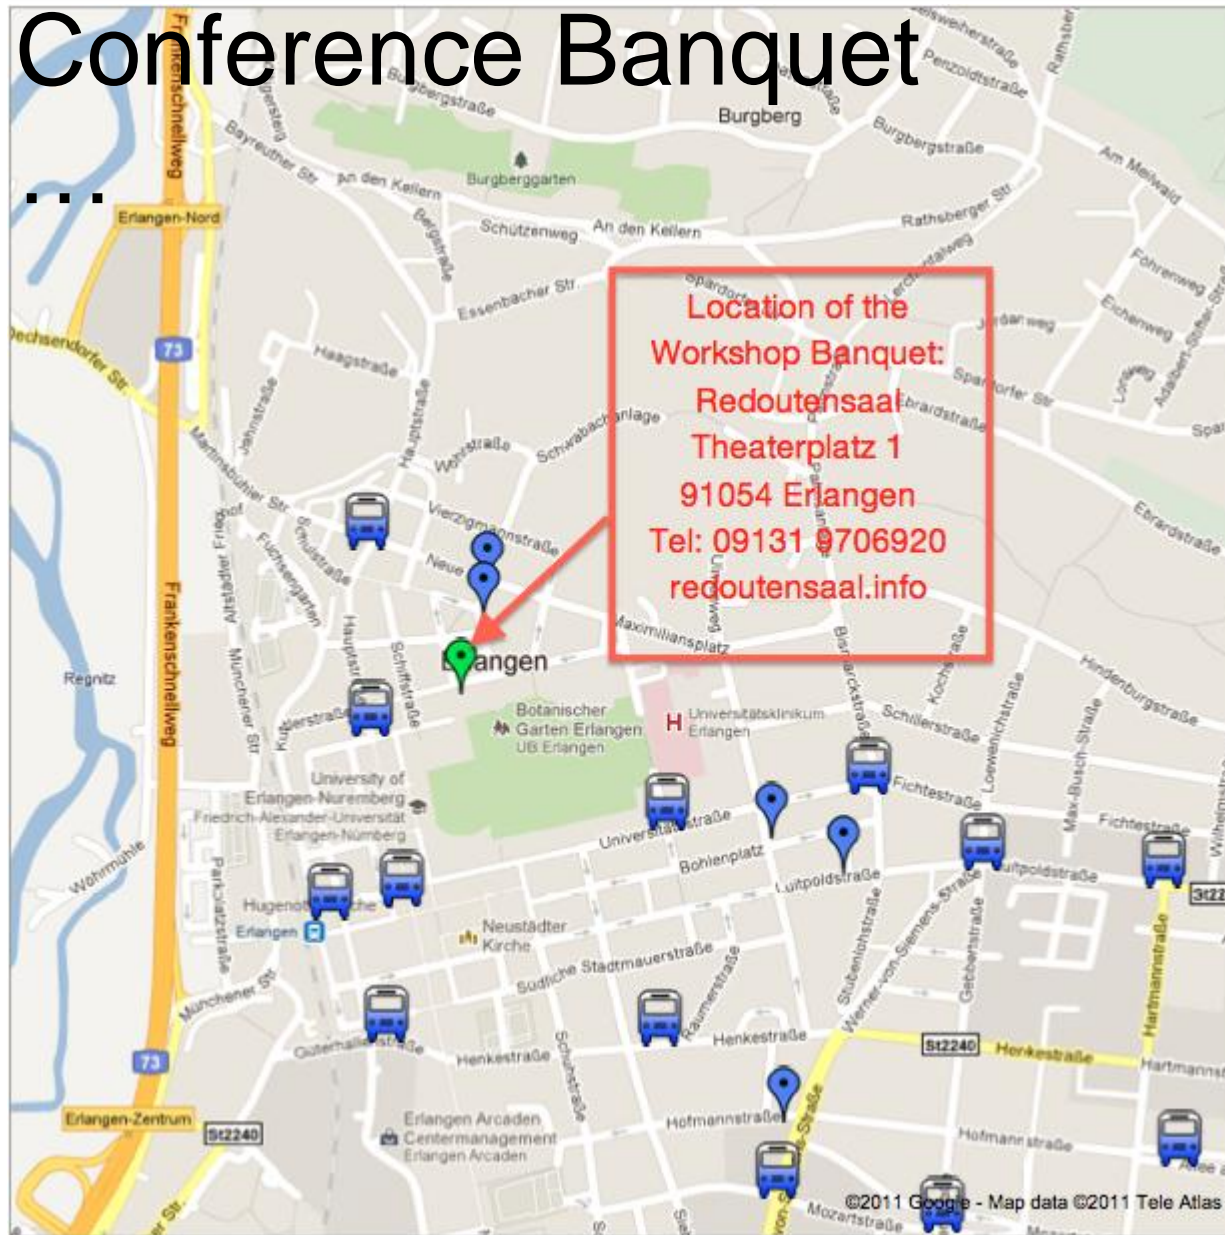

Conference Banquet