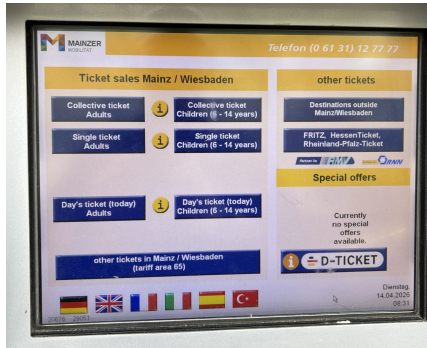

TRIGA Reactor Tour

- Limited to 30 people - registration closed last week
- Starting point: [Institute of Nuclear Chemistry](#) ([Location in Google Maps](#))
- Time: 16.00 sharply!
- If you participate in the TRIGA tour:
 - **We will leave the venue at 15.25 (please be on time!)**
 - **Do not forget your passport or German ID card!**
 - Coffee break will be served at 15.00 (if you participate in the hands-on you can take some coffee/bites along in the seminar room)

Mainzer Microtron (MAMI) Tour

- Registrations still open - [register here!](#)
- Starting point: [Helmoltz Institute Mainz](#) ([Location in Google Maps](#))
- Time: 16.15
- If you participate in the MAMI tour:
 - **We will leave the venue at 15.40**
 - Coffee break will be served at 15.00 (if you participate in the hands-on you can take some coffee/bites along in the seminar room)

Commute to JGU Campus

- Tickets are available in the stations and in the vehicles
- However, to save time, we strongly recommend to **get the ticket online**
- **Starting station:** Höfchen
- **Destination station:** Friedrich-von-Pfeiffer-Weg