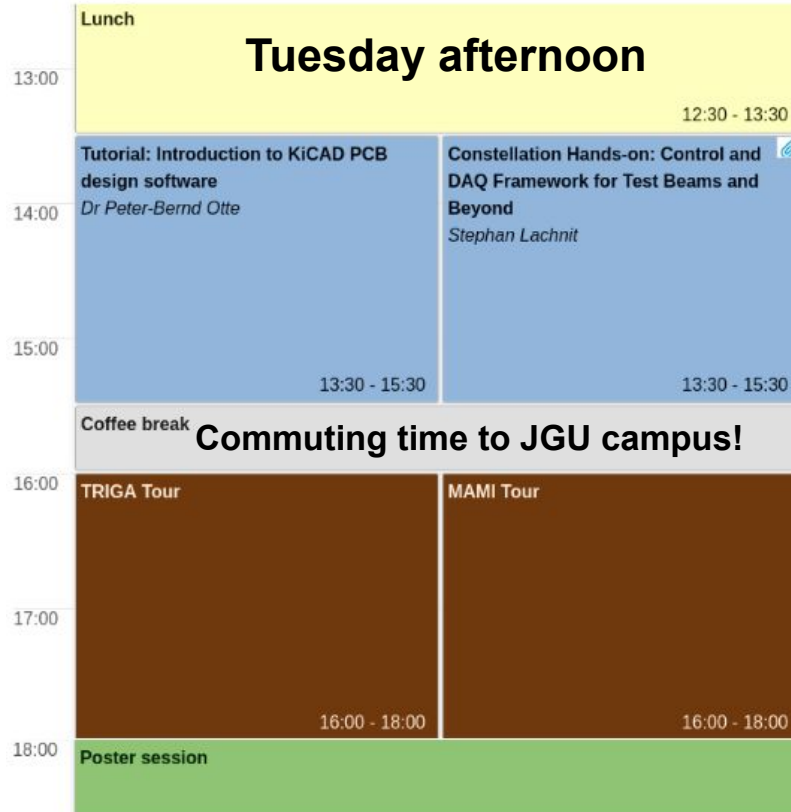

TRIGA Reactor Tour

- Limited to 30 people - registration closed last week
- Starting point: [Institute of Nuclear Chemistry](#) ([Location in Google Maps](#))
- Time: 16.00 sharply!
- If you participate in the TRIGA tour:
 - **We will leave the venue at 15.25 (please be on time!)**
 - **Do not forget your passport or German ID card!**
 - Coffee break will be served at 15.00 (if you participate in the hands-on you can take some coffee/bites along in the seminar room)

Mainzer Microtron (MAMI) Tour

- Registrations still open - [register here!](#)
- Starting point: [Helmoltz Institute Mainz](#) ([Location in Google Maps](#))
- Time: 16.15
- If you participate in the MAMI tour:
 - **We will leave the venue at 15.40**
 - Coffee break will be served at 15.00 (if you participate in the hands-on you can take some coffee/bites along in the seminar room)

How to get tickets online:

- [DB Navigator](#)
- [RMV](#)
- [Mainzer Mobilität](#)

Poster Session

- Poster session will take place for the 2nd time in a BTTB Workshop!
- Where: [Helmoltz Institute Mainz](#) ([Location in Google Maps](#))
- When: ~18.00 after the tours
- Beverages and snacks will be served
- For poster presenters: please give us your posters after the last session this afternoon

Lab Visits and Poster Session