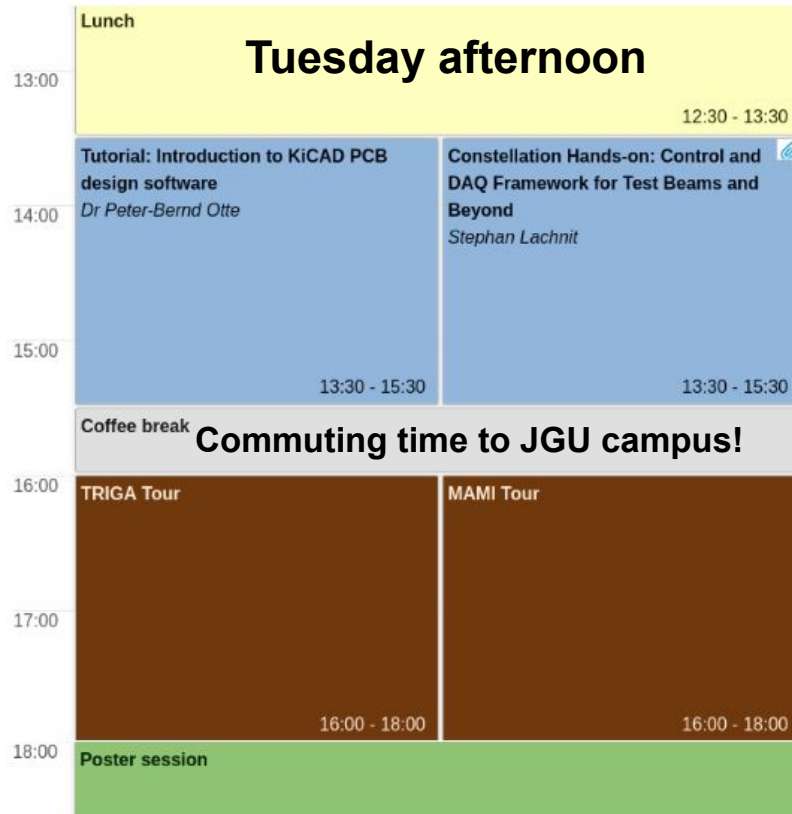

TRIGA Reactor Tour

- Limited to 30 people - registration closed last week
- Starting point: [Institute of Nuclear Chemistry](#) ([Location in Google Maps](#))
- Time: 16.00 sharply!
- If you participate in the TRIGA tour:
 - **We will leave the venue at 15.25 (please be on time!)**
 - **Do not forget your passport or German ID card!**
 - Coffee break will be served at 15.00 (if you participate in the hands-on you can take some coffee/bites along in the seminar room)

Mainzer Microtron (MAMI) Tour

- Registrations still open - [register here!](#)
- Starting point: [Helmoltz Institute Mainz](#) ([Location in Google Maps](#))
- Time: 16.15
- If you participate in the MAMI tour:
 - **We will leave the venue at 15.40**
 - Coffee break will be served at 15.00 (if you participate in the hands-on you can take some coffee/bites along in the seminar room)

How to get tickets online:

- [DB Navigator](#)
- [RMV](#)
- [Mainzer Mobilität](#)

Poster Session

- Poster session will take place for the 2nd time in a BTTB Workshop!
- Where: [Helmoltz Institute Mainz](#) ([Location in Google Maps](#))
- When: ~18.00 after the tours
- Beverages and snacks will be served
- For poster presenters: please give us your posters after the last session this afternoon

Lab Visits and Poster Session