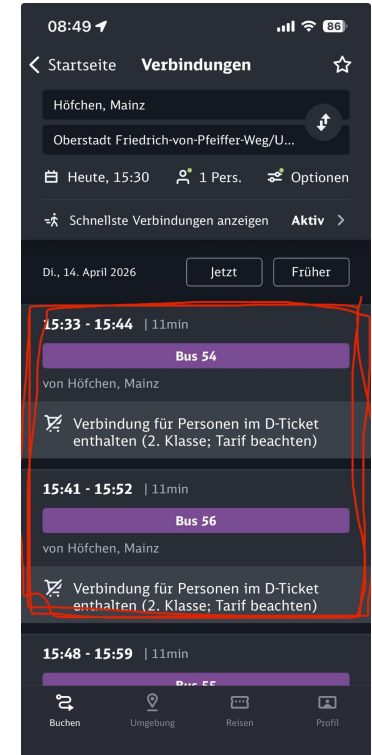

How to get tickets online:

- [DB Navigator](#)
- [RMV](#)
- [Mainzer Mobilität](#)