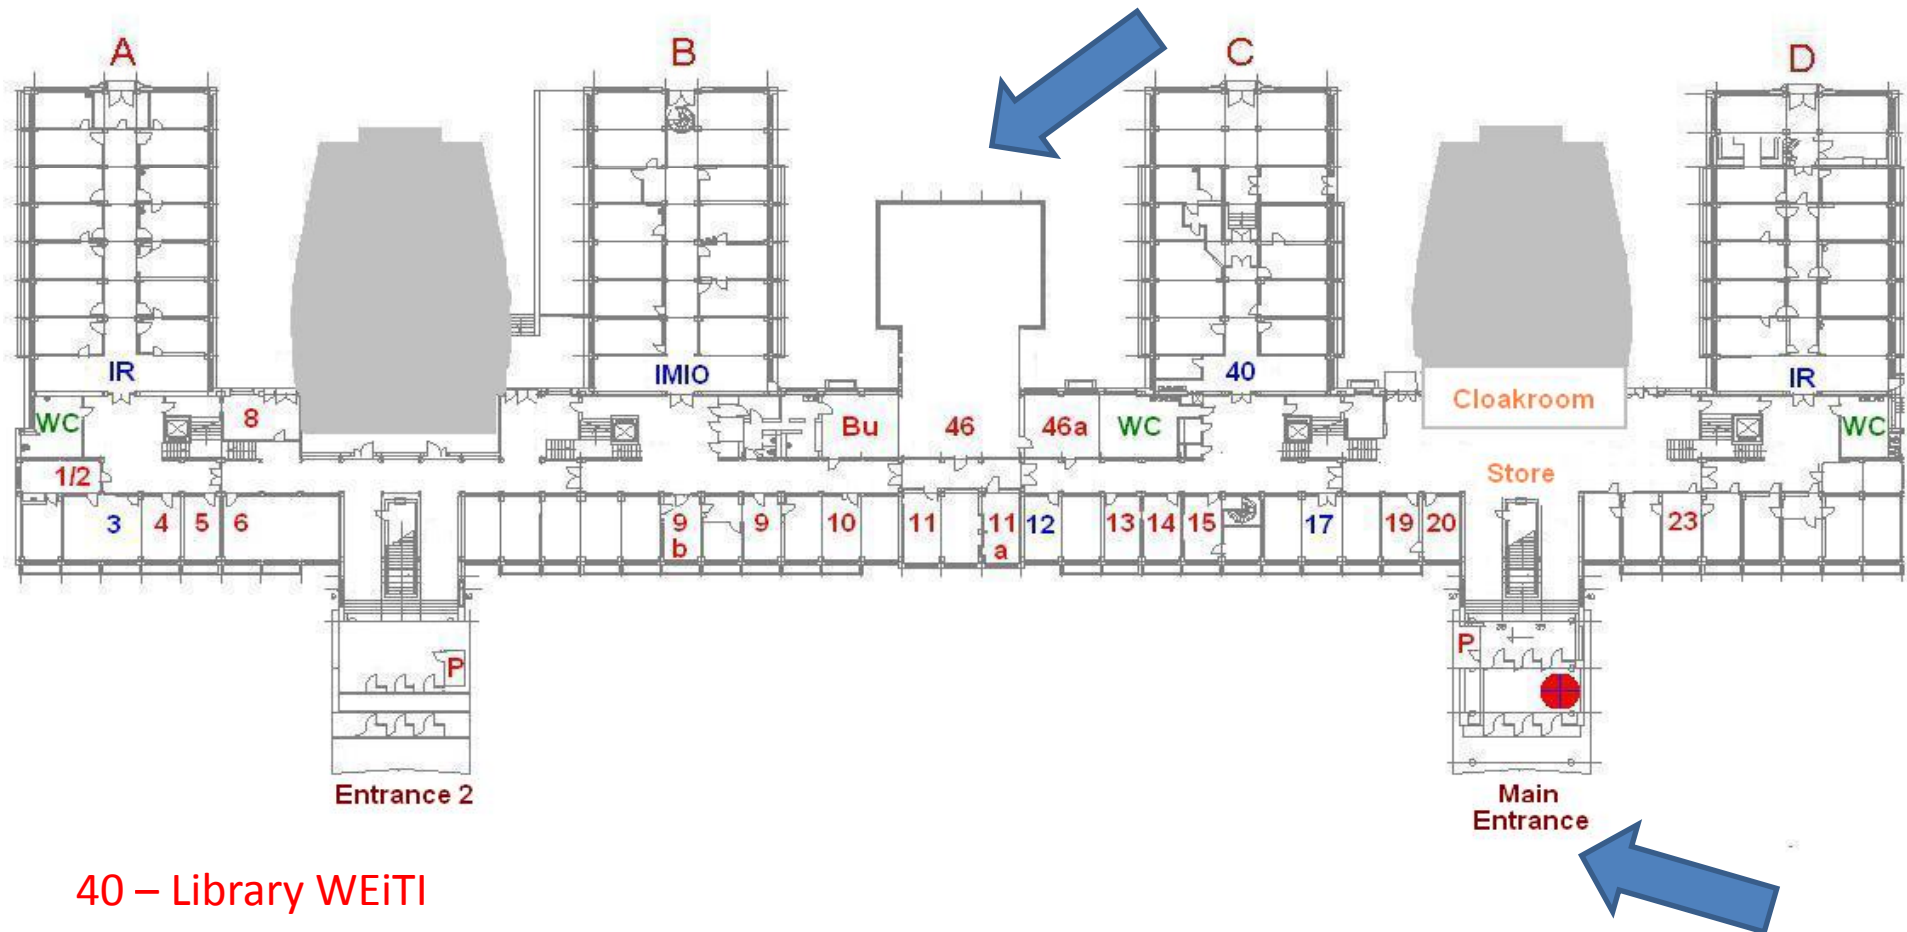

## Ground Floor

The Main Auditorium is situated one floor up and above « 46 »

40 – Library WEiTl

P – Reception

15 – Informatics Help Desk

1st floor : next page

## 1st Floor

116 – WP9 Parallel Session 24.4'12

146 – WP4 Parallel Sessison 24.4'12

**145 – Central Auditorium: Main Meeting**

Coffee Break Area

\*229 – WP7 Parallel Session 24.4'12

located on the 2nd floor, above 121 and half of 120 (situated on the 1st floor)

229A – Located next to 229 on the 2<sup>nd</sup> floor

\*229 and 229A :  
2<sup>nd</sup> floor: above 120/121