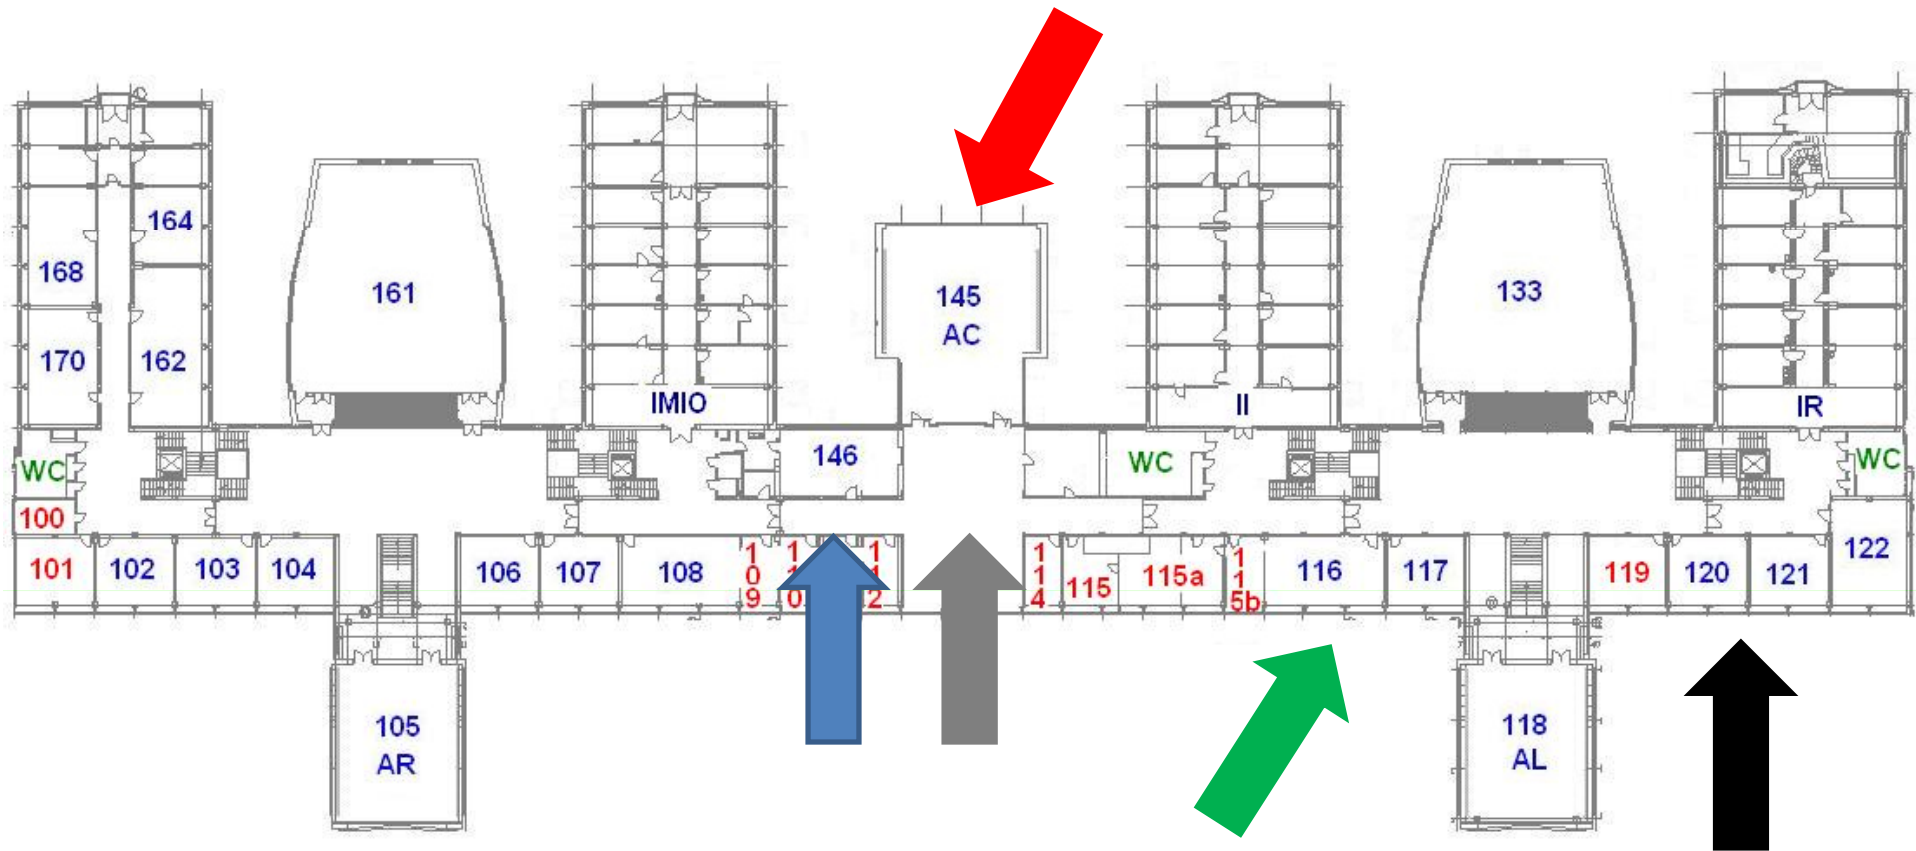

## Ground Floor

The Main Auditorium is situated one floor up and above « 46 »

40 – Library WEiTl

P – Reception

15 – Informatics Help Desk

1st floor : next page

## 1st Floor

116 – WP9 Parallel Session 24.4'12

146 – WP4 Parallel Sessison 24.4'12

**145 – Central Auditorium: Main Meeting**

Coffee Break Area

\*229 – WP7 Parallel Session 24.4'12

located on the 2nd floor, above 121 and half of 120 (situated on the 1st floor)

229A – Located next to 229 on the 2<sup>nd</sup> floor

\*229 and 229A :  
2<sup>nd</sup> floor: above 120/121