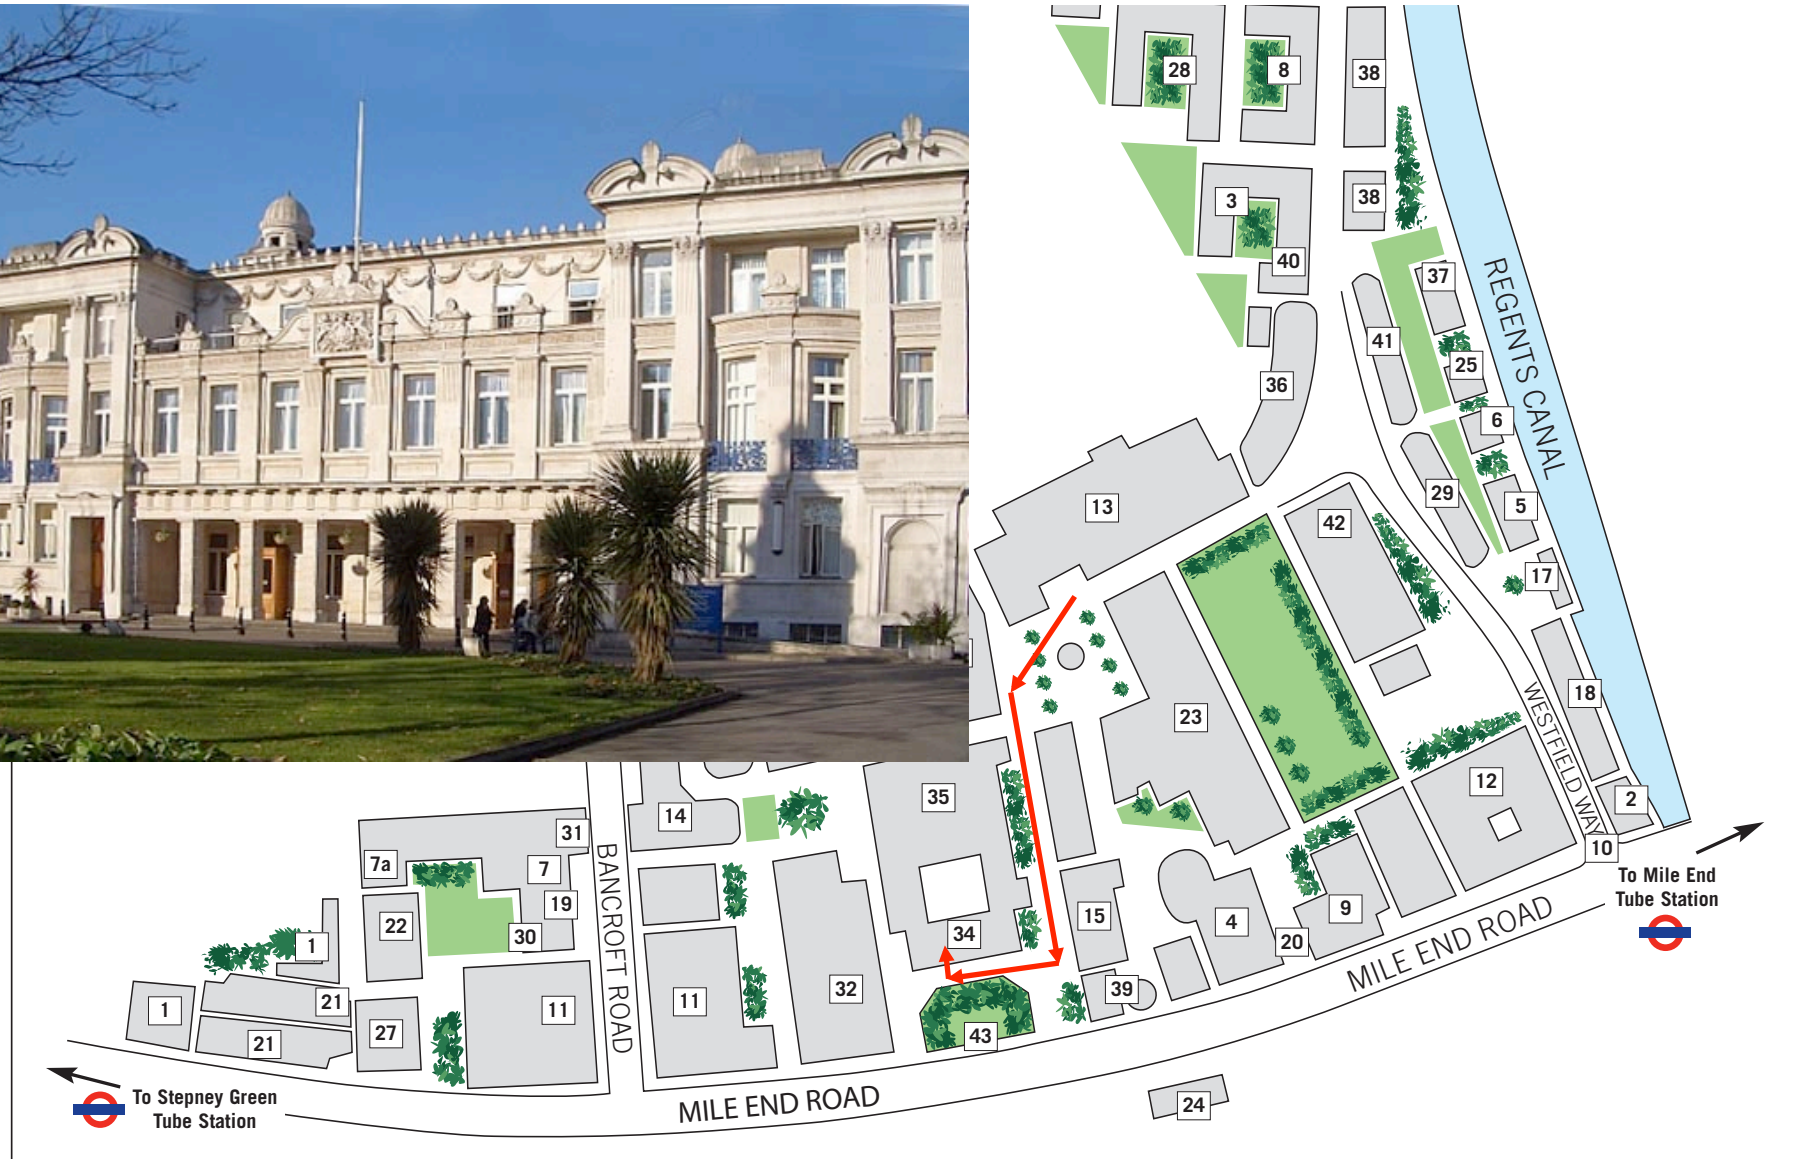

Mile End Campus

IOP-2012 HEPP and APP group meeting welcome reception:
 Location: Senior Common Room Lounge, 1st Floor of the Queens Building

- | | | | |
|--|--|--|--|
| <p>1 Albert Stern House and Cottages (Student Residences)</p> <p>2 Arts Research Centre</p> <p>3 Beaumont Court</p> | <p>- Education and Staff Development</p> <p>- Turnball Centre</p> <p>- Biophysics in Dentistry</p> <p>- Biomaterials</p> | <p>23 Library</p> <p>24 Lindop House (Student Residences)</p> <p>25 Lodge House</p> | <p>- The Octagon</p> <p>- Estates</p> <p>- Maintenance</p> <p>- Economics</p> <p>26 Richard Feilder House</p> |
|--|--|--|--|