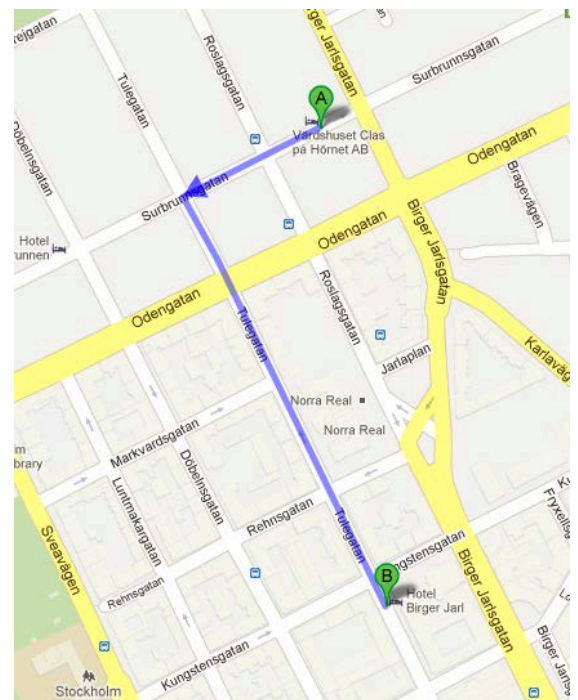

Directions from KTH to Restaurant Clas på Hörnet – the distance is approx. 900 metres

From the Restaurant to hotel Elite Arcada – 400 metres

From the Restaurant to Birger Jarl Hotel

From the Restaurant to hotel Karlavagn, 1.8 km