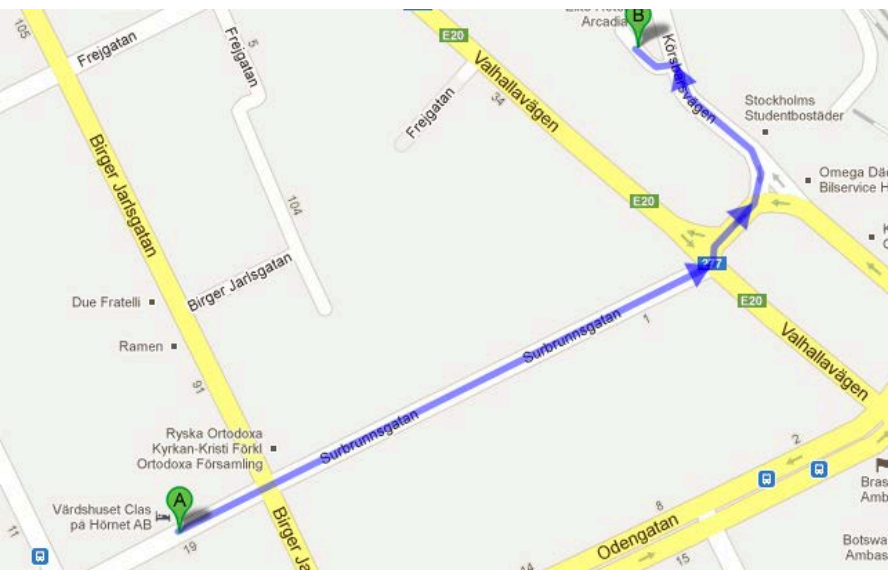

Directions from KTH to Restaurant Clas på Hörnet – the distance is approx. 900 metres

From the Restaurant to hotel Elite Arcada – 400 metres

From the Restaurant to Birger Jarl Hotel

From the Restaurant to hotel Karlavagn, 1.8 km