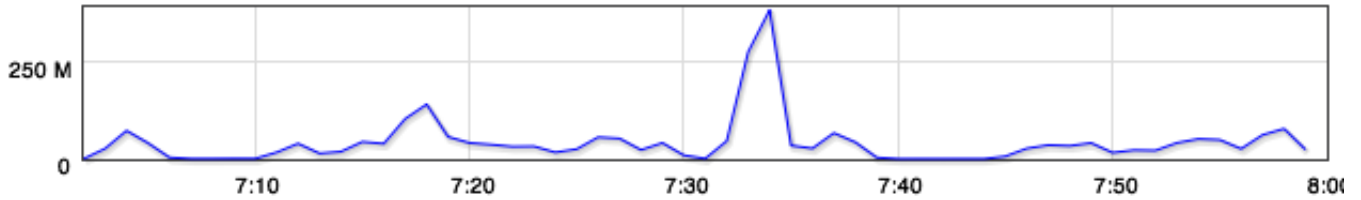

(using 1 minute averages) ?

ia.net.internet2.edu--xe-1/0/3.2001 -- [LHCONE] MAN LAN IXP via MAN LAN IXP Layer 2
Thu 03 May 2012 07:01:02 EDT to Thu 03 May 2012 08:01:02 EDT

Inbound Bits per Second

Average: 194.26

 Maximum: 214.33

Last: 138.56

Crosshair: 199.74

Outbound Bits per Second

Average: 42.04 M

 Maximum: 386.02 M

Last: 24.65 M

Crosshair: 128.49 M