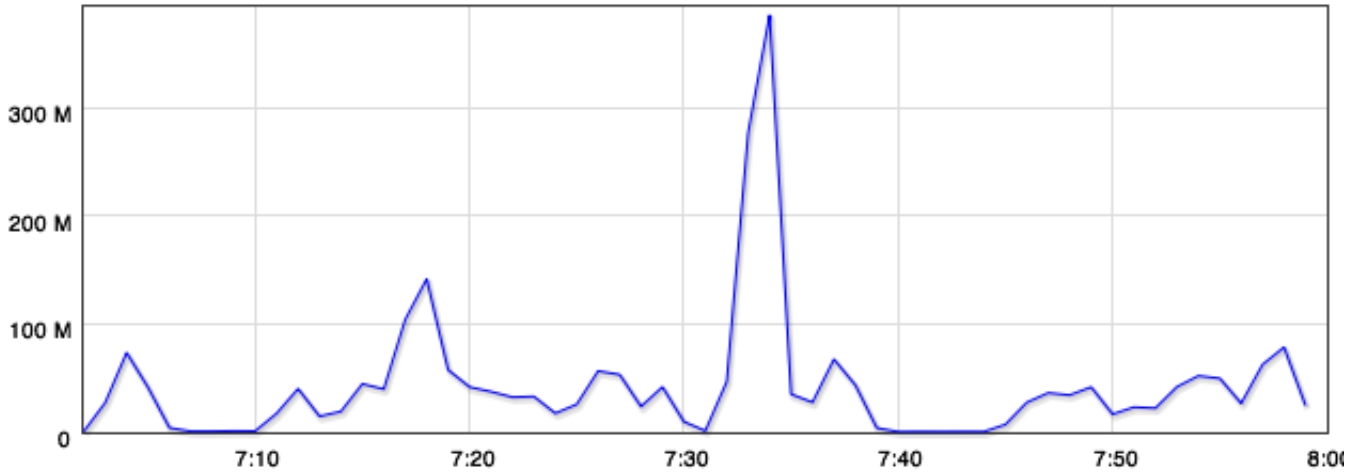

(using 1 minute averages) ?

ia.net.internet2.edu--xe-1/0/3.2001 -- [LHCONE] MAN LAN IXP via MAN LAN IXP Layer 2
Thu 03 May 2012 07:01:02 EDT to Thu 03 May 2012 08:01:02 EDT

Inbound Bits per Second

Average: 194.26

 Maximum: 214.33

Last: 138.56

Crosshair: 199.74

Outbound Bits per Second

Average: 42.04 M

 Maximum: 386.02 M

Last: 24.65 M

Crosshair: 128.49 M

Reset

Zoom Out

Parameters