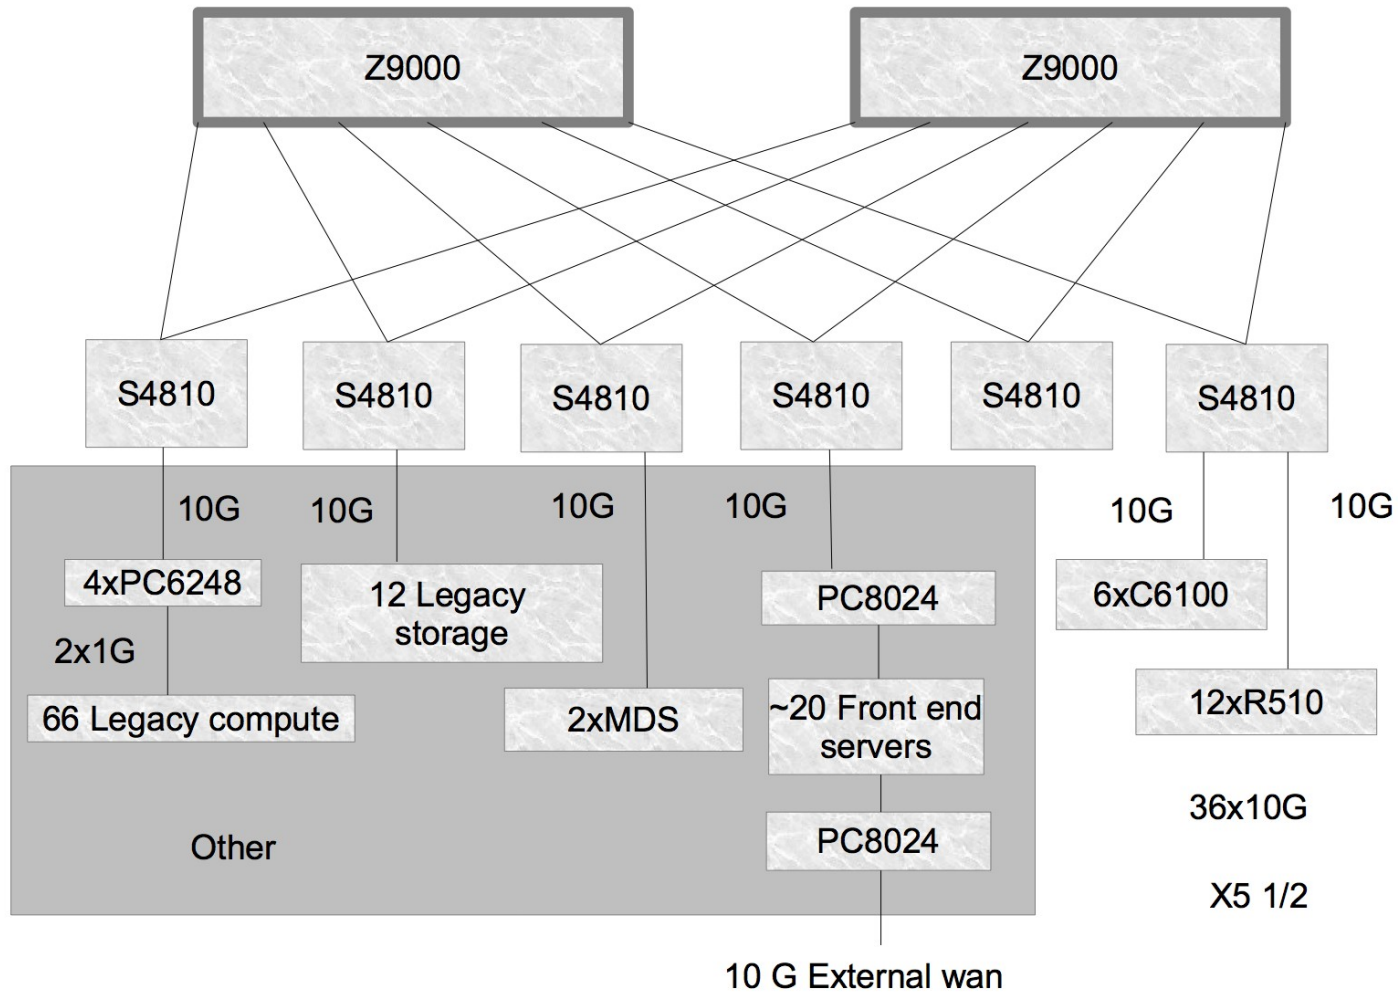

16 PC, 12 Mac

- 3 2810-48G Switches

- 20 Rack Workstations

~150 CPU cores

- 1GB link

GRID

- 3816 CPU cores

– 29k hepspec

- 1.7 PB Storage

- 10Gb cluster upgrade

– Real soon now

- 10Gb external link

– Real soon now

Grid Cluster

Last Year: keep going!

- Network 100Mb/s → 1Gb/s
- OS Upgrades
 - Debian 5 → Debian 6 (nearly done)
 - SL4 off - get ready for SL6
 - Start using Windows 7
- Desktops: HP Compaq 6005 pro SFF
- Laptops: Macs + Dell Latitude
- Servers mostly Dell