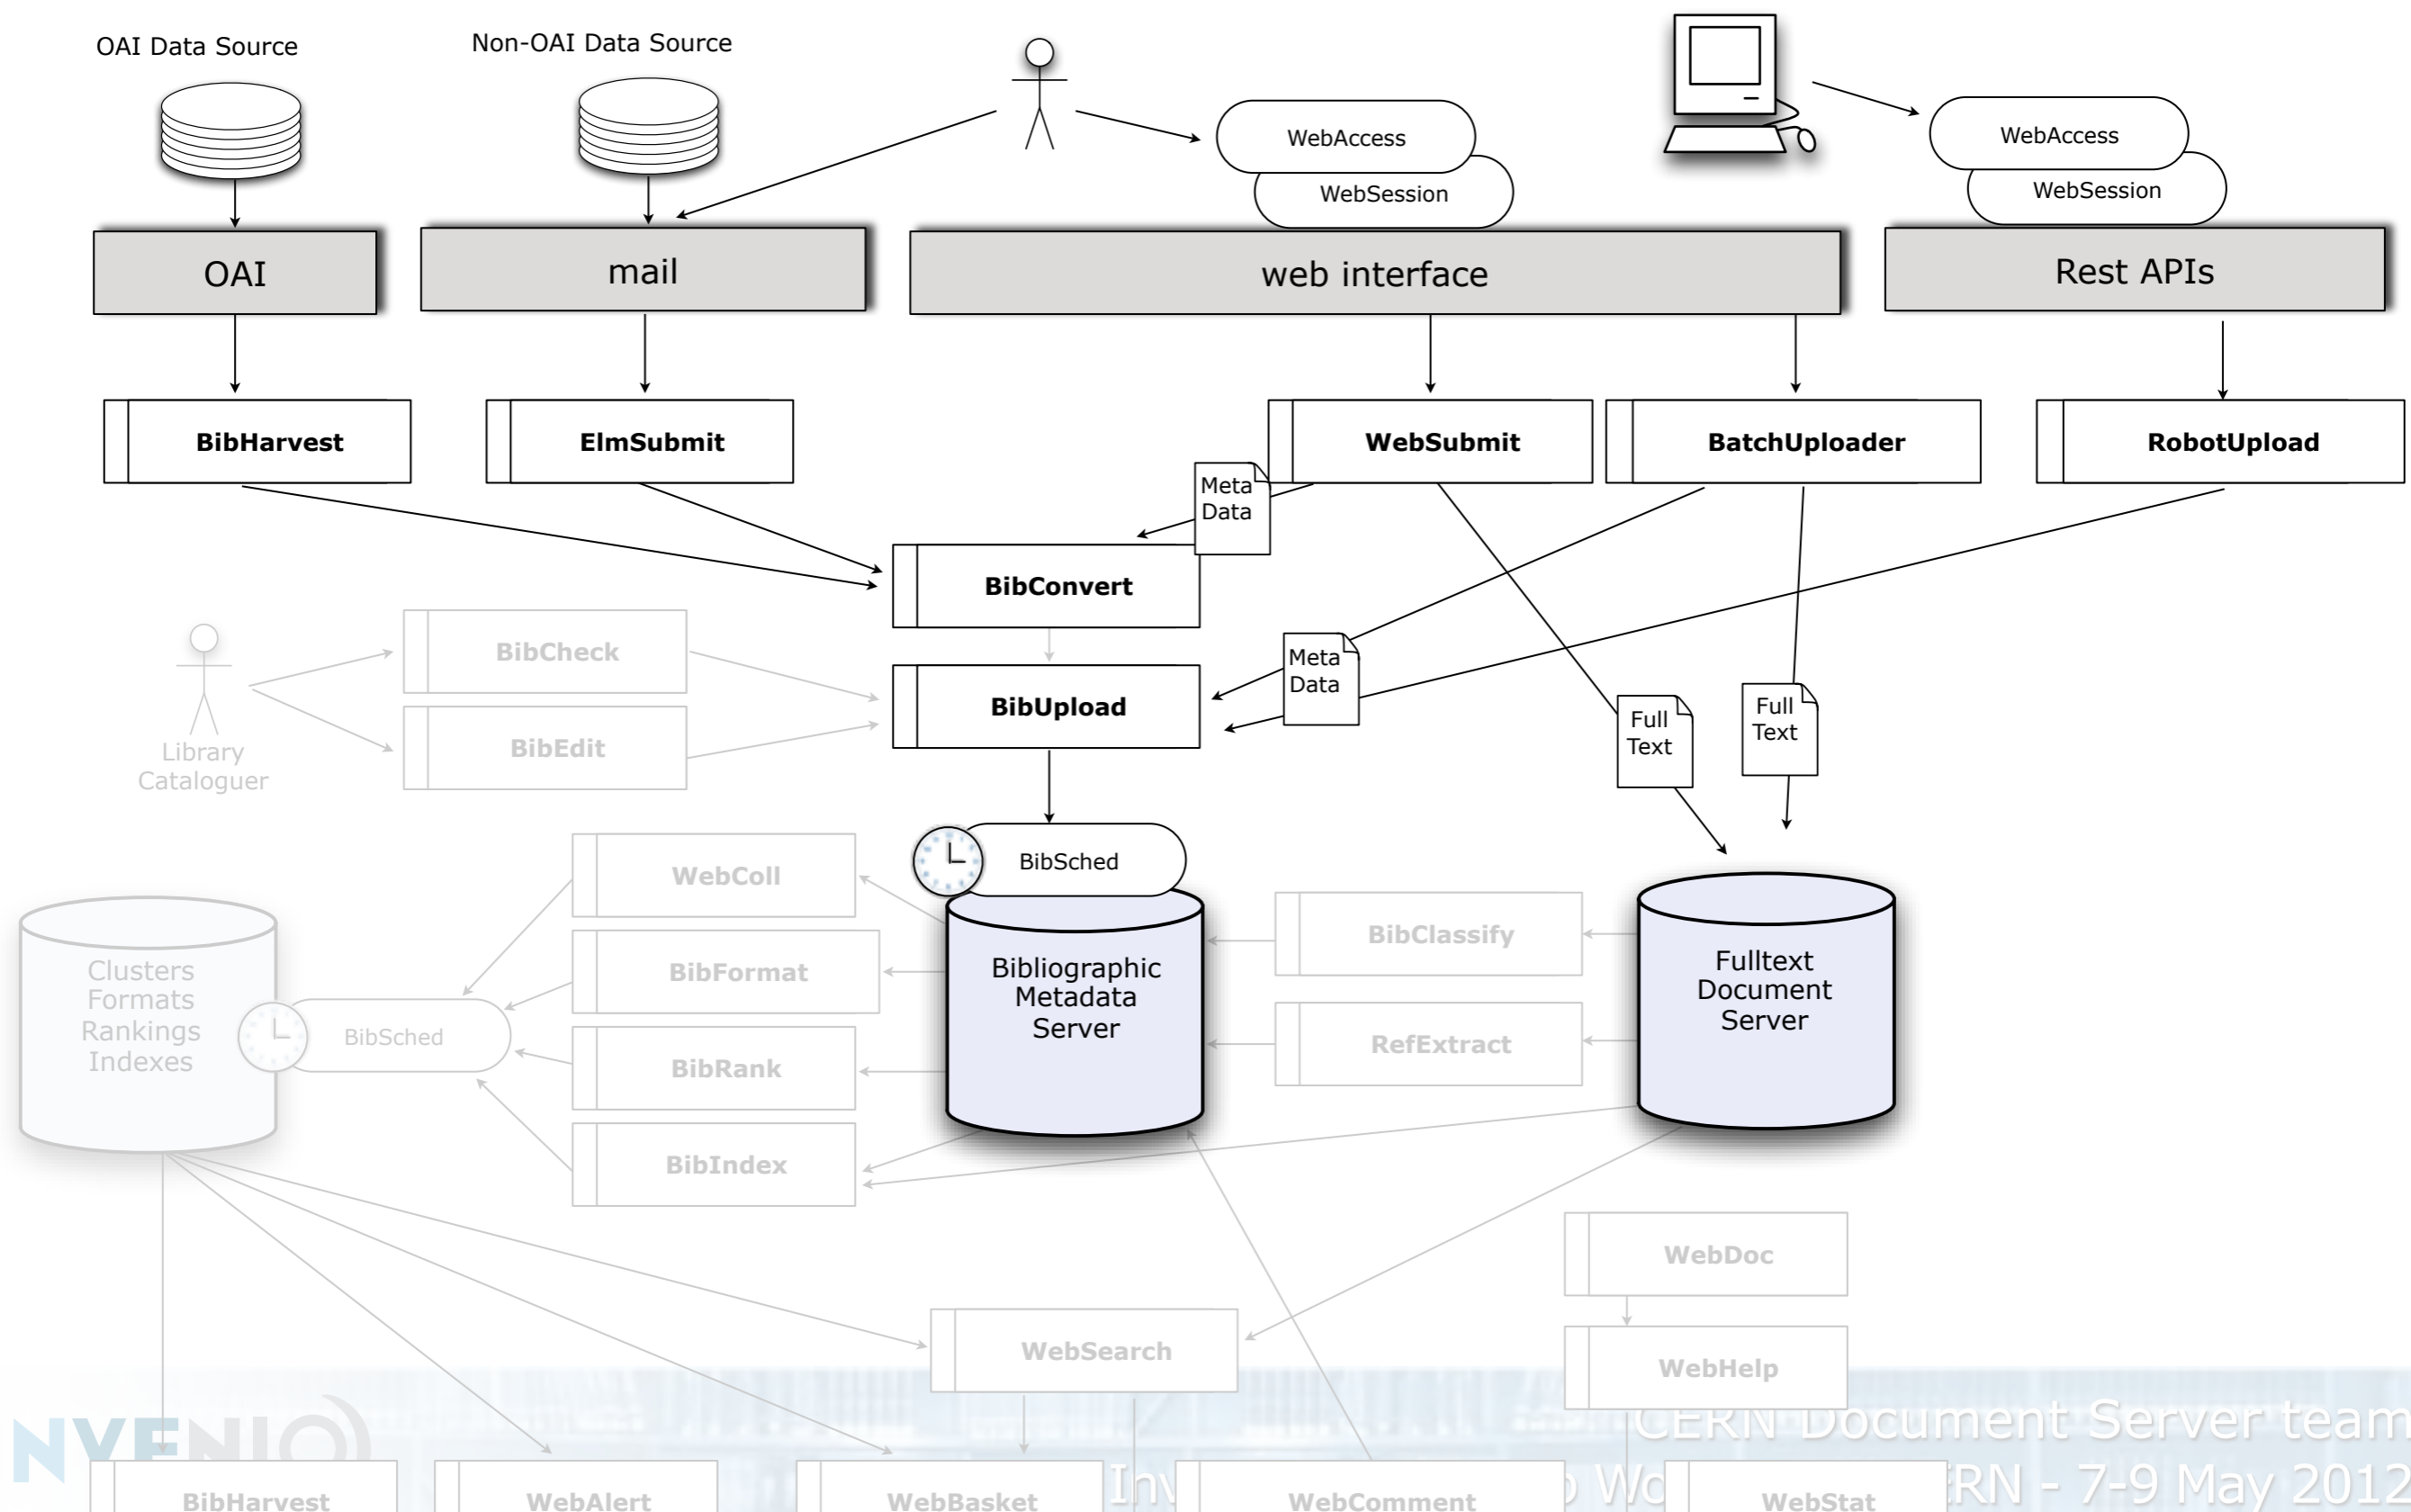

Focus on:

- [CERN Divisions](#) (5)
[Experimental Physics \(EP\)](#) (1) [Theoretical Physics \(TH\)](#) (4)
- [CERN Experiments](#) (2)
[ALEPH](#) (1) [ISOLDE](#) (1)

ABOUT THIS SITE

Welcome to the demo site of the Invenio, a free document server software coming from CERN. Please feel free to explore all the features of this demo site to the full.

SEE ALSO

[Invenio](#)
[CERN](#)

Atlantis Institute of Fictive Science :: [Search](#) :: [Submit](#) :: [Personalize](#) :: [Help](#)
Powered by [Invenio v1.0.0](#)
Maintained by info@invenio-software.org
Last updated: 29 Feb 2012, 13:39

- Submissions configuration with WebSubmit
- OAI harvesting
- Non-OAI harvesting
- BatchUploader and RobotUpload
- Ingestion store, OAIS
- Integration with Indico
- Handling multimedia content