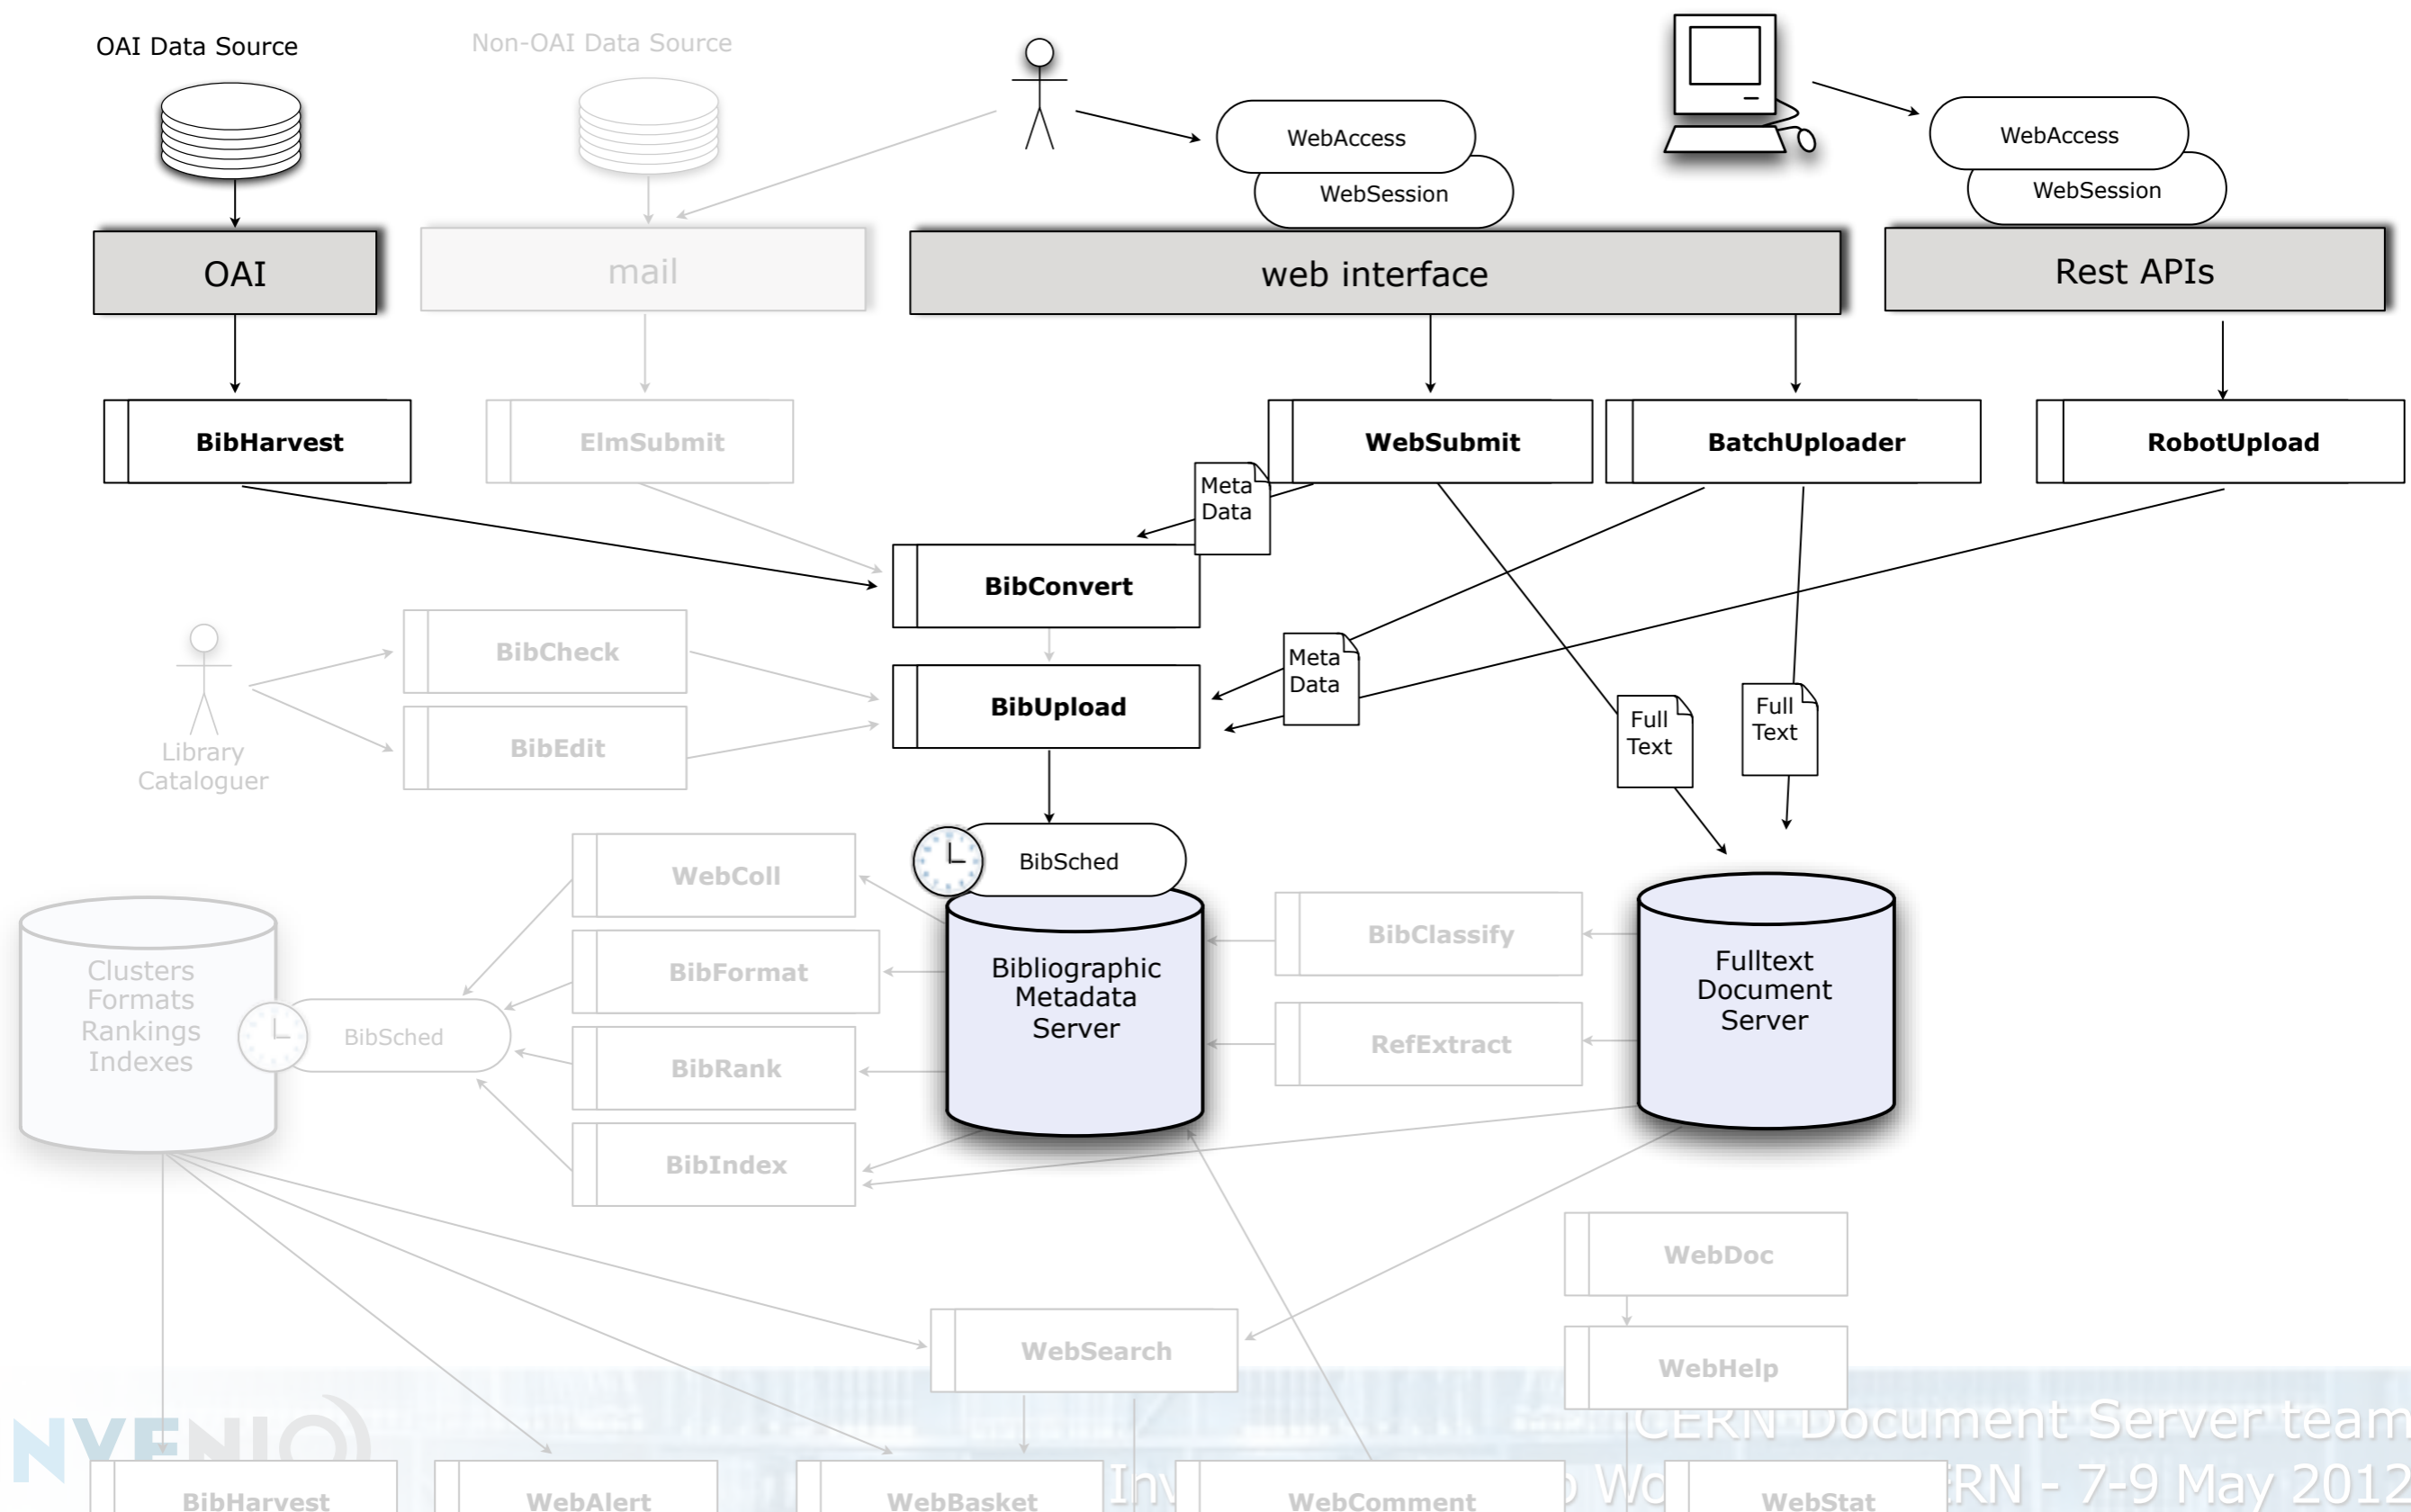

Focus on:

- [CERN Divisions](#) (5)
[Experimental Physics \(EP\)](#) (1) [Theoretical Physics \(TH\)](#) (4)
- [CERN Experiments](#) (2)
[ALEPH](#) (1) [ISOLDE](#) (1)

ABOUT THIS SITE

Welcome to the demo site of the Invenio, a free document server software coming from CERN. Please feel free to explore all the features of this demo site to the full.

SEE ALSO

[Invenio](#)
[CERN](#)

Atlantis Institute of Fictive Science :: [Search](#) :: [Submit](#) :: [Personalize](#) :: [Help](#)
Powered by [Invenio v1.0.0](#)
Maintained by info@invenio-software.org
Last updated: 29 Feb 2012, 13:39

- Submissions configuration with WebSubmit
- OAI harvesting
- Non-OAI harvesting
- BatchUploader and RobotUpload
- Ingestion store, OAIS
- Integration with Indico
- Handling multimedia content