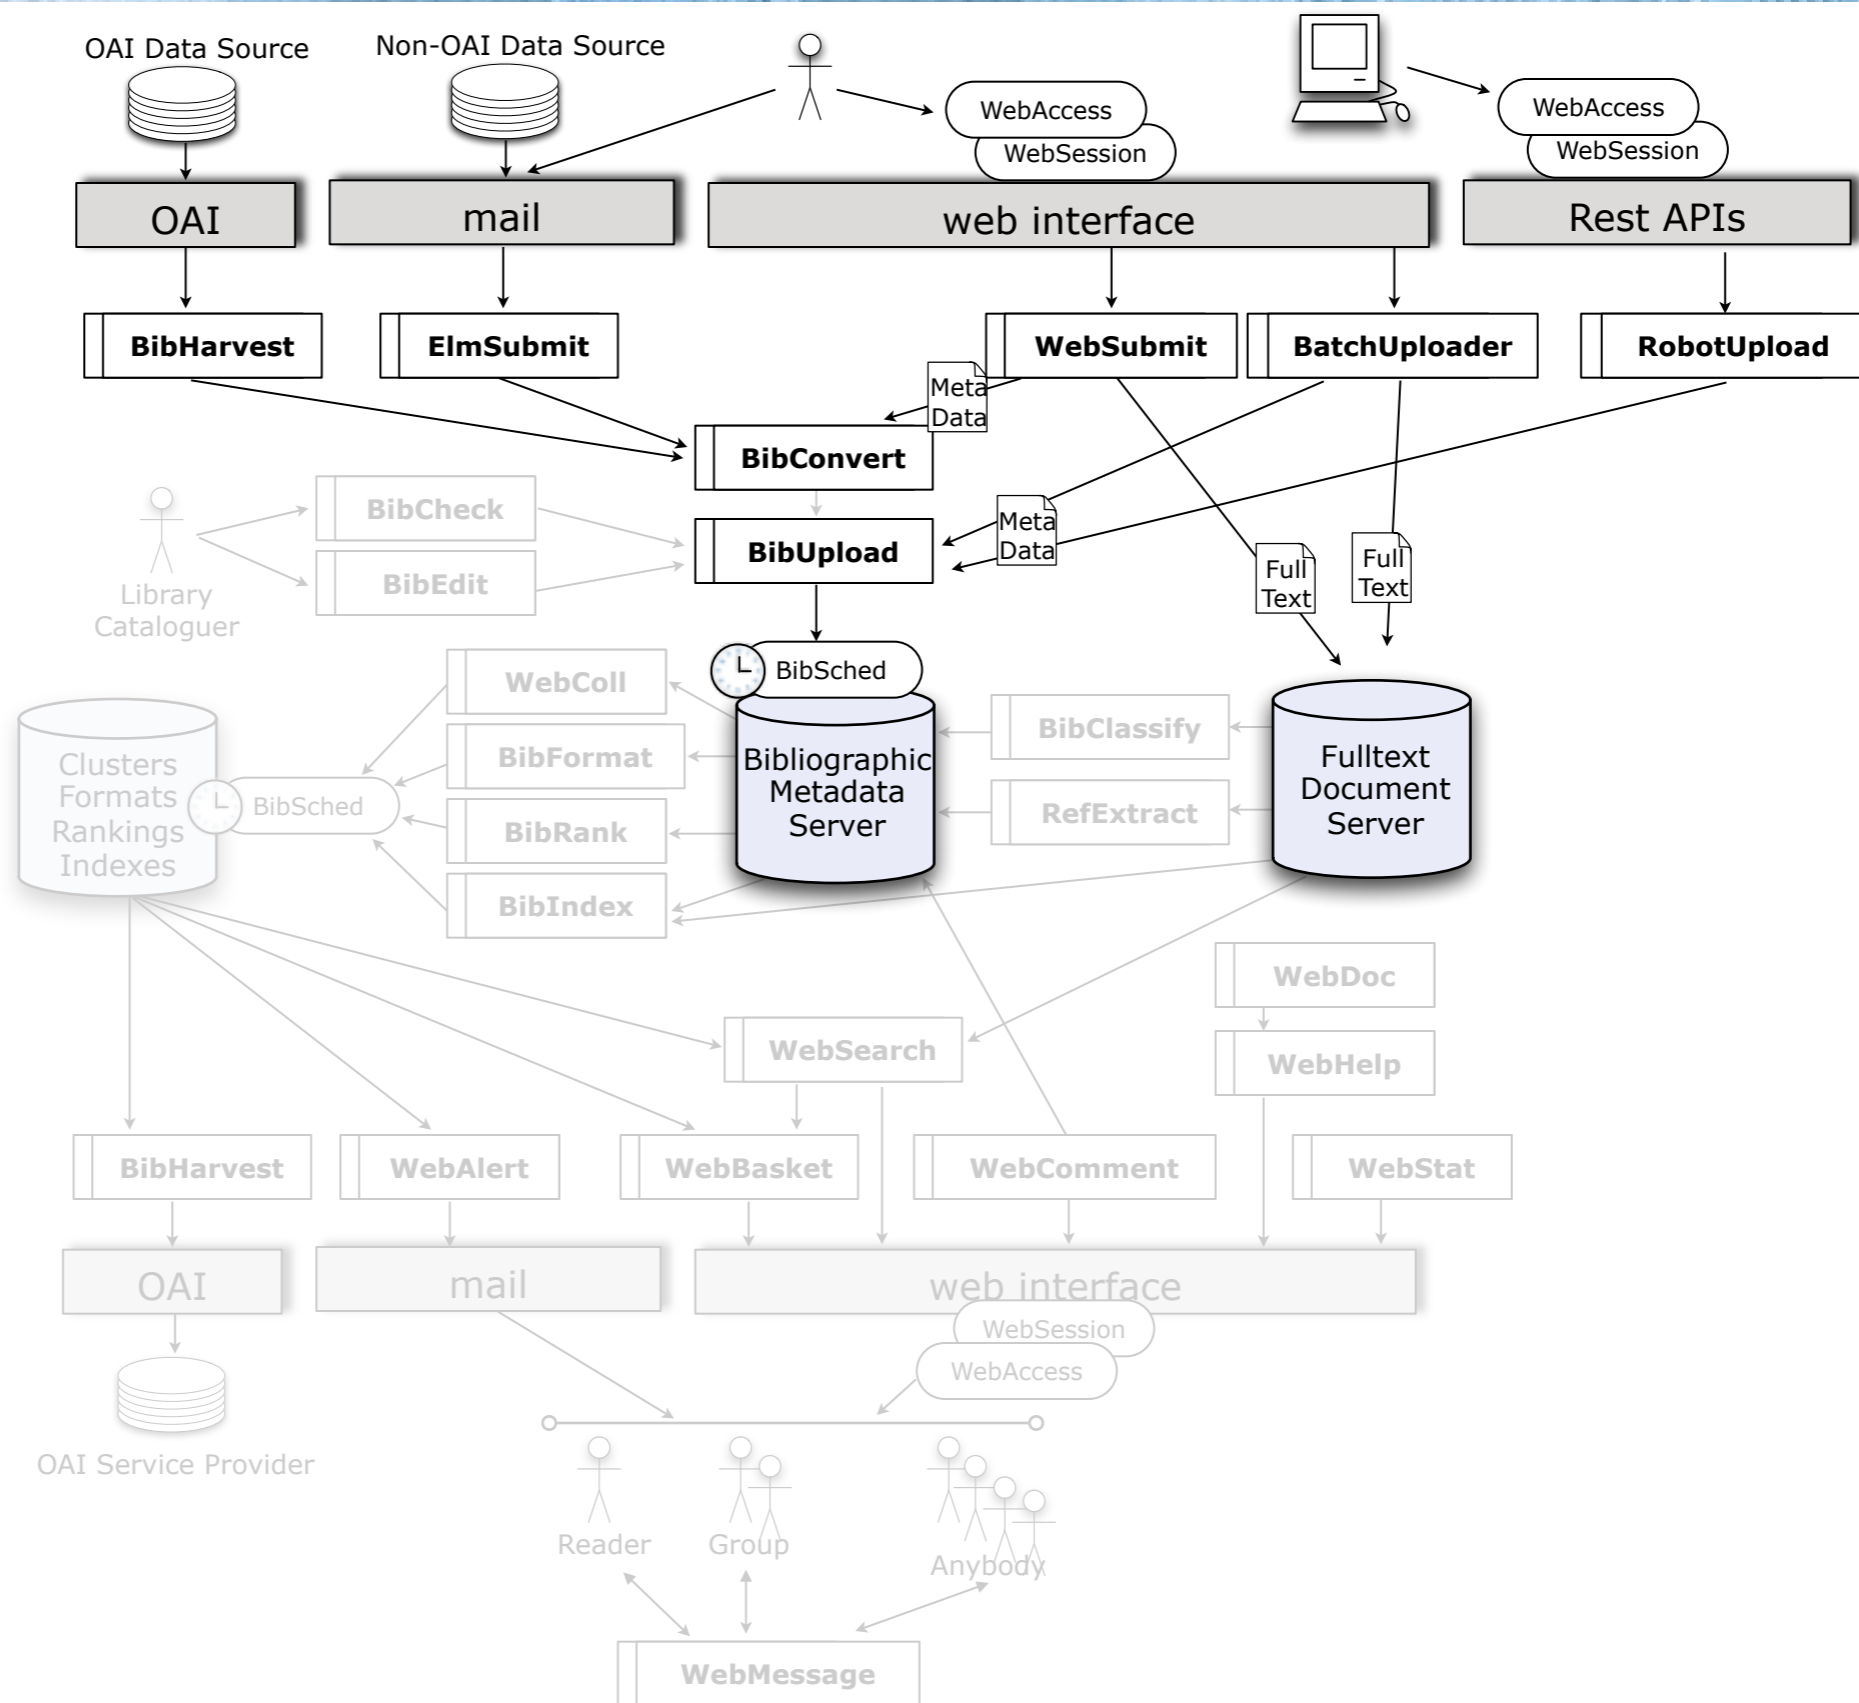

Ingestion

http://serv.er/submit

guest :: [login](#)

ATLANTIS INSTITUTE OF FICTIVE SCIENCE

[Search](#)

[Submit](#)

[Personalize](#)

[Help](#)

Focus on:

- [CERN Divisions](#) (5)
[Experimental Physics \(EP\)](#) (1) [Theoretical Physics \(TH\)](#) (4)
- [CERN Experiments](#) (2)
[ALEPH](#) (1) [ISOLDE](#) (1)

ABOUT THIS SITE

Welcome to the demo site of the Invenio, a free document server software coming from CERN. Please feel free to explore all the features of this demo site to the full.

SEE ALSO

[Invenio](#)
[CERN](#)

Atlantis Institute of Fictive Science :: [Search](#) :: [Submit](#) :: [Personalize](#) :: [Help](#)
Powered by [Invenio v1.0.0](#)
Maintained by info@invenio-software.org
Last updated: 29 Feb 2012, 13:39

- Submissions configuration with WebSubmit
- OAI harvesting
- Non-OAI harvesting
- BatchUploader and RobotUpload
- Ingestion store, OAIS
- Integration with Indico
- Handling multimedia content