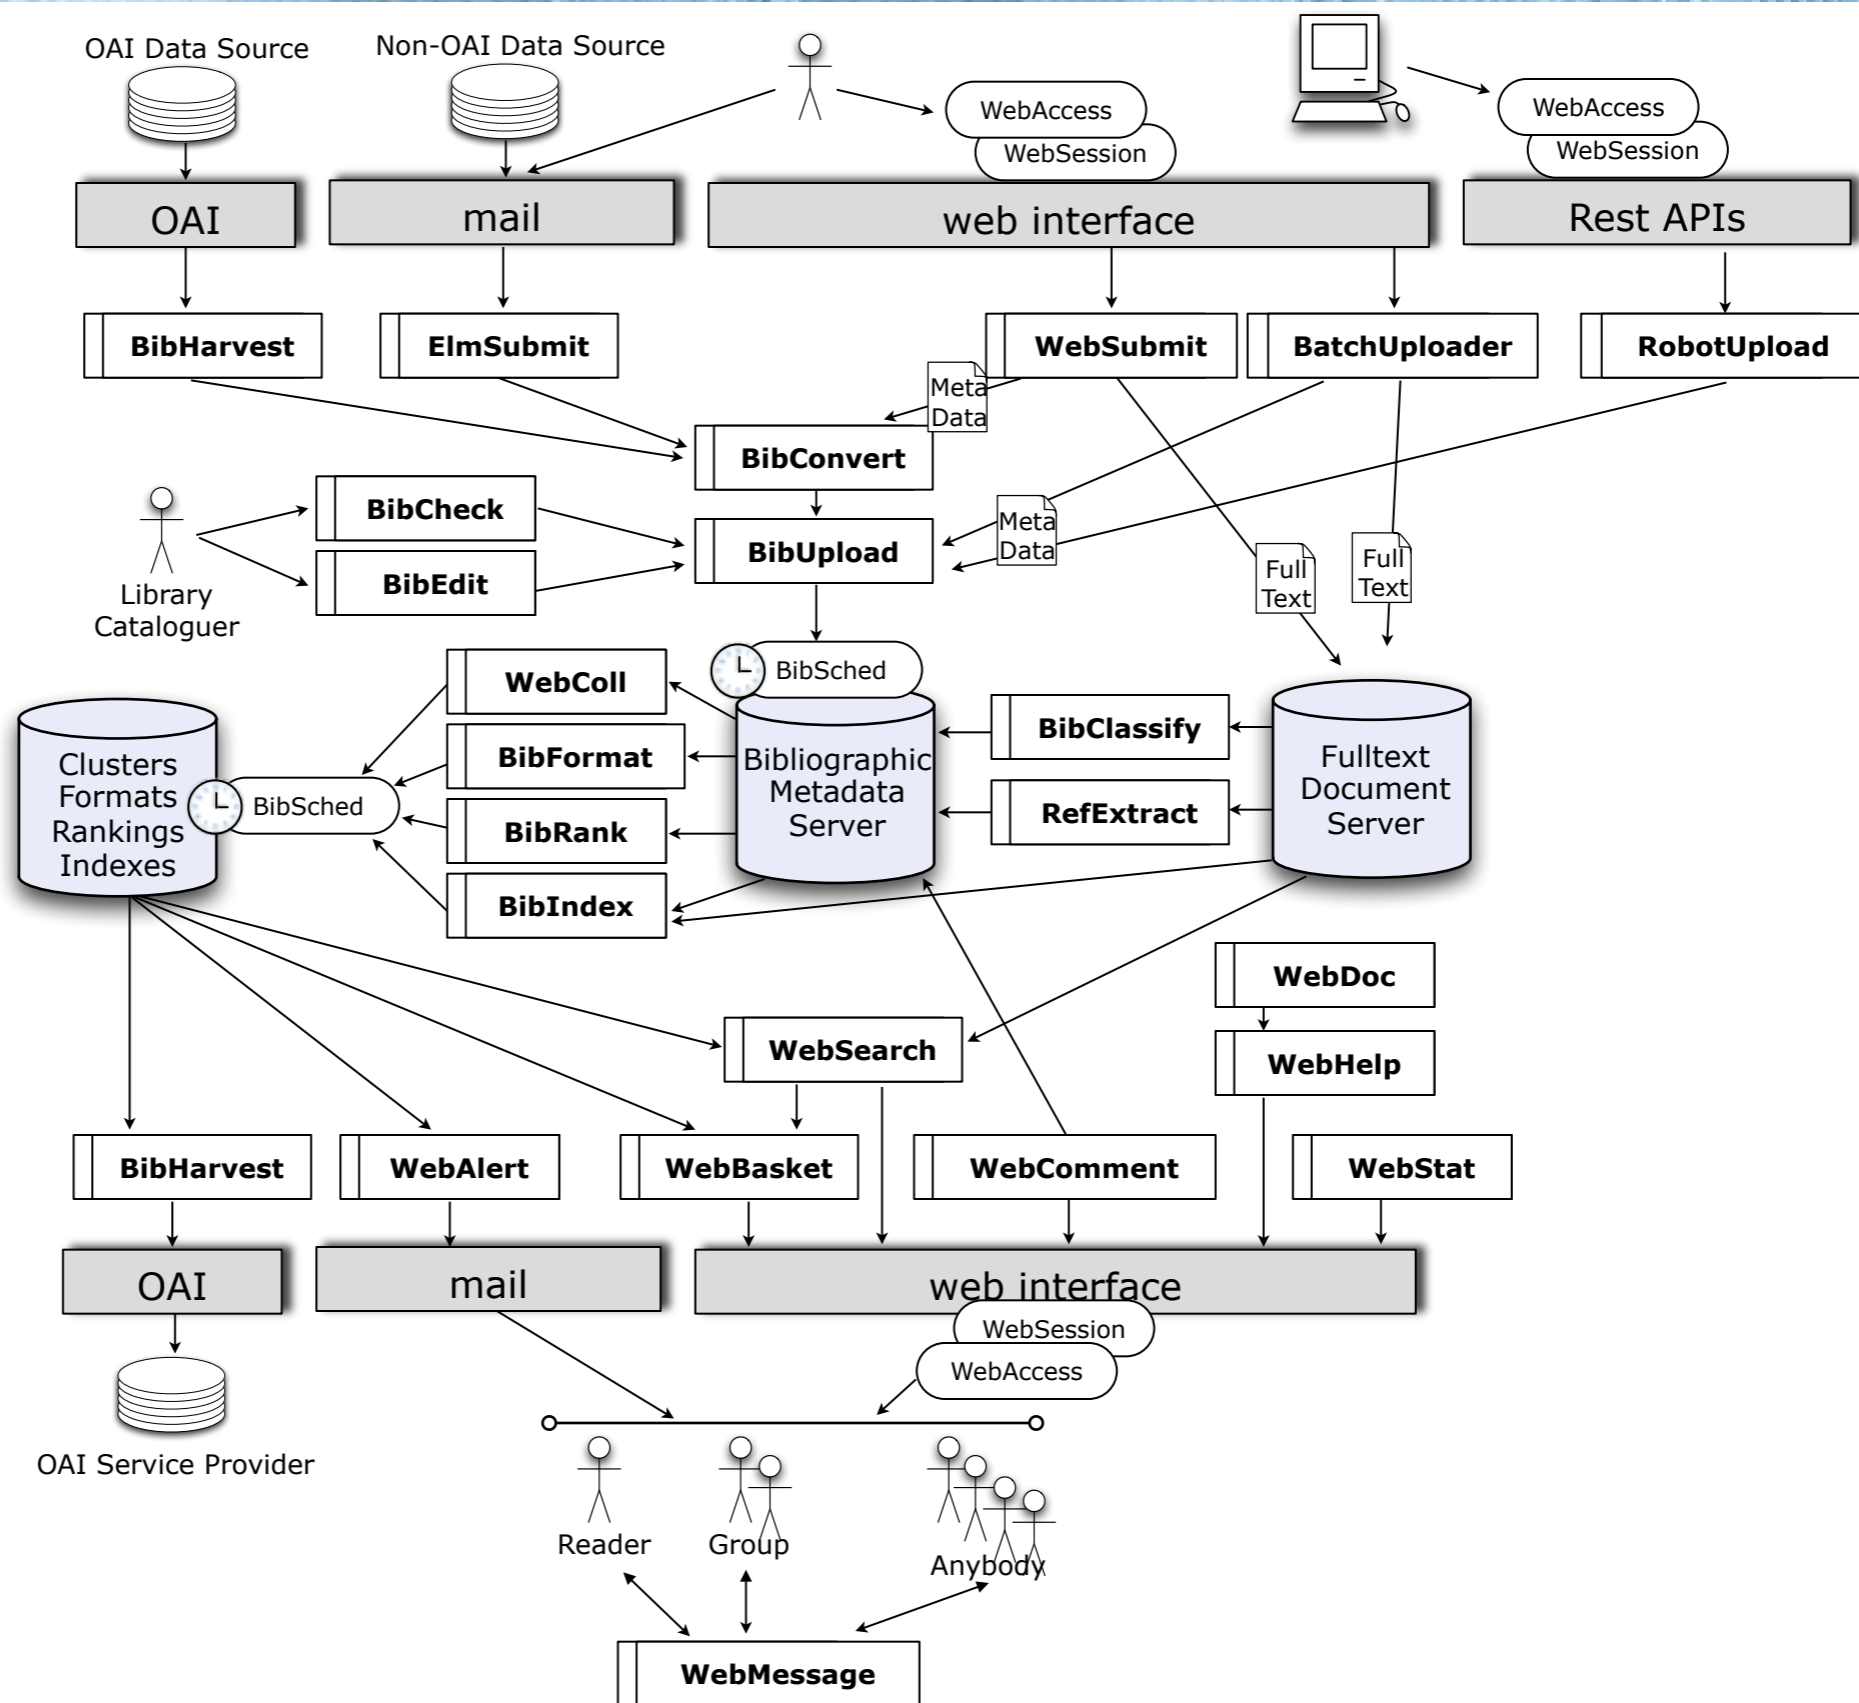

Ingestion

http://serv.er/submit

guest :: [login](#)

ATLANTIS INSTITUTE OF FICTIVE SCIENCE

[Search](#)

[Submit](#)

[Personalize](#)

[Help](#)

Focus on:

- [CERN Divisions](#) (5)
[Experimental Physics \(EP\)](#) (1) [Theoretical Physics \(TH\)](#) (4)
- [CERN Experiments](#) (2)
[ALEPH](#) (1) [ISOLDE](#) (1)

ABOUT THIS SITE

Welcome to the demo site of the Invenio, a free document server software coming from CERN. Please feel free to explore all the features of this demo site to the full.

- Submissions configuration with WebSubmit
- OAI harvesting
- Non-OAI harvesting
- BatchUploader and RobotUpload
- Ingestion store, OAIS
- Integration with Indico
- Handling multimedia content