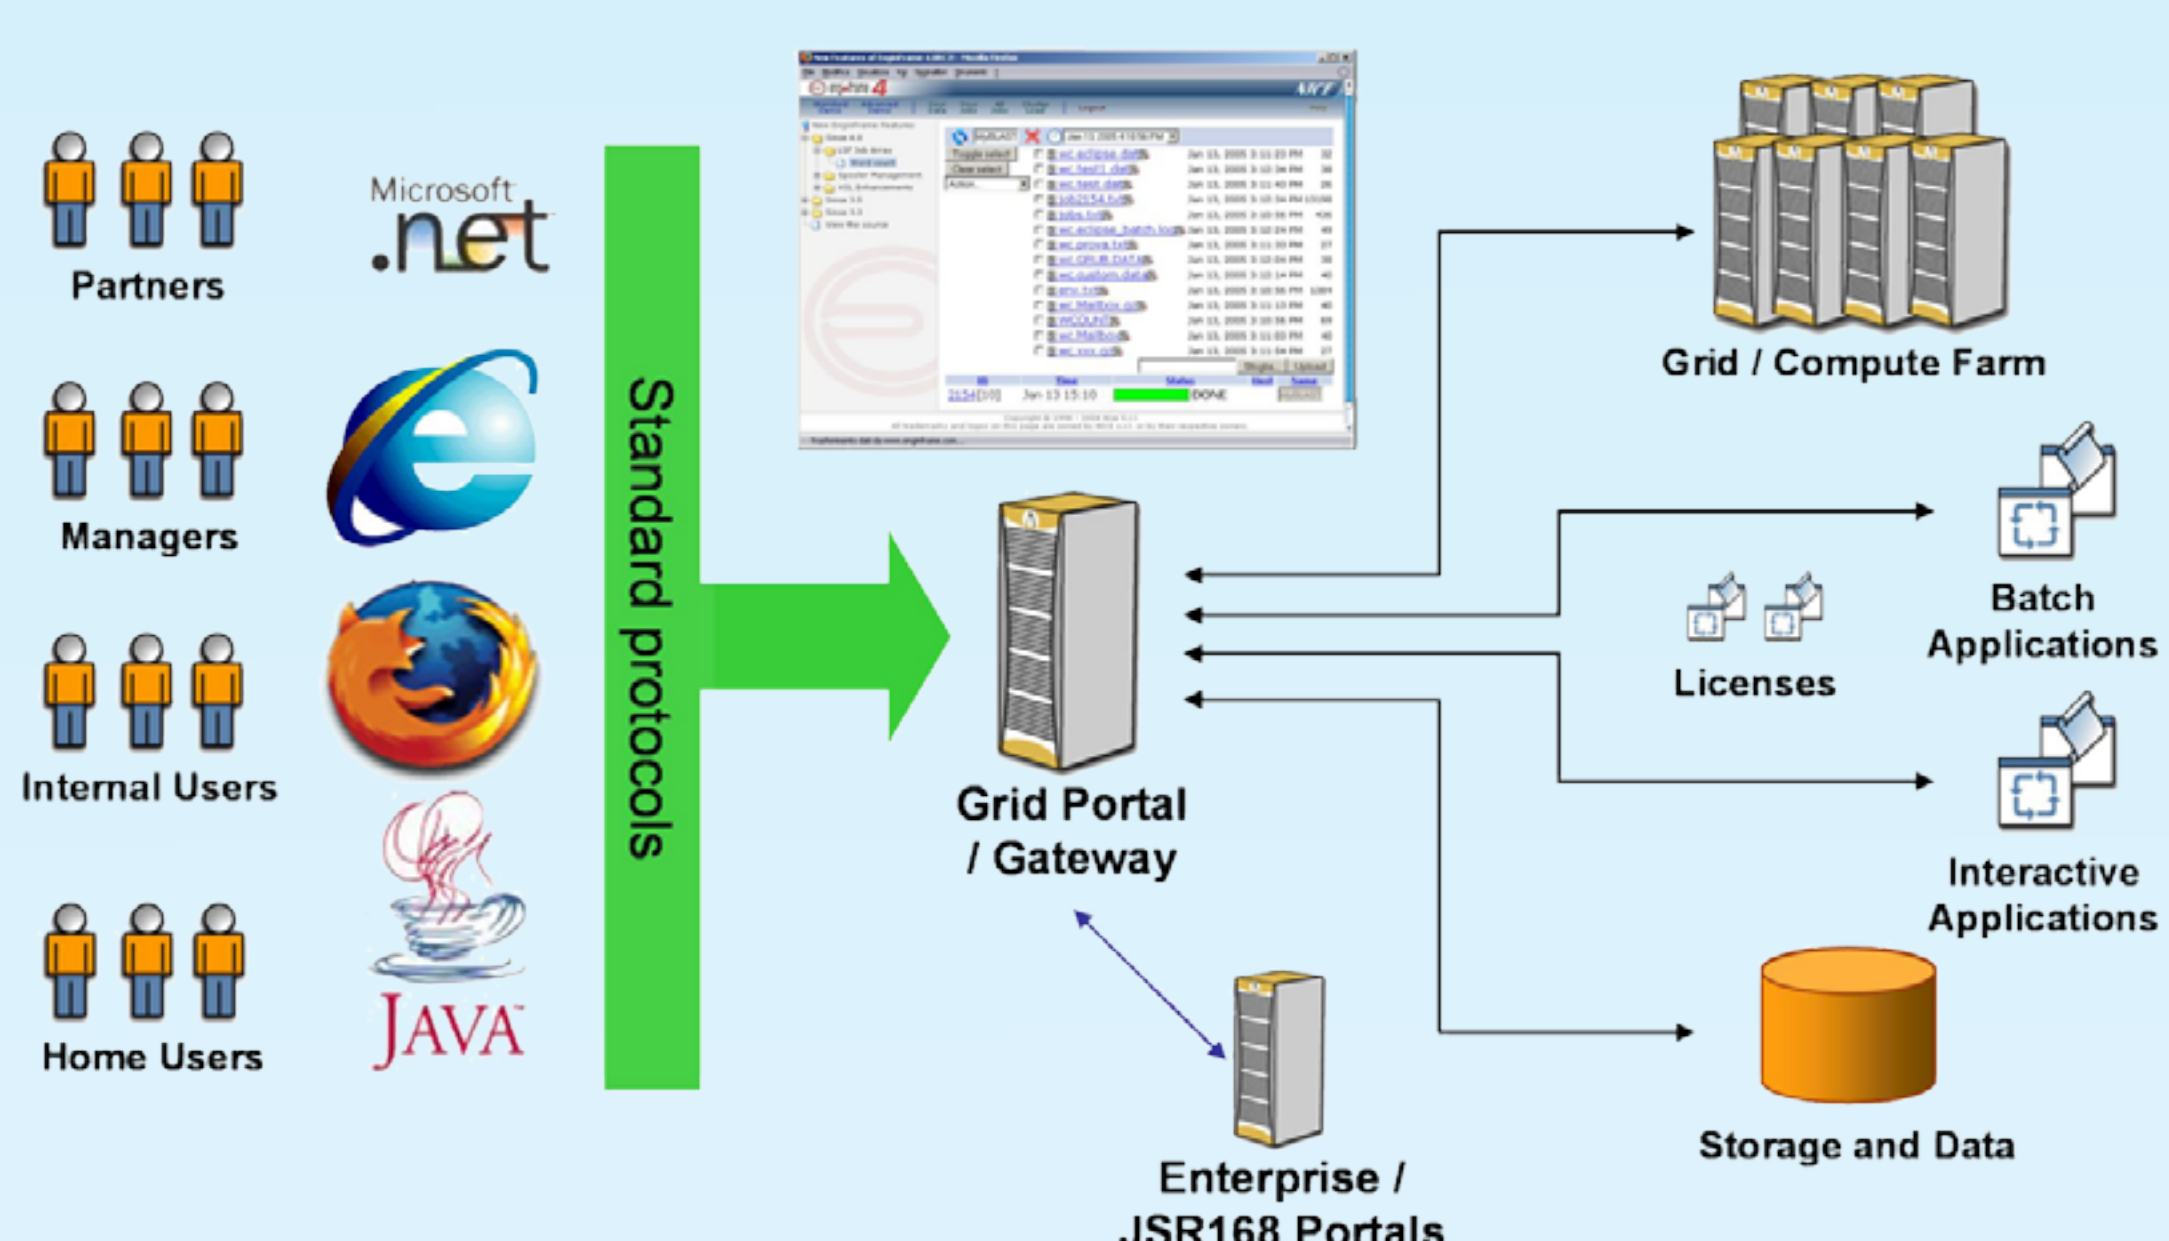

The enginframe Grid Portal

... the Grid has never been so easy!

User-friendly front-end to computing applications from standard Web clients

- Requires little or no training
- Hides the complexity of underlying computing infrastructure
- Broad flexibility to handle most challenging computing activities
- Leverages existing investments in scripting
- Takes advantage of latest Web 2.0 capabilities

Secure, global access to computing resources and data

- Solves common problems like Windows integration, tele-working, supply chain collaboration, etc.
- Comprehensive data management capabilities
- Support for commercial software license monitoring

Ready for most advanced Enterprise IT infrastructures

- Support for leading industrial and open Grid middleware
- Integration within Identity Management solutions and Enterprise Portals
- Support for leading GUI virtualization tools

- Enables existing computing applications for SOA
- 3rd party workflow engine support

GRID Computing and Access Solutions

for collaborative computing in virtual organizations

www.enginframe.com
www.nice-italy.com