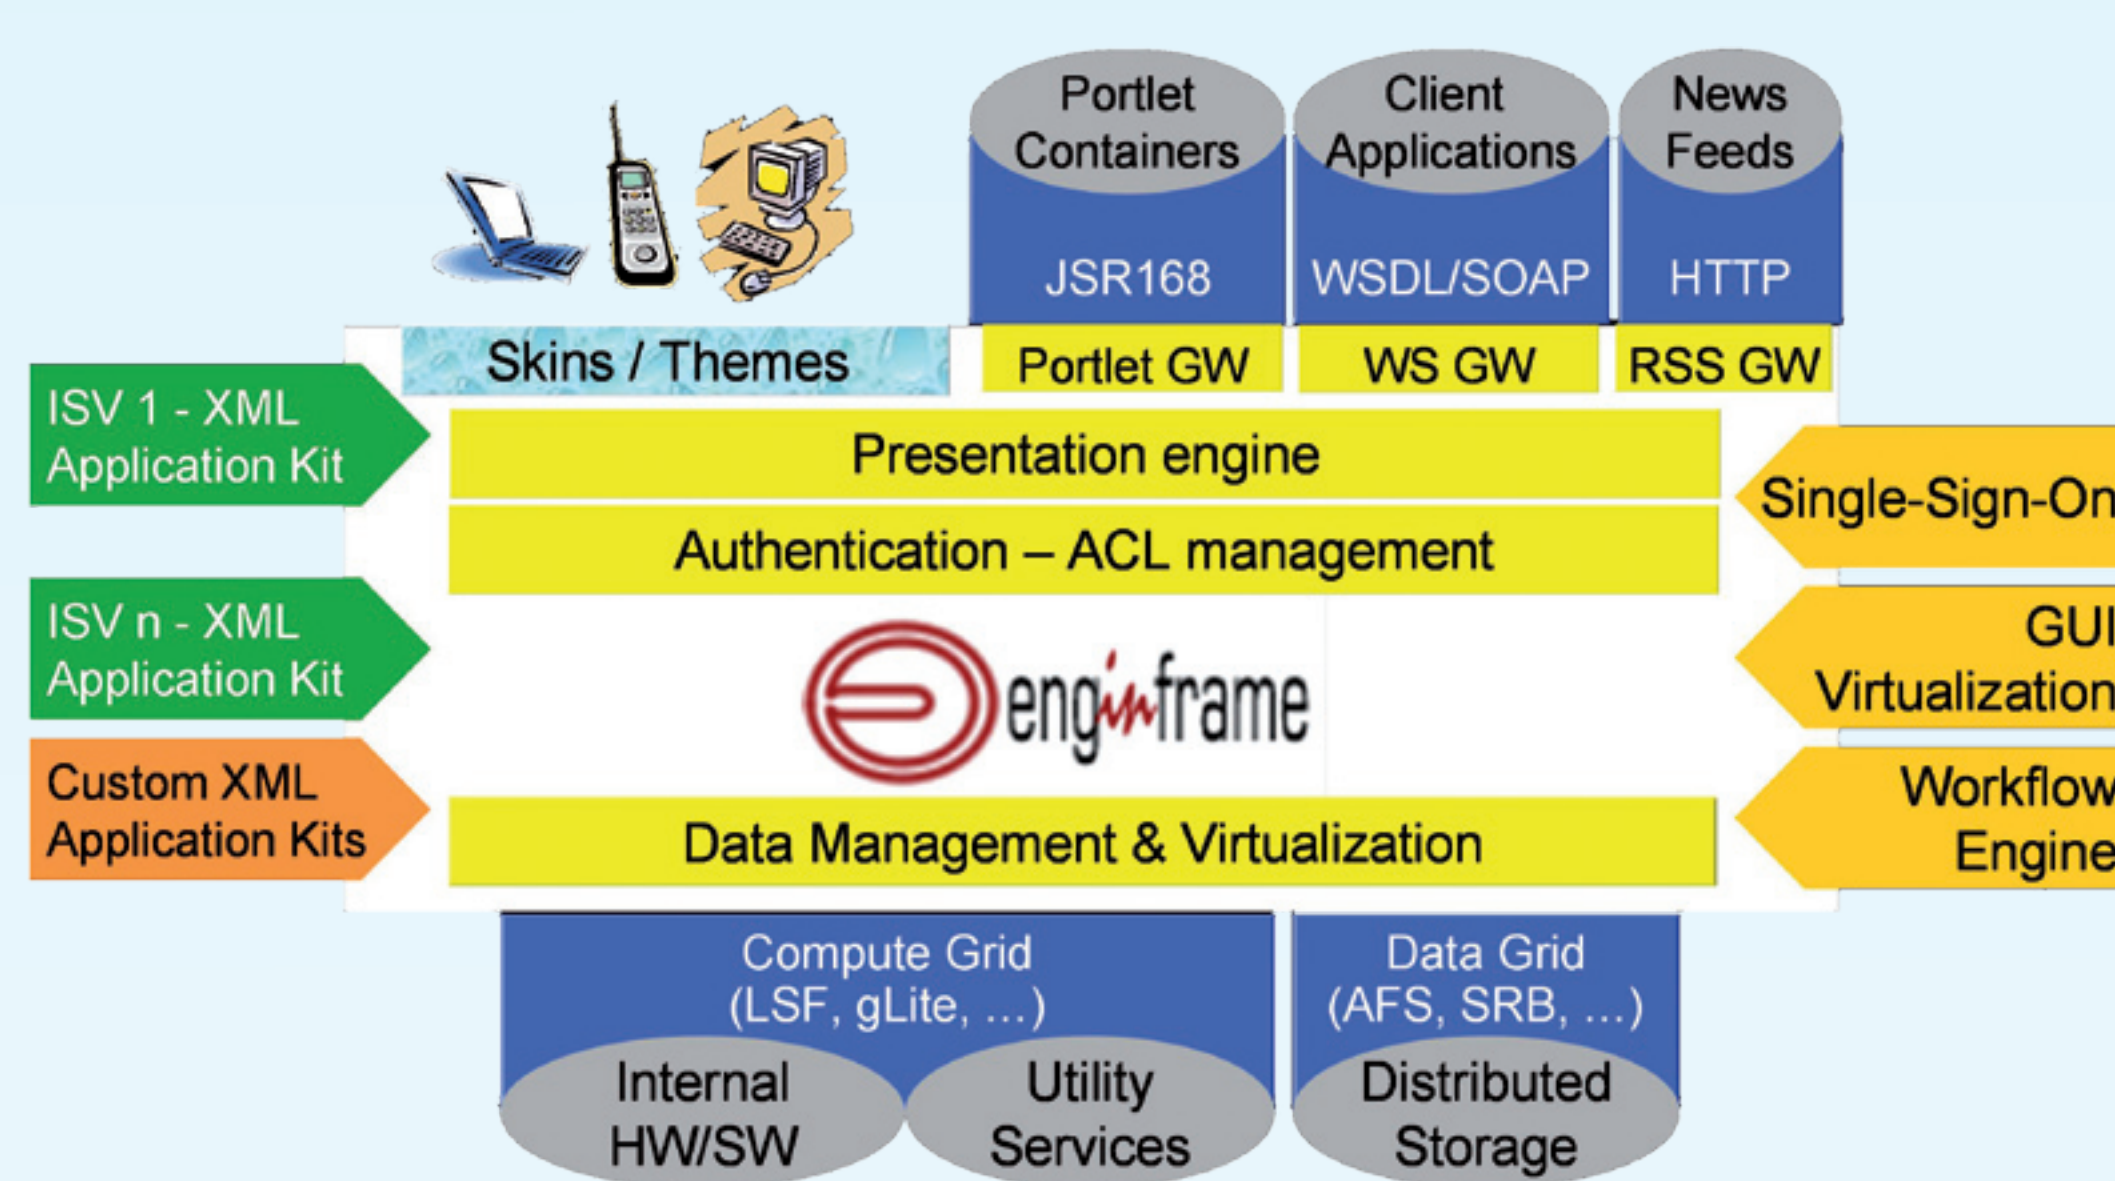

The enginframe Grid Portal

... the Grid has never been so easy!

User-friendly front-end to computing applications from standard Web clients

- Requires little or no training
- Hides the complexity of underlying computing infrastructure
- Broad flexibility to handle most challenging computing activities
- Leverages existing investments in scripting
- Takes advantage of latest Web 2.0 capabilities

Secure, global access to computing resources and data

- Solves common problems like Windows integration, tele-working, supply chain collaboration, etc.
- Comprehensive data management capabilities
- Support for commercial software license monitoring

Ready for most advanced Enterprise IT infrastructures

- Support for leading industrial and open Grid middleware
- Integration within Identity Management solutions and Enterprise Portals
- Support for leading GUI virtualization tools

- Enables existing computing applications for SOA
- 3rd party workflow engine support

GRID Computing and Access Solutions

for collaborative computing in virtual organizations

www.enginframe.com
www.nice-italy.com