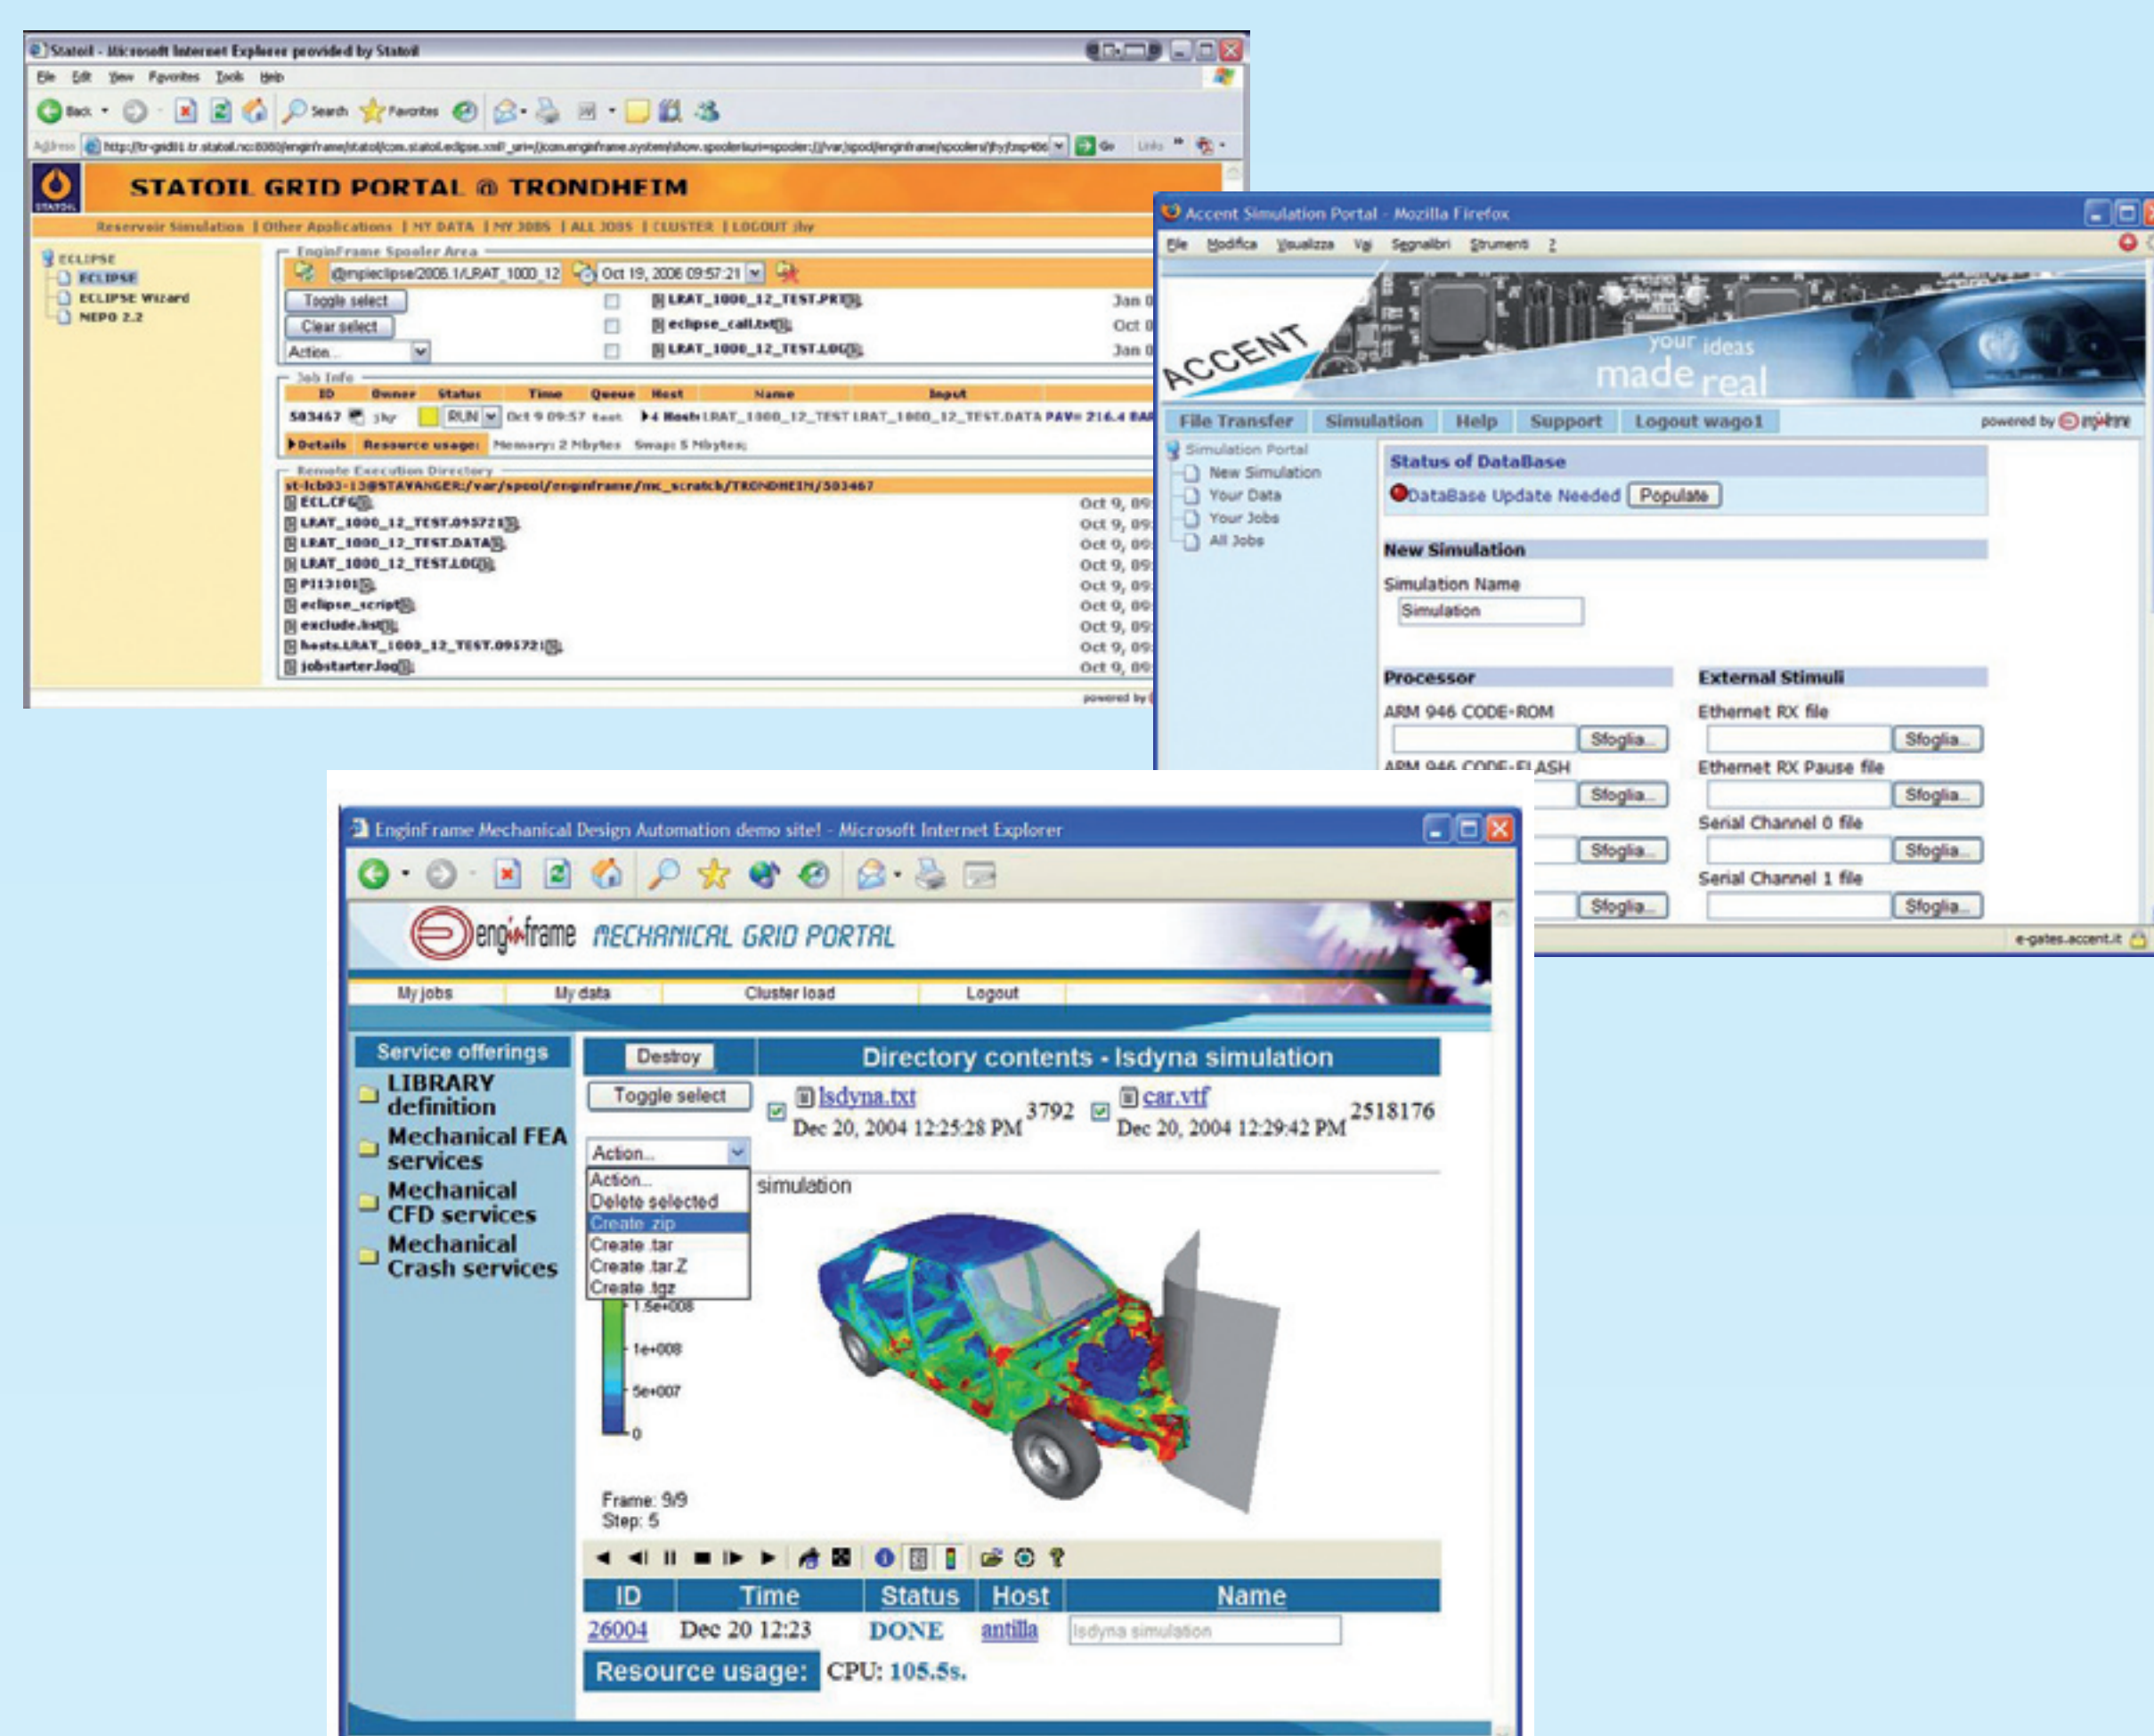

The enginframe Grid Portal

... the Grid has never been so easy!

User-friendly front-end to computing applications from standard Web clients

- Requires little or no training
- Hides the complexity of underlying computing infrastructure
- Broad flexibility to handle most challenging computing activities
- Leverages existing investments in scripting
- Takes advantage of latest Web 2.0 capabilities

Secure, global access to computing resources and data

- Solves common problems like Windows integration, tele-working, supply chain collaboration, etc.
- Comprehensive data management capabilities
- Support for commercial software license monitoring

Ready for most advanced Enterprise IT infrastructures

- Support for leading industrial and open Grid middleware
- Integration within Identity Management solutions and Enterprise Portals
- Support for leading GUI virtualization tools