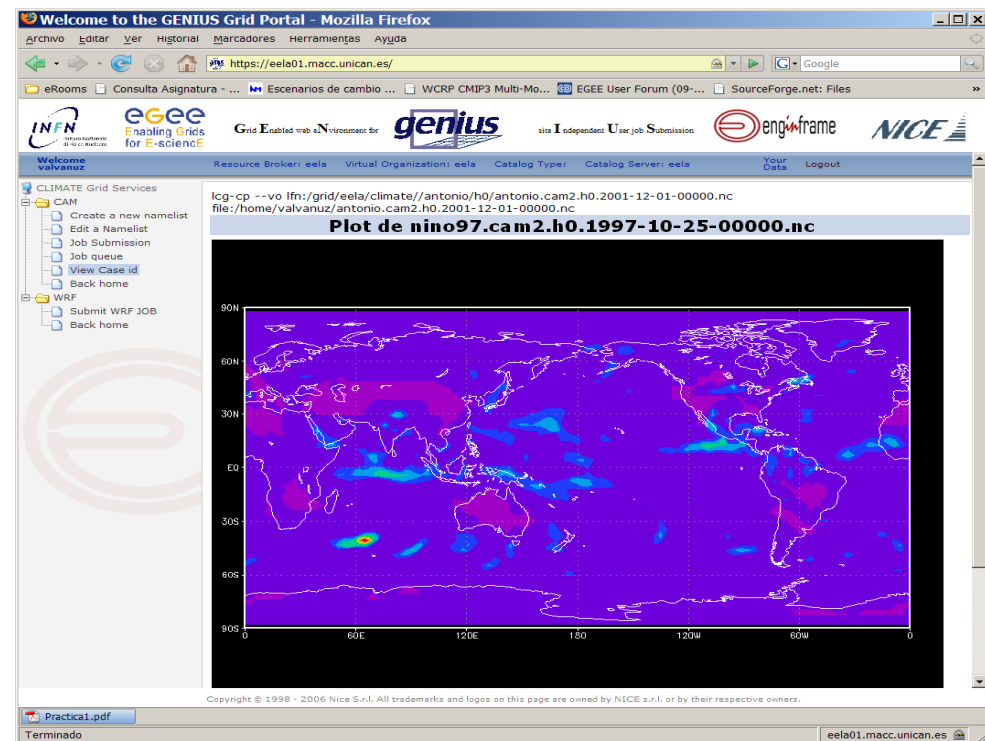

- ALICE
- LHCb

- ATLAS
- PAO

- **VoD (new)**
 - Slides, videos & interaction student-teacher
- **CuGfL (new)**
 - Moodle based tool
- **LEMDist (new)**
 - Remote access to instrumentation
- **PILP (new)**
 - Inductive Logic Programming
- **SATyrus (new)**
 - Solutions via mapping problems

- **CAM (new)**
 - Global scale model
- **WRF (new)**
 - Region scale model
- **Data Mining (new)**
 - Extraction of useful data
- **SEGHIDRO (new)**
 - Water resources management

- **ALICE, LHCb, GATE and WISDOM as cross-project applications**
- **Some information was exchanged between Applications WPs in SEEGRID-2 and EELA**
- **Open to new collaborations in EELA-2**