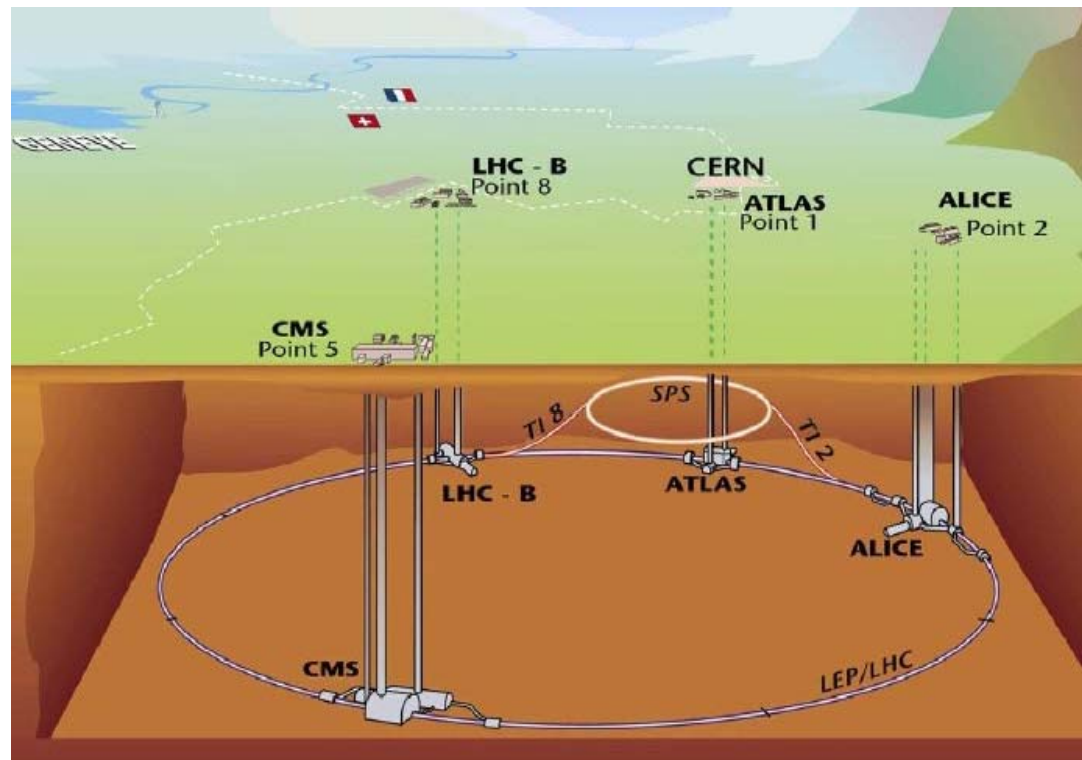

E-infrastructure shared between Europe and Latin America

Applications in EELA

Rafael Mayo

CIEMAT

Concertation Workshop - EGEE 07 Conference

Budapest, 1-5.10.2007

www.eu-eela.org

- **GATE**
 - Modelation of nuclear medicine applications
- **WISDOM**
 - Malaria Docking
- **BiG (new)**
 - Aligment sequence tool
- **Phylogeny (new)**
 - History of a organism
- **EMBOSS (new)**
 - Molecular Biology
- **GAMOS / MIRaS (new)**
 - Radiation simulation

- ALICE
- LHCb

- ATLAS
- PAO

- **VoD (new)**
 - Slides, videos & interaction student-teacher
- **CuGfL (new)**
 - Moodle based tool
- **LEMDist (new)**
 - Remote access to instrumentation
- **PILP (new)**
 - Inductive Logic Programming
- **SATyrus (new)**
 - Solutions via mapping problems

- **CAM (new)**
 - Global scale model
- **WRF (new)**
 - Region scale model
- **Data Mining (new)**
 - Extraction of useful data
- **SEGHIDRO (new)**
 - Water resources management

- **ALICE, LHCb, GATE and WISDOM as cross-project applications**
- **Some information was exchanged between Applications WPs in SEEGRID-2 and EELA**
- **Open to new collaborations in EELA-2**

E-infrastructure shared between Europe and Latin America

The background of the slide features two large, light gray silhouettes. On the left is a silhouette of the Latin American continent, and on the right is a silhouette of the European continent. The text 'Thanks for your attention!' is centered over these silhouettes in a bold, blue font.