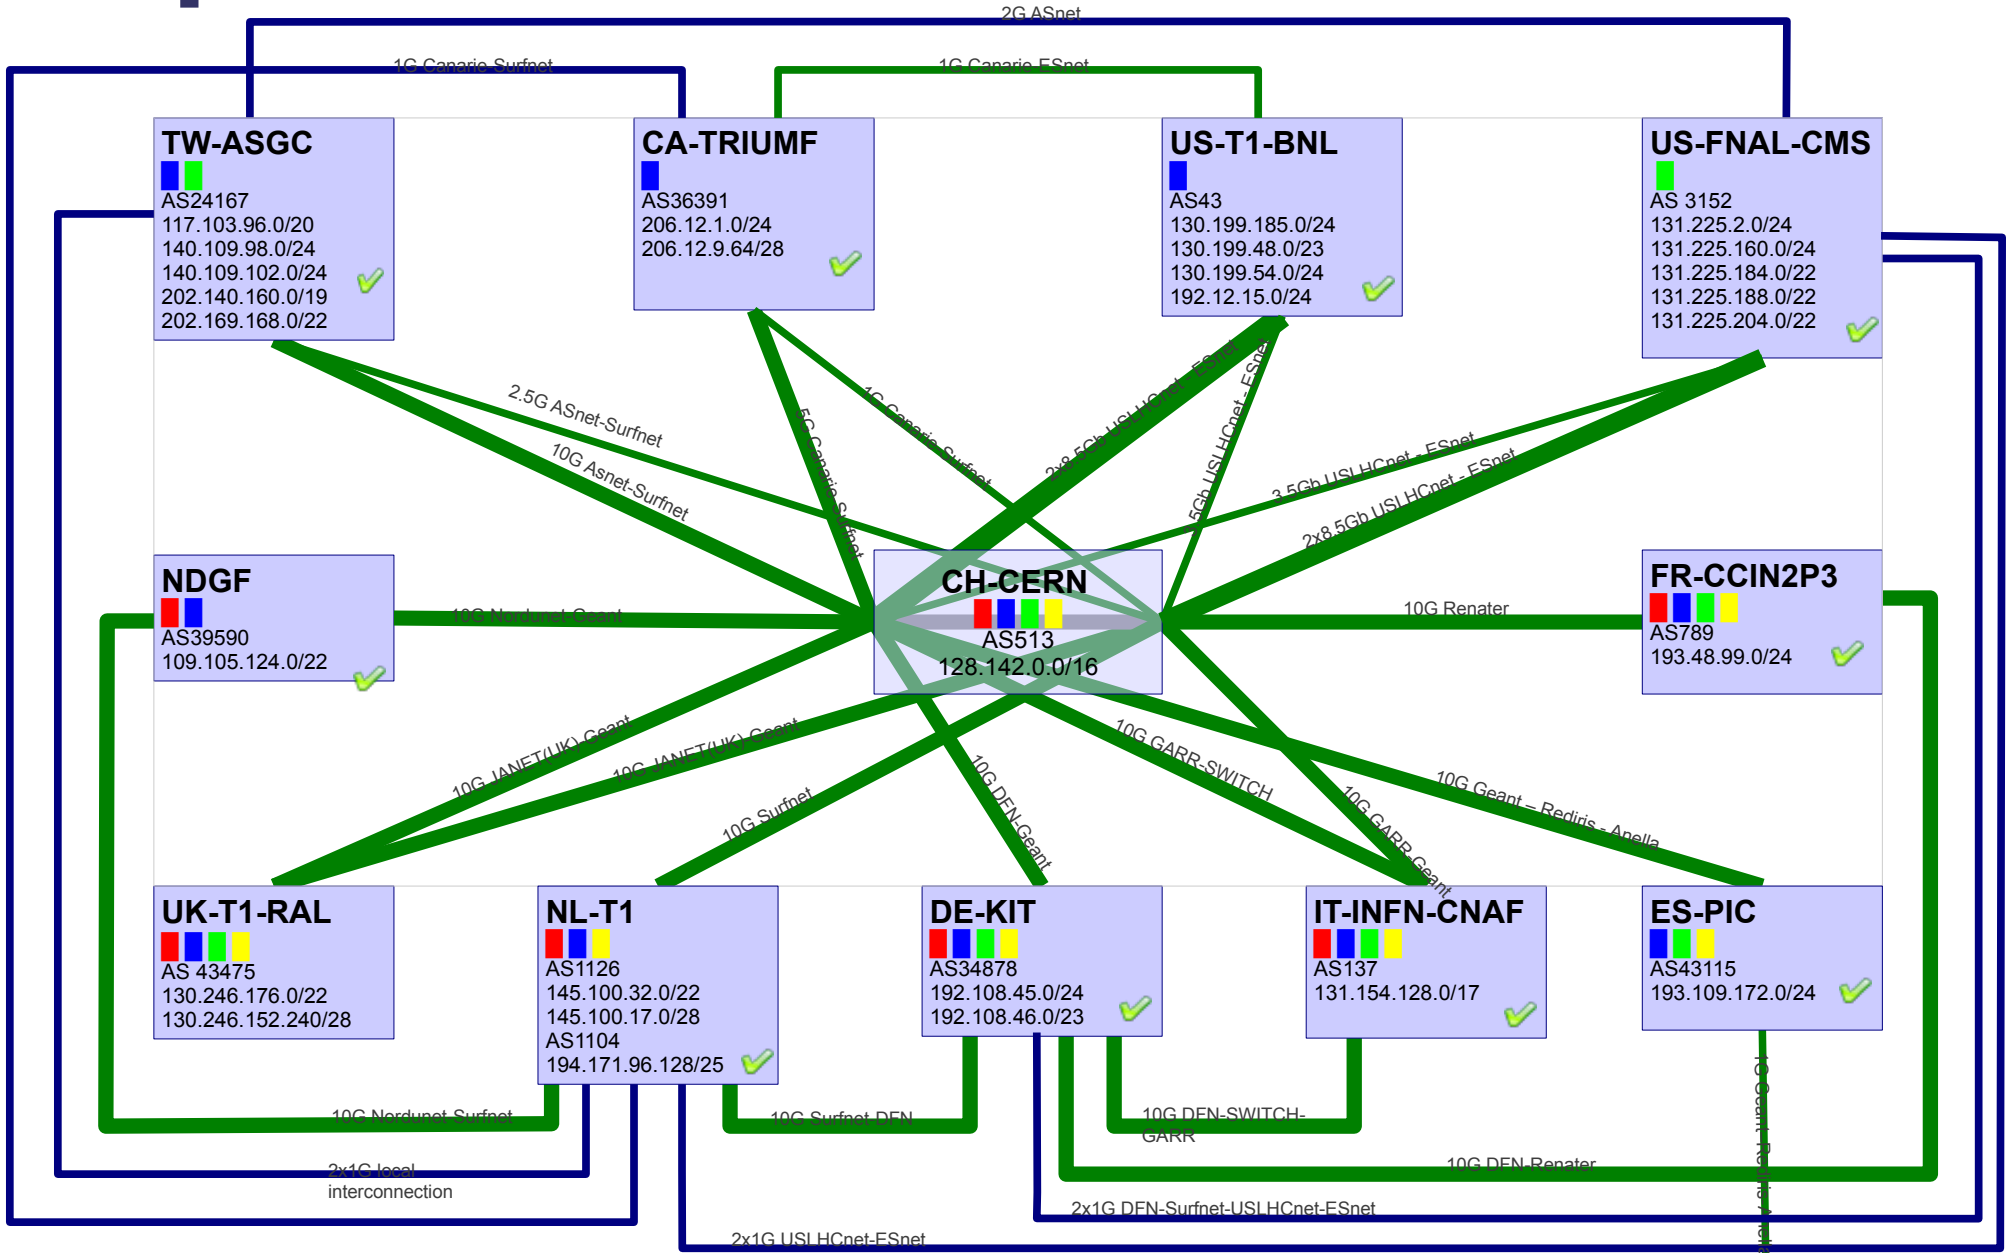

# Traffic trend

# New Tier1s

**KISTI Korea:** no news

**NRC-KI and JINR, Russia:**

- 2x1Gbps link from NRC-KI to CERN provisioned by Geant and JSCC.
- No date yet for the start of Tier1 activities.
- Working on setting a ring KI–JINR–Amsterdam–Budapest

# Map

# LHCOPN

	T0-T1 and T1-T1 traffic		= Alice		= Atlas
	T1-T1 traffic only		= CMS		= LHCb
	Not deployed yet		= internet backup available		
	(thick) >=10Gbps	p2p prefix: 192.16.166.0/24			
	(thin) <10Gbps	edoardo.martelli@cern.ch 20120215			