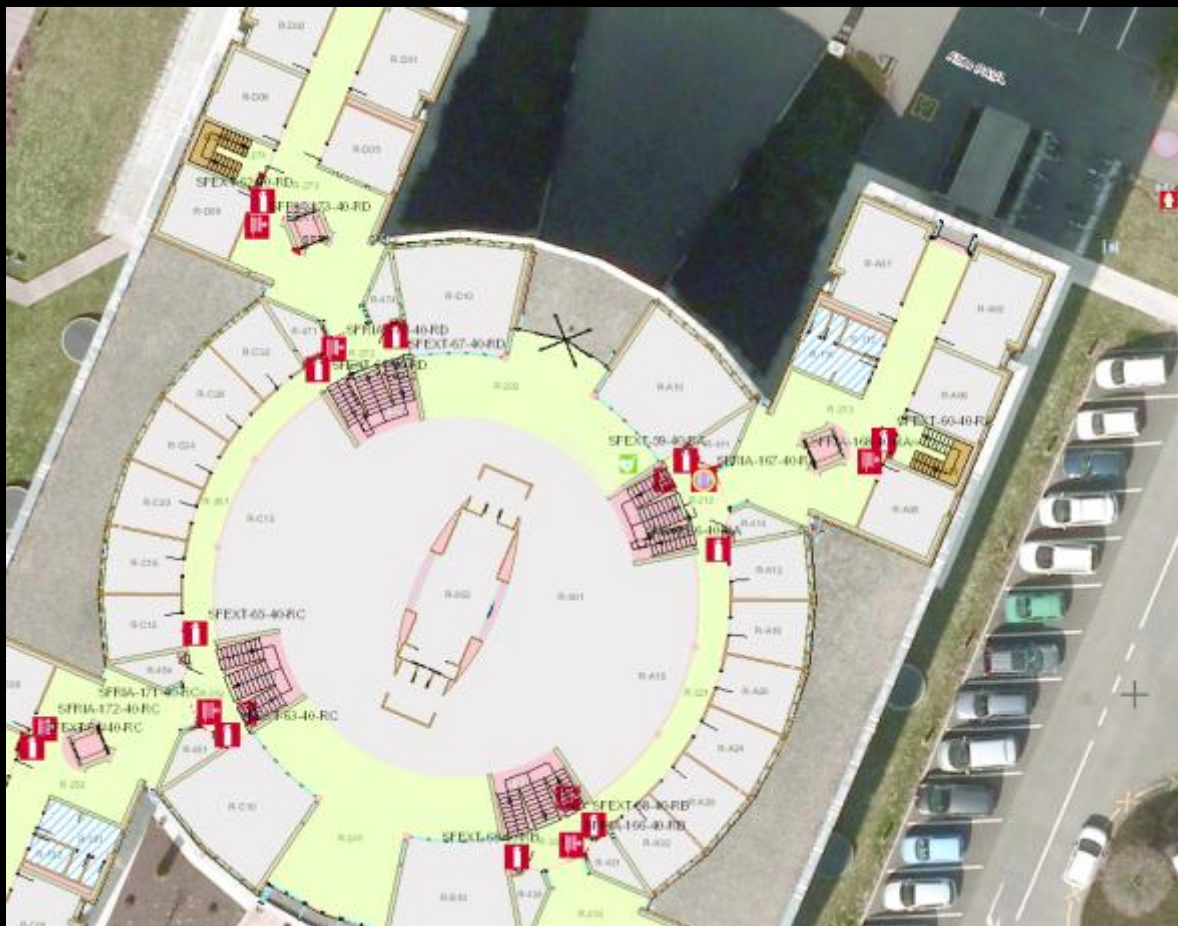

# Adverse events Workshop

**Fire and Rescue Service**

Presentation of FRS GIS Portal

2 Nov. 2012

FB GIS Portal to **assess**, **manage**, and **reduce** technological risks.

Automatic  
Synchronization

75%

2%

100%

100%

Mapping of risks  
Mapping of means  
Mapping of interventions

Risk management's cartography

Fire and Rescue Service  
*Service de secours et du feu*