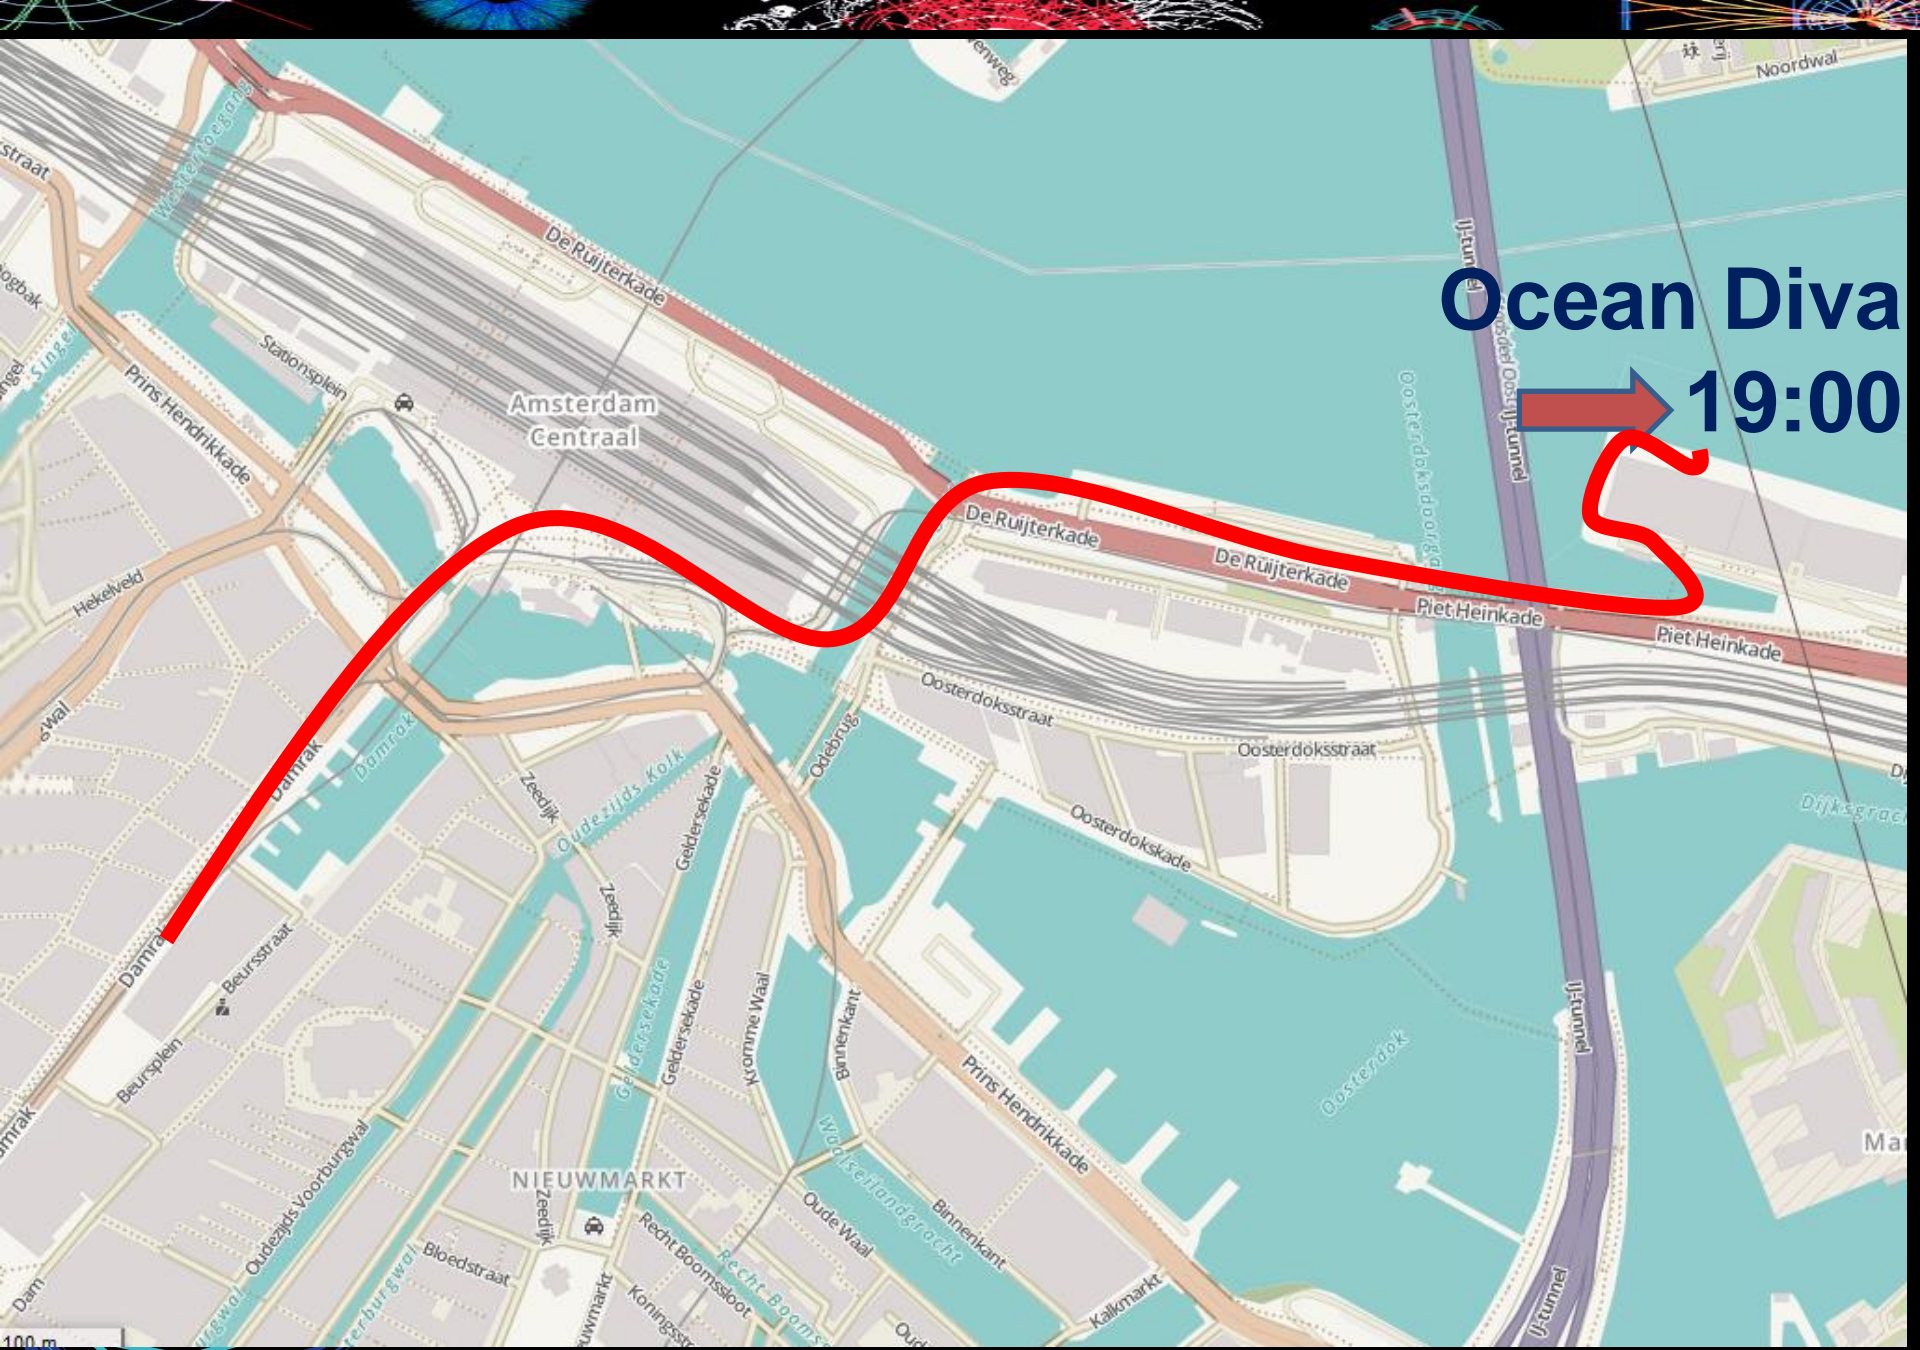

organized by **NIKHEF** in collaboration with partners

The 20th CHEP Conference Amsterdam 2013

Ocean Diva
19:00

10 min walking, 1 stop with tram 26 – info at registration desk

Piet Hein kade 1 / VEEMKADE

Ocean Diva at 19.00 CEST

Ocean Diva
19:00

10 min walking, 1 stop with tram 26 – info at registration desk