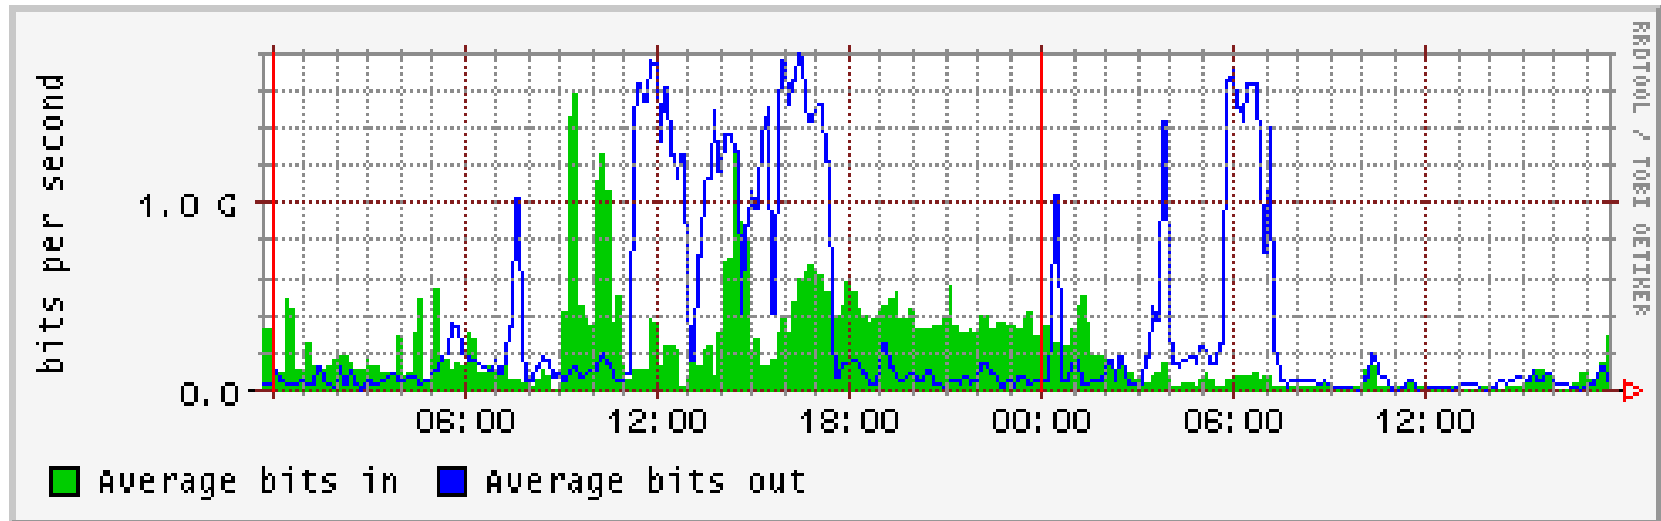

- Big revolution in Saclay, RENATER (french NREN) has open a point of presence in the center!
- 10 gbit/s for the LHCOne network to Orsay!