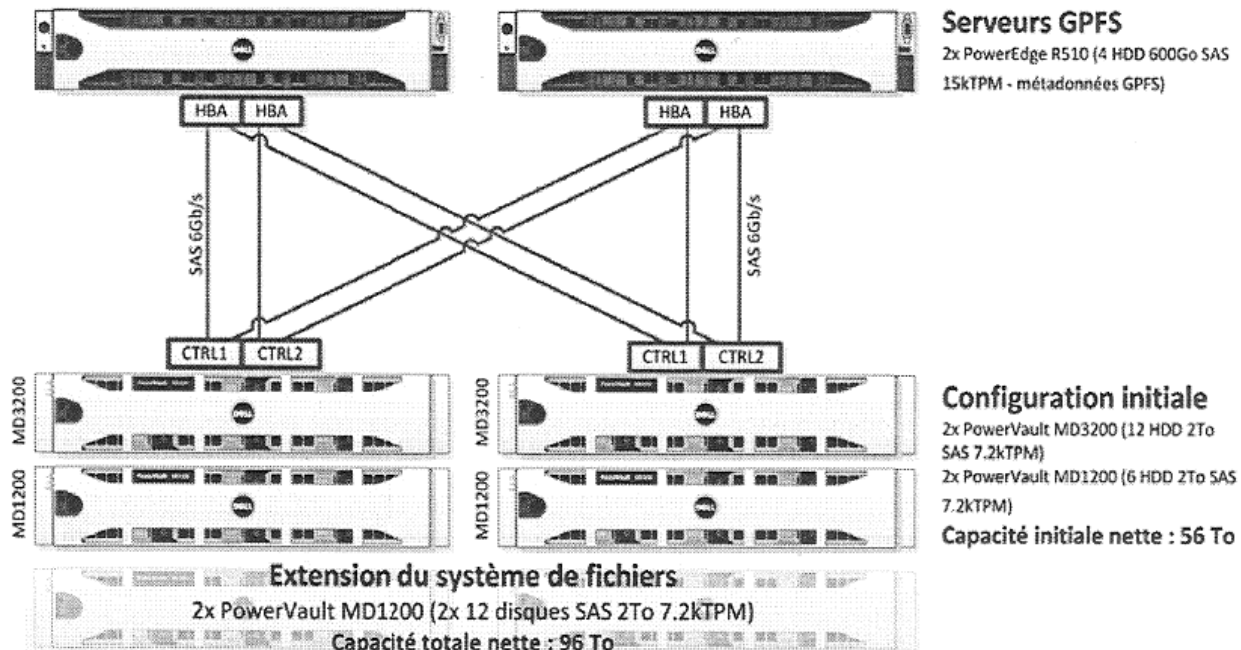

CONVENTION WITH IN2P3

- Discussions are going to start about of the convention signed between DSM, IRFU and IN2P3 !
- Since 1993 the CC-IN2P3 is the main computing center used by the HENP community of searchers of IRFU!

IRFU GRIF SUB SITE

- New computing resources :
 - DELL C6220
 - 8 Intel(R) Xeon(R) CPU E5-2670 @ 2.60GHz
- New storage facilities :
 - 19 DELL PowerEdge R720xd
 - 12 disks 3TB
- New Grid service machines:
 - 6 DELL PowerEdge R720
- PerfSonar machines in production:
 - 2 PerfSonar PS

IRFU LOCAL COMPUTING

- Second phase of the IRFU Coast project
 - Extension of the HPC machines for some astrophysics projects
 - GPFS file system
 - Bull worker nodes
- Extension of the storage for HEP and nuclear physics: